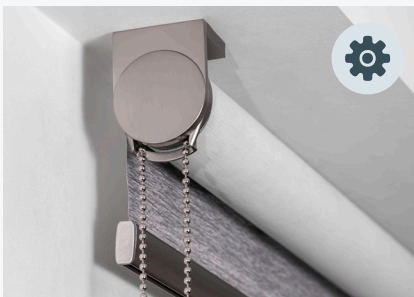

Magnetic Covers

Opulence brackets include matching magnetic screw covers, with optional motor covers available for automated solutions.

Finishing Touches

Whether you prefer manual, spring-operated, or automated shades, perfect your style with seamless, color-matched accessories, blending form and function for a sophisticated finish.

Clutches

For manual roller shades, Opulence offers color-matched clutches to ensure a seamless and unified appearance.

Spring & Motor Caps

Color-matched adjustment wheel and motor caps are available for spring-operated and motorized shade solutions, seamlessly concealing the visible spring or motor edge.

Hem Bars & End Caps

Complete the look with matching hem bars and end caps for a polished and seamless finish.

Operate in Style

Trusted Clutch Performance

Elevate your roller shades with durable clutches color-matched to Opulence brackets for a premium finish.