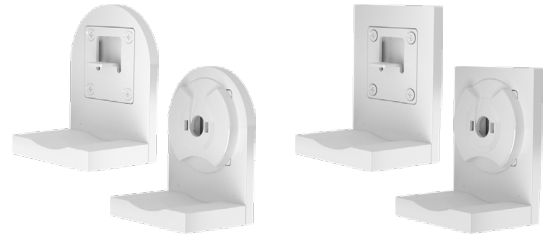

RB09 Shade System

Round & Square Brackets | 1 Set per Shade

○ White

Round & Square Sets
069