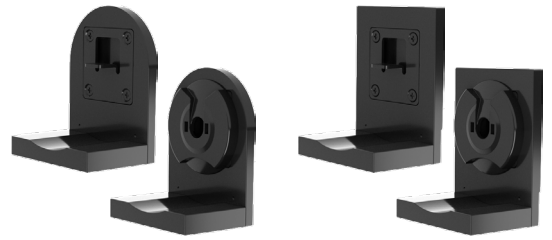

● Black

Round & Square Sets
050

Ordering Information

“xxx” denotes color choice (e.g., white = 069)

SKU	Description	Notes
SL01-9013-xxx045	Skyline Opulence™ Round Bracket	2 pcs per shade
SL01-9023-xxx045	Skyline Opulence™ Square Bracket	2 pcs per shade
RB09-0370-xxx045	RB09 Opulence™ Round Bracket Set	1 set per shade
RB09-0371-xxx045	RB09 Opulence™ Square Bracket Set	1 set per shade
SL01-8001-xxx045	Motorized Shade Motor Cover	1 pc per shade
MK04-SL01-000001	Opulence™ Series Bracket Sample Kit	

Note: Each bracket comes with a screw cover. Motor cover sold separately.

Ready to Order? Contact your Regional Sales Manager or Customer Service today!