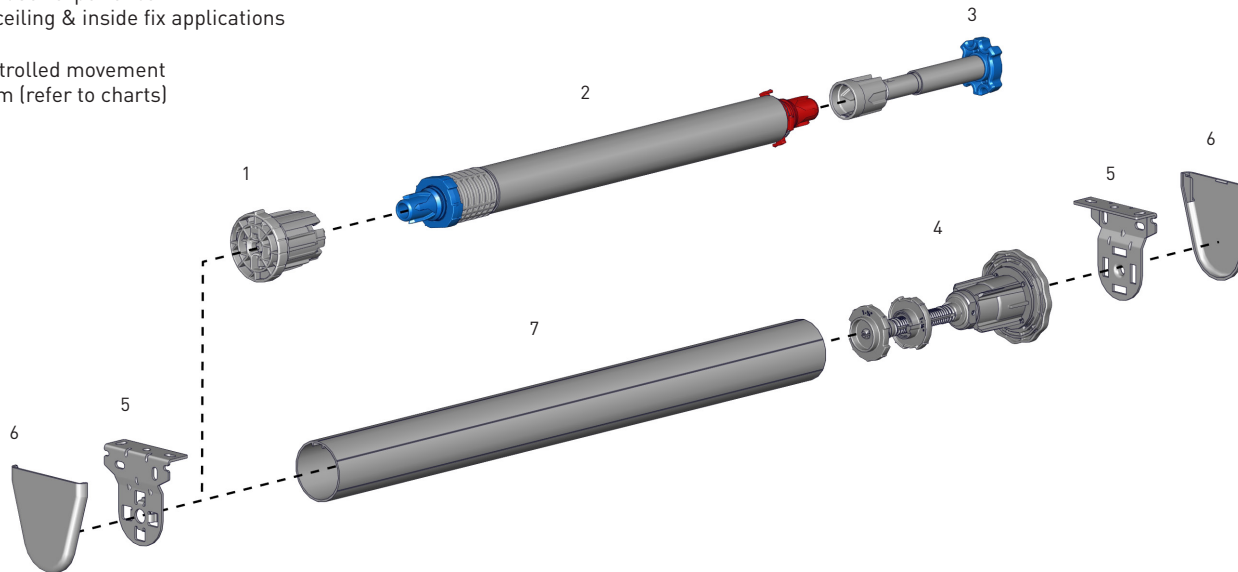

EASY SPRING ULTRA 1.5"

Rollase Acmeda Easy Spring Ultra single roller system offers a high quality, aesthetically pleasing and technologically advanced spring controlled solution. The blind will open to your preferred top location in a smooth and controlled motion, with one simple touch.

AESTHETIC FEATURES

- Minimal light gaps
- Color matched bracket covers provide a neat overall finish
- Round enclosed headbox

PRODUCTION / ASSEMBLY FEATURES

- Pre-tensioning through Spring Head Control
- Single Top Limit Setting function, simple and intuitive to set the limit
- Color coded LH & RH hardware for quick & easy assembly
- Universal Single Stop Limiter for both orientations

FUNCTIONAL BENEFITS

- Auto-rise functionality with manual lowering
- Top limit setting for an easy user experience
- Can be installed onto wall, ceiling & inside fix applications
- Patent protected
- Decelerator for smooth controlled movement
- Compatible with Link System (refer to charts)

LEGEND	DESCRIPTION
Light Blue	1.5" (38mm)
Dark Blue	1.5" (38mm) STD + Easy Link
Grey	Cannot be achieved - outside product specifications

*Minimum Blind Width = 660mm (26")

TUBE SPECS

USA

AU/EU

1-1/2" Rollease Tube + M/P Tape