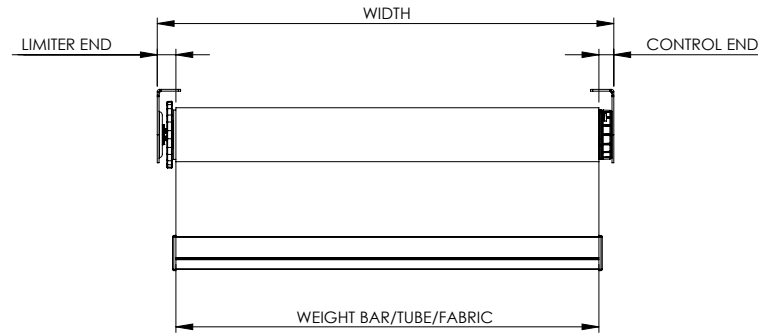

1.5"

MAXIMUM ROLL Ø

MAXIMUM ROLL SIZE CHART

1.5" Bracket	78mm	3.071"
--------------	------	--------

DEDUCTION

CONTROL TYPE	CONTROL END		LIMITER END	
	With Covers	WithOUT Covers	With Covers	WithOUT Covers
Skyline (RB12-2501 Bracket)	18mm (11/16")	16mm (5/8")	20mm (13/16")	18mm (11/16")
Cassette 100/120	15mm (9/16")		21mm (13/16")	

SYSTEM CAPACITY

DROP	WIDTH														ft				
	2	3	4	5	6	7	8	9	10	11	12	13	4.0						
ft	0.6	0.8	1.0	1.2	1.4	1.6	1.8	2.0	2.2	2.4	2.6	2.8	3.0	3.2	3.4	3.6	3.8	4.0	m
0.5																			
2 0.6																			
0.7																			
0.8																			
3 0.9																			
1.0																			
1.1																			
4 1.2																			
1.3																			
1.4																			
5 1.5																			
1.6																			
1.7																			
6 1.8																			
1.9																			
2.0																			
7 2.1																			
2.2																			
2.3																			
8 2.4																			

LEGEND	DESCRIPTION
Light Blue	1.5" (38mm)
Dark Blue	1.5" (38mm) STD + Easy Link
Grey	Cannot be achieved - outside product specifications

*Minimum Blind Width = 660mm (26")

TUBE SPECS

USA

AU/EU

1-1/2" Rollease Tube + M/P Tape