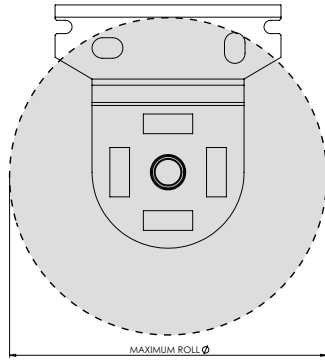

SYSTEM UPGRADES

Cassette 100/120

USE 1.5" CASSETTE 100/120 BRACKETS

Link System

COLOR RANGE

pure white
069silver grey
338
US ONLY

SPECIFICATIONS

MAX ROLL

1.5"

MAXIMUM ROLL Ø

MAXIMUM ROLL SIZE CHART

1.5" Bracket	78mm	3.071"
--------------	------	--------

DEDUCTION

CONTROL TYPE	CONTROL END		LIMITER END	
	With Covers	WithOUT Covers	With Covers	WithOUT Covers
Skyline (RB12-2501 Bracket)	18mm (11/16")	16mm (5/8")	20mm (13/16")	18mm (11/16")
Cassette 100/120	15mm (9/16")		21mm (13/16")	

SYSTEM CAPACITY

DROP	WIDTH														ft				
	2	3	4	5	6	7	8	9	10	11	12	13	4.0						
ft	0.6	0.8	1.0	1.2	1.4	1.6	1.8	2.0	2.2	2.4	2.6	2.8	3.0	3.2	3.4	3.6	3.8	4.0	m
0.5																			
2 0.6																			
0.7																			
0.8																			
3 0.9																			
1.0																			
1.1																			
4 1.2																			
1.3																			
1.4																			
5 1.5																			
1.6																			
1.7																			
6 1.8																			
1.9																			
2.0																			
7 2.1																			
2.2																			
2.3																			
8 2.4																			

LEGEND	DESCRIPTION
Light Blue	1.5" (38mm)
Dark Blue	1.5" (38mm) STD + Easy Link
Grey	Cannot be achieved - outside product specifications

*Minimum Blind Width = 660mm (26")

TUBE SPECS

USA

AU/EU

1-1/2" Rollease Tube + M/P Tape