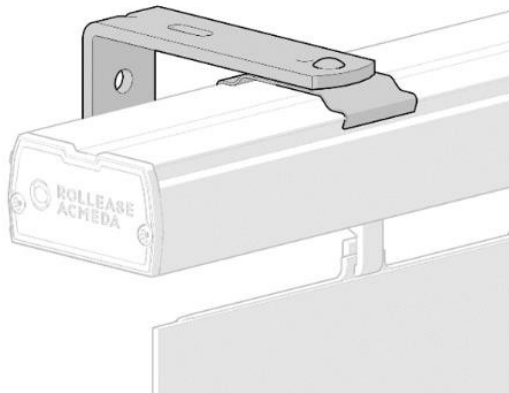

# NEW PRODUCT | Face Fix Assembled Vertical Bracket

PRODUCT DETAILS		
DESCRIPTION.	Face Fix Assembled Vertical Bracket - 75mm	Face Fix Assembled Vertical Bracket - 95mm
CODE.	VA01-1617-xxx075	VA01-1617-xxx095
PACK SIZE.	250 1000	250 1000
COLOUR / FINISH.	silver, black, pure white, sandstone	silver, black, pure white, sandstone
IMAGE.		
USE WITH.	Head Rail Slim Round 25   Valanced	
AVAILABLE.	July 2024	

### PRODUCTION / INSTALLATION FEATURES

- Ceiling and Face Fix Brackets are assembled and secured together via rivet.
- Brackets improve assembly and installation time of Vertical System.
- Available with 75mm and 95mm projection brackets.
- Reduces inventory by combining two bracket items for a face fix installation.

### AESTHETIC FEATURES

- Face Fix bracket is colour matched with head rail.