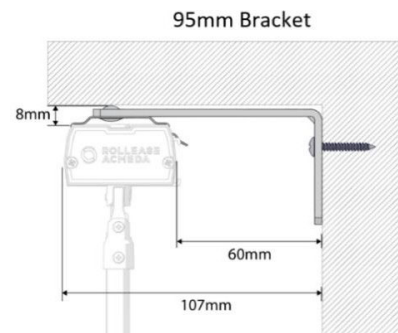

# NEW PRODUCT | Face Fix Assembled Vertical Bracket

PRODUCT DETAILS		
DESCRIPTION.	Face Fix Assembled Vertical Bracket - 75mm	Face Fix Assembled Vertical Bracket - 95mm
CODE.	VA01-1617-xxx075	VA01-1617-xxx095
PACK SIZE.	250 1000	250 1000
COLOUR / FINISH.	silver, black, pure white, sandstone	silver, black, pure white, sandstone
IMAGE.		
USE WITH.	Head Rail Slim Round 25   Valanced	
AVAILABLE.	July 2024	

### PRODUCTION / INSTALLATION FEATURES

- Ceiling and Face Fix Brackets are assembled and secured together via rivet.
- Brackets improve assembly and installation time of Vertical System.
- Available with 75mm and 95mm projection brackets.
- Reduces inventory by combining two bracket items for a face fix installation.