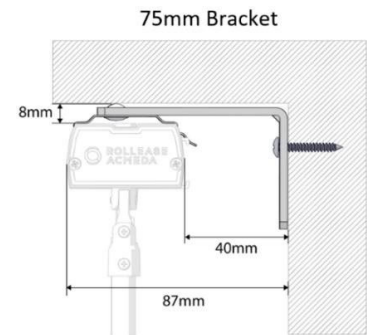

# NEW PRODUCT | Face Fix Assembled Vertical Bracket

PRODUCT DETAILS		
DESCRIPTION.	Face Fix Assembled Vertical Bracket - 75mm	Face Fix Assembled Vertical Bracket - 95mm
CODE.	VA01-1617-xxx075	VA01-1617-xxx095
PACK SIZE.	250 1000	250 1000
COLOUR / FINISH.	silver, black, pure white, sandstone	silver, black, pure white, sandstone
IMAGE.		
USE WITH.	Head Rail Slim Round 25   Valanced	
AVAILABLE.	July 2024	

### PRODUCTION / INSTALLATION FEATURES

- Ceiling and Face Fix Brackets are assembled and secured together via rivet.
- Brackets improve assembly and installation time of Vertical System.
- Available with 75mm and 95mm projection brackets.
- Reduces inventory by combining two bracket items for a face fix installation.