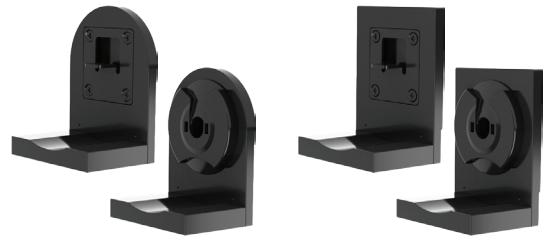

● Black

Round & Square Sets
050

Ordering Information

“xxx” denotes color choice (e.g., white = 069)

SKU	Description	Includes
SL01-9013-xxx045	Skyline Opulence™ Round Bracket	2 pcs per shade
SL01-9023-xxx045	Skyline Opulence™ Square Bracket	2 pcs per shade
RB09-0370-xxx045	RB09 Opulence™ Round Bracket Set	1 set per shade
RB09-0371-xxx045	RB09 Opulence™ Square Bracket Set	1 set per shade
SL01-8001-xxx045	Motorized Shade Motor Cover	1 pc per shade
MK04-SL01-000001	Opulence™ Series Bracket Sample Kit	

Note: Each bracket comes with a screw cover. Motor cover sold separately.

Ready to Order? Contact your Regional Sales Manager or Customer Service today!