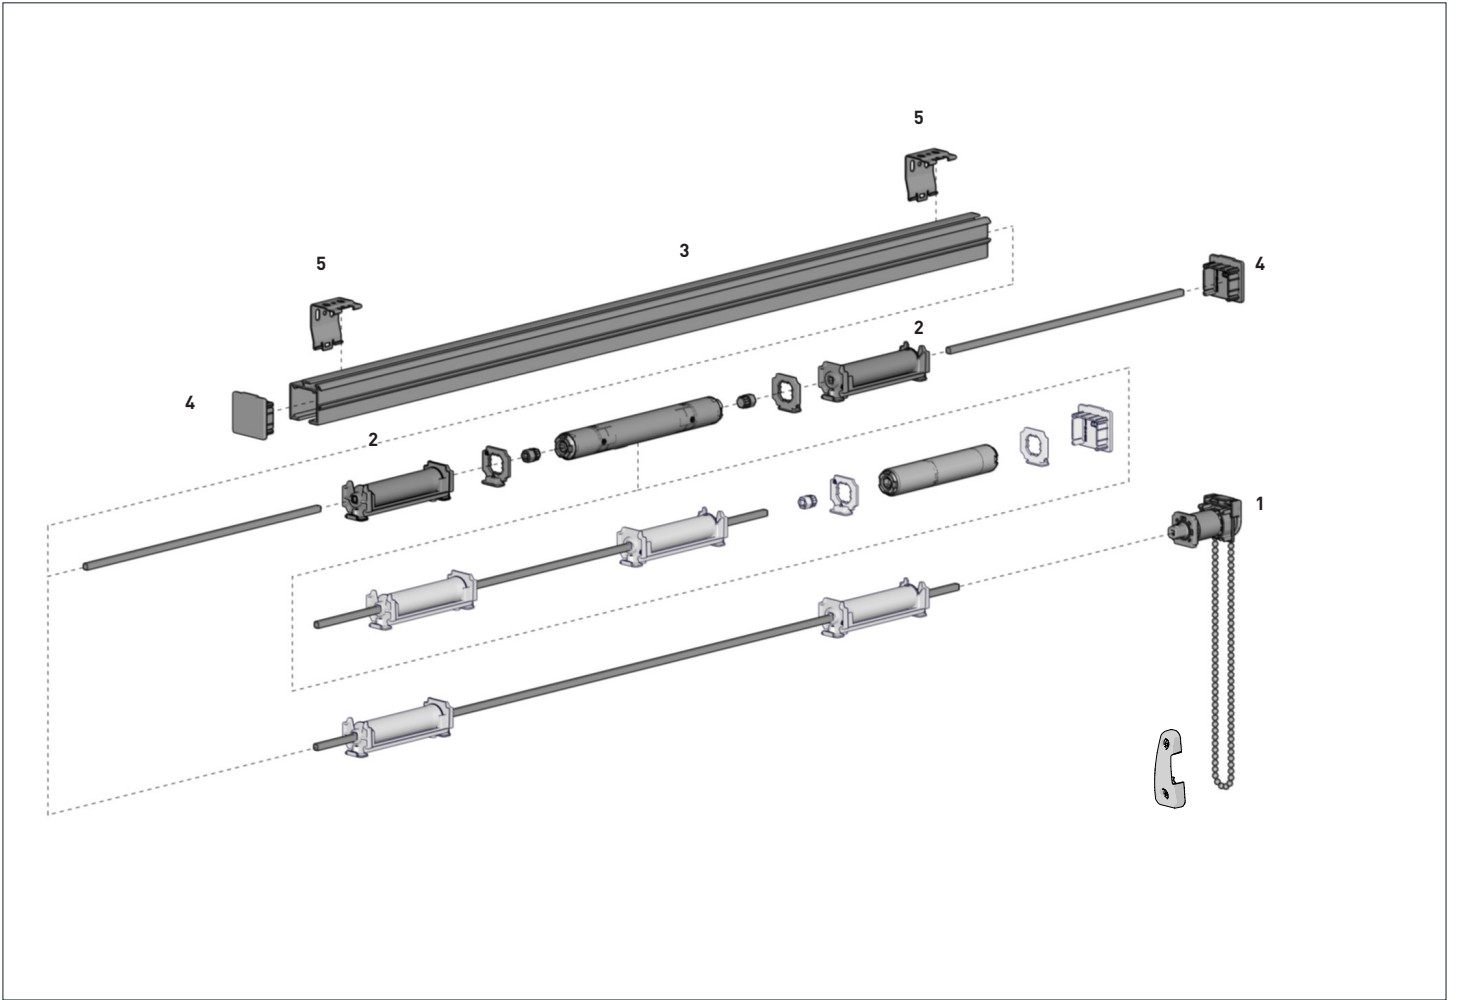

COLOR RANGE

Pure White

COMPATIBLE AUTOMATE™ MOTORS

AUTOMATE™ Cord Lift Motor

PRODUCT OPTIONS

AUTOMATE™
MOTORIZATION

p.37

SYSTEM UPGRADES