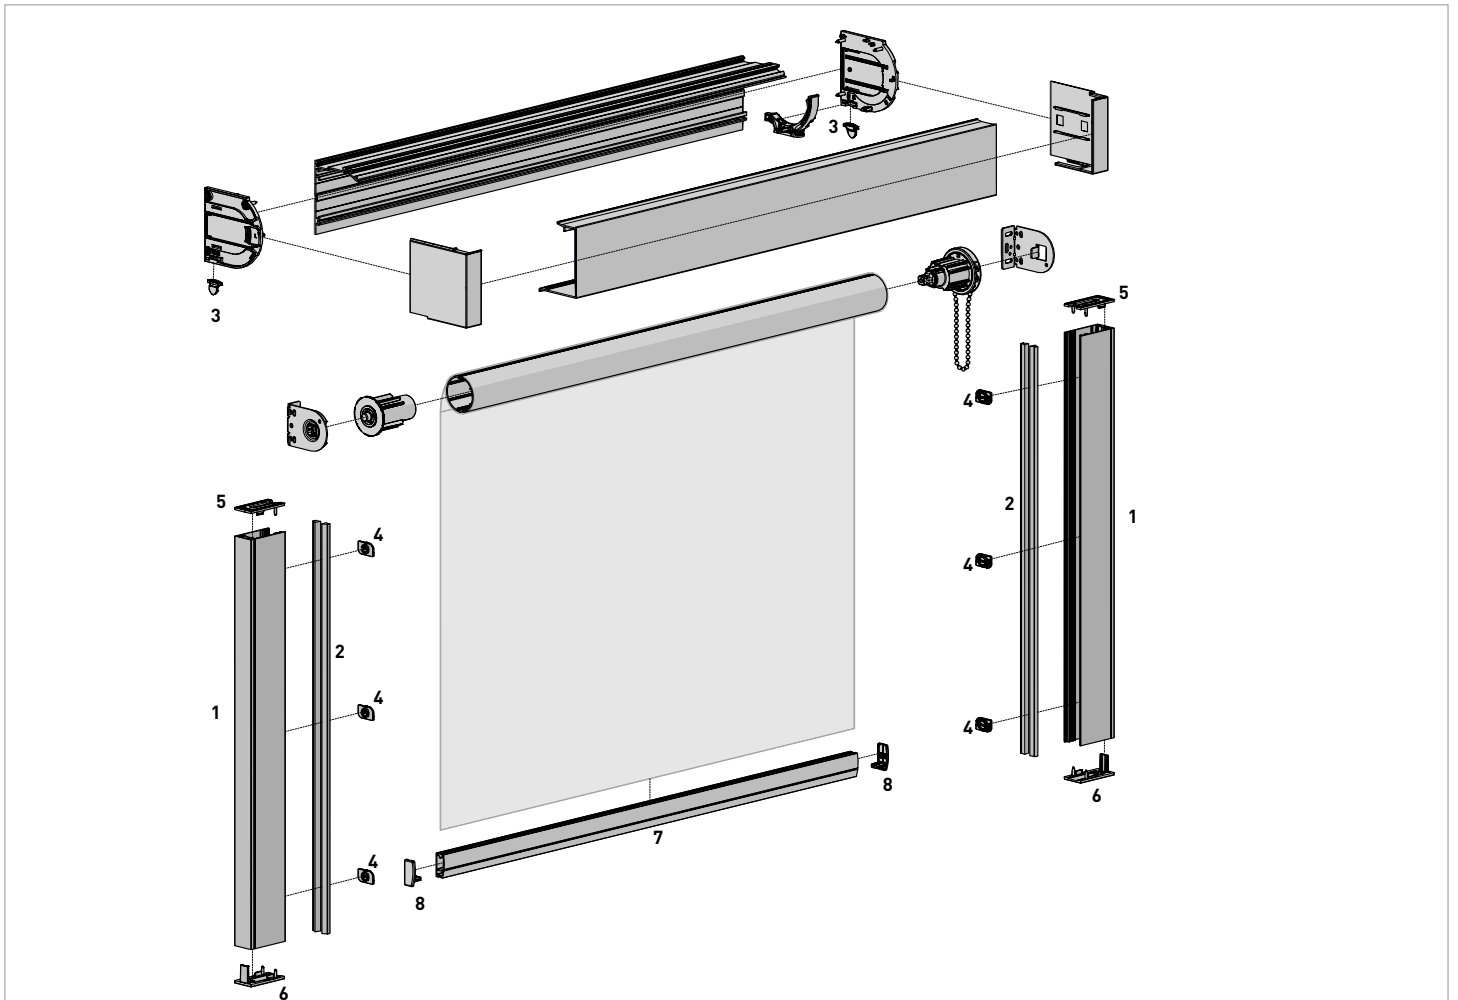

COLOR RANGE

PRODUCT OPTIONS

CF90 CASSETTE FASCIA SYSTEM p.59

Round semi-cassette

CF90 CASSETTE FASCIA SYSTEM p.59

Square semi-cassette

SYSTEM UPGRADES

S45 EASY-LINK™ SYSTEM p.35

For wider spans