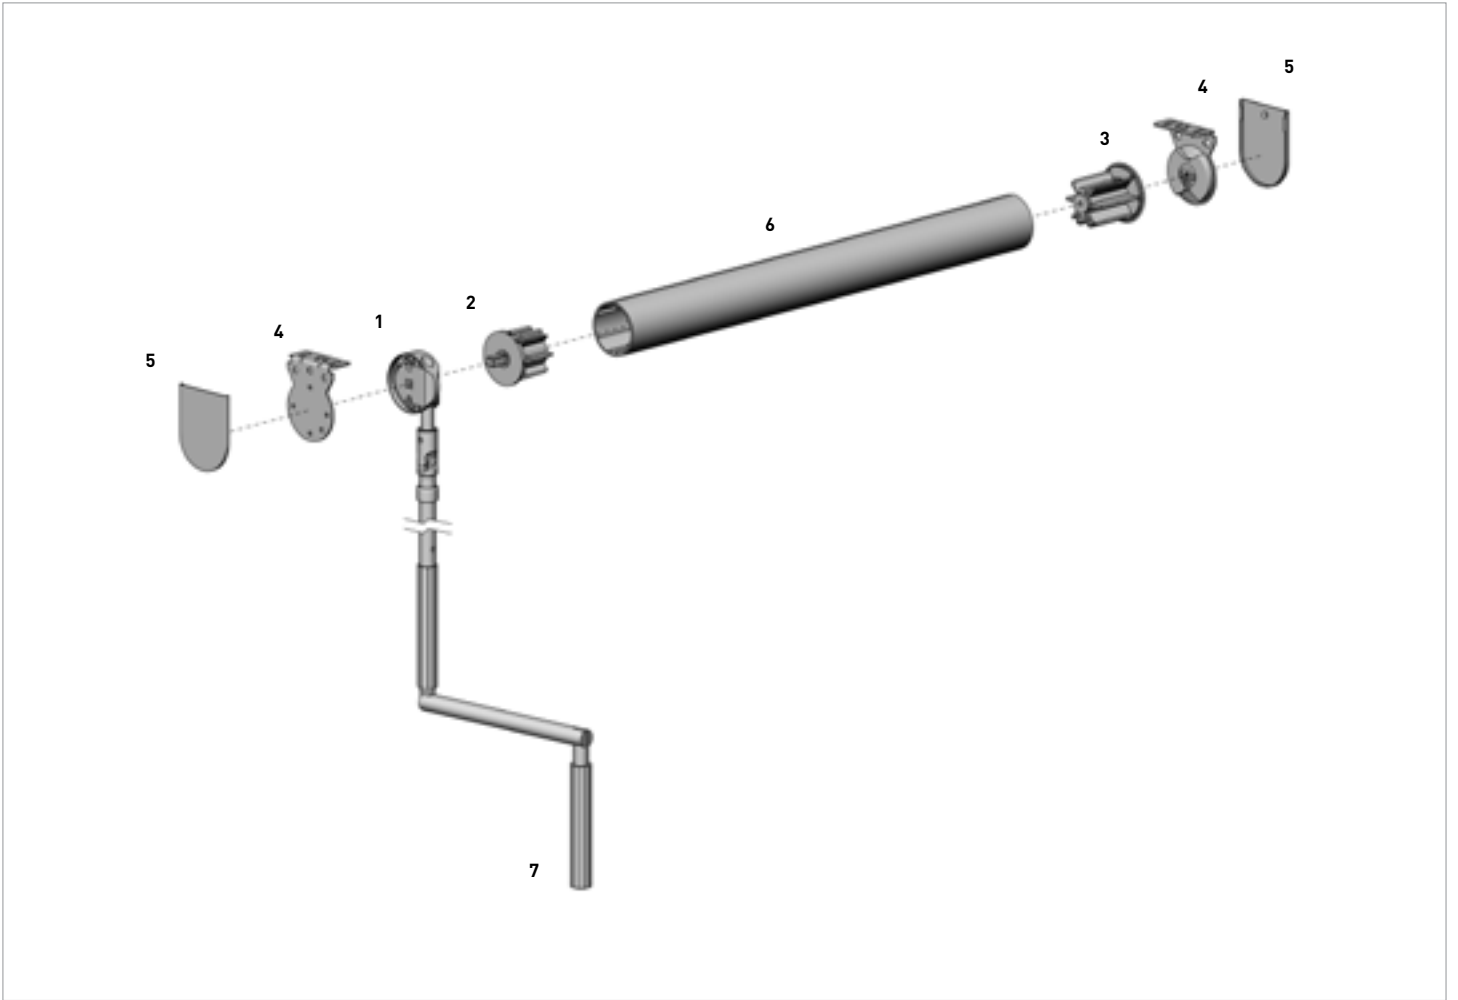

COLOR RANGE

PRODUCT OPTIONS

COUPLING JOINT p.30
Allows for removable arm

CRANK ARM FIXING SUPPORT p.30
Secures arm to wall

S45 EASY-LINK™ SYSTEM p.21
For wider spans

SYSTEM UPGRADES

CF90 CASSETTE FASCIA SYSTEM p.58

CF90 EDGE LIGHT BLOCK SYSTEM p.61
For light blackout