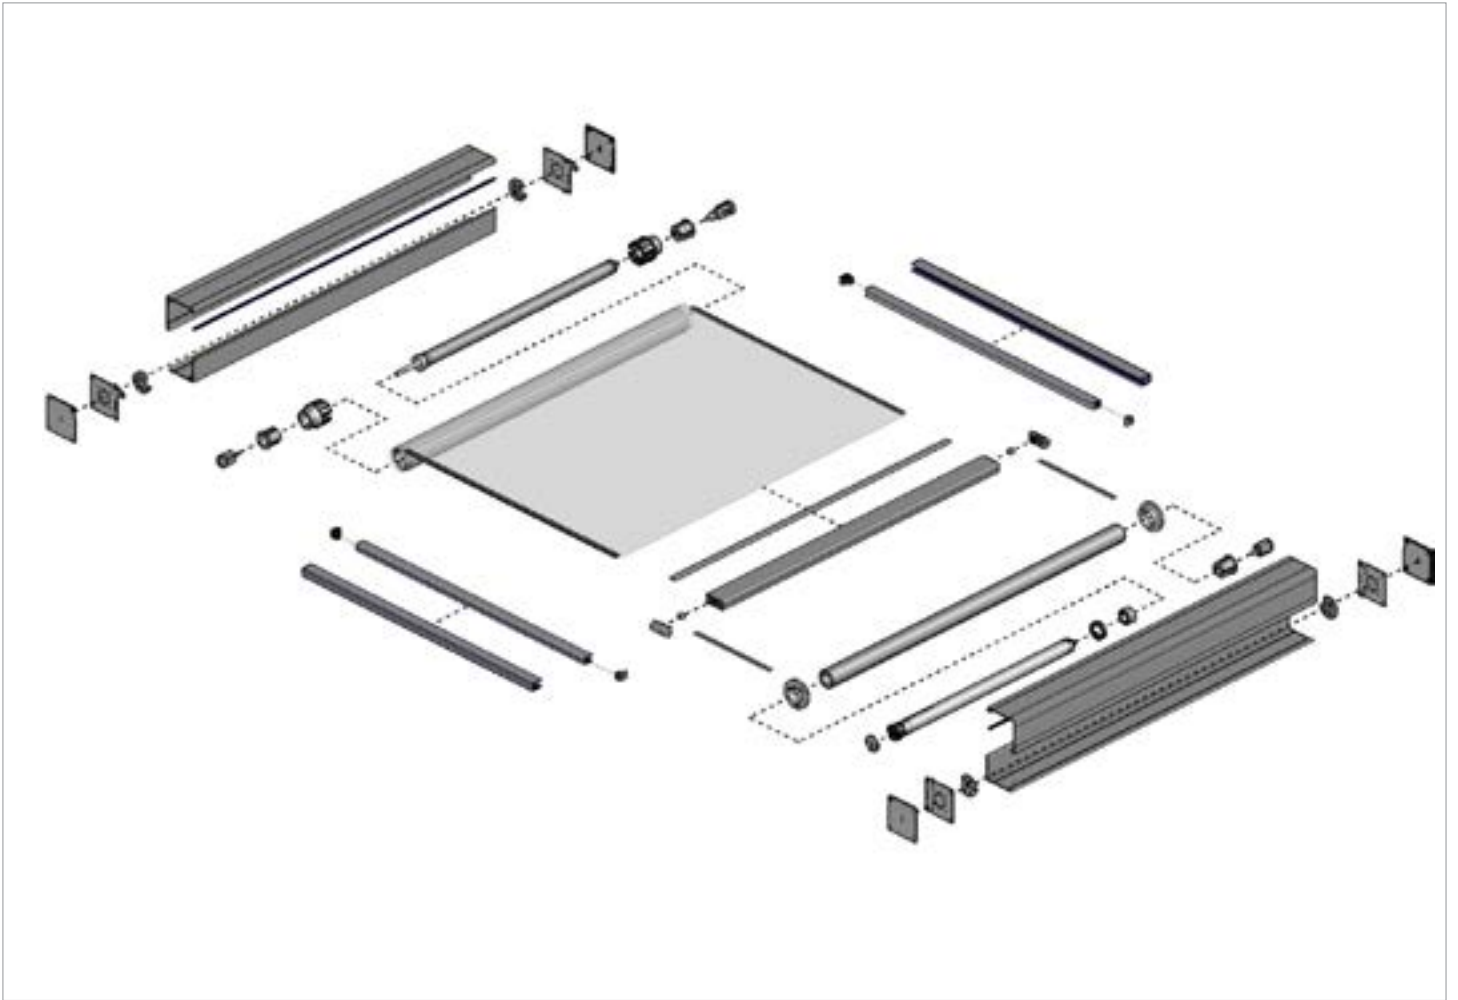

.....

COLOR RANGE

Pure White Black

PRODUCT OPTIONS

SYSTEM UPGRADES

BOX 120 - COVER, 'SH-33' SQUARE

19 ft. (5.8m) Piece

PRICE	
CODE	SB01-1326-xxx580
PACK	4