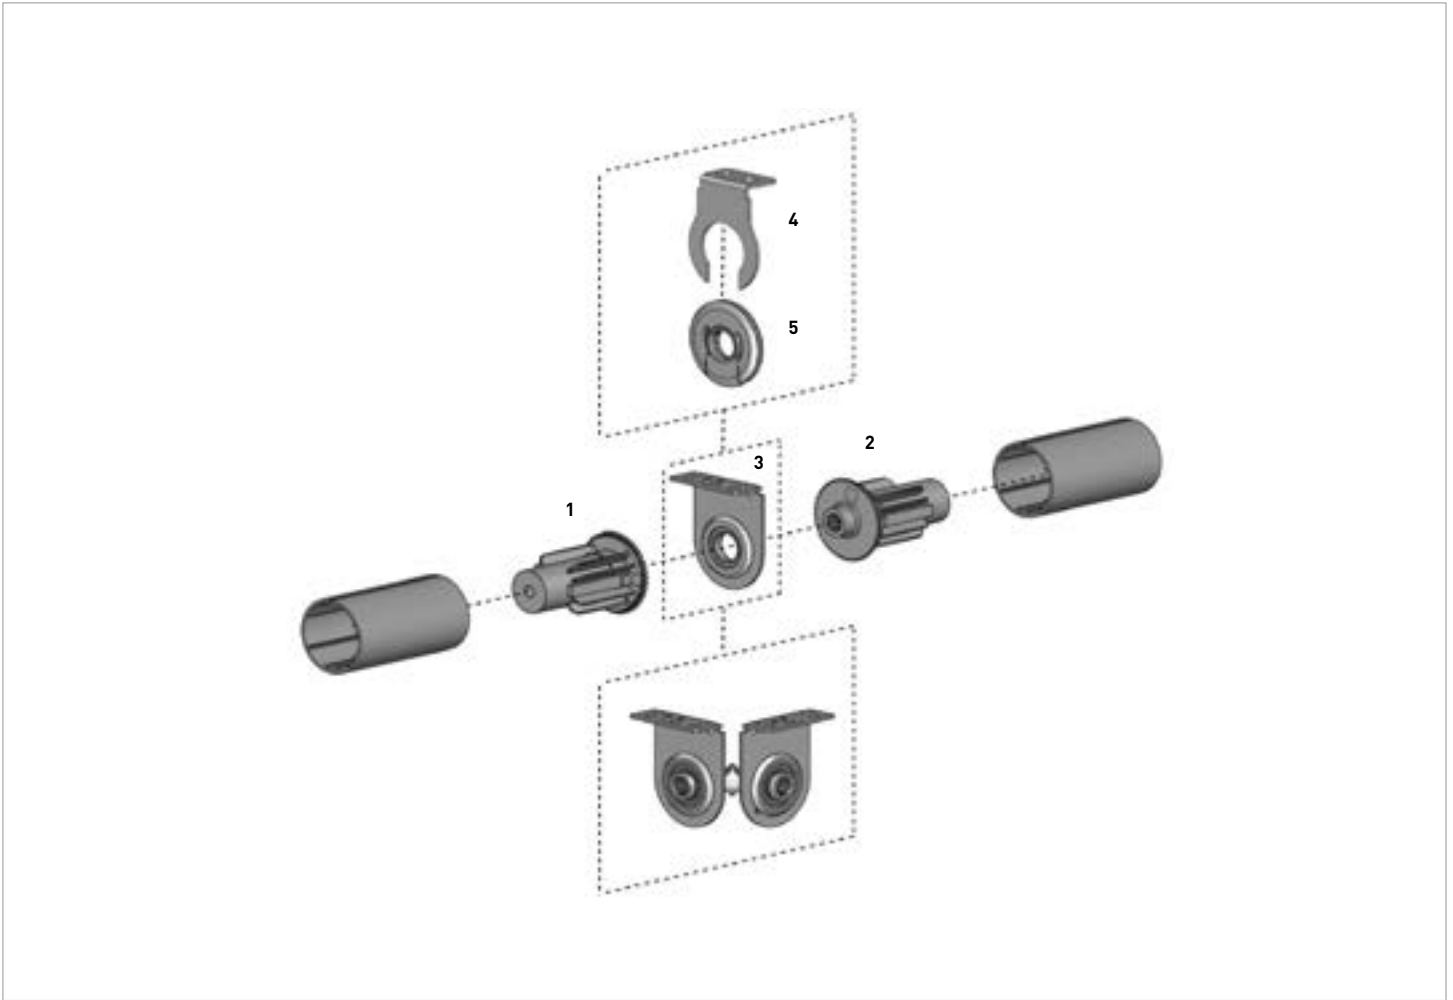

SLIMLINE SPRING CLIP BRACKET

Universal Fix

PRICE	
CODE	RB88-2092-xxx001
PACK	100

COLOR. Zinc (025), White (069)
USE WITH. Mounting Rail - Base 40 & 50

COLOR RANGE

White Black

PRODUCT OPTIONS

GALAXY SKYLINE GEARED CLUTCH p.14
For heavier shades