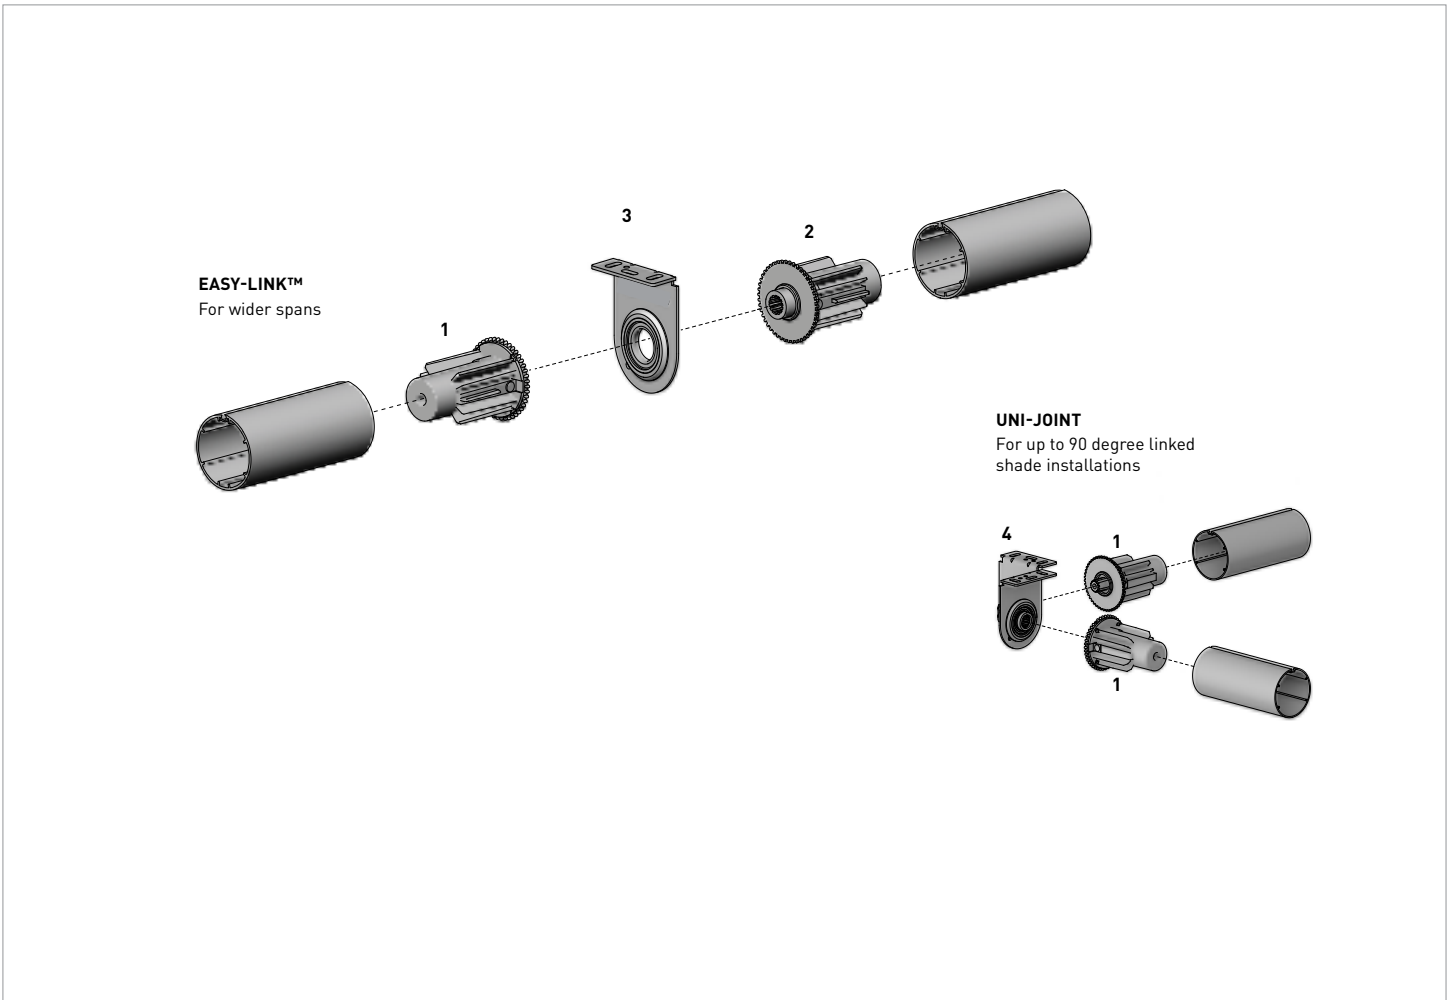

COLOR RANGE

Pure White

PRODUCT OPTIONS

DOUBLE BRACKETS p.36
For dual day/night shades

COMPATIBLE SYSTEMS

S45/RB09 CHAINWINDER SYSTEM p.27

S45/RB05 CRANK GEAR SYSTEM p.29

AUTOMATE™ MOTORIZATION p.31