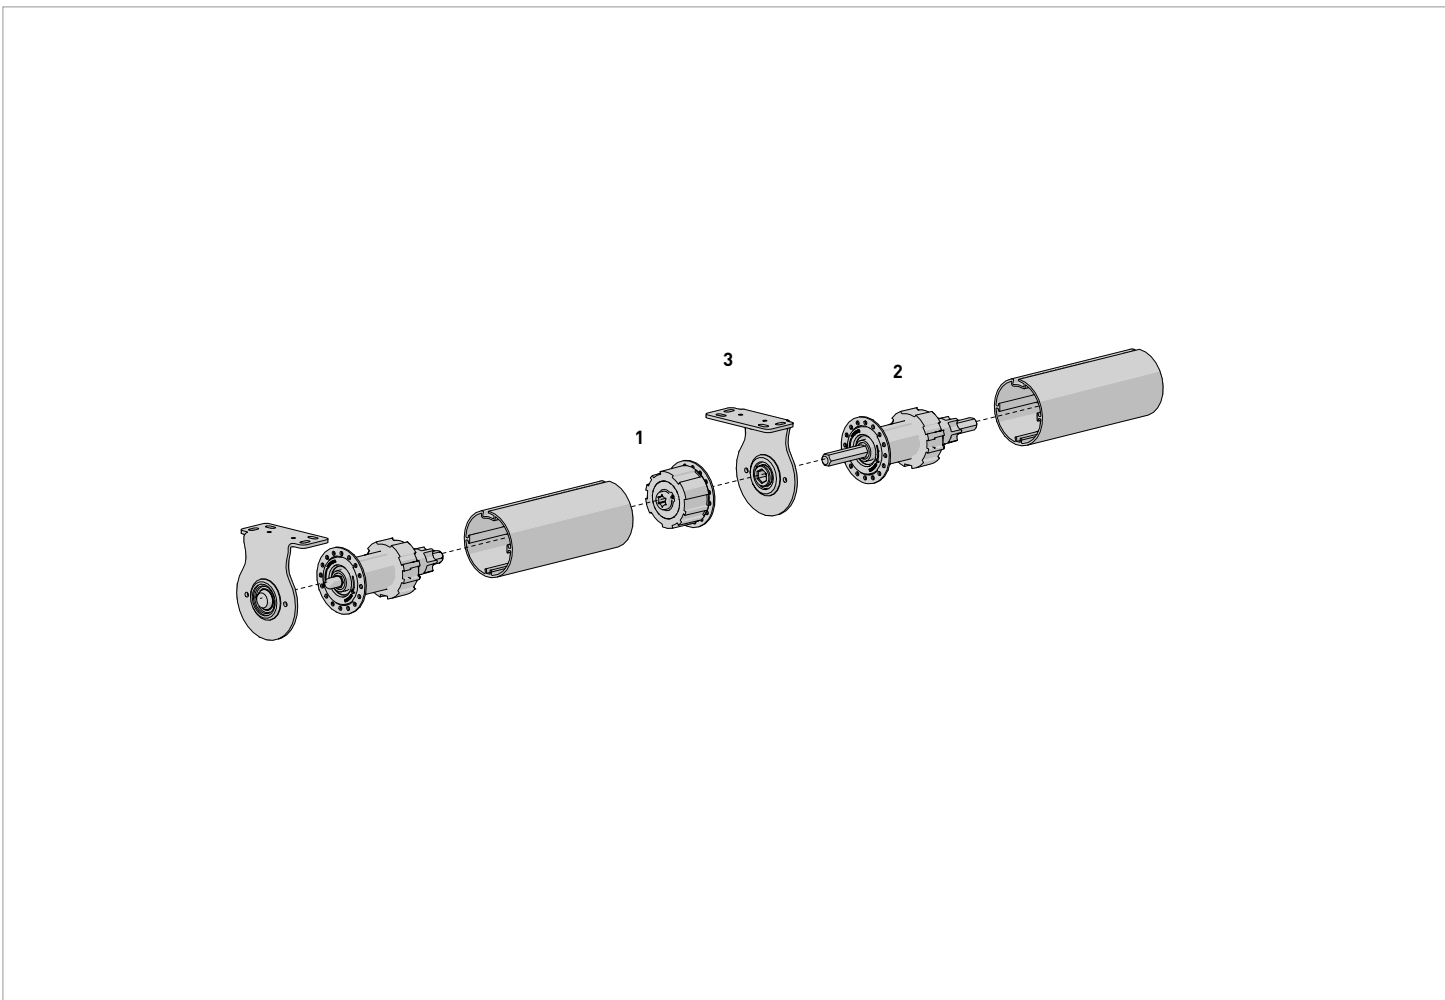

COLOR RANGE

PRODUCT OPTIONS

UNI-LINK p.68
Angle linked shades up to 90 degrees

A diagram showing two roller tubes connected by a linkage mechanism, demonstrating how they can be angled.

DOUBLE BRACKETS p.68
For dual day/night shades

A diagram showing two roller tubes mounted on a single bracket structure, used for dual day/night shades.

ADJUSTABLE BRACKETS p.68
For 5mm height adjustments

A diagram showing a roller tube with an adjustable bracket, highlighting the 5mm height adjustment feature.

COMPATIBLE SYSTEMS

AUTOMATE™ MOTORIZATION p.63

A photograph of a dark-colored remote control with several buttons, used for motorizing the roller system.