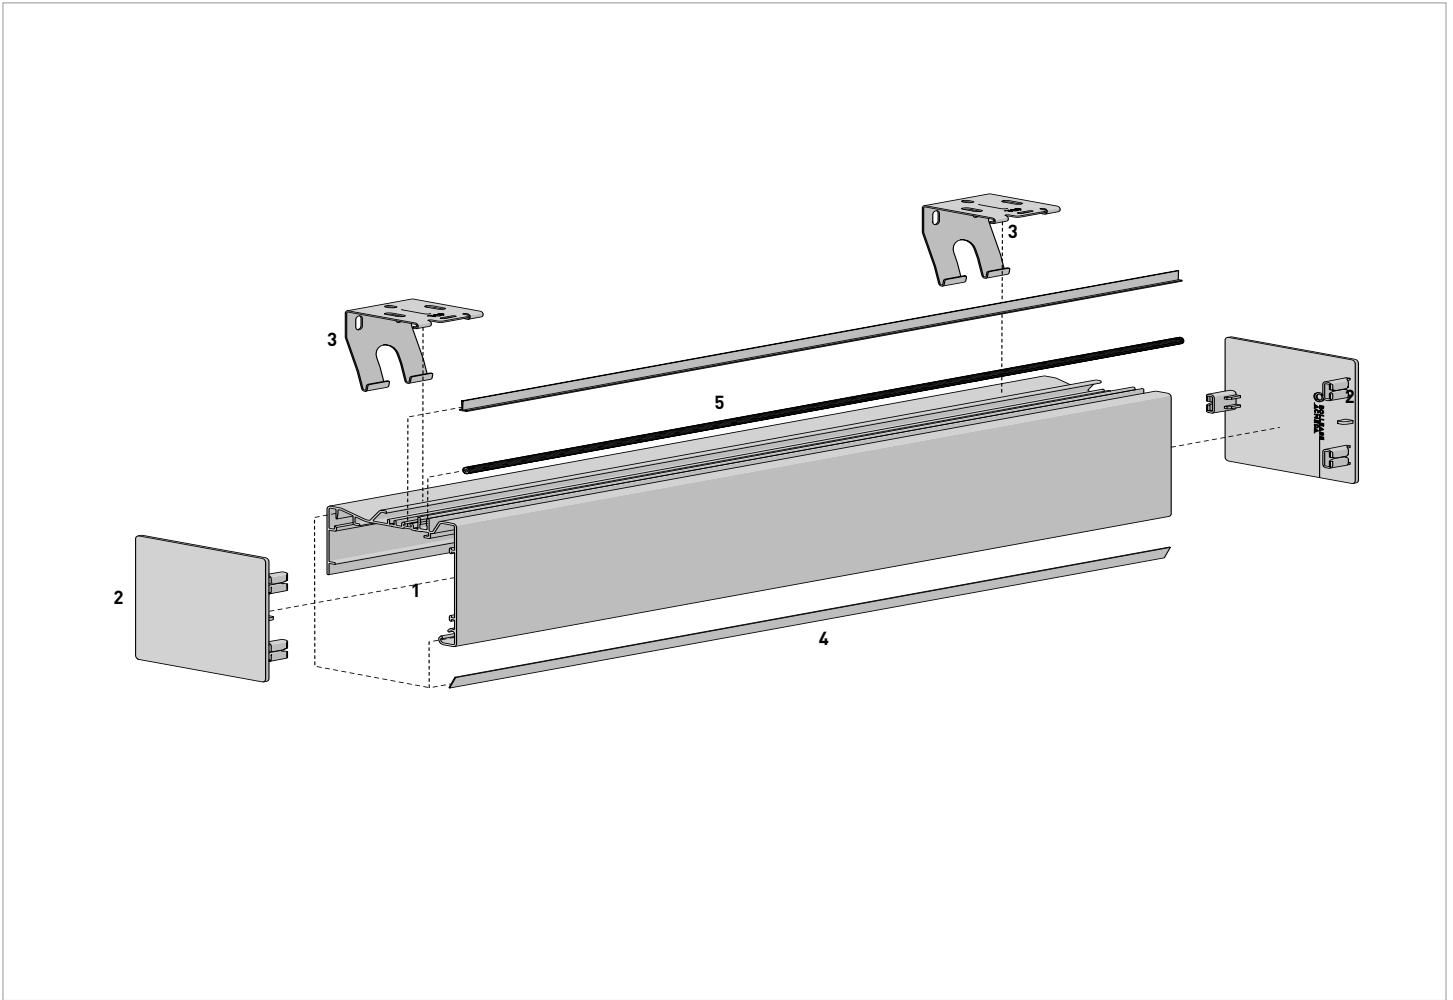

COLOR. Black

EASY SPRING PLUS CASSETTE BRACKET

1-1/2" (38MM)

PRICE	\$3.96 EA
CODE	RE0084710
PACK	50

COLOR. White

COLOR RANGE

PRODUCT OPTIONS

LX BRACKETS p.54