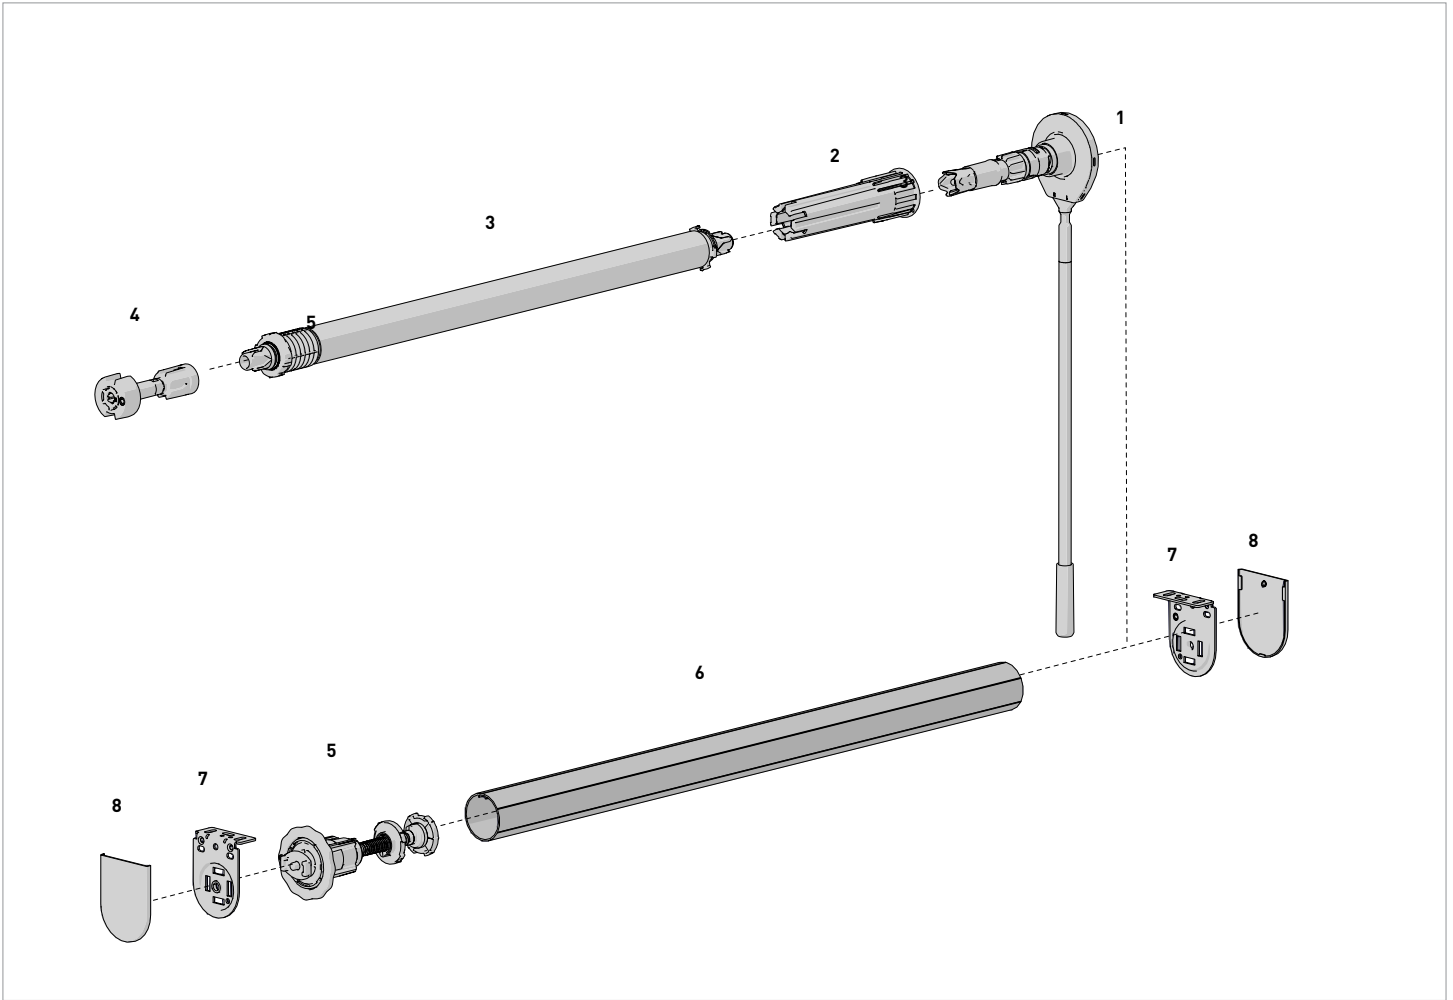

COLOR RANGE

Pure White

PRODUCT OPTIONS

MKII MOUNTING RAIL p.13
For quick installation

EASY-LINK™ SYSTEM p.21
For wider spans

SYSTEM UPGRADES

CASSETTE p.51
Round cover

CF90 CASSETTE FASCIA SYSTEM p.58

P95 SEMI CASSETTE p.56

SQUARE CASSETTE 110 p.53