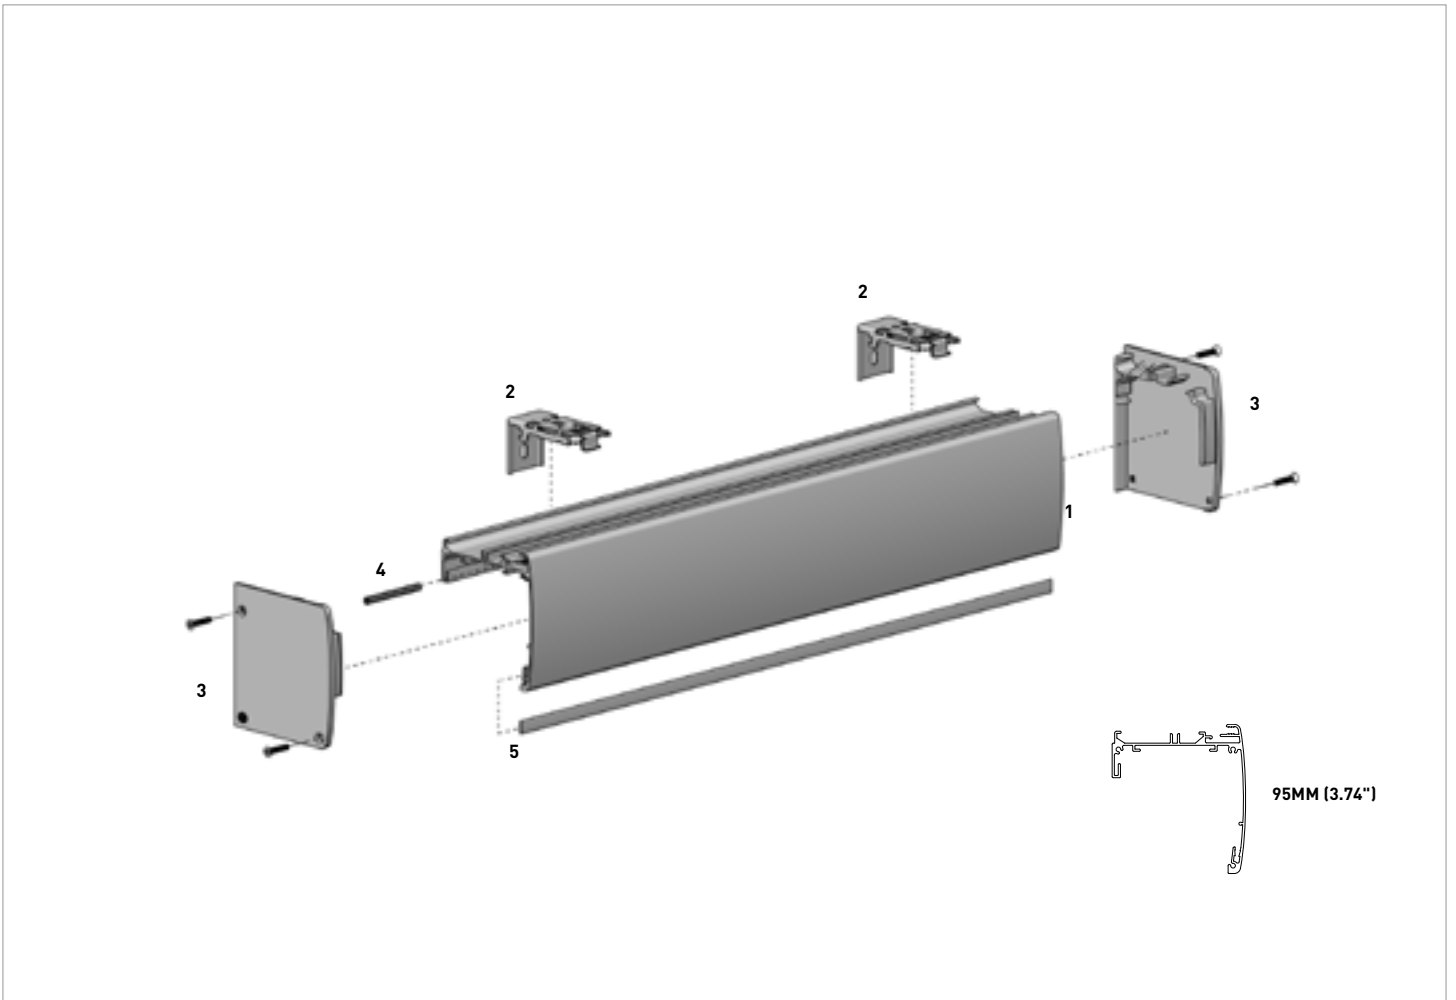

COLOR. Black (050), Silver Grey (338), Pure White (069)
USE WITH. Square Cassette 110

SCREW #6 X 3/8" HEX SLOTTED

-

PRICE	
CODE	SC6375H25
PACK	25

USE WITH. LX Brackets

COLOR RANGE

PRODUCT OPTIONS

LX BRACKETS p.56