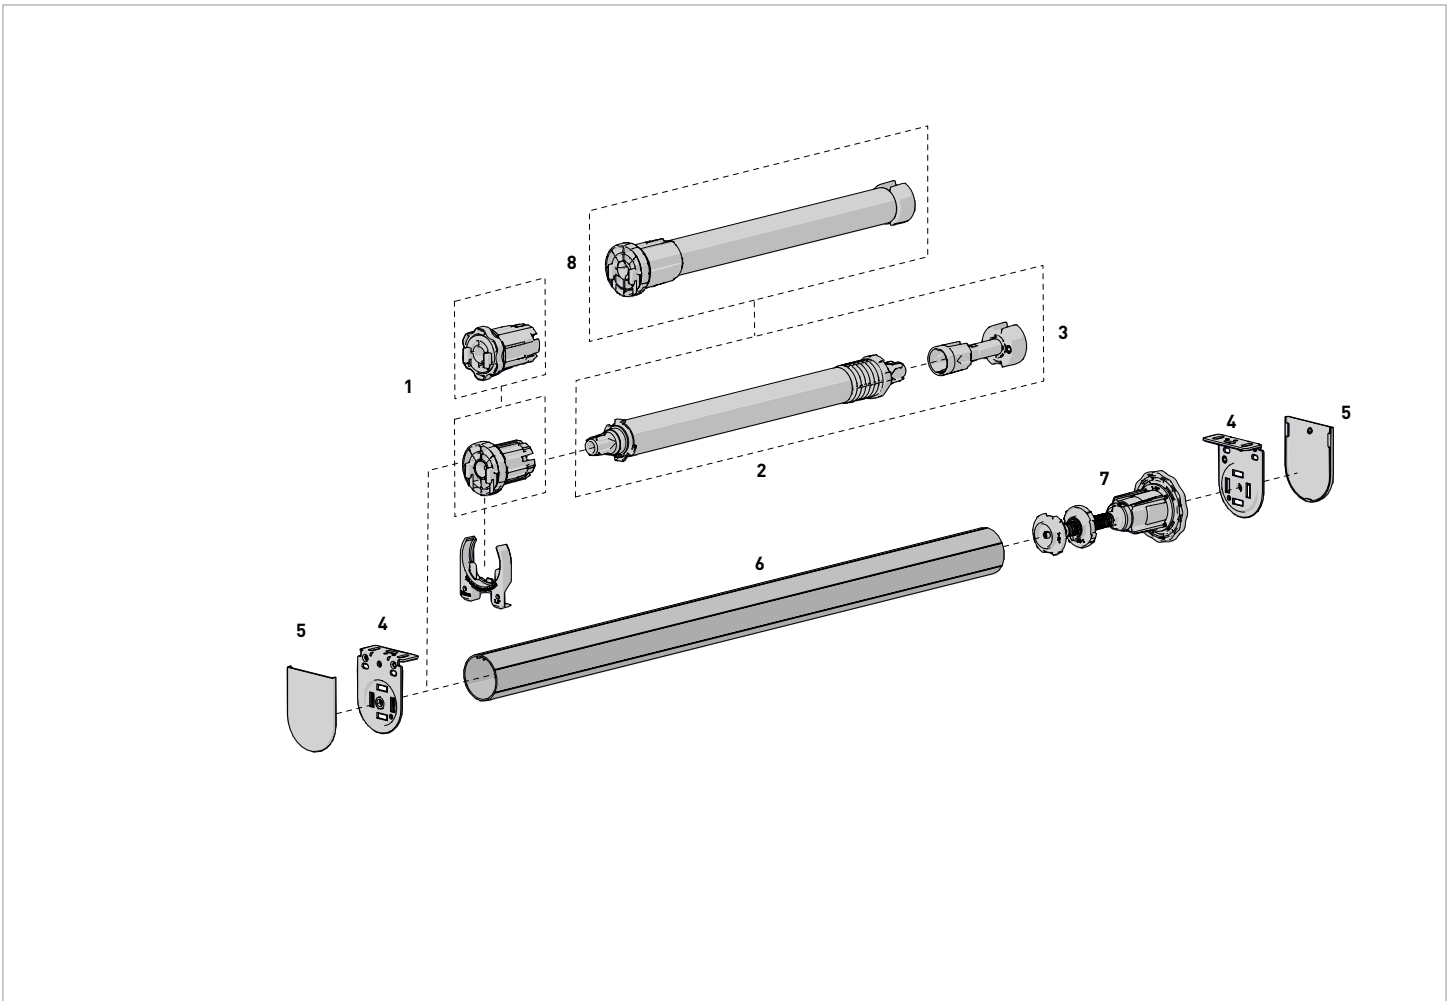

COLOR RANGE

White

PRODUCT OPTIONS

MKII MOUNTING RAIL
For quick installation

p.20

SKYLINE EASY-LINK™ SYSTEM
For wider spans

p.21

SKYLINE PRE-TENSIONING CLIP

p.

SYSTEM UPGRADES

CASSETTE 100/120
Round cover

p.56

SQUARE CASSETTE 110

p.53

CF90 CASSETTE FASCIA SYSTEM

p.58

SKYLINE FASCIA SYSTEM

p.17

P95 SEMI CASSETTE

p.56