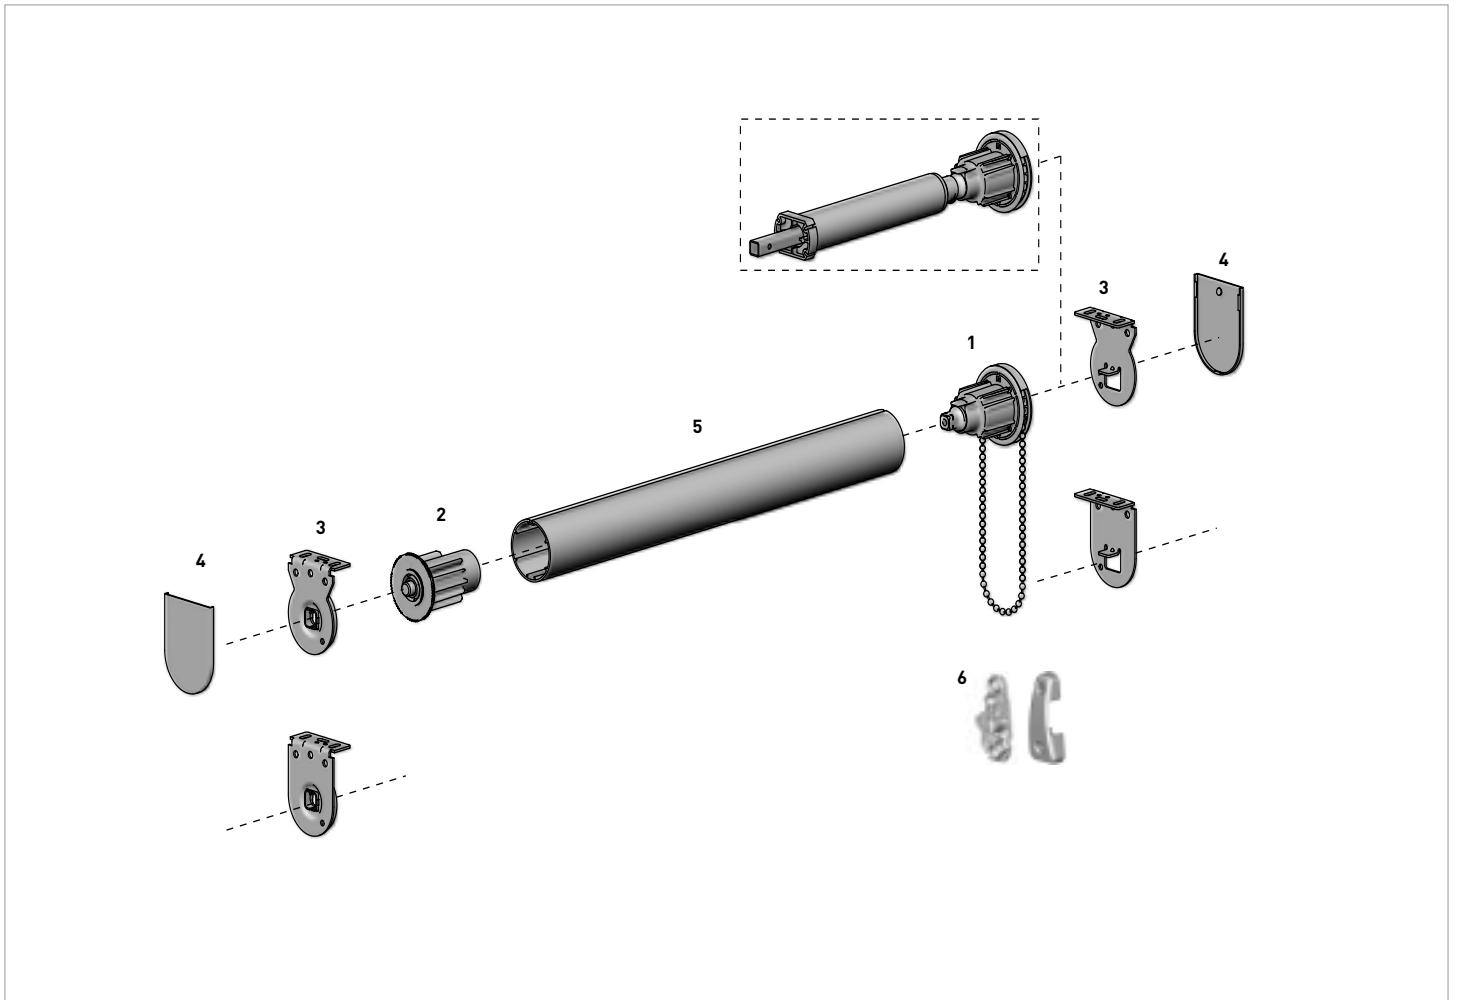

.....

COLOR RANGE

Pure White Silver Gray Black

PRODUCT OPTIONS

EASY-LIFT RETROFIT BOOSTER p.28
For lighter lifting

DOUBLE BRACKETS p.28
For dual day/night shades

S45 EASY-LINK™ SYSTEM p.21
For wider spans

CHAIN SHIELD p.47