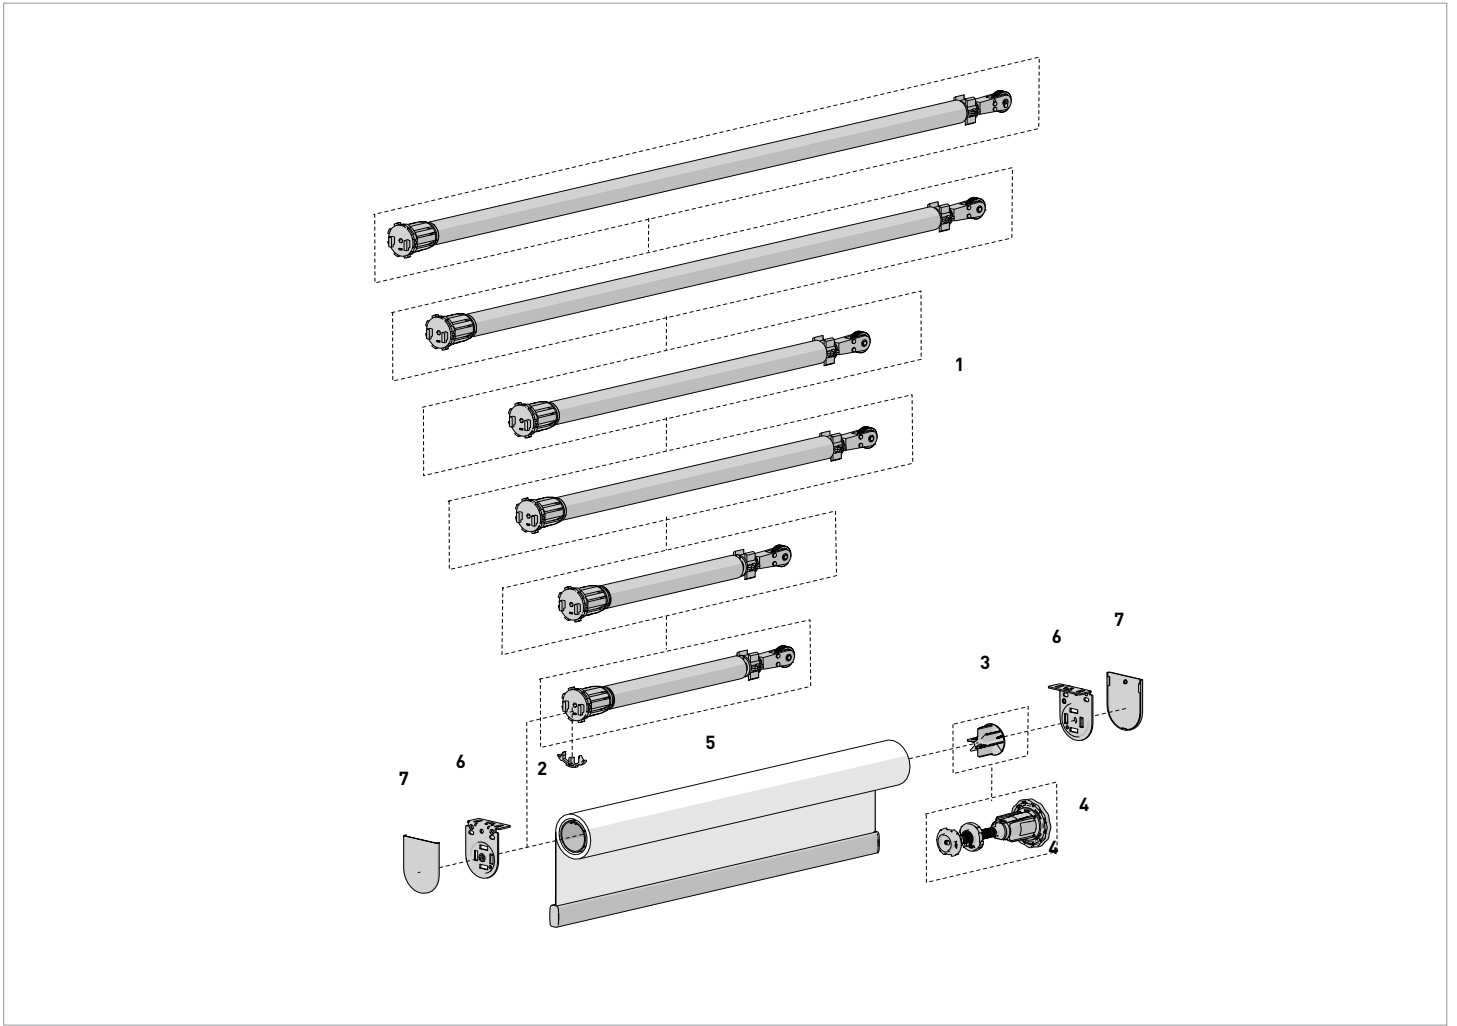

COLOR RANGE

PRODUCT OPTIONS

MKII MOUNTING RAIL p.20
For quick installation

A photograph of the MKII mounting rail assembly, showing the rail and its associated mounting hardware.

SYSTEM UPGRADES

CASSETTE 100/120 p.51
Round cover

A photograph of the Cassette 100/120 round cover, showing its curved profile.

SQUARE CASSETTE 110 p.53

A photograph of the Square Cassette 110, showing its flat, square profile.

CF90 CASSETTE FASCIA SYSTEM p.57

A photograph of the CF90 cassette fascia system, showing its stepped profile.

SKYLINE FASCIA SYSTEM p.20

A photograph of the Skyline fascia system, showing its thin, flat profile.

P95 SEMI CASSETTE p.55

A photograph of the P95 semi-cassette, showing its semi-circular profile.