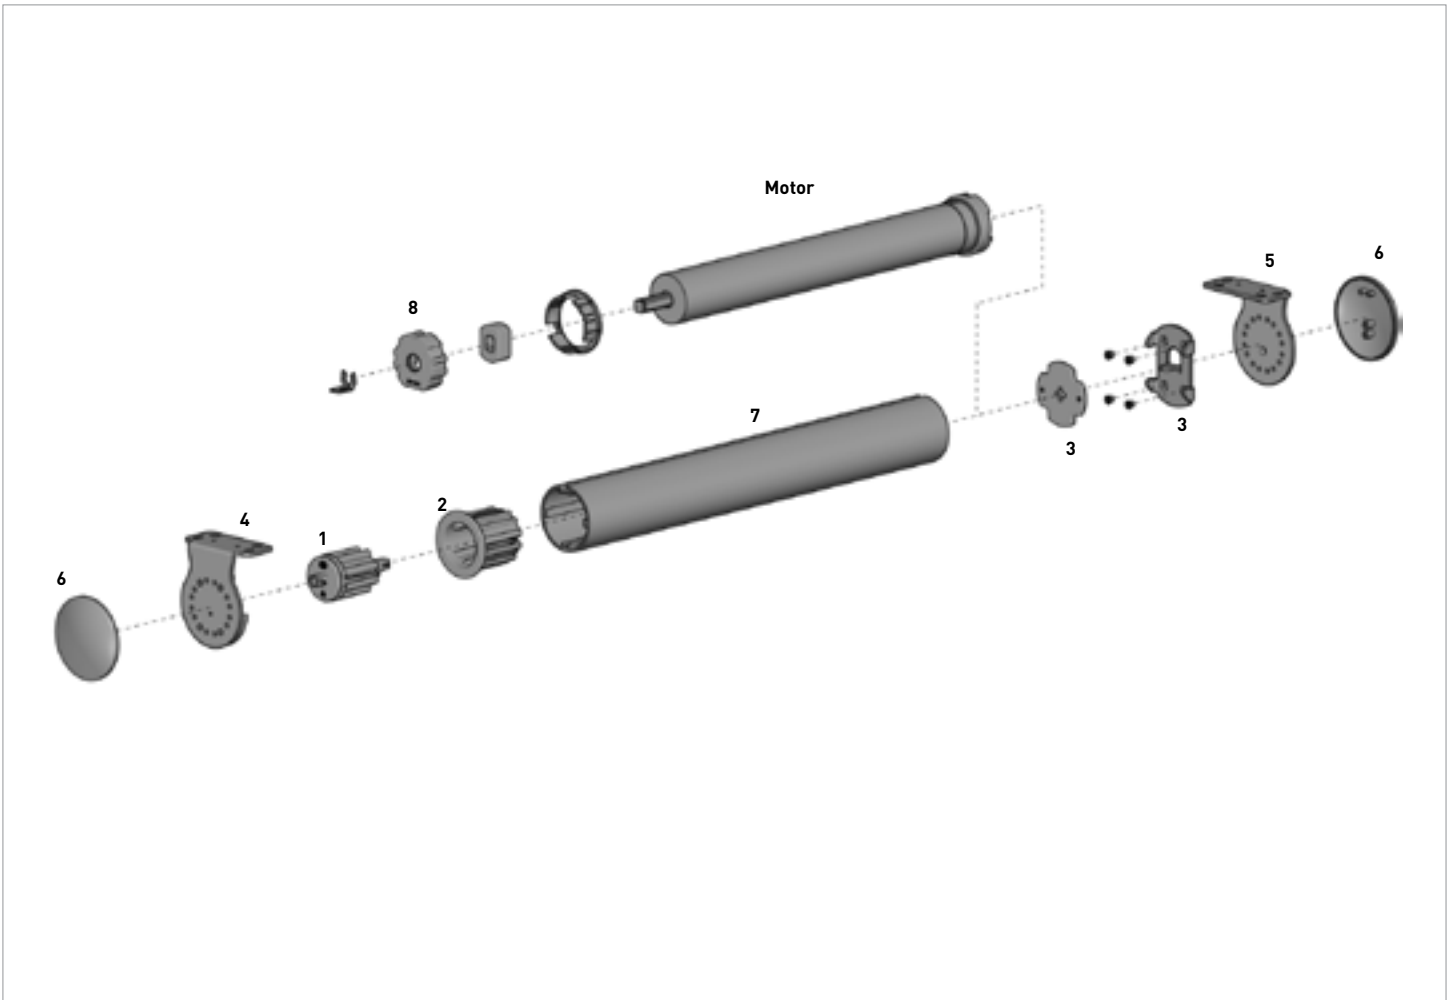

COLOR RANGE

COMPATIBLE AUTOMATE™ MOTORS

- AUTOMATE™ Li-ion Q3.0 & Q10.0
- AUTOMATE™ DCRF Q3.0 & Q10.0
- AUTOMATE™ ACRF Q10.0 & 15
- AUTOMATE™ ACML Q10.0

PRODUCT OPTIONS

NON-ADJUSTABLE BRACKET p.64
Alternative for idle end

ADJUSTABLE BRACKETS p.64
For 5mm height adjustments

DOUBLE BRACKETS p.64
For dual day/night shades

ACCESSORIES FOR THIRD PARTY MOTORS p.65

SYSTEM UPGRADES

S60 MULTI-LINK SYSTEM p.67
For wider spans