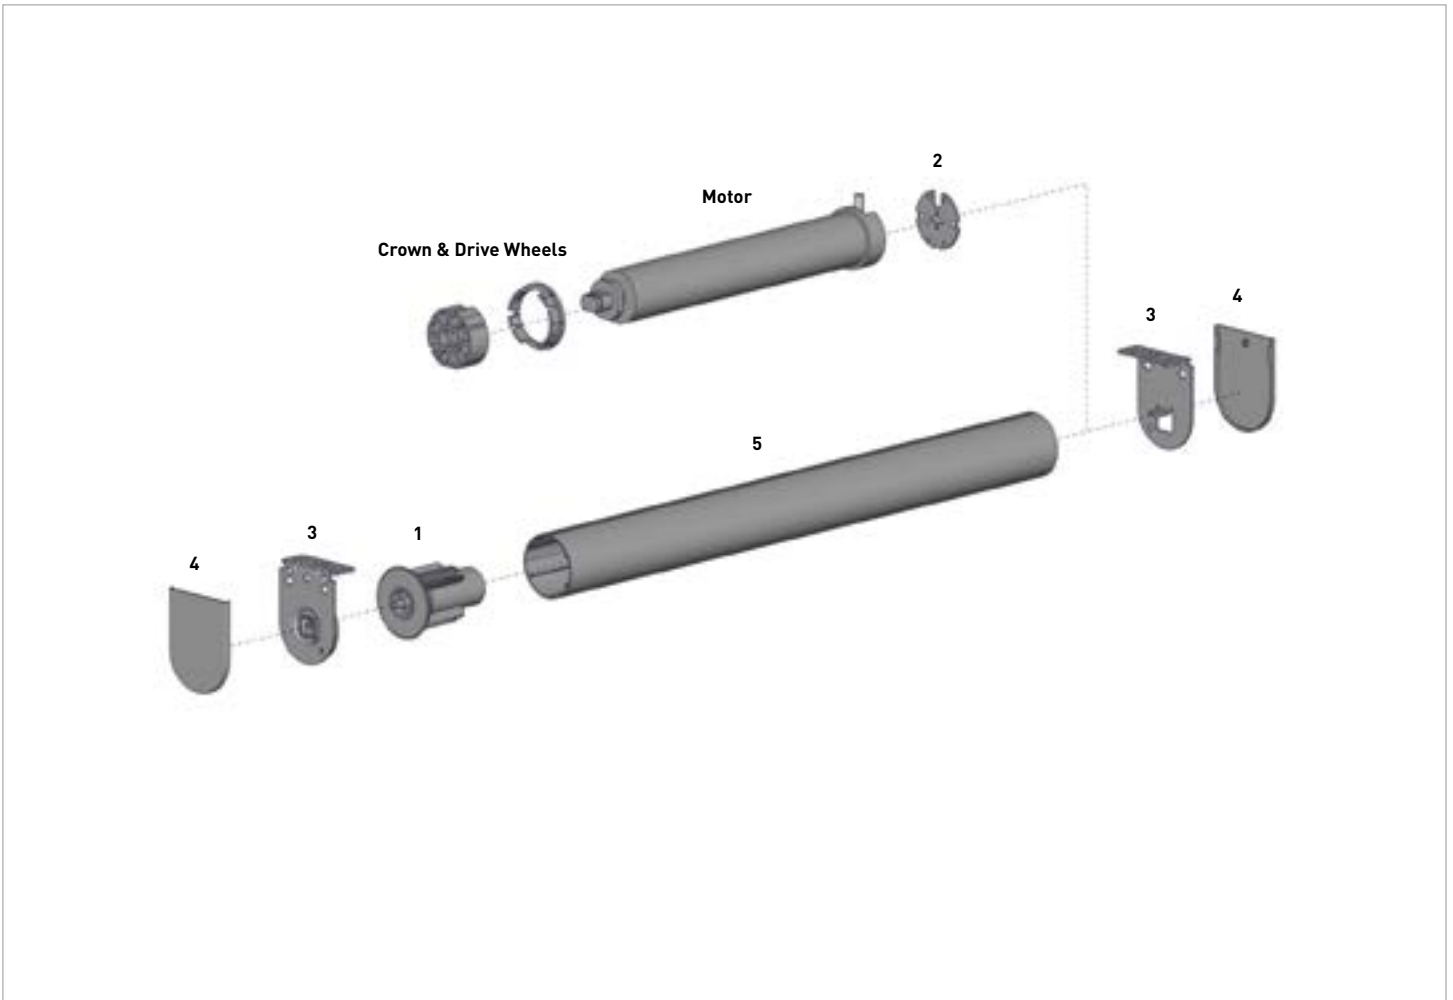

COLOR RANGE

COMPATIBLE AUTOMATE™ MOTORS

- AUTOMATE™ Li-ion 1.1, Q2.0 & 3.0
- AUTOMATE™ DCRF 1.1, Q2.0 & 3.0
- AUTOMATE™ ACML Q6.0 & 6.0
- AUTOMATE™ ACRF Q6.0 & 6.0

PRODUCT OPTIONS

DOUBLE BRACKETS p.32

For dual day/night shades

S45 EASY-LINK™ SYSTEM p.21

For wider spans

SYSTEM UPGRADES

SQUARE CASSETTE 110 p.53

CF90 CASSETTE FASCIA SYSTEM p.58

CF90 EDGE LIGHT BLOCK SYSTEM p.61

For light blackout

P95 SEMI CASSETTE p.55