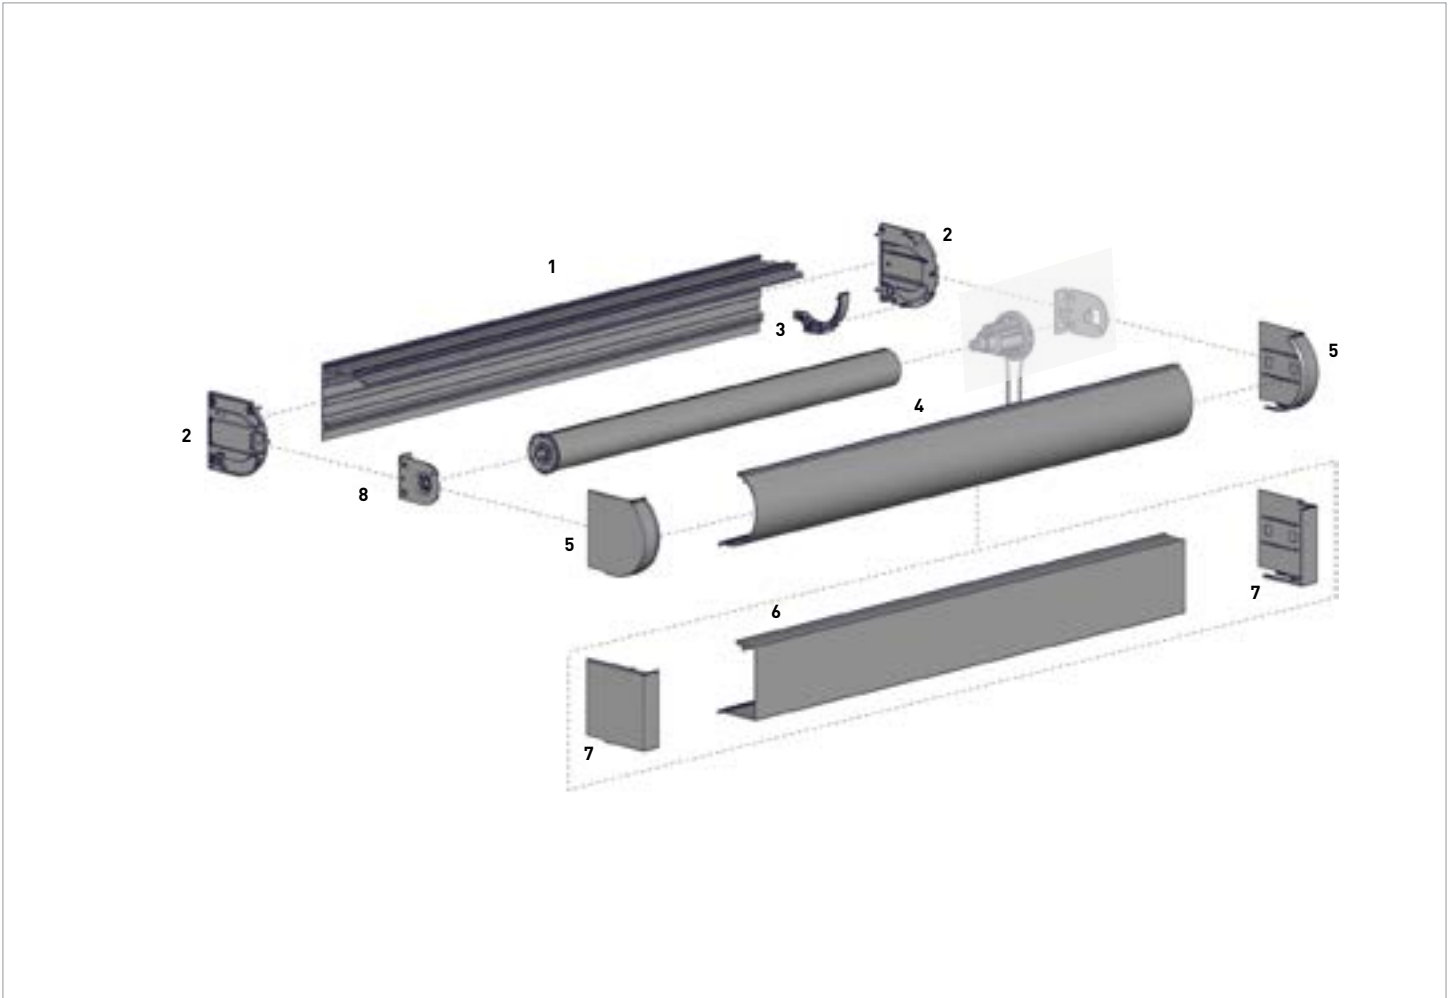

COLOR RANGE

PRODUCT OPTIONS

SEMI-CASSETTE p.58
Use fascia bracket with round cover & round cover set

SEMI-CASSETTE p.58
Use fascia bracket with square cover & square cover set

MOUNTING BRACKETS p.58
Ceiling or wall mount

COMPATIBLE SYSTEMS

S45 EASY-LINK™ SYSTEM p.35
For wider spans

CF90 EDGE LIGHT BLOCK SYSTEM p.61
For light blackout

S45/RB09/SKYLINE CHAINWINDER SYSTEM p.27

AUTOMATE(TM) MOTORIZATION p.31

EASY SPRING ULTRA / SKYLINE p.5