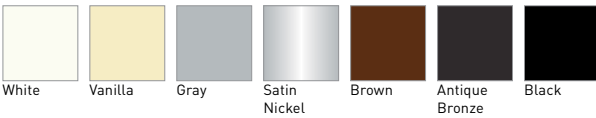

PRICE	
CODE	RE0084610
PACK	50

COLOR. White

COLOR RANGE

PRODUCT OPTIONS

GALAXY SKYLINE GEARED CLUTCH p.14
For heavier shades

SPRING ASSIST GEARED CLUTCH p.14
For lifting heavier shades

DOUBLE BRACKETS p.16
For dual day/night shades