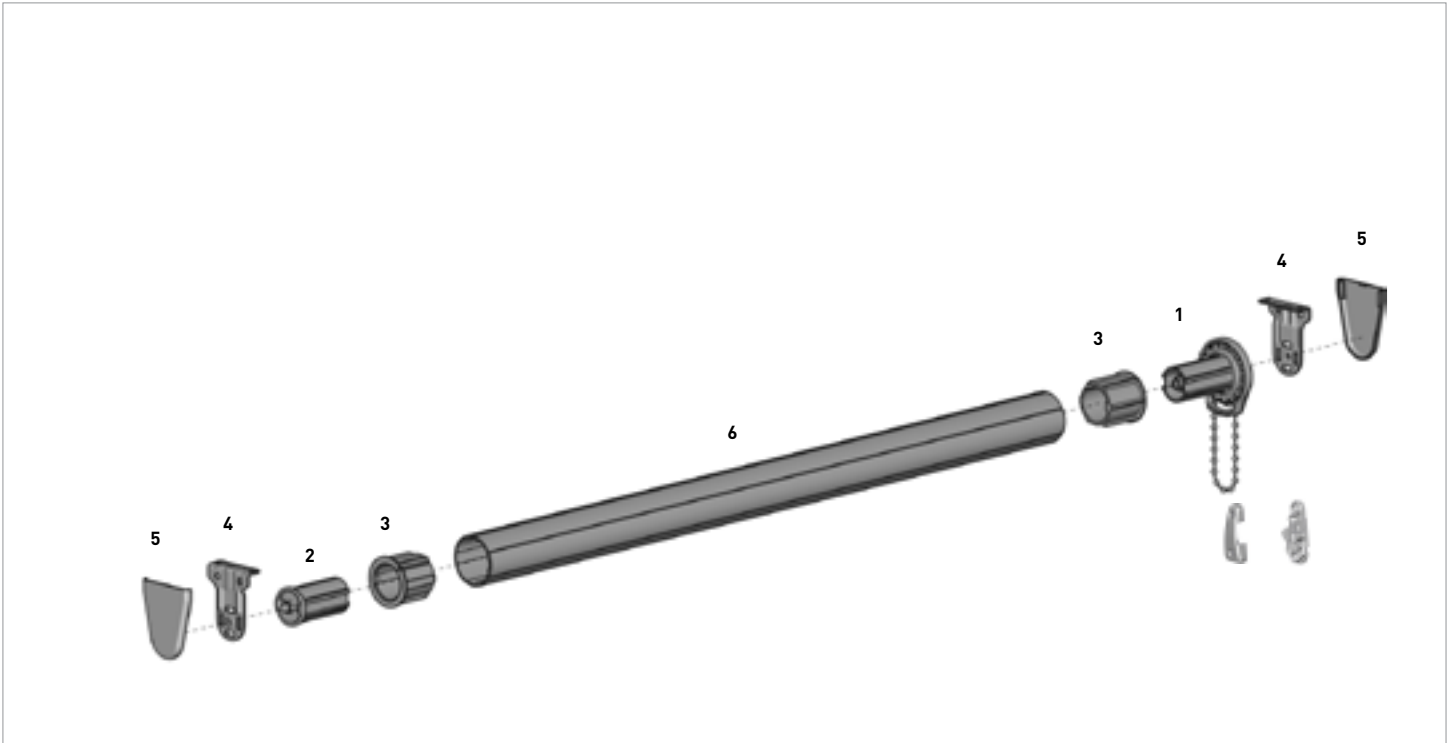

COLOR RANGE

PRODUCT OPTIONS

GALAXY SKYLINE GEARED CLUTCH p.14
For heavier shades

SPRING ASSIST GEARED CLUTCH p.14
For lifting heavier shades

DOUBLE BRACKETS p.16
For dual day/night shades

EASY-LINK™ SYSTEM p.21
For wider spans

AUTOMATE™ MOTORIZATION p.142

CHAIN SHIELD p.47

SYSTEM UPGRADES

SKYLINE SQUARE FASCIA p.17
Square cover

CASSETTE p.51
Round and Square Covers

CONTRACT POCKET p.69
Enclosed square cover

CONTRACT SIDE CHANNELS p.71
For light blackout

CF90, P95 & MKII MOUNTING RAIL p.58
With Use of LX Bracket