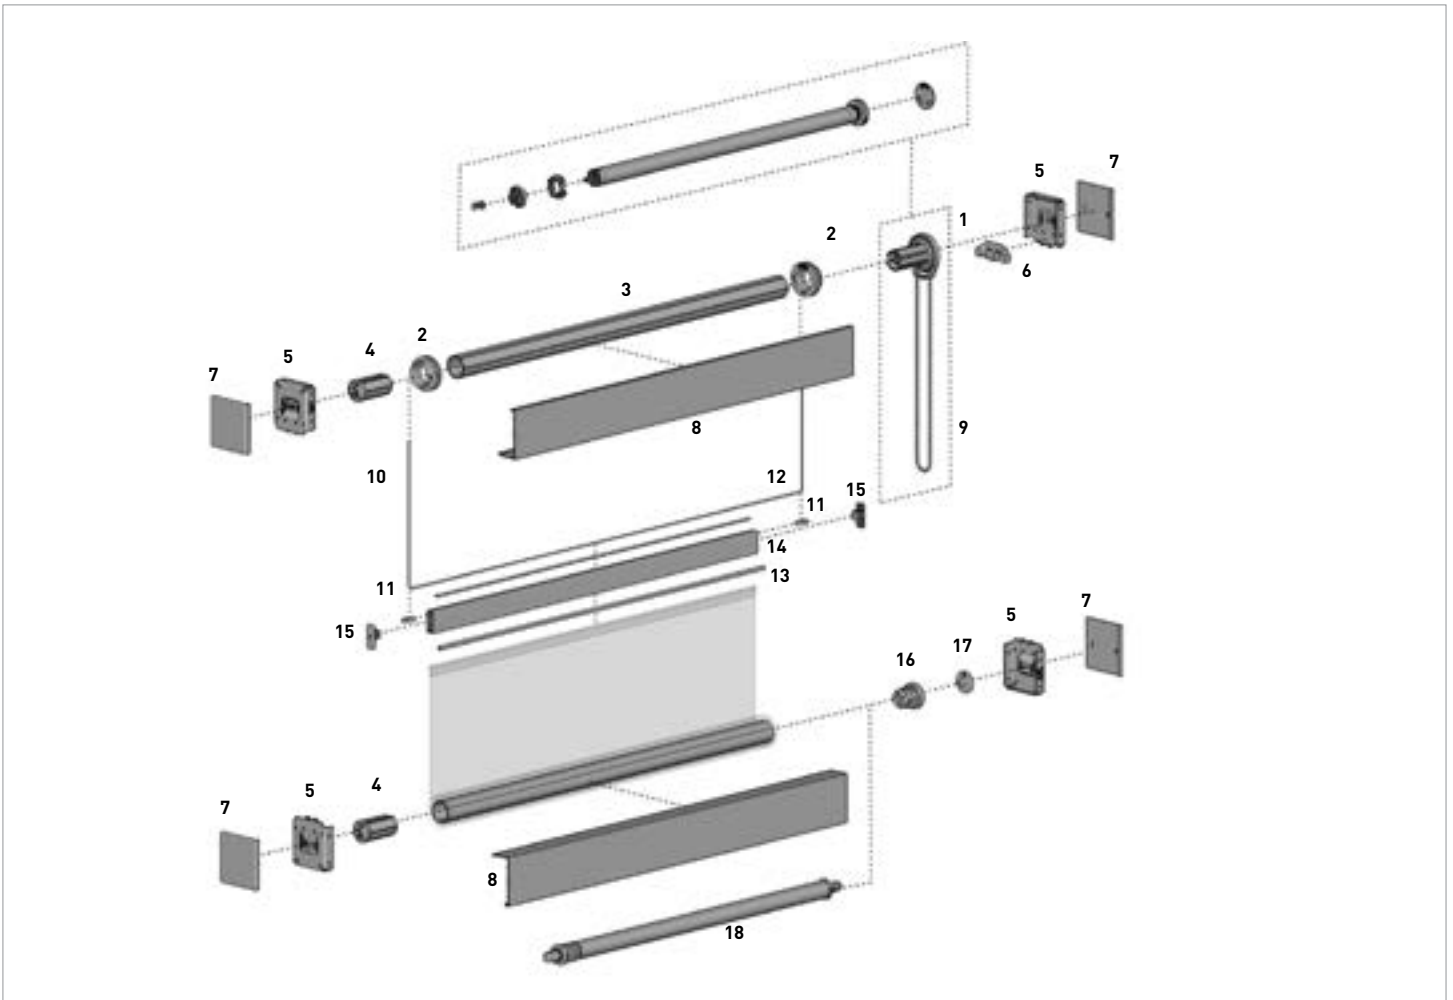

COLOR RANGE

White Anodized Black

COMPATIBLE AUTOMATE™ MOTORS

AUTOMATE™ Li-ion 1.1, Q2.0 & 3.0
AUTOMATE™ DCRF 1.1, Q2.0 & 3.0

PRODUCT OPTIONS

G200 SKYLINE SPRING ASSIST GEARED CLUTCH p.28

OPEN ROLL p.15
Skyline Bracket

SKYLINE SQUARE FASCIA | 3" p.15
Square cover

AUTOMATE™ MOTORIZATION p.142

SYSTEM UPGRADES

CF90 CASSETTE FASCIA SYSTEM p.58

CF90 EDGE LIGHT BLOCK SYSTEM p.61
For light blackout

SKYLINE LX BRACKET p.15