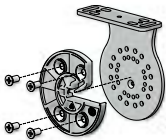

COLOR. Black [050], White [069]
USE WITH. RB10 Idler Head, Bracket Cover Cap

M50 UNIVERSAL MOTOR BRACKET | S60

5

SIZE	60mm	80mm
PRICE		
CODE	RB56-7103-xxx060	RB56-7103-xxx080
PACK	10	5

COLOR. Black [050], White [069]
USE WITH. M50 Motor Adapter, M50 Motor Bracket Cover, Screw Plate Cover
80mm - M50 Somfy Star Head 50 Motor Adapter