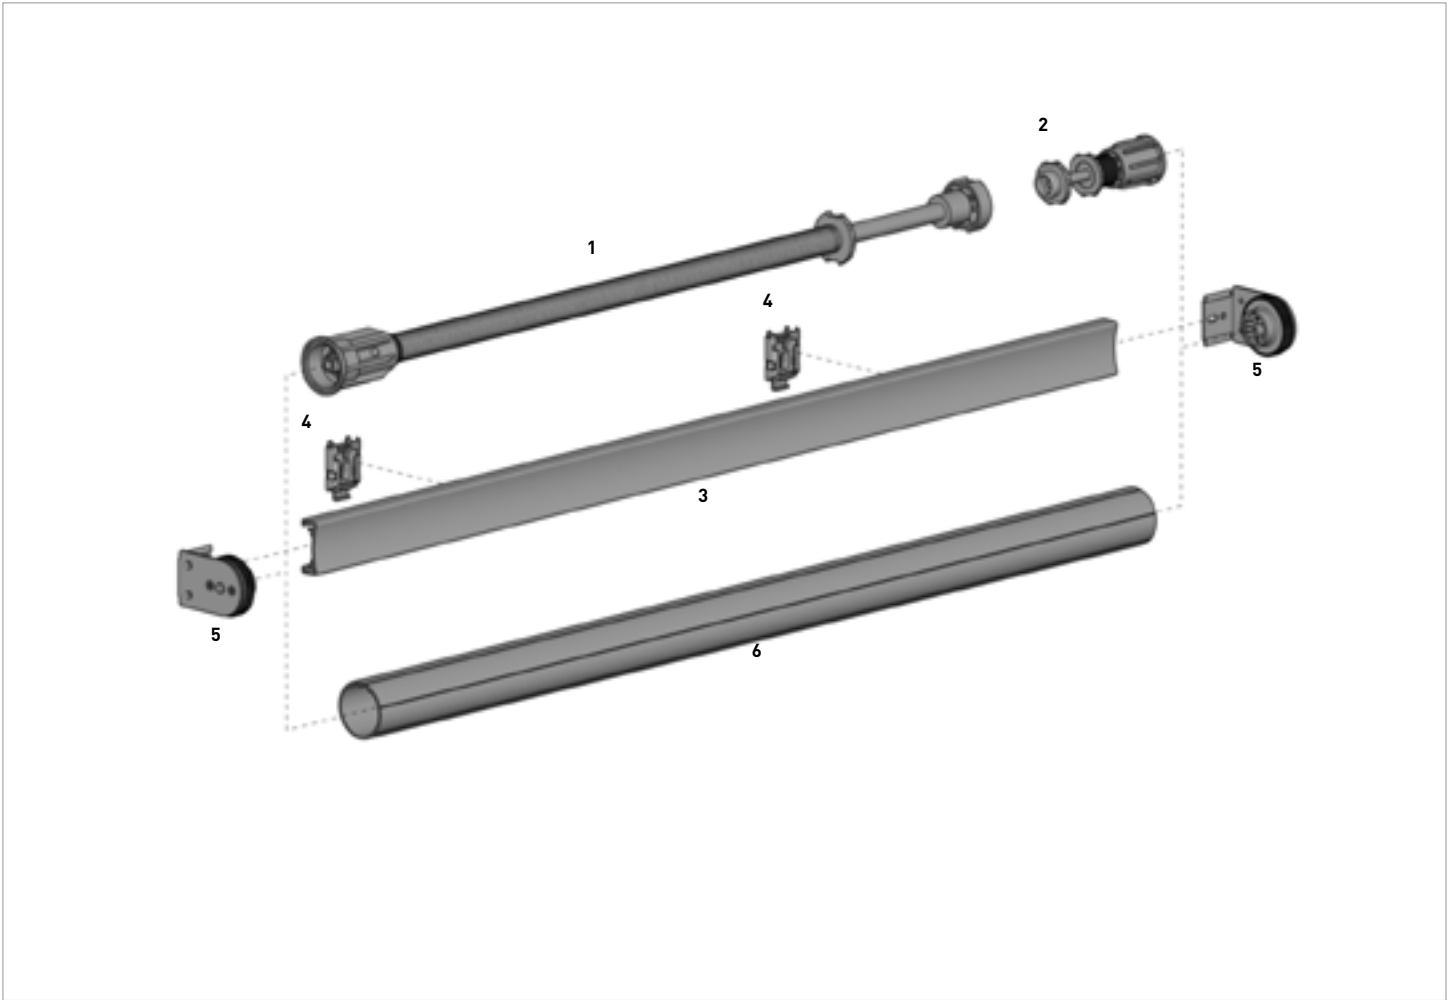

COLOR RANGE

White

SYSTEM UPGRADES

CASSETTE 100/120 p.51
Round cover

A 3D rendering of a round cover component, which is a curved, cylindrical piece with a textured surface.