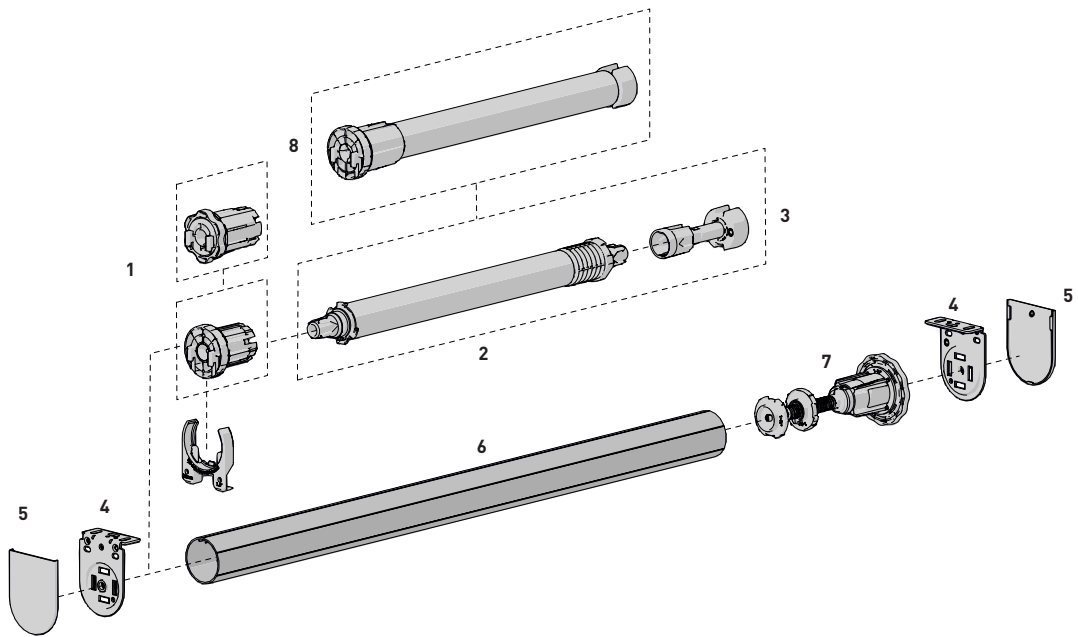

[CLICK HERE FOR MORE](#)

COLOR RANGE

White

PRODUCT OPTIONS

MKII MOUNTING RAIL p.20
For quick installation

SKYLINE EASY-LINK™ SYSTEM p.21
For wider spans

SKYLINE PRE-TENSIONING CLIP p.

SYSTEM UPGRADES

CASSETTE 100/120 p.56
Round cover

SQUARE CASSETTE 110 p.53

CF90 CASSETTE FASCIA SYSTEM p.58

SKYLINE FASCIA SYSTEM p.17

P95 SEMI CASSETTE p.56