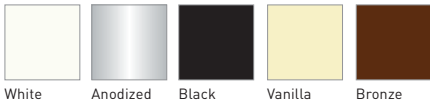

[CLICK HERE FOR MORE](#)

COLOR RANGE

White Anodized Black Vanilla Bronze

PRODUCT OPTIONS

LX BRACKETS

p.54

COMPATIBLE SYSTEMS

EASY SPRING