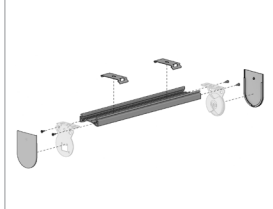

## SKYLIGHT

Skylight Zipscreen	75
--------------------	----

[CLICK HERE FOR MORE](#)

**COLOR RANGE**

White Black

**PRODUCT OPTIONS**

**MKII MOUNTING RAIL** p.20  
For quick installation

**SYSTEM UPGRADES**