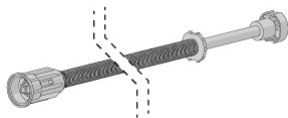

TYPE	1.2 x 300mm
PRICE	
CODE	RE0080400
PACK	1

TYPE	1.5 x 450mm	1.7 x 550mm	1.1x 180mm
PRICE			
CODE	RE0080500	RE0084400	RE0084910
PACK	1	1	1

COLOR. White

**EASY SPRING PLUS PRE-ROTATION TOOL**

-

PRICE	
CODE	RE0084200
PACK	1