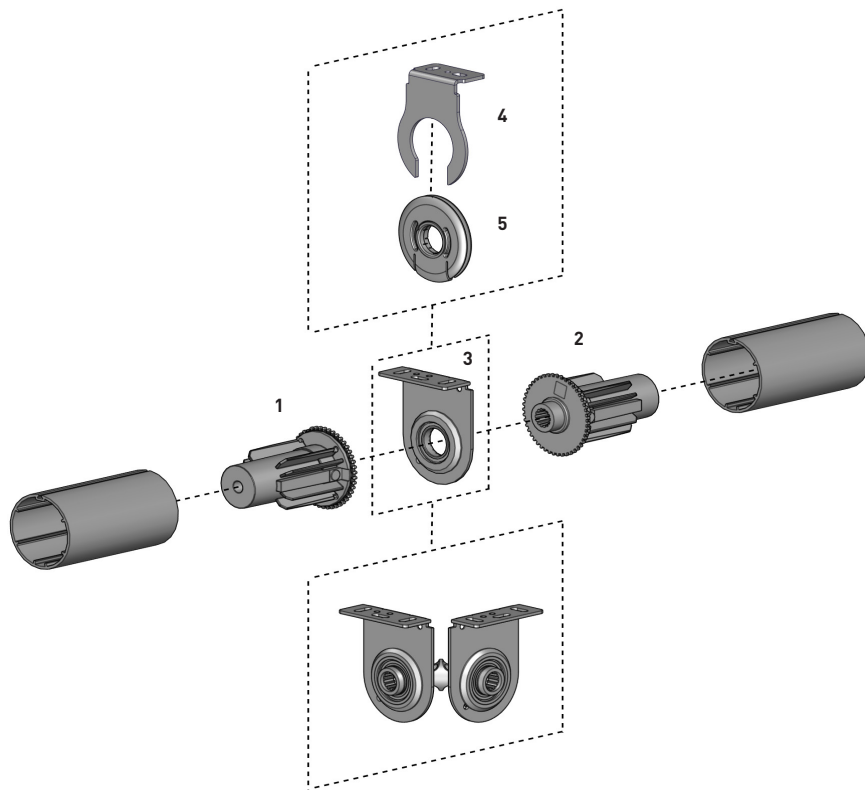

[CLICK HERE FOR MORE](#)

COLOR RANGE

White Black

PRODUCT OPTIONS

GALAXY SKYLINE GEARED CLUTCH
For heavier shades

p.14

SPRING ASSIST GEARED CLUTCH
For lifting heavier shades

p.14

DOUBLE BRACKETS
For dual day/night shades

p.16

AUTOMATE™ MOTORIZATION

p.142

SYSTEM UPGRADES

SKYLINE SQUARE FASCIA
Square cover

p.17

CASSETTE
Round and Square Covers

p.53

CONTRACT POCKET
Enclosed square cover

p.69

CONTRACT SIDE CHANNELS
For light blackout

p.71

CF90, P95 & MKII MOUNTING RAIL
With Use of LX Bracket

p.58