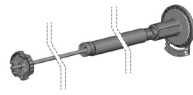

G400 GALAXY R-SERIES GEARED SPRING ASSIST

1

TYPE	36" | Left
PRICE	
CODE	RGAL400SA36Lxx
PACK	6

TYPE	36" | Right	45" | Left	45" | Right
PRICE			
CODE	RGAL400SA36Rxx	RGAL400SA45Lxx	RGAL400SA45Rxx
PACK	6	6	6

COLOR. Black (BK), White (W)