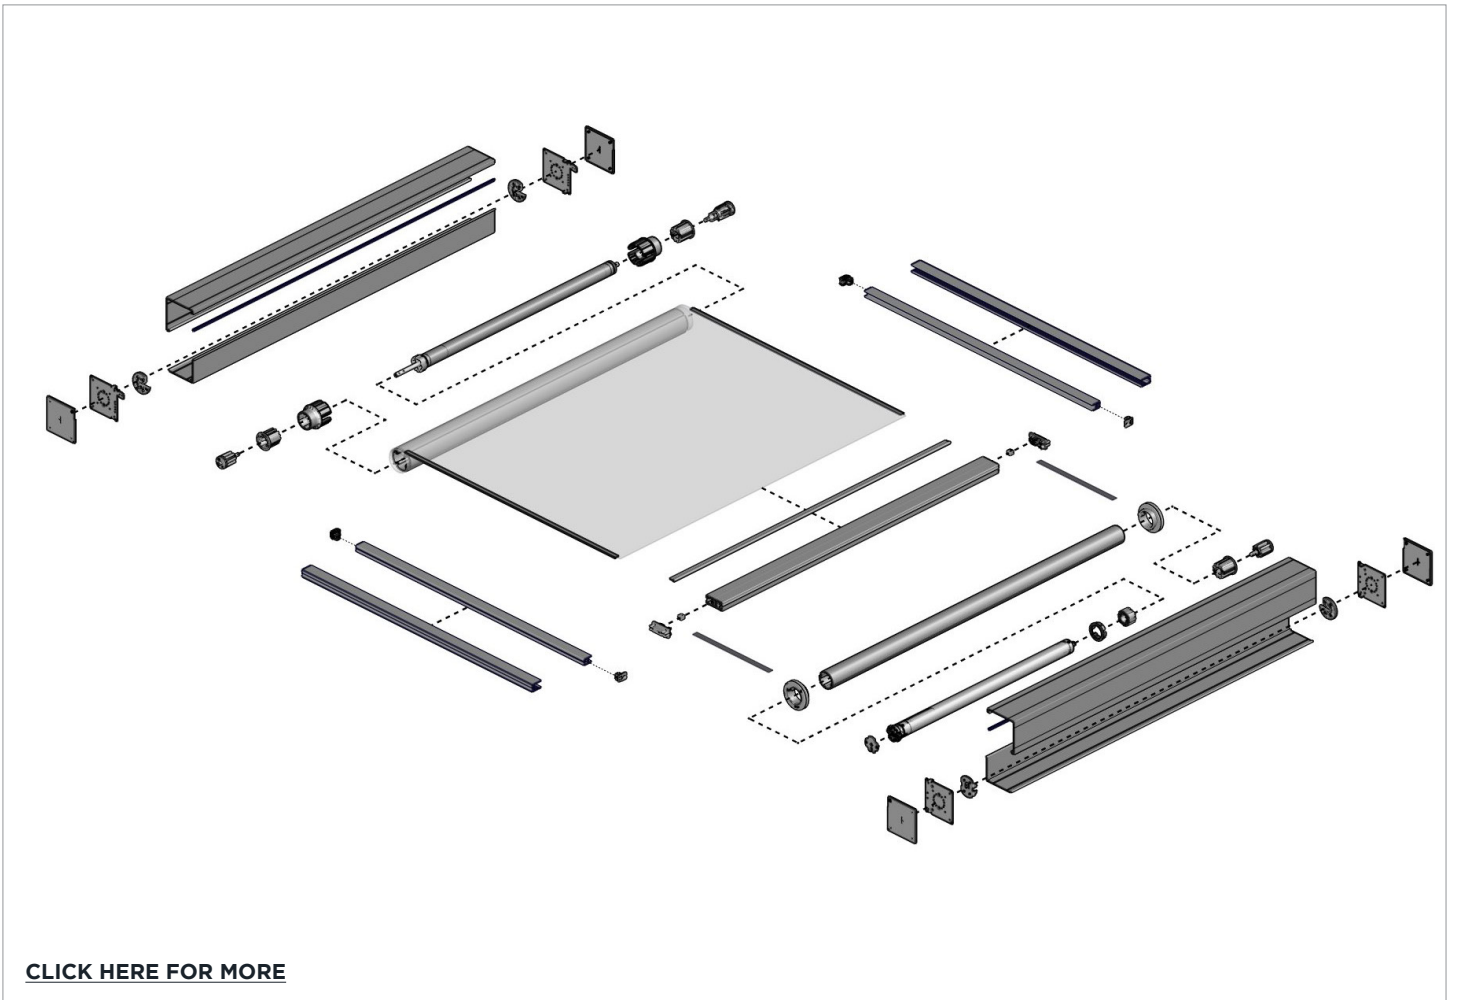

USE WITH. Cassette Edge Side Guide

.....

COLOR RANGE

Pure White Black

PRODUCT OPTIONS

SYSTEM UPGRADES

**BOX 120 - COVER, 'SH-33' SQUARE**

19 ft. (5.8m) Piece