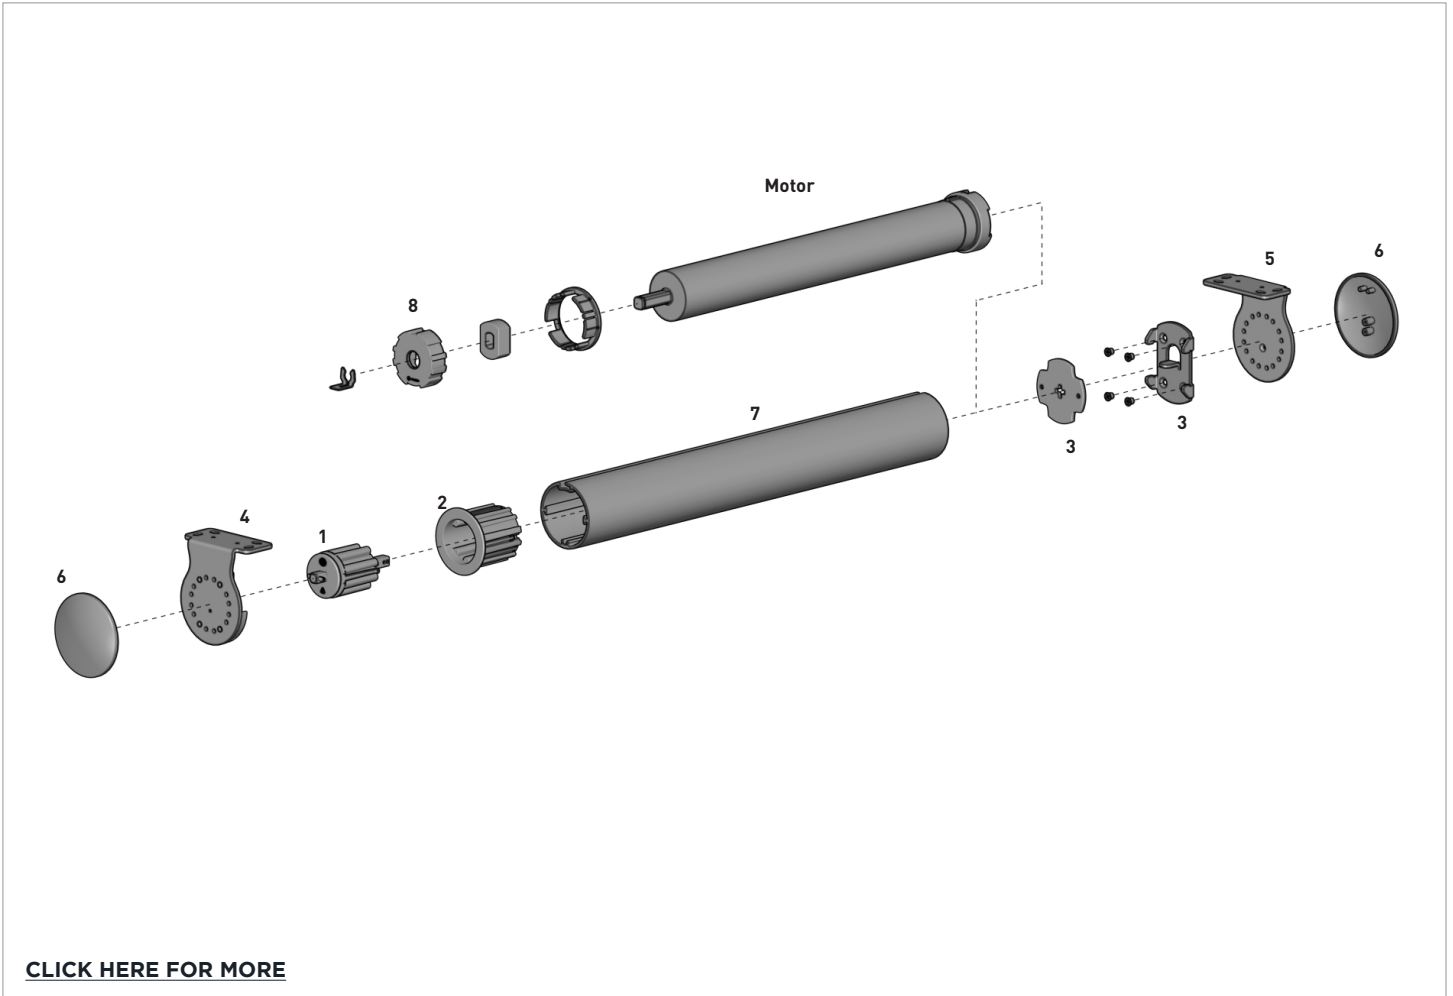

[CLICK HERE FOR MORE](#)

COLOR RANGE

Pure White Black

COMPATIBLE AUTOMATE™ MOTORS

- AUTOMATE™ Li-ion Q3.0 & Q10.0
- AUTOMATE™ DCRF Q3.0 & Q10.0
- AUTOMATE™ ACRF Q10.0 & 15
- AUTOMATE™ ACML Q10.0

PRODUCT OPTIONS

NON-ADJUSTABLE BRACKET

p.64

Alternative for idle end

ADJUSTABLE BRACKETS

p.64

For 5mm height adjustments

DOUBLE BRACKETS

p.64

For dual day/night shades

ACCESSORIES FOR THIRD PARTY MOTORS

p.65

SYSTEM UPGRADES

S60 MULTI-LINK SYSTEM

p.69

For wider spans