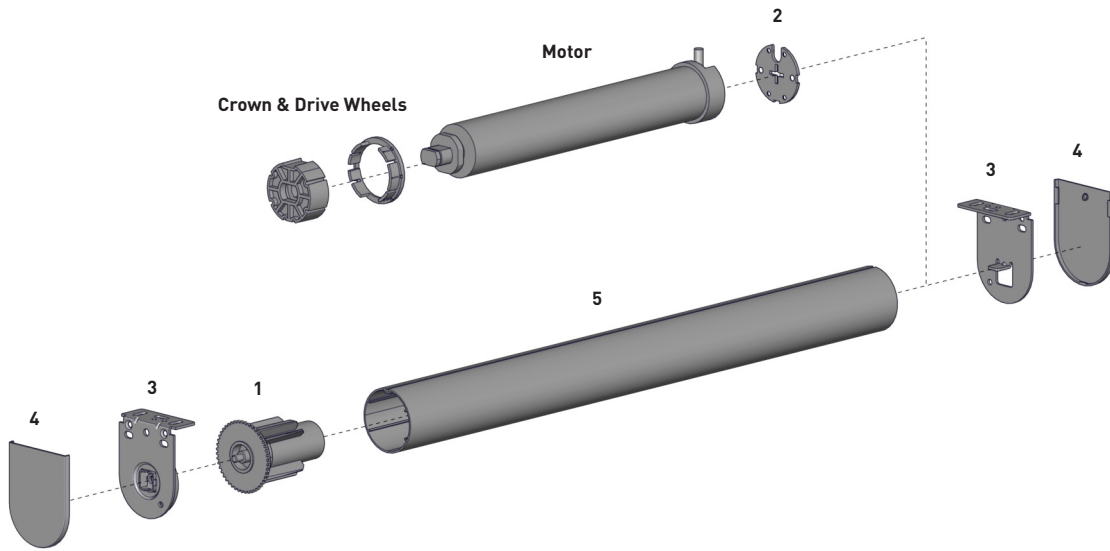

[CLICK HERE FOR MORE](#)

COLOR RANGE

Pure White

COMPATIBLE AUTOMATE™ MOTORS

- AUTOMATE™ Li-ion 1.1, Q2.0 & 3.0
- AUTOMATE™ DCRF 1.1, Q2.0 & 3.0
- AUTOMATE™ ACML Q6.0 & 6.0
- AUTOMATE™ ACRF Q6.0 & 6.0

PRODUCT OPTIONS

DOUBLE BRACKETS

p.32

For dual day/night shades

S45 EASY-LINK™ SYSTEM

p.21

For wider spans

SYSTEM UPGRADES

SQUARE CASSETTE 110

p.53

CF90 CASSETTE FASCIA SYSTEM

p.58

CF90 EDGE LIGHT BLOCK SYSTEM

p.61

For light blackout

P95 SEMI CASSETTE

p.55