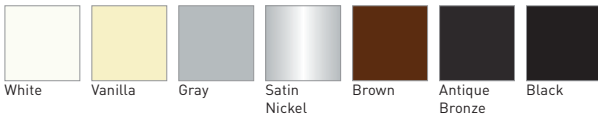

COLOR. White

**BRACKET WITH SIDE ADJUSTER FOR SINGLE SHADES**

5b

PRICE	
CODE	RE0084610
PACK	50

COLOR. White

[CLICK HERE FOR MORE](#)

**COLOR RANGE**

**PRODUCT OPTIONS**