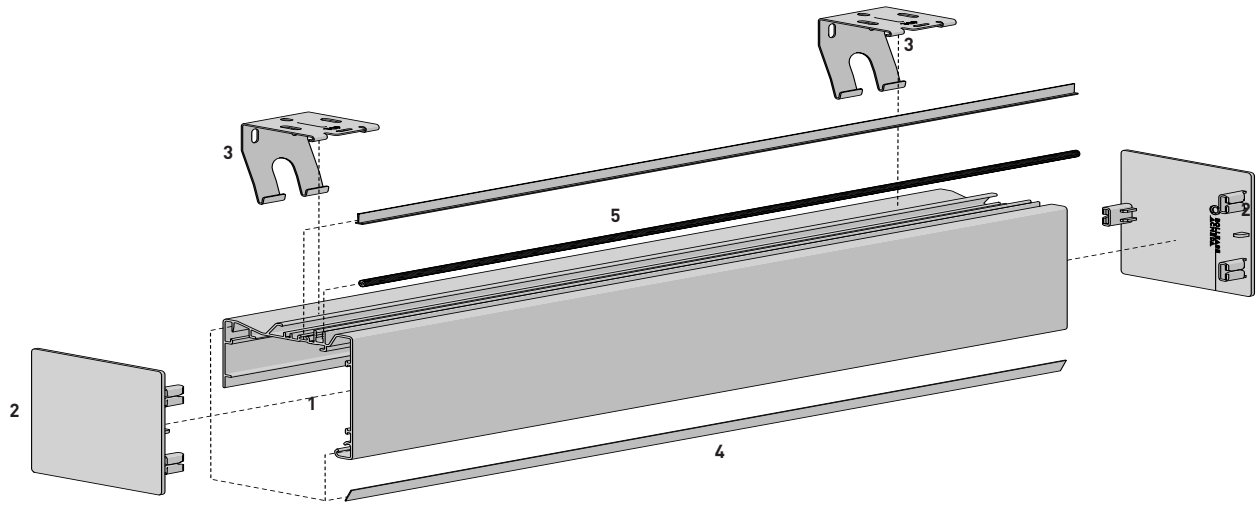

[CLICK HERE FOR MORE](#)

COLOR RANGE

White Anodized Black Vanilla Bronze

PRODUCT OPTIONS

LX BRACKETS

p.54

COMPATIBLE SYSTEMS

EASY SPRING