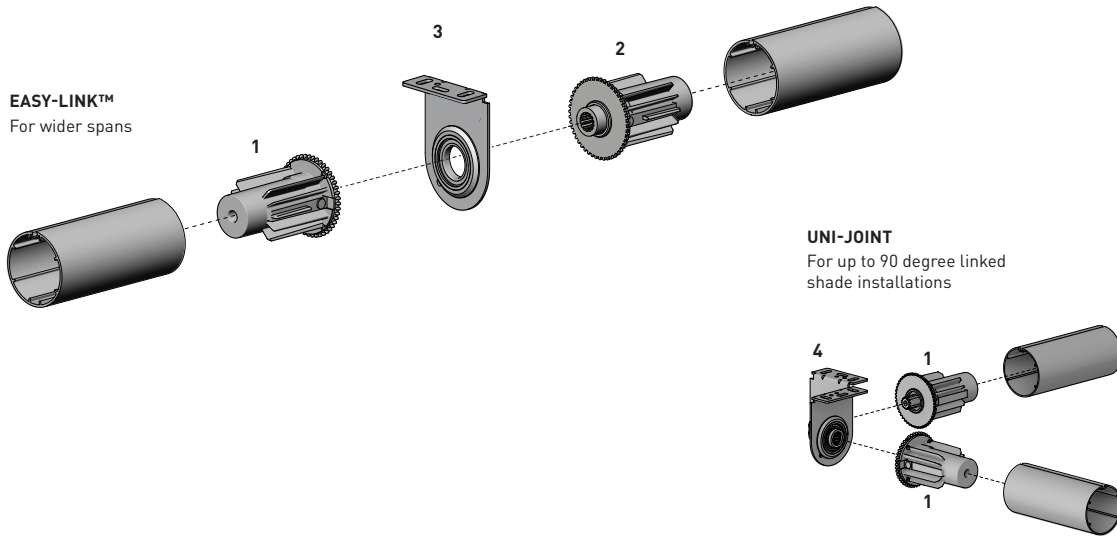

[CLICK HERE FOR MORE](#)

COLOR RANGE

Pure White

PRODUCT OPTIONS

DOUBLE BRACKETS

p.36

For dual day/night shades

COMPATIBLE SYSTEMS

S45/RB09 CHAINWINDER SYSTEM

p.27

S45/RB05 CRANK GEAR SYSTEM

p.29

AUTOMATE™ MOTORIZATION

p.31