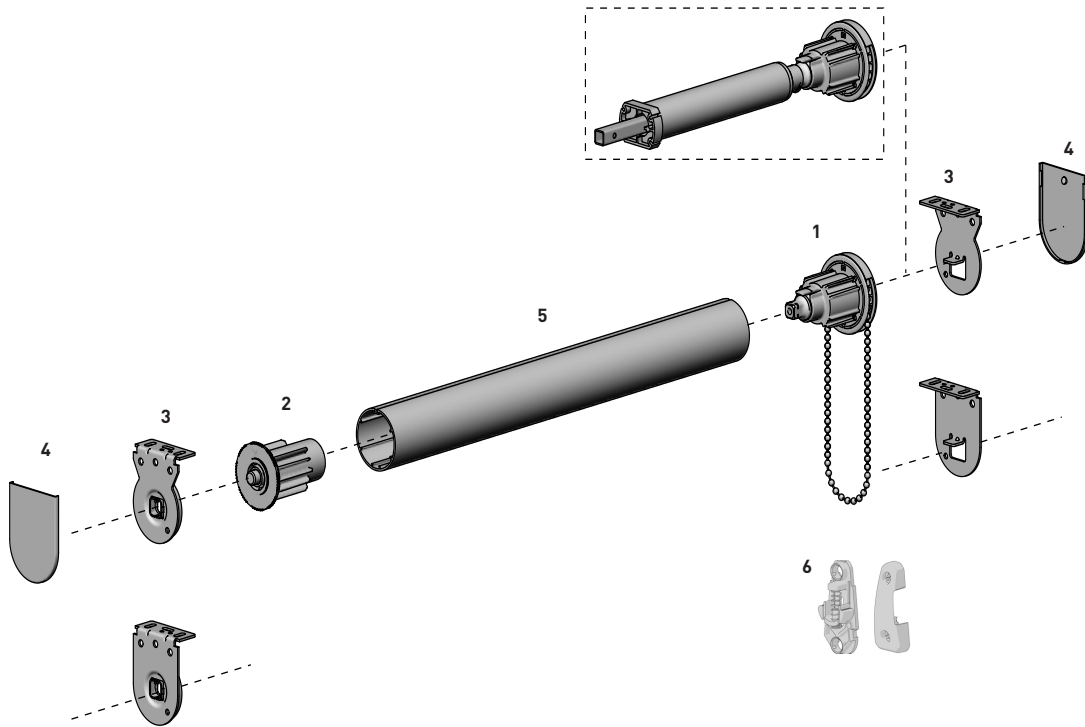

[CLICK HERE FOR MORE](#)

COLOR RANGE

Pure White Silver Gray Black

PRODUCT OPTIONS

EASY-LIFT RETROFIT BOOSTER p.28
For lighter lifting

DOUBLE BRACKETS p.28
For dual day/night shades

S45 EASY-LINK™ SYSTEM p.21
For wider spans

CHAIN SHIELD p.47

SYSTEM UPGRADES

SQUARE CASSETTE 110 p.53

CF90 CASSETTE FASCIA SYSTEM p.58

CF90 EDGE LIGHT BLOCK SYSTEM p.61
For light blackout

P95 SEMI CASSETTE p.55