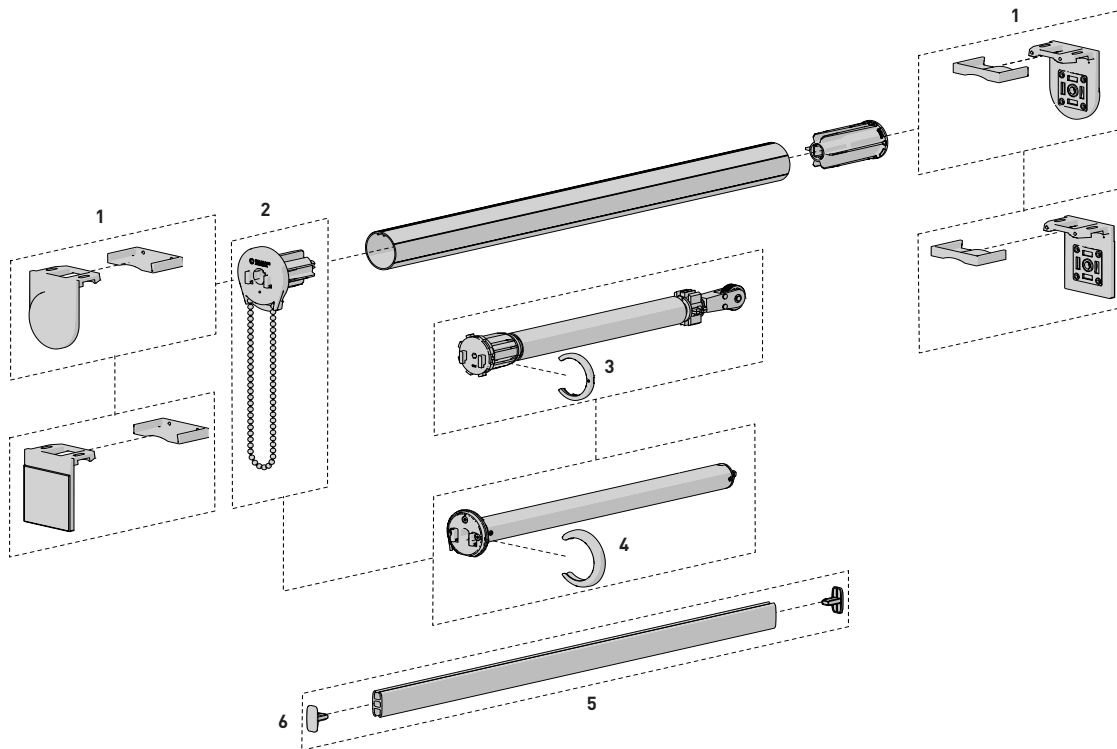

[CLICK HERE FOR MORE](#)

COLOR RANGE

PRODUCT OPTIONS

COMPATIBLE SYSTEMS

**SKYLINE OPULENCE ROUND BRACKET WITH COVER**

1

PRICE	
CODE	SL01-9013-xxx045
PACK	20

COLOR. White (069), Black (050), Satin Nickel (034), Antique Bronze (079)  
 USE WITH. Skyline