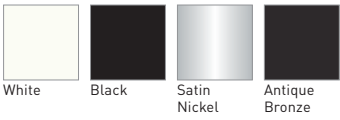

[CLICK HERE FOR MORE](#)

COLOR RANGE

PRODUCT OPTIONS

COMPATIBLE SYSTEMS

**SKYLINE OPULENCE ROUND BRACKET WITH COVER**

1

PRICE	
CODE	SL01-9013-xxx045
PACK	20

COLOR. White (069), Black (050), Satin Nickel (034), Antique Bronze (079)  
 USE WITH. Skyline