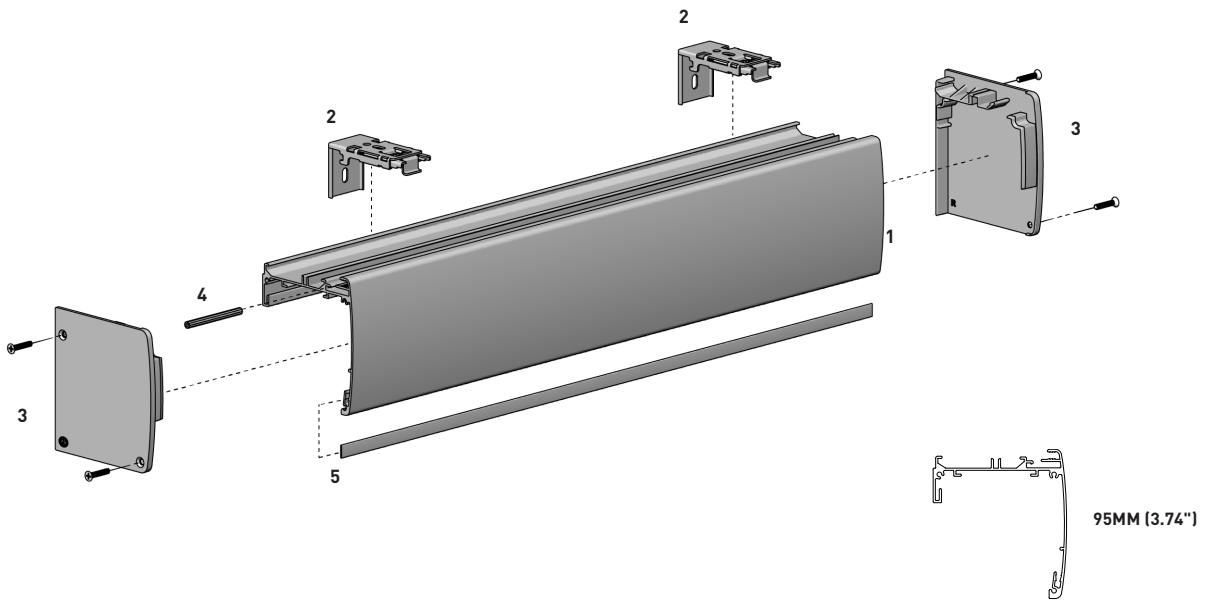

COLOR. Black (050), Silver Grey (338), Pure White (069)  
USE WITH. Square Cassette 110

**SCREW #6 X 3/8" HEX SLOTTED**

-

PRICE	
CODE	SC6375H25
PACK	25

USE WITH. LX Brackets

[CLICK HERE FOR MORE](#)

COLOR RANGE