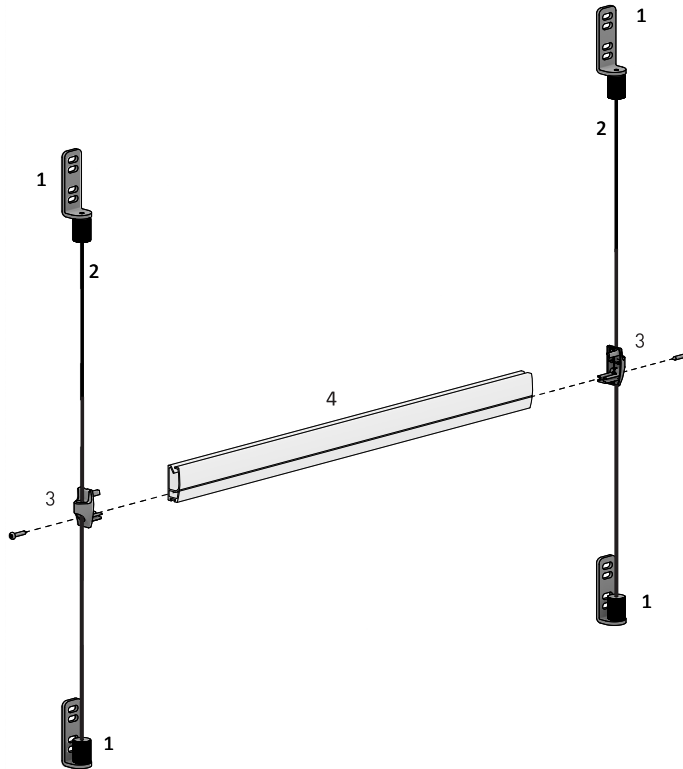

[CLICK HERE FOR MORE](#)

COLOR RANGE

Silver Gray Black

PRODUCT OPTIONS

TENSIONING WIRE STOPPER

p.38

Alternate base mounting device

COMPATIBLE SYSTEMS

EASY SPRING ULTRA

p.3

S45/RB09 CHAINWINDER SYSTEM

p.27

S45/RB05 CRANK GEAR SYSTEM

p.29

AUTOMATE™ MOTORIZATION

p.31