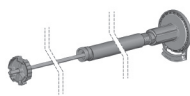

G400 SKYLINE SPRING ASSIST GEARED CLUTCH

1

TYPE	36" Left	36" Right
PRICE		
CODE	RGAL400SAH36Lxx	RGAL400SAH36Rxx
PACK	6	6

TYPE	45" Left	45" Right
PRICE		
CODE	RGAL400SAH45Lxx	RGAL400SAH45Rxx
PACK	6	6

COLOR. White (W), Black (BK)
USE WITH. 2-1/2" tube only

LX SKYLINE BRACKET