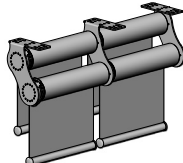

DOUBLE BRACKETS p.68
For dual day/night shades