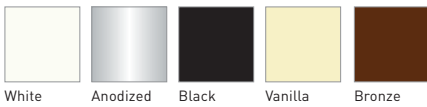

COLOR. Black (050), Silver Grey (338), Pure White (069)  
USE WITH. Square Cassette 110

**SCREW #6 X 3/8" HEX SLOTTED**

-

PRICE	
CODE	SC6375H25
PACK	25

USE WITH. LX Brackets

[CLICK HERE FOR MORE](#)

COLOR RANGE