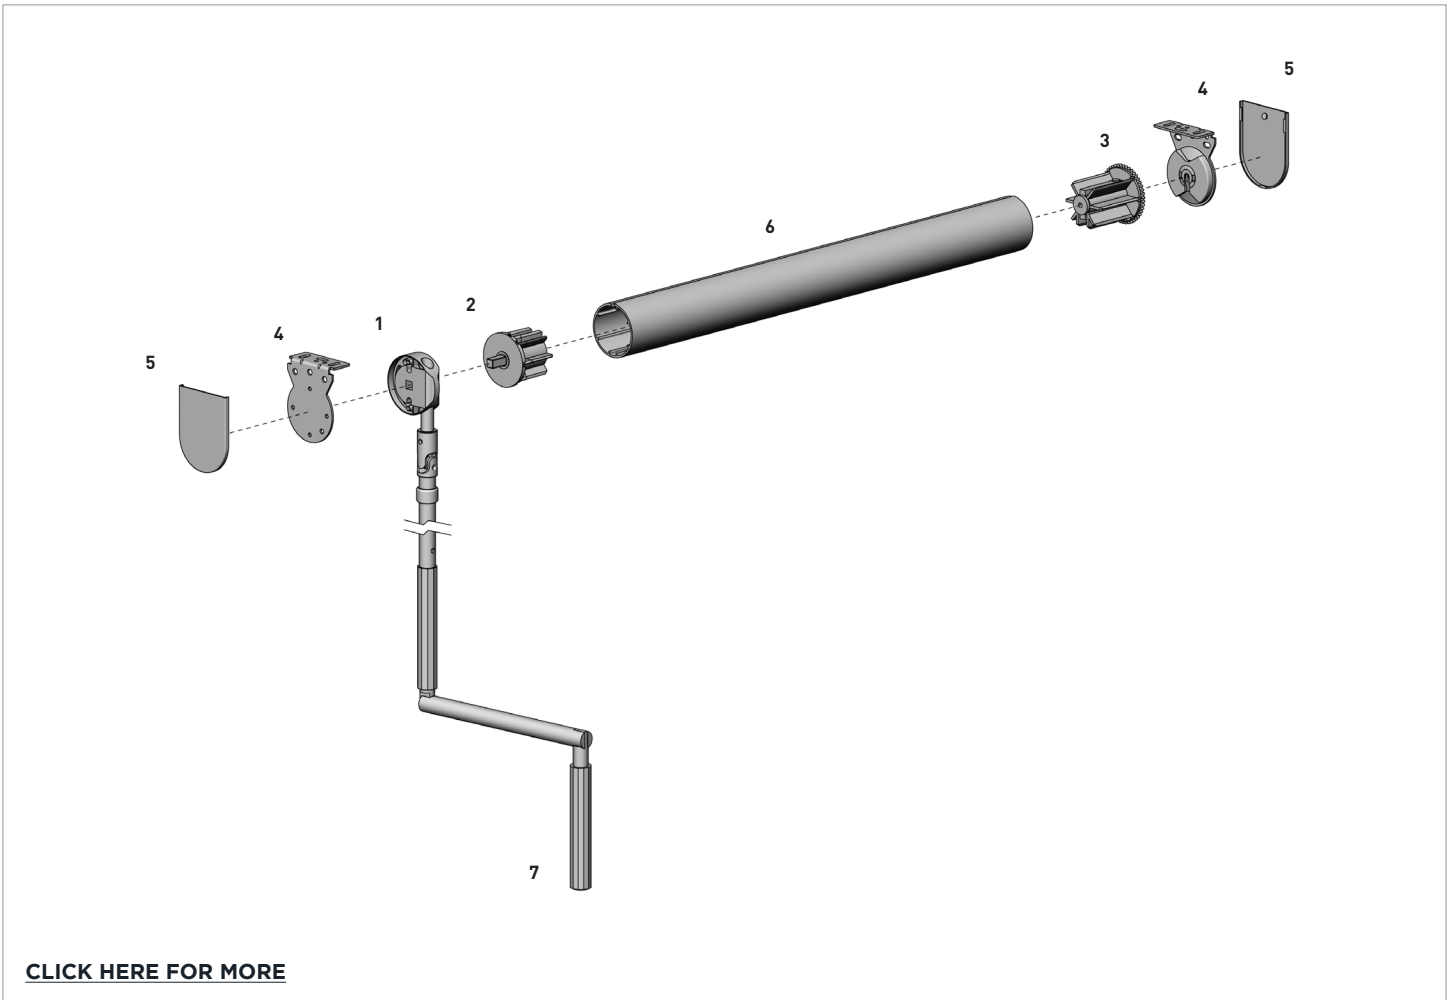

COLOR RANGE

PRODUCT OPTIONS

COUPLING JOINT

p.30

Allows for removable arm

CRANK ARM FIXING SUPPORT

p.30

Secures arm to wall

S45 EASY-LINK™ SYSTEM

p.21

For wider spans

SYSTEM UPGRADES

CF90 CASSETTE FASCIA SYSTEM

p.58

CF90 EDGE LIGHT BLOCK SYSTEM

p.61

For light blackout