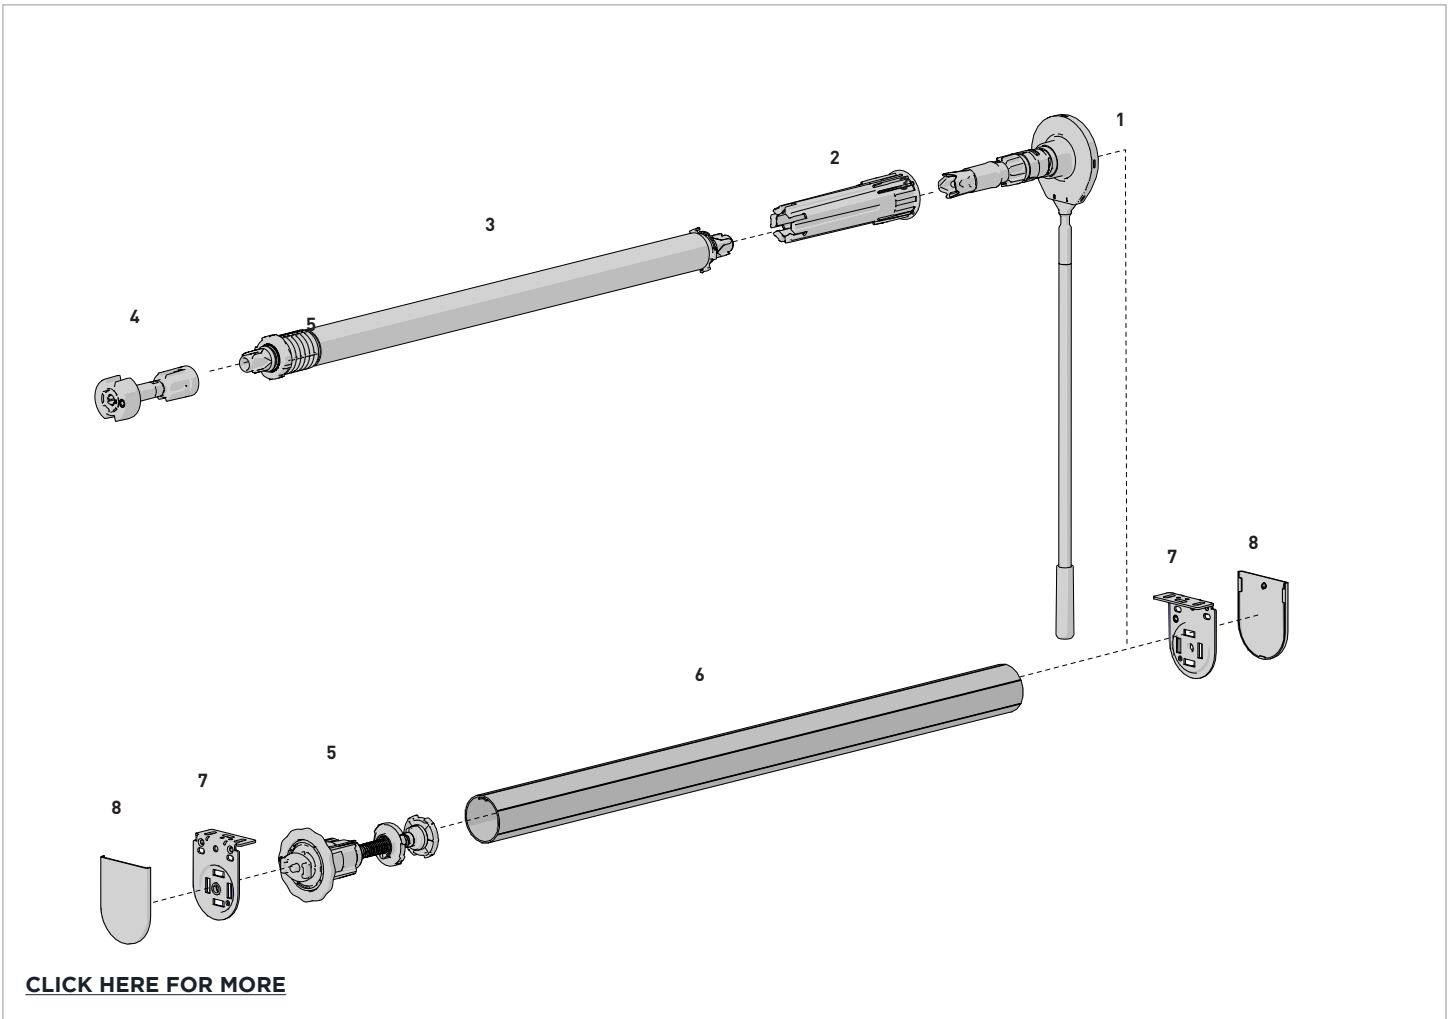

**ESU SKYLINE PRE-TENSION RETAINING CLIP**

PRICE	
CODE	RB12-3812-503038
PACK	50

COLOR. Orange [503]  
USE WITH. Spring Control, Compact Booster

[CLICK HERE FOR MORE](#)

**COLOR RANGE**

Pure White

**PRODUCT OPTIONS**