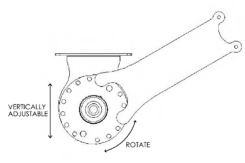

PRODUCT OPTIONS

**UNI-LINK** p.68  
 Angle linked shades up to 90 degrees

**DOUBLE BRACKETS** p.68  
 For dual day/night shades

**ADJUSTABLE BRACKETS** p.68  
 For 5mm height adjustments

COMPATIBLE SYSTEMS