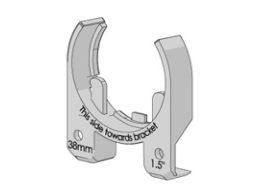

**MKII MOUNTING RAIL** p.20  
For quick installation

**SKYLINE EASY-LINK™ SYSTEM** p.21  
For wider spans

**SKYLINE PRE-TENSIONING CLIP** p.

SYSTEM UPGRADES

**CASSETTE 100/120** p.56  
Round cover

**SQUARE CASSETTE 110** p.53