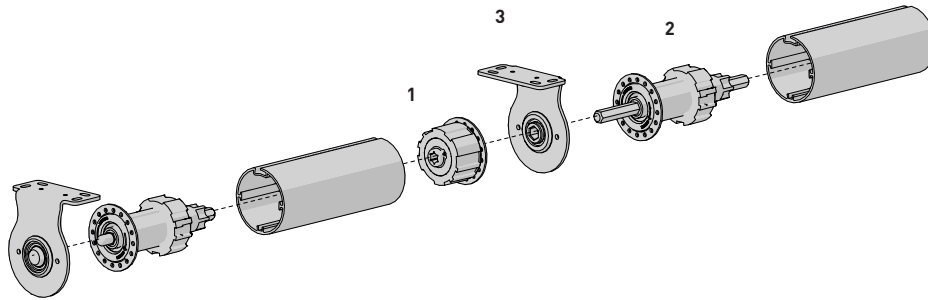

[CLICK HERE FOR MORE](#)

COLOR RANGE

Pure White Black

PRODUCT OPTIONS

UNI-LINK p.68
Angle linked shades up to 90 degrees

DOUBLE BRACKETS p.68
For dual day/night shades

ADJUSTABLE BRACKETS p.68
For 5mm height adjustments

COMPATIBLE SYSTEMS

AUTOMATE™ MOTORIZATION p.65