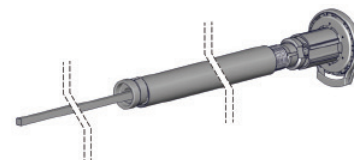

TYPE	1" Exterior *	1-1/8" Exterior*	1-1/8"Satin Nickel	1-1/8" Ant. Bronze
PRICE				
CODE	SL10H01xxEXT	SL10H02xxEXT	SL10H01SN	SL10H01AB
PACK	25	25	25	25

COLOR. White (W), Vanilla (V), Gray (G), Brown (BR), Black (BK)

SL15 CLUTCH

TYPE	1-1/8" Colors Below	1-1/8" Exterior Colors	1-1/8" Satin Nickel
PRICE			
CODE	SL15H01xx	SL15H01xxEXT	SL15H01SN
PACK	25	25	25

TYPE	1-1/8" Antique Bronze
PRICE	
CODE	SL15H01AB
PACK	25

COLOR. White (W), Vanilla (V), Gray (G), Brown (BR), Black (BK),

SL20 CLUTCH

* Available in White and Black Only

TYPE	1-1/2" Colors Below	1-1/2" Exterior Colors*
PRICE		
CODE	SL20H53xx	SL20H53xxEXT
PACK	25	25

TYPE	1-1/2" Satin Nickel	1-1/2" Antique Bronze
PRICE		
CODE	SL20H53SN	SL20H53AB
PACK	25	25

COLOR. White (W), Vanilla (V), Gray (G), Brown (BR), Black (BK),

LOCKING RETAINING SPEARS

TYPE	SL10-SL15 Black	SL20 Black
PRICE		
CODE	RE0030420	RE0030520
PACK	25	25

COLOR. Black

SL30 CLUTCH

* Available in White and Black Only

TYPE	1-1/2" Colors Below	1-1/2" Exterior Colors*
PRICE		
CODE	SL30H53xx	SL30H53xxEXT
PACK	25	25

COLOR. White (W), Black (BK)

G200 GALAXY SKYLINE GEARED CLUTCH

TYPE	1-1/2"	1-1/2" Antique Bronze	1-1/2" Satin Nickel
PRICE			
CODE	RGALHxx	RGALHAB	RGALHSN
PACK	25	25	25

COLOR. White (W), Black (BK)

G400 GALAXY SKYLINE GEARED CLUTCH

TYPE	1-1/2" Colors Below	1-1/2" Exterior
PRICE		
CODE	RGAL400Hxx	RGAL400HxxEXT
PACK	25	25

COLOR. White (W), Black (BK)

G200 SKYLINE SPRING ASSIST GEARED CLUTCH

TYPE	36" Left	36" Right
PRICE		
CODE	RGALSAH36Lxx	RGALSAH36Rxx
PACK	6	6

TYPE	45" Left	45" Right
PRICE		
CODE	RGALSAH45Lxx	RGALSAH45Rxx
PACK	6	6

COLOR. White (W), Black (BK)
USE WITH. 1-1/2" and 2" tube only