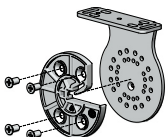

RB10 IDLER BRACKET KIT | S60

Universal Fix

4

TYPE	60mm
PRICE	
CODE	RB10-6500-xxx001
PACK	5

COLOR. Black (050), White (069)
USE WITH. RB10 Idler Head, Bracket Cover Cap