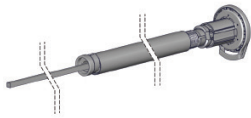

**GALAXY SKYLINE GEARED CLUTCH**  
For heavier shades

p.14

**SPRING ASSIST GEARED CLUTCH**  
For lifting heavier shades

p.14

**DOUBLE BRACKETS**  
For dual day/night shades

p.16

**AUTOMATE™ MOTORIZATION**

p.142