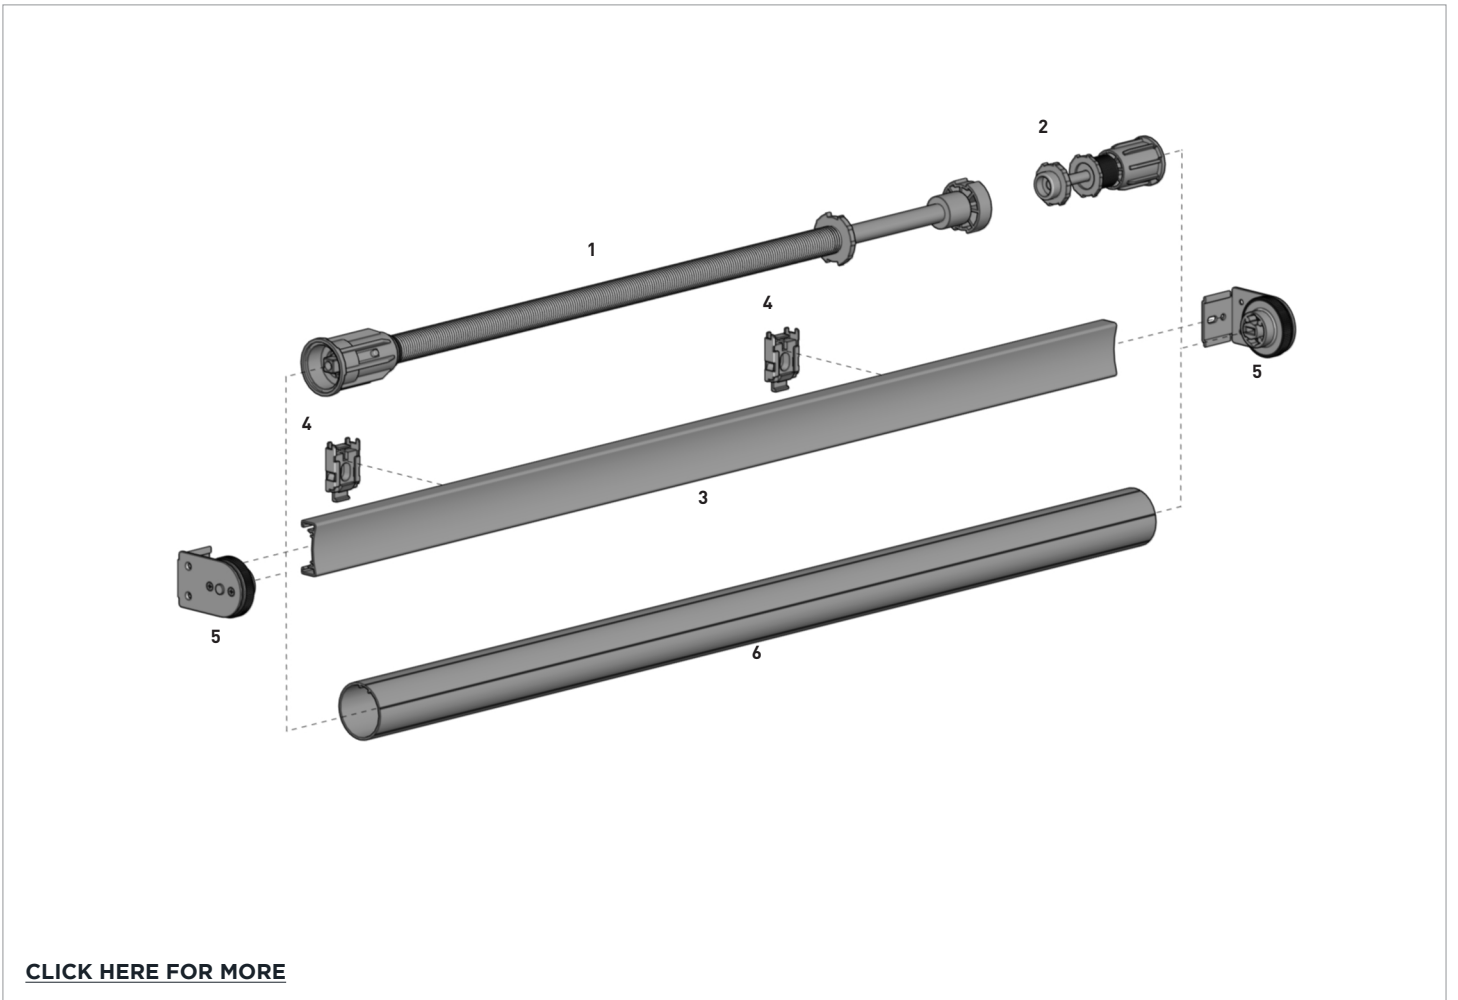

COLOR RANGE

White

SYSTEM UPGRADES

CASSETTE 100/120 p.53
Round cover