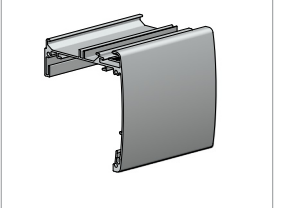

P95 SEMI CASSETTE p.56