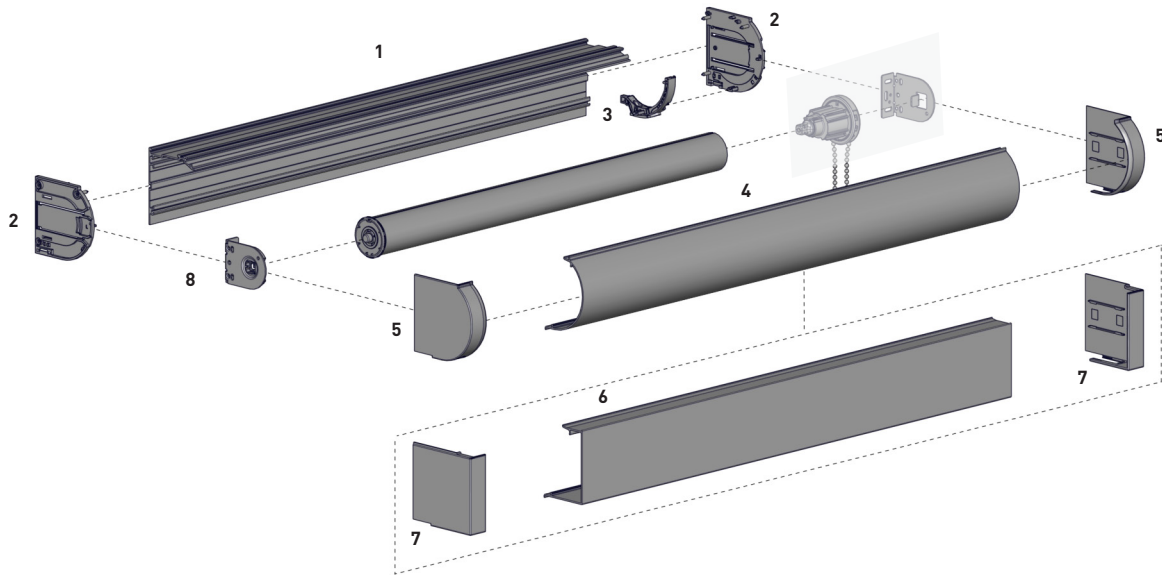

[CLICK HERE FOR MORE](#)

COLOR RANGE

White Anodized Black

PRODUCT OPTIONS

SEMI-CASSETTE p.58

Use fascia bracket with round cover & round cover set

SEMI-CASSETTE p.58

Use fascia bracket with square cover & square cover set

MOUNTING BRACKETS p.58

Ceiling or wall mount

COMPATIBLE SYSTEMS

S45 EASY-LINK™ SYSTEM p.35

For wider spans

CF90 EDGE LIGHT BLOCK SYSTEM p.63

For light blackout

S45/RB09/SKYLINE CHAINWINDER SYSTEM p.27

AUTOMATE(TM) MOTORIZATION p.31

EASY SPRING ULTRA / SKYLINE p.5