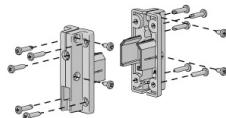

**UNIVERSAL ZAMACK ADAPTOR WITH LOCK RING & SCREWS**

PRICE	
CODE	RB56-0763-014050
PACK	1

COLOR. Cast Silver (014)

**F72 WEIGHT BAR END CAP SET**

PRICE	
CODE	RE15-0512-069000
PACK	5

COLOR. White (069)

**M50 CROWN WHEEL | S60 - 60STD**