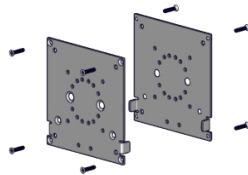

BOX 120 - SKYLIGHT UNIVERSAL END PLATE SET - WITHOUT EARS

PRICE	
CODE	SB02-1201-025030
PACK	5