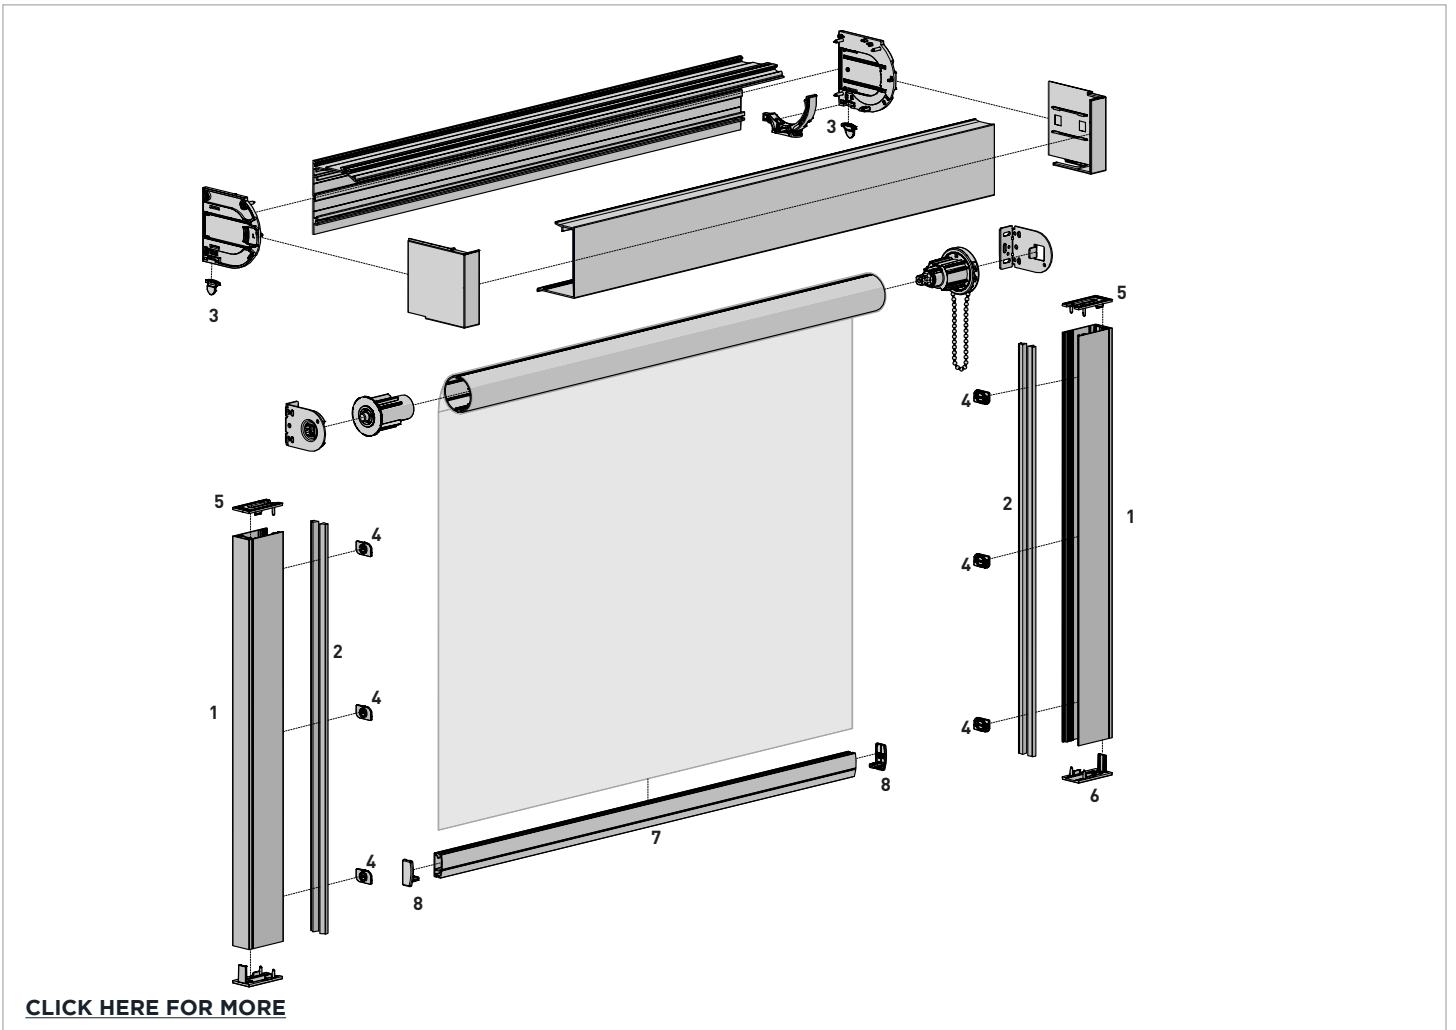

PRODUCT OPTIONS

CF90 CASSETTE FASCIA SYSTEM p.59
Round semi-cassette

CF90 CASSETTE FASCIA SYSTEM p.59
Square semi-cassette

SYSTEM UPGRADES

S45 EASY-LINK™ SYSTEM p.35
For wider spans