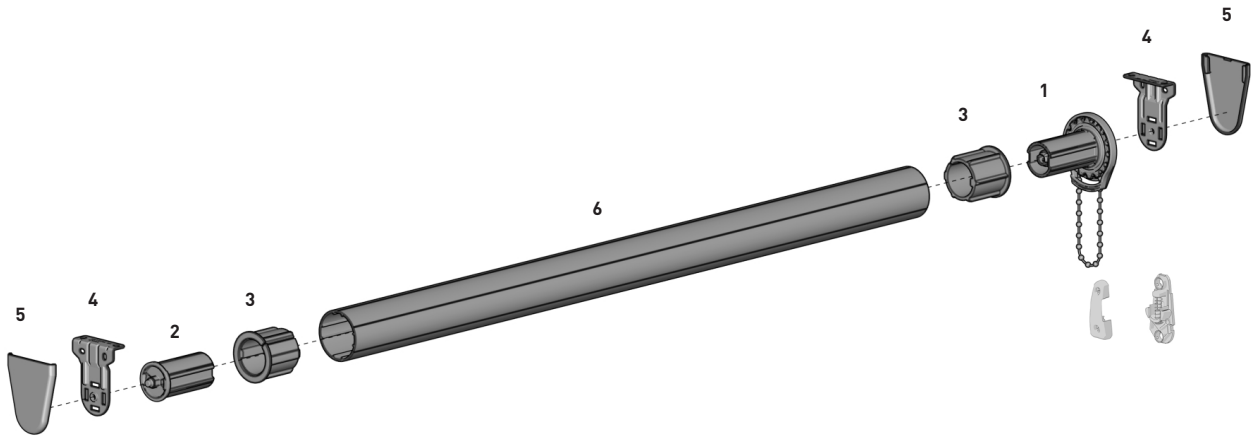

COLOR. White

**BRACKET WITH SIDE ADJUSTER FOR SINGLE SHADES**

5b

PRICE	
CODE	RE0084610
PACK	50

COLOR. White

[CLICK HERE FOR MORE](#)

**COLOR RANGE**

**PRODUCT OPTIONS**

<p><b>GALAXY SKYLINE GEARED CLUTCH</b> p.14 For heavier shades</p>	<p><b>SPRING ASSIST GEARED CLUTCH</b> p.14 For lifting heavier shades</p>	<p><b>DOUBLE BRACKETS</b> p.16 For dual day/night shades</p>	<p><b>EASY-LINK™ SYSTEM</b> p.21 For wider spans</p>	<p><b>AUTOMATE™ MOTORIZATION</b> p.142</p>
<p><b>CHAIN SHIELD</b> p.47</p>				