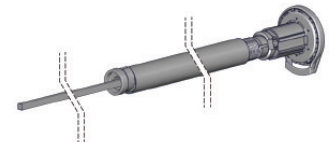

G200 GALAXY R-SERIES GEARED SPRING ASSIST

1

TYPE	36" | Left
PRICE	$47.39 EA
CODE	RGALSA36LBK
PACK	6

TYPE	36" | Right	45" | Left	45" | Right
PRICE			
CODE	RGALSA36Rxx	RGALSA45Lxx	RGALSA45Rxx
PACK	6	6	6

COLOR. Black (BK), White (W)