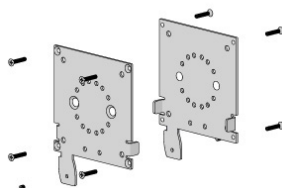

BOX 120 - UNIVERSAL END PLATE SET

Includes screws

TYPE	With ears
PRICE	
CODE	SB02-1201-025020
PACK	5