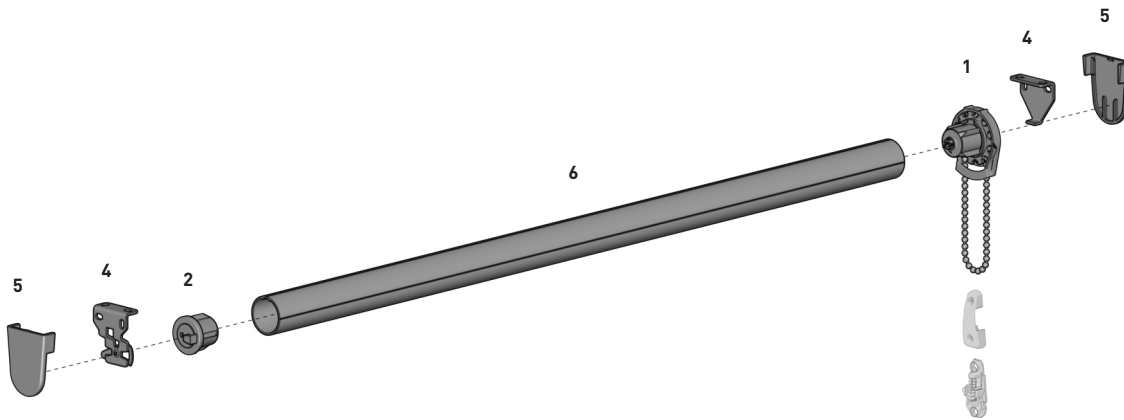

COLOR. White (W), Black (BK), Satin Nickel (SN), Antique Bronze (AB)  
 USE WITH. 35mm Motors, 45mm Motors

**FABRIC WRAP HEM BAR 16 FT**

5

PRICE	
CODE	RB91-1236-xxx490
PACK	10

COLOR. White (069), Black (050), Satin Nickel (034), Antique Bronze (079)  
 USE WITH. Skyline, Easy Spring Air, RB09/S45