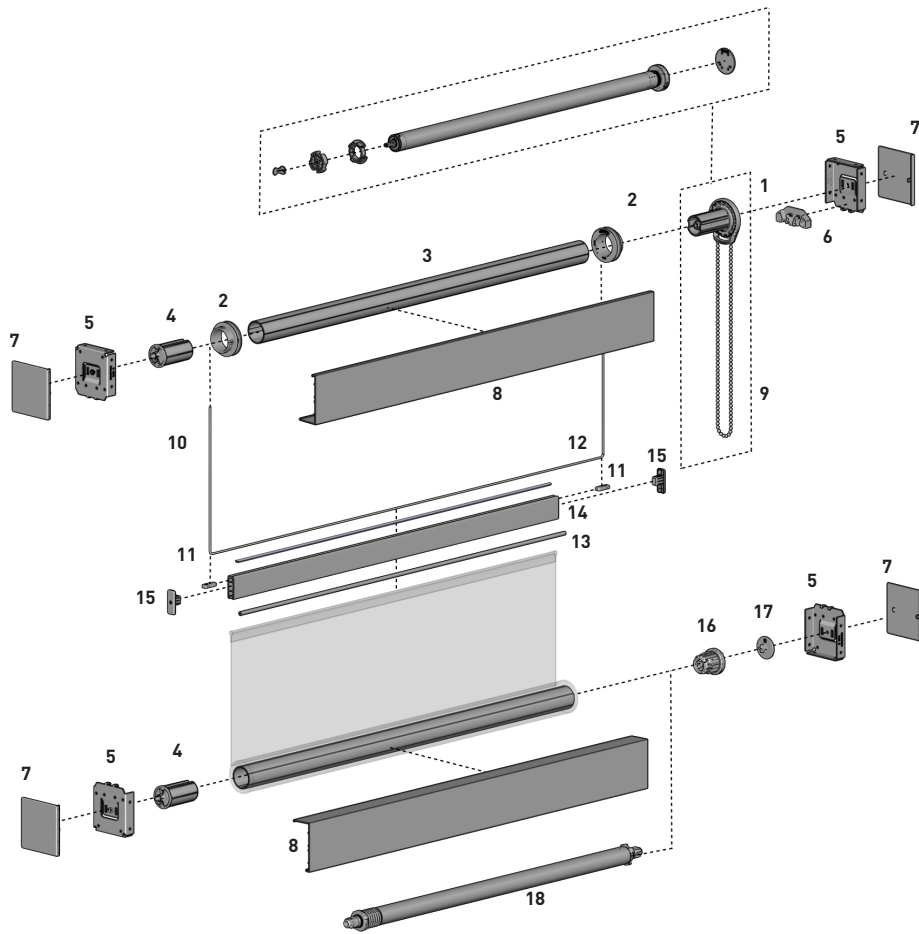

[CLICK HERE FOR MORE](#)

COLOR RANGE

White Anodized Black

COMPATIBLE AUTOMATE™ MOTORS

AUTOMATE™ Li-ion 1.1, Q2.0 & 3.0
AUTOMATE™ DCRF 1.1, Q2.0 & 3.0

PRODUCT OPTIONS

G200 SKYLINE SPRING ASSIST GEARED CLUTCH p.28

OPEN ROLL Skyline Bracket p.15

SKYLINE SQUARE FASCIA | 3" p.15
Square cover

AUTOMATE™ MOTORIZATION p.142

SYSTEM UPGRADES

CF90 CASSETTE FASCIA SYSTEM p.58

CF90 EDGE LIGHT BLOCK SYSTEM p.61
For light blackout

SKYLINE LX BRACKET p.15