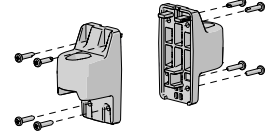

F72 MULTI-BAR END CAPS | WIRE GUIDE + SCREWS

2b

PRICE.	
CODE.	RE15-0522-xxx000
PACK.	5 | 200 Set

COLOUR. Black 050, pure white 069
USE WITH. F72 Weight Bar, 3.2mm Wire, 4mm Wire