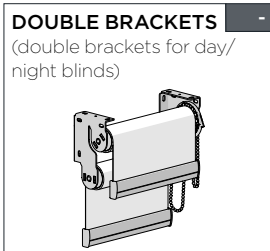

COLOUR RANGE

White Black

TUBES:

- 1.5" Tube
- 2" Tube

PRODUCT OPTIONS

SKYLINE CLUTCH SL20-LITE | 38MM

1A

PRICE.	
CODE.	SL20H53xx-L
PACK.	25 200 Pcs