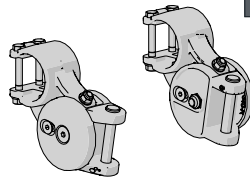

FOLDING ARM SUPPORT KIT

1

PRICE.	
CODE.	AW07-0101-xxx000
PACK.	1 | 8 Pair

COLOUR. white 074, graphite 315
USE WITH. Square Bar, Folding Arm