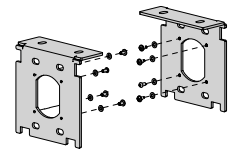

ZIPSCREEN | OPEN BRACKET KIT | S100

Universal + screws

3

TYPE.	Polished SS
PRICE.	
CODE.	SB03-1301-009190
PACK.	1 | 4 Kit