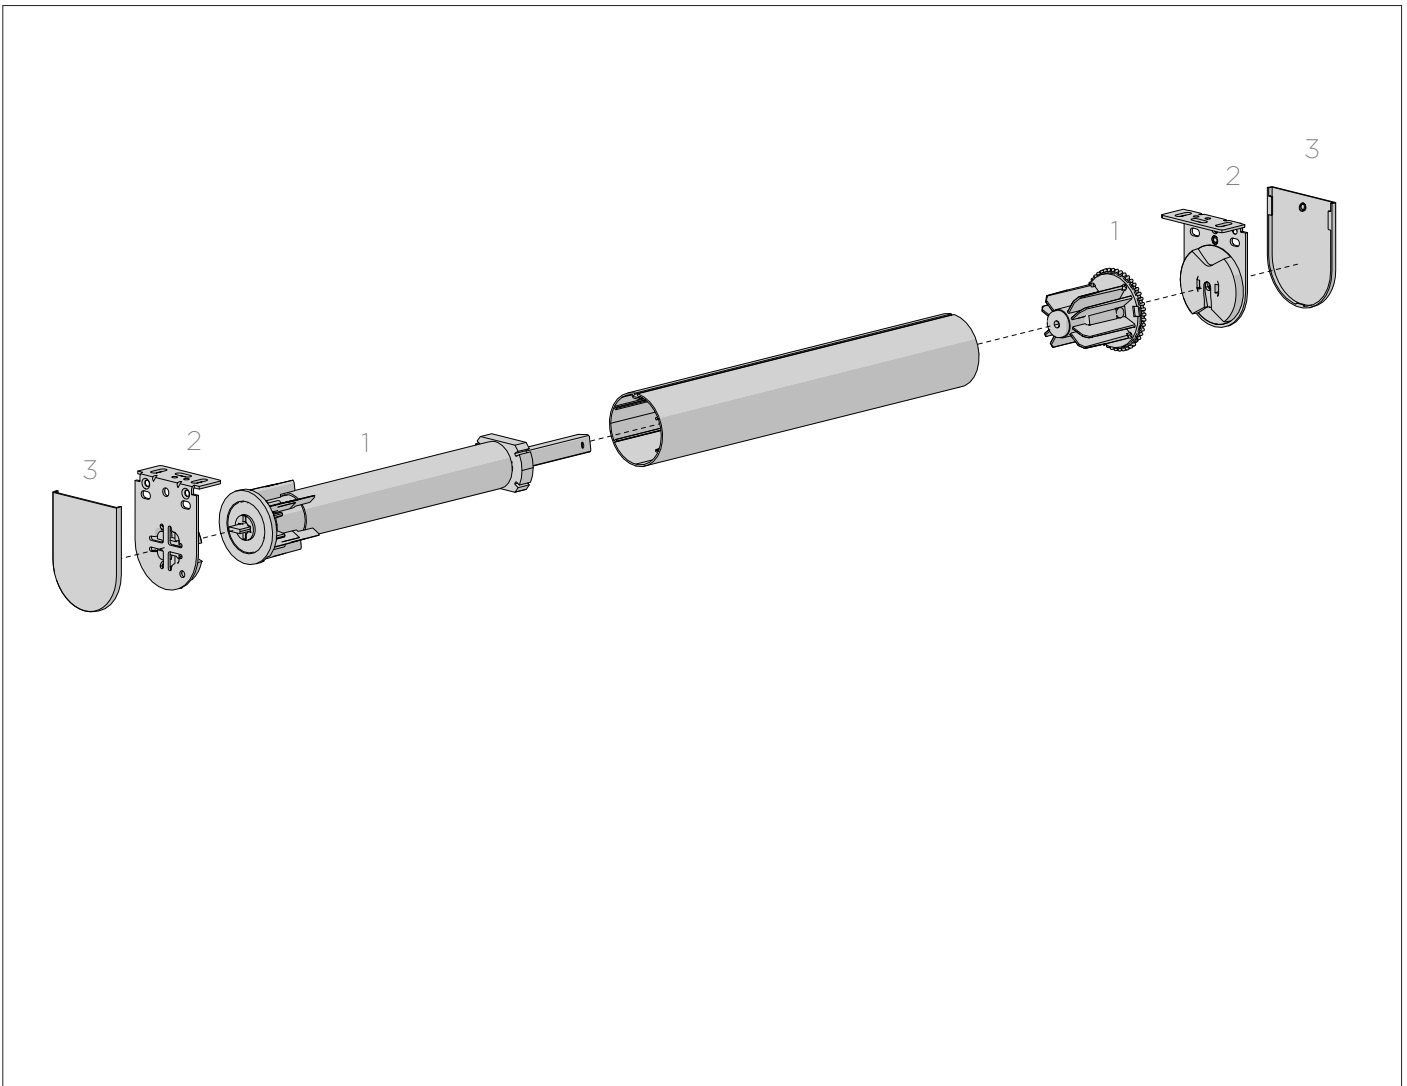

USE WITH. Automate Motors & Automate Pulse 2 App

COLOUR RANGE

Pure white

TUBES:

- S40 Tube
- S45 Tube

PRODUCT OPTIONS

DOUBLE BRACKETS

(dual brackets for day/night blinds)