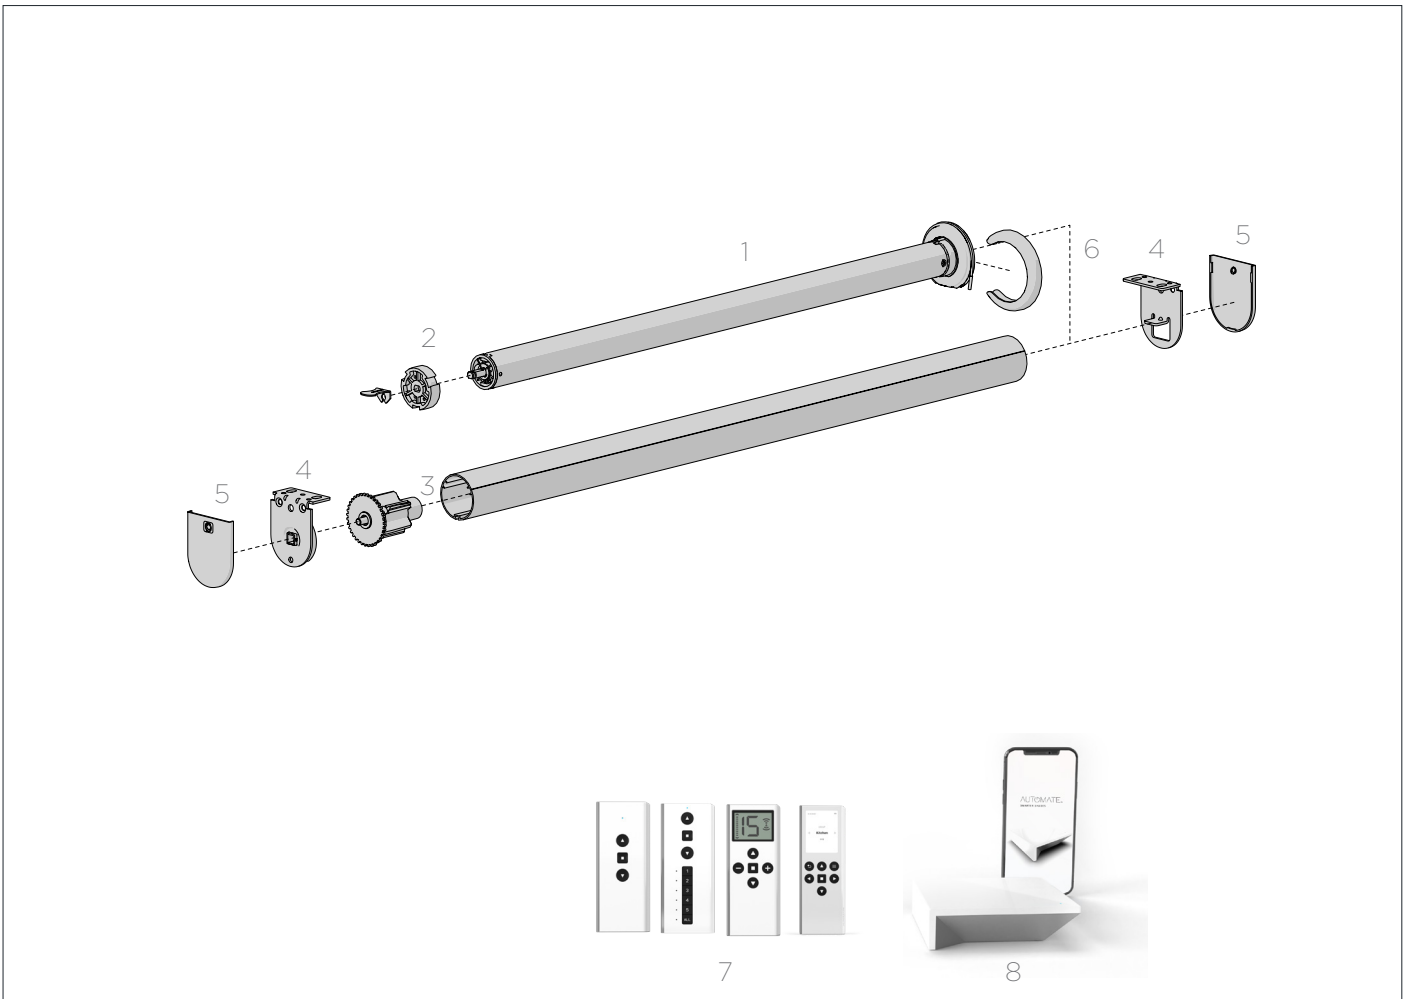

COLOUR RANGE

Pure white

TUBES:

- S35 Tube

PRODUCT OPTIONS

SOLAR PANEL CHARGER
(energy efficient solution)

SYSTEM UPGRADES

CF CASSETTE /FASCIA 75
(for dim-out)

INTERNAL WIRE GUIDE
(for controlled stability)