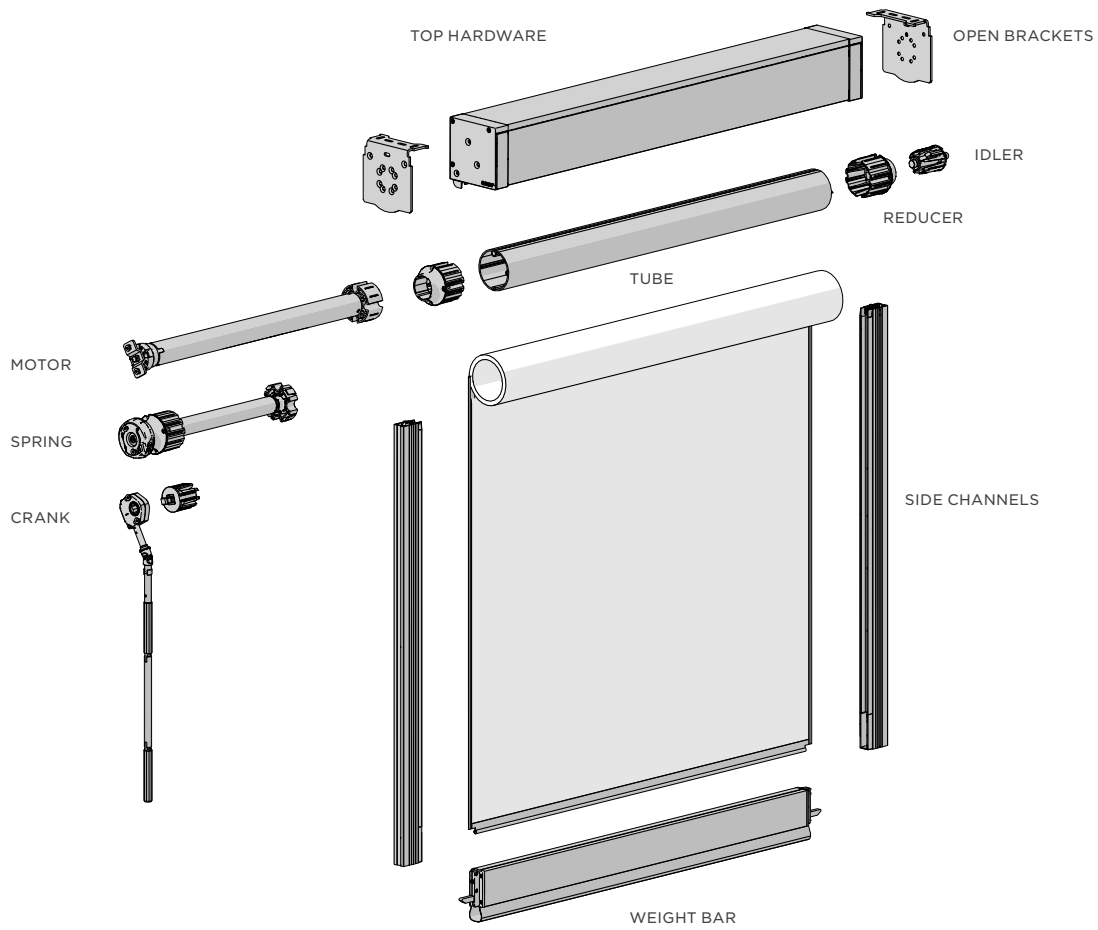

SKYLIGHT TAPE SPOOL 9MM + Fixing Screw

23

PRICE.	
CODE.	SS48-1061-066090
PACK.	10 80 SET

COLOUR. off white 066 only
USE WITH. lift tape, cord-braid, S60 | 60mm Tube

EXTERNAL ROLLERS

SECTION 1	CORE HARDWARE	
	Box Cassettes	136
	Open Brackets	138
	Controls	139
	Tubes	141
	Weight Bars	143
SECTION 2	SIDE GUIDE OPTIONS	
	Zipscreen	145
	Pivot Arm	146
	Wire Guide	146
SECTION 3	SUPPORT	
	Optional Accessories	148
	Spare Parts	149
	Marketing Items	150