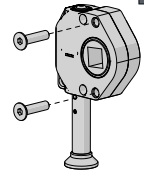

EXTERNAL BOOSTER V2 | 45MM

with bracket adaptor and screws

TYPE.	Compact	Light	Standard
PRICE.			
CODE.	RE01-0421-050001	RE01-0421-050002	RE01-0421-050003
PACK.	4 | 40 Pcs	4 | 40 Pcs	4 | 40 Pcs
TYPE.	Heavy Duty	Extra Heavy Duty	Ultra Heavy Duty
PRICE.			
CODE.	RE01-0421-050004	RE01-0421-050005	RE01-0421-050006
PACK.	4 | 40 Pcs	4 | 40 Pcs	4 | 40 Pcs

COLOUR. Black 050 only
USE WITH. 78mm Tube, Brackets

EXTERNAL PULL STICK | ADJUSTABLE W/WALL CLIP

PRICE.	
CODE.	RE01-0420-050000
PACK.	10 | 50 Kit

COLOUR. Black 050
USE WITH. Spring controlled systems with weight bar handles

CRANK OPERATION GEAR - RATIO 5:1

with fixing screws

TYPE.	mill finish	Black
PRICE.		
CODE.	RE01-0513-000003	RE01-0513-050003
PACK.	5 | 50 Kit	5 | 50 Kit

COLOUR. Black 050, mill 000
USE WITH. Brackets, Crank Adaptor

CRANK OPERATION GEAR - RATIO 8:1

with fixing screws

TYPE.	mill finish	Black
PRICE.		
CODE.	RE01-0517-000003	RE01-0517-050003
PACK.	5 | 50 Kit	5 | 50 Kit

COLOUR. Black 050, mill 000
USE WITH. Brackets, Crank Adaptor

RE01 GEAR | UNIVERSAL JOINT

PRICE.	
CODE.	RE01-0510-020000
PACK.	10 | 100 Pcs

COLOUR. Anodised 020
USE WITH. Crank Gear, Control Arm

CRANK ADAPTOR | 45MM

PRICE.	
CODE.	RE01-0502-050045
PACK.	5 | 100 Pcs

COLOUR. Black 050 only
USE WITH. Crank Operation Gear, 45mm reducer, 45mm to 78mm Crown

GEAR/CRANK OPERATION CONTROL ARM

SIZE.	100cm	150cm	200cm
PRICE.			
CODE.	RB05-9101-050100	RB05-9101-050150	RB05-9101-050200
PACK.	5 | 100 Pcs	5 | 100 Pcs	5 | 100 Pcs

SIZE.	100cm	150cm	200cm
PRICE.			
CODE.	RB05-9101-340100	RB05-9101-340150	RB05-9101-340200
PACK.	5 | 100 Pcs	5 | 100 Pcs	5 | 100 Pcs

COLOUR. Grey 340, black 050
USE WITH. Crank Operation Gear, Gear/Crank Operation Arm Support

GEAR/CRANK OPERATION ARM SUPPORT

PRICE.	
CODE.	RB05-9102-xxx000
PACK.	5 | 100 Pcs