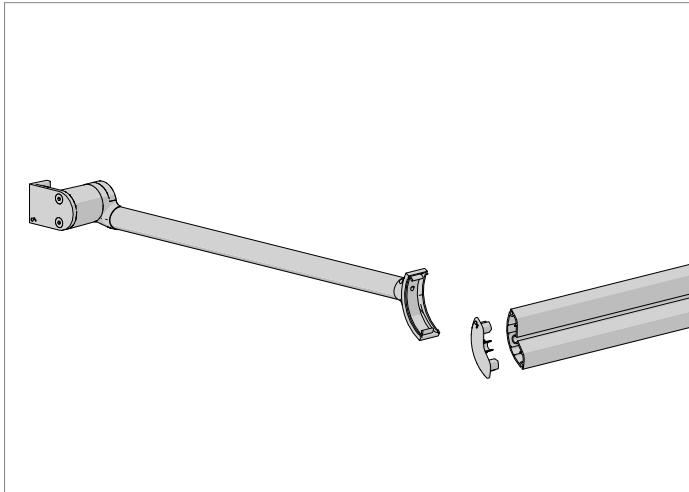

PIVOT ARMS- 1.6M

1 Piece = 2 Arms

1

PRICE.	
CODE.	AW05-0701-xxx160
PACK.	1 Piece = 2 Arms

COLOUR. Pure white 069, black 050
USE WITH. Pivot Arm Terminal Bar

WIRE GUIDE TOP SADDLE TERMINAL KIT

+ Spring

1

PRICE.	
CODE.	RE24-4004-010032
PACK.	8 | 200 Sets

COLOUR. Stainless steel 010
USE WITH. Brackets, Dome Stud Terminal

PIVOT ARM TERMINAL BAR

5m Length

2

TYPE.	Mill	Colours
PRICE.		
CODE.	RE29-0102-000500	RE29-0102-xxx500
PACK.	1 | 10 Lgths	1 | 10 Lgths

COLOUR. pure white 069, black 050
USE WITH. Pivot Arms

SWAGED DOME STUD TERMINAL

+ 4.2 Metre Wire

2a

PRICE.	
CODE.	RE24-1312-009420
PACK.	4 | 40 Piece

COLOUR. Polished stainless steel 009 only
USE WITH. Wire Guide Top Terminal, Wire Guide Top Bracket, tensioning spring

PIVOT ARM COVER CAP FOR TERMINAL BAR

3

PRICE.	
CODE.	AW05-0801-xxx000
PACK.	1 Kit

COLOUR. Pure white 064, black 050
USE WITH. Pivot Arm Terminal Bar

DOME HEAD TERMINAL

3.2mm Wire

2b

PRICE.	
CODE.	RE24-1312-009002
PACK.	20 | 200 Pcs

COLOUR. Polished stainless steel 009 only
USE WITH. 3.2mm Wire Tensioning Guide, Crimping Die

WIRE TENSIONING GUIDE - 3.2MM

Thread:1 x 19 | 1 Roll = 50Mts

2c

PRICE.	
CODE.	RB91-3602-010032
PACK.	50 | 300 Mts

COLOUR. Natural stainless steel 010 only
USE WITH. Dome head terminal

BOTTOM WIRE GUIDE SWIVEL BRACKET

Floor/Face Fix

3

PRICE.	
CODE.	RE24-2205-009000
PACK.	4 | 200 Sets

COLOUR. Polished stainless steel 009 only
USE WITH. 3.2mm Wire