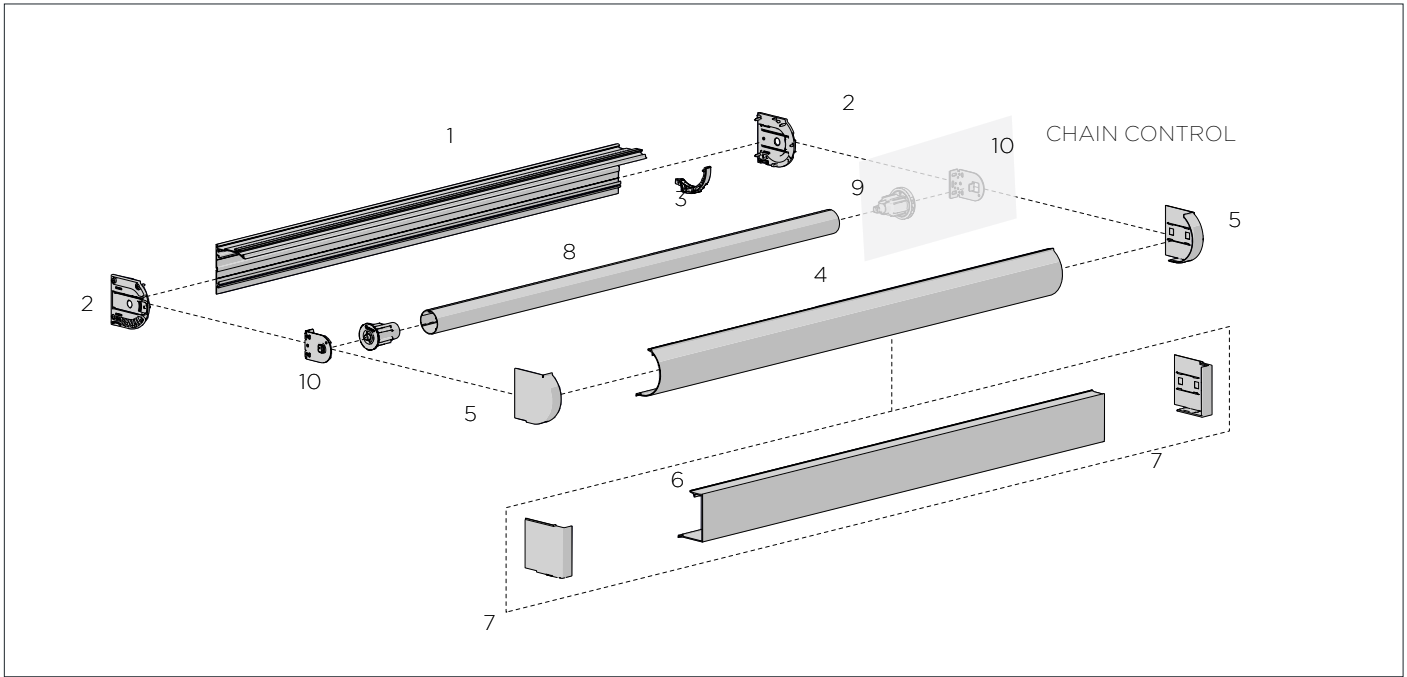

COLOUR RANGE

PRODUCT OPTIONS