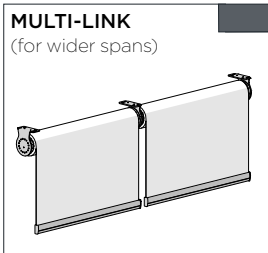

SYSTEM UPGRADES