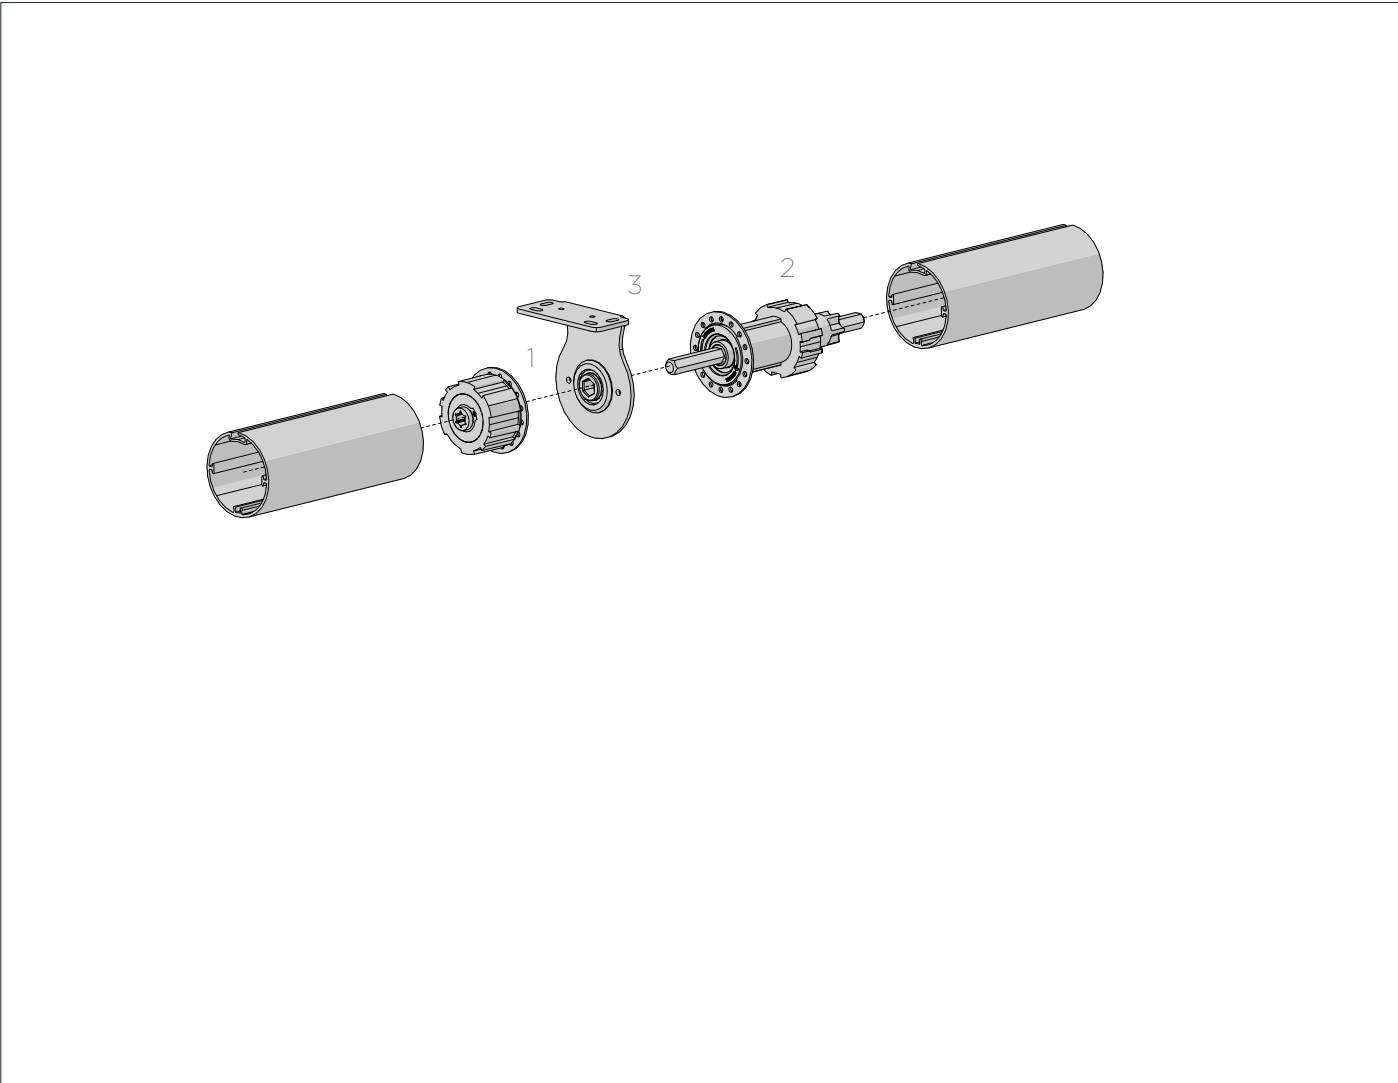

COLOUR RANGE

TUBES:

- S60 Tube

PRODUCT OPTIONS

DOUBLE BRACKETS
(dual brackets)

An illustration of a roller assembly with two brackets attached to the sides, labeled 'DOUBLE BRACKETS (dual brackets)'.

ADJUSTABLE BRACKETS
(for 5mm height adjust)

An illustration of a bracket with a circular base. Arrows indicate 'VERTICALLY ADJUSTABLE' movement and 'ROTATE' movement. Labeled 'ADJUSTABLE BRACKETS (for 5mm height adjust)'.

COMPATIBLE SYSTEMS

CHAIN CONTROL S60

An illustration of a chain control system, showing a gear connected to a chain of small rollers. Labeled 'CHAIN CONTROL S60'.

MOTORISED S60

An illustration of a motorised roller, showing a dark rectangular unit with a white window and two arrows. Labeled 'MOTORISED S60'.