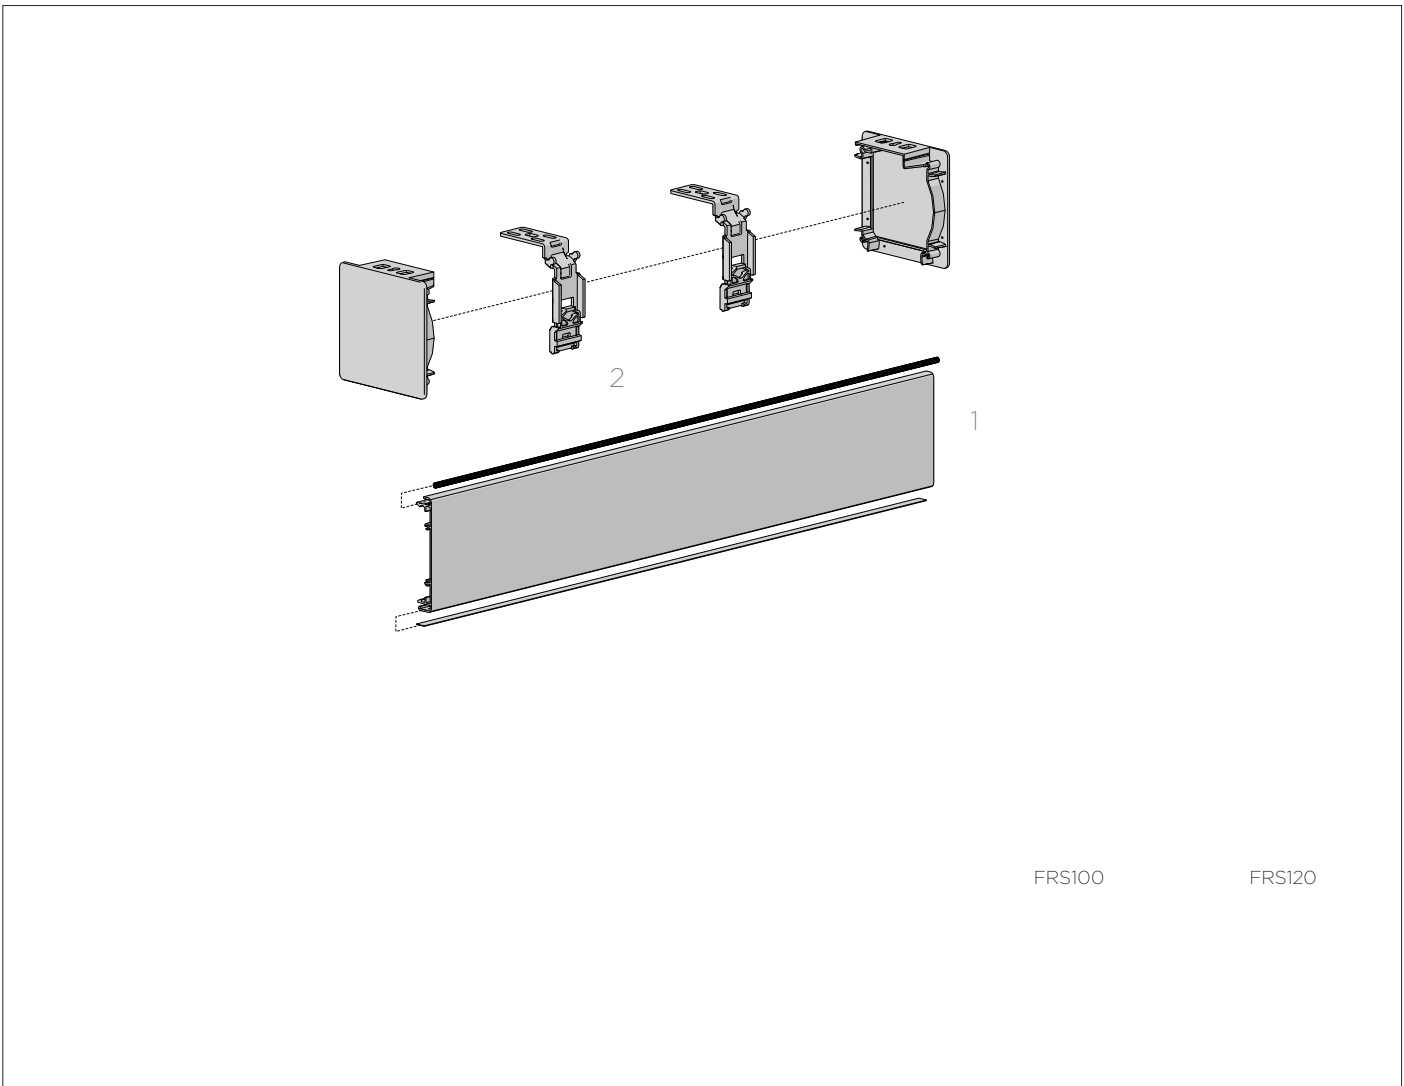

COLOUR RANGE

PRODUCT OPTIONS

CENTRE SUPPORT BRACKET
(for additional support on wider width)

CORNER RETURN SET
(for additional side cover)

COMPATIBLE SYSTEMS

SPRING CONTROL
FRS100 - S35 / S40 / S45

CHAIN CONTROL
FRS100 - S40 / S45
FRS120 - S60

MOTORISED
FRS100 - S45
FRS120 - S60