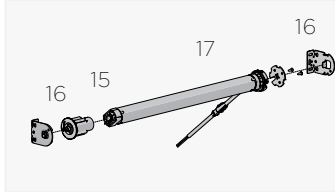

Automate Motor Control