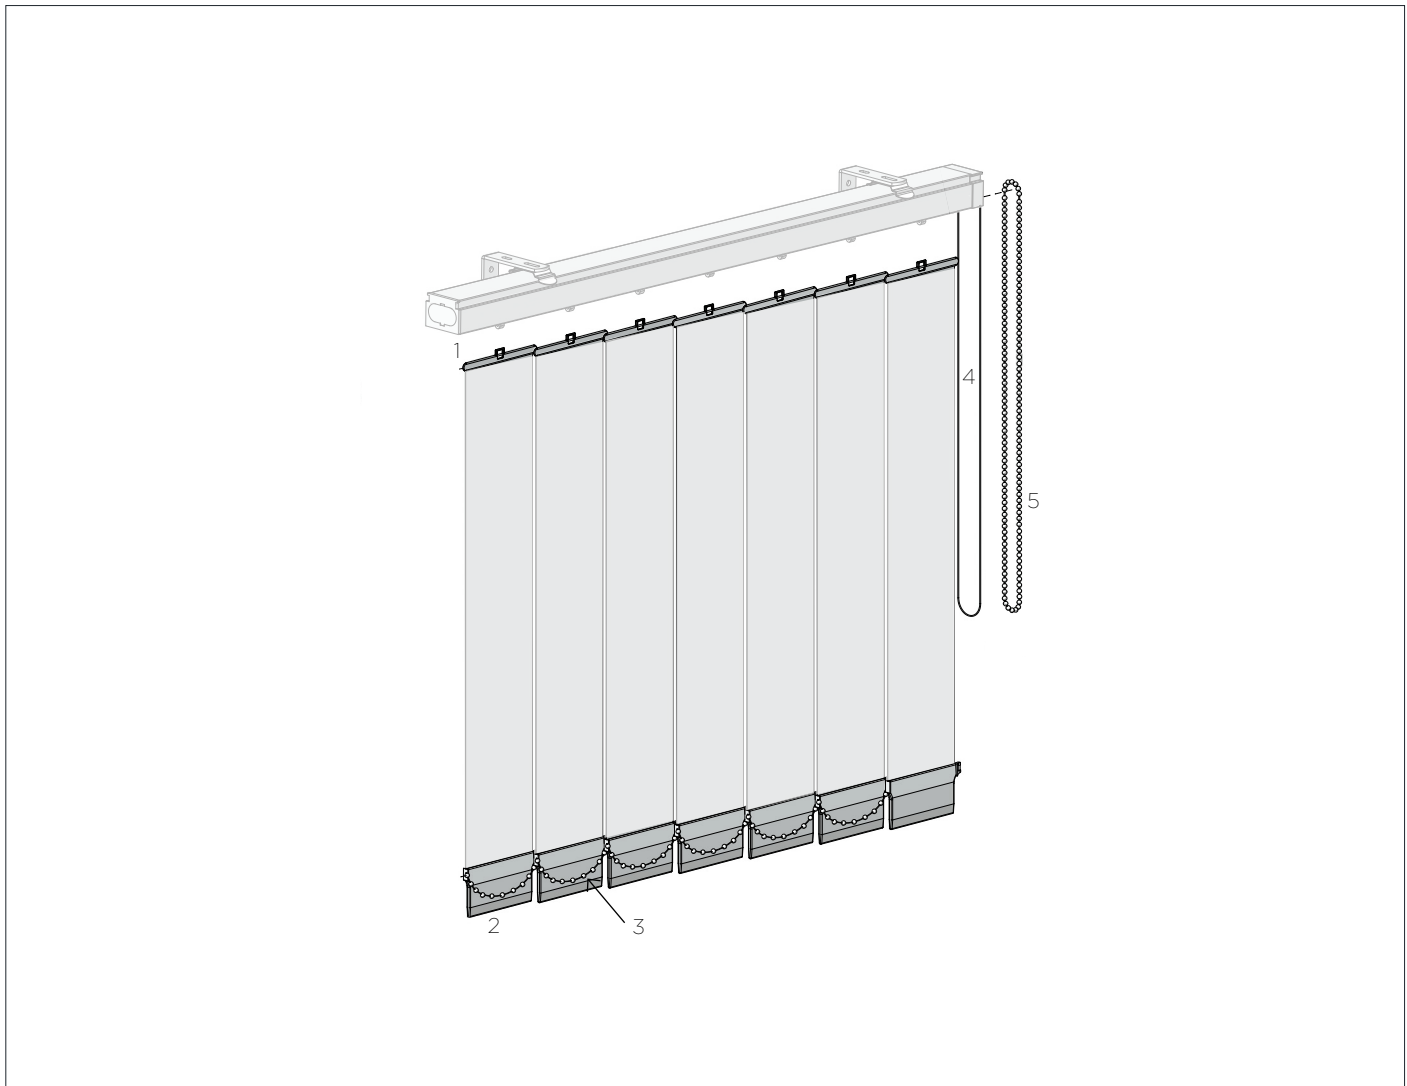

COLOUR. silver 010 only
USE WITH. Tiltrod Support, Vertical Head Rail

COLOUR RANGE

snow white beige smokey apo grey

COMPONENTS

PLASTIC SLAT HANGER 1

TYPE.	89mm	100mm	127mm
PRICE.			
CODE.	VA01-2001-060089	VA01-2001-060100	VA01-2001-060127
PACK.	1000 10000 Pcs	1000 10000 Pcs	1000 10,000 Pcs