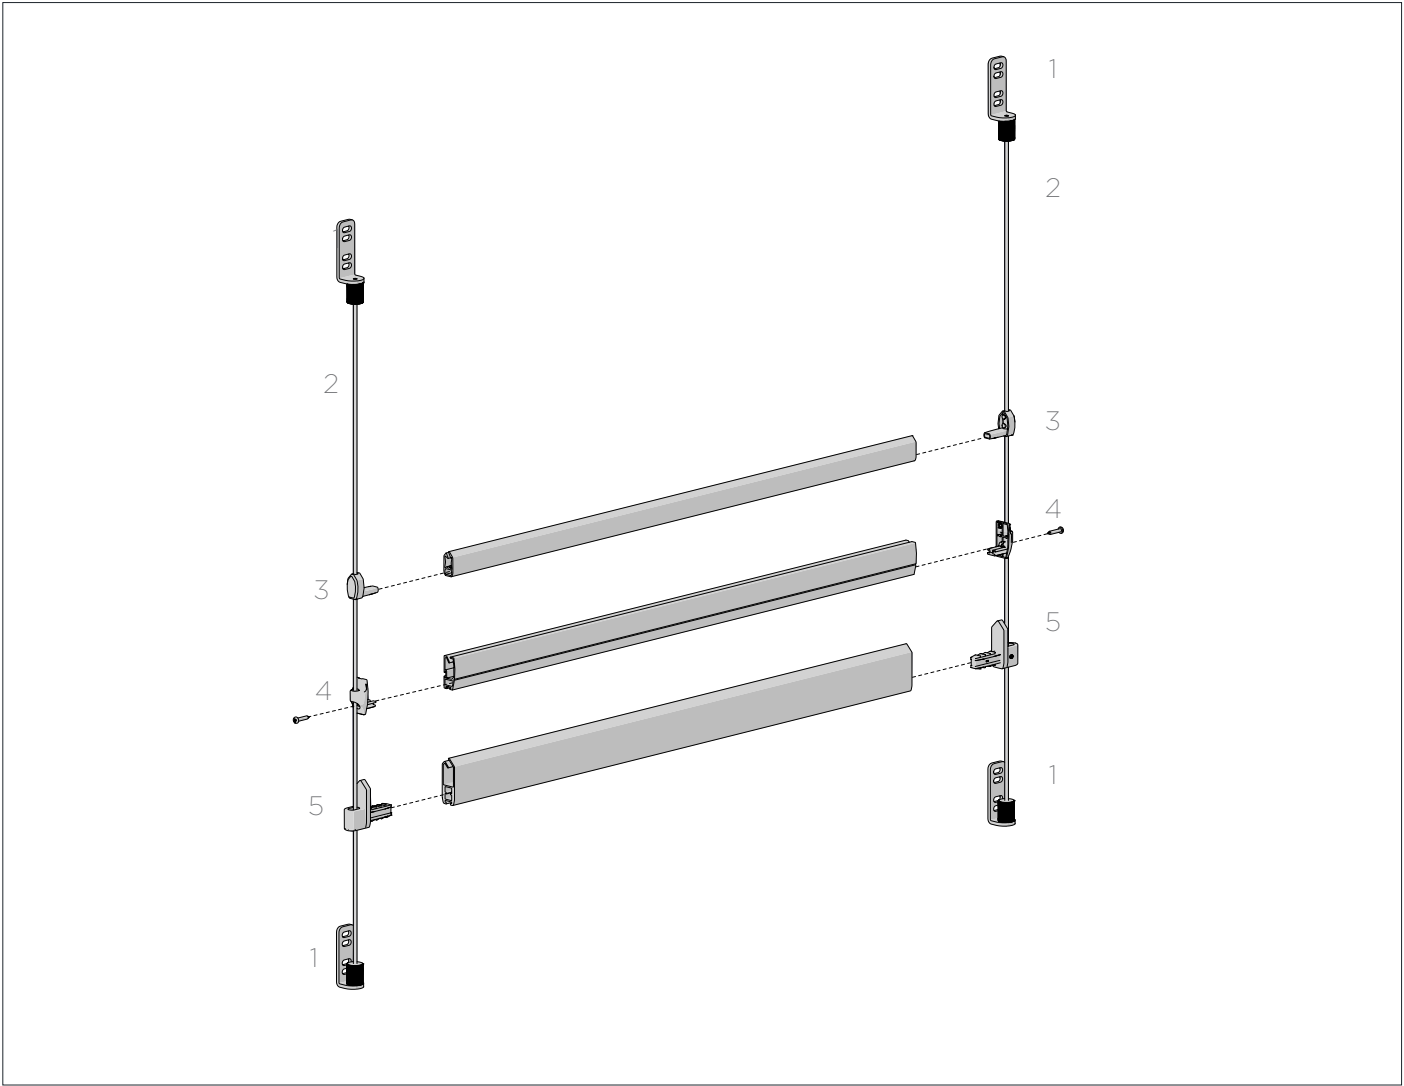

PRODUCT OPTIONS

WIRE STOPPER

(alternative floor fixing device)