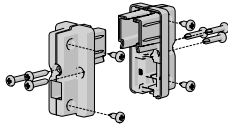

F56 | ZIPSCREEN - LOCK END CAP SET + screws

1c

PRICE.	
CODE.	RE20-0303-xxx002
PACK.	10 | 200 Set

COLOUR. Black 050, White 069
USE WITH. F56 Weight Bar

F72 WEIGHT BAR END CAP SET + screws

2c

PRICE.	
CODE.	RE15-0512-xxx000
PACK.	5 | 200 Sets