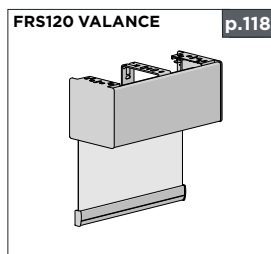

SYSTEM UPGRADES