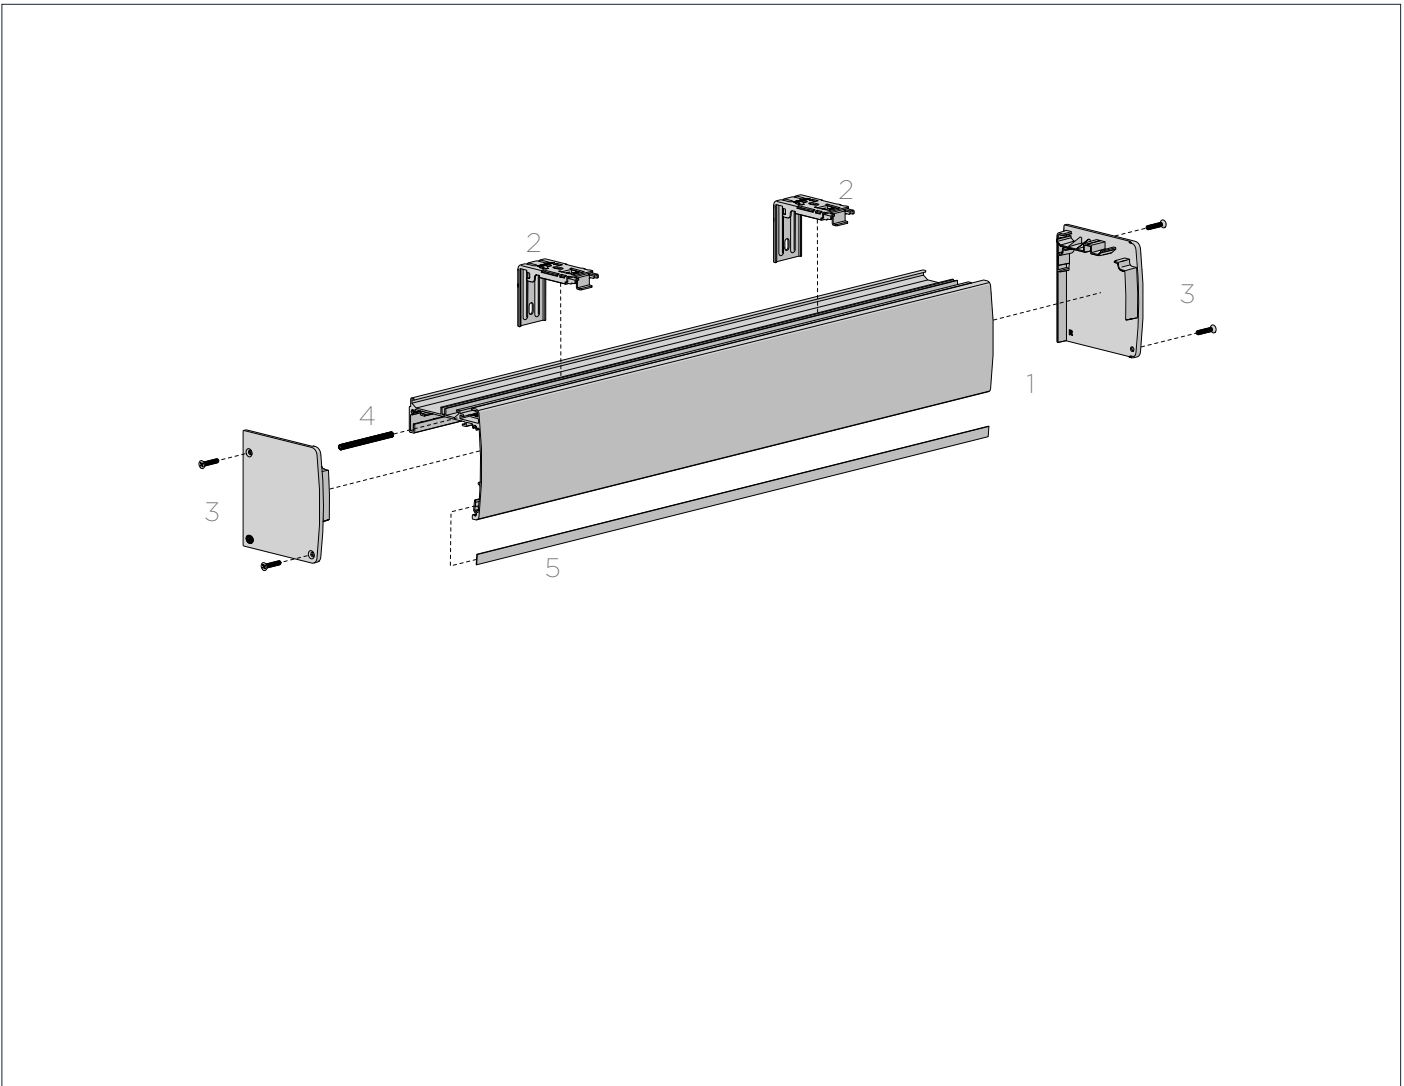

COLOUR RANGE

COMPATIBLE SYSTEMS