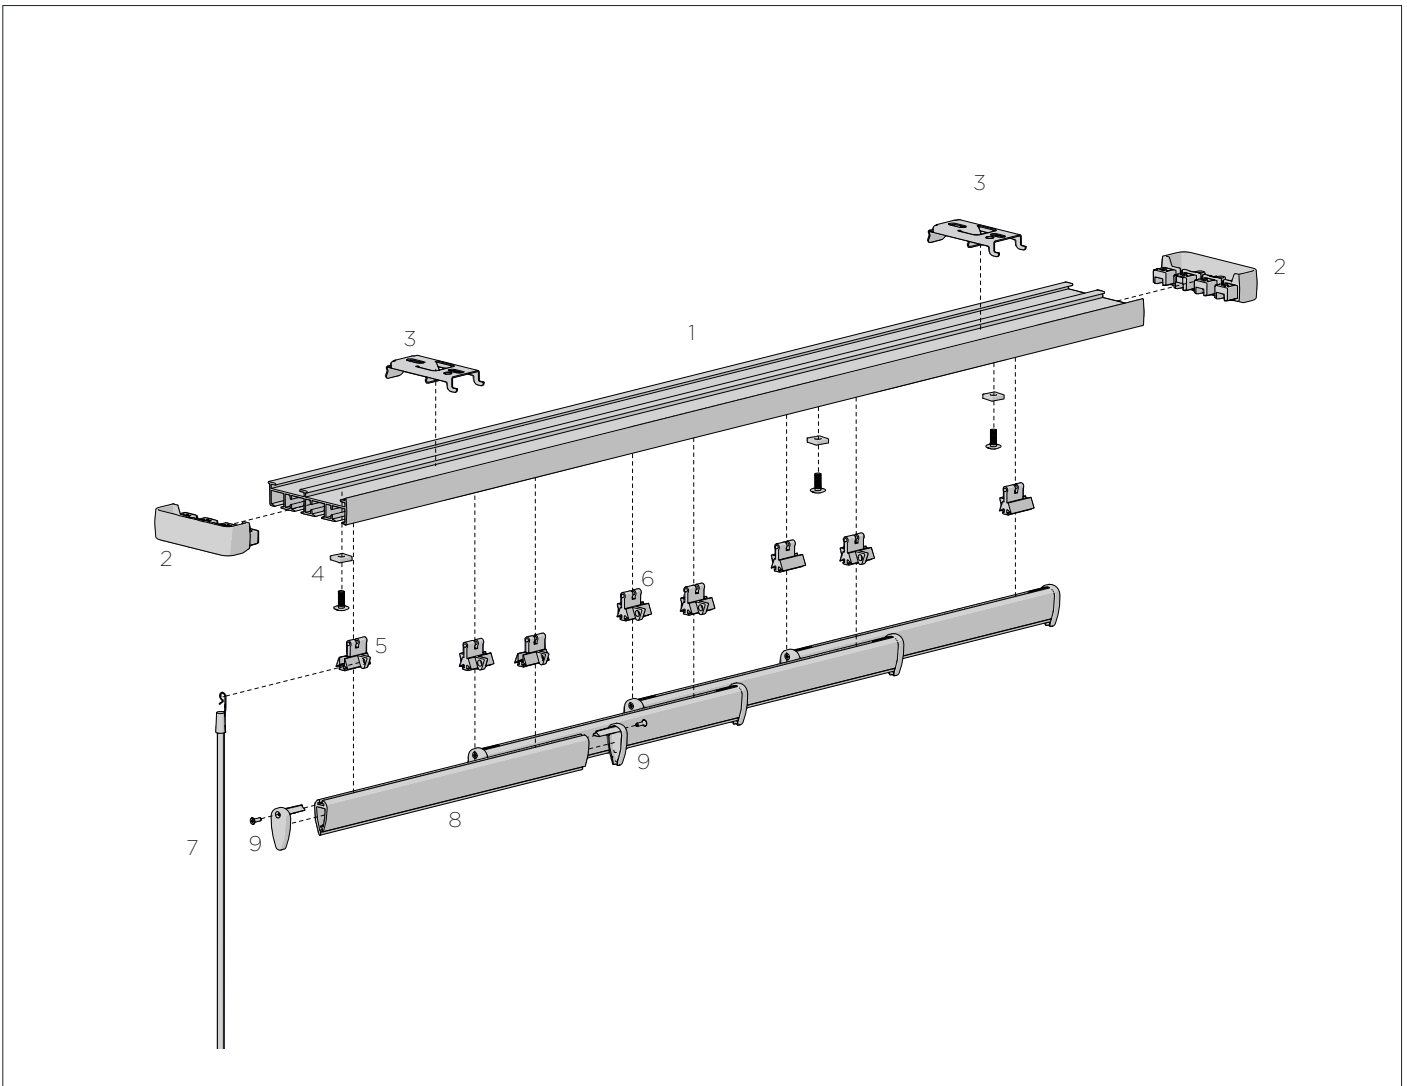

COLOUR RANGE

SYSTEM OPTIONS

Channel installation bracket 10	CU41 profile connector/joiner 11	PVC Panel Bar 12

ADD ON SYSTEMS

FRS100 VALANCE p.118	FRS120 VALANCE p.118