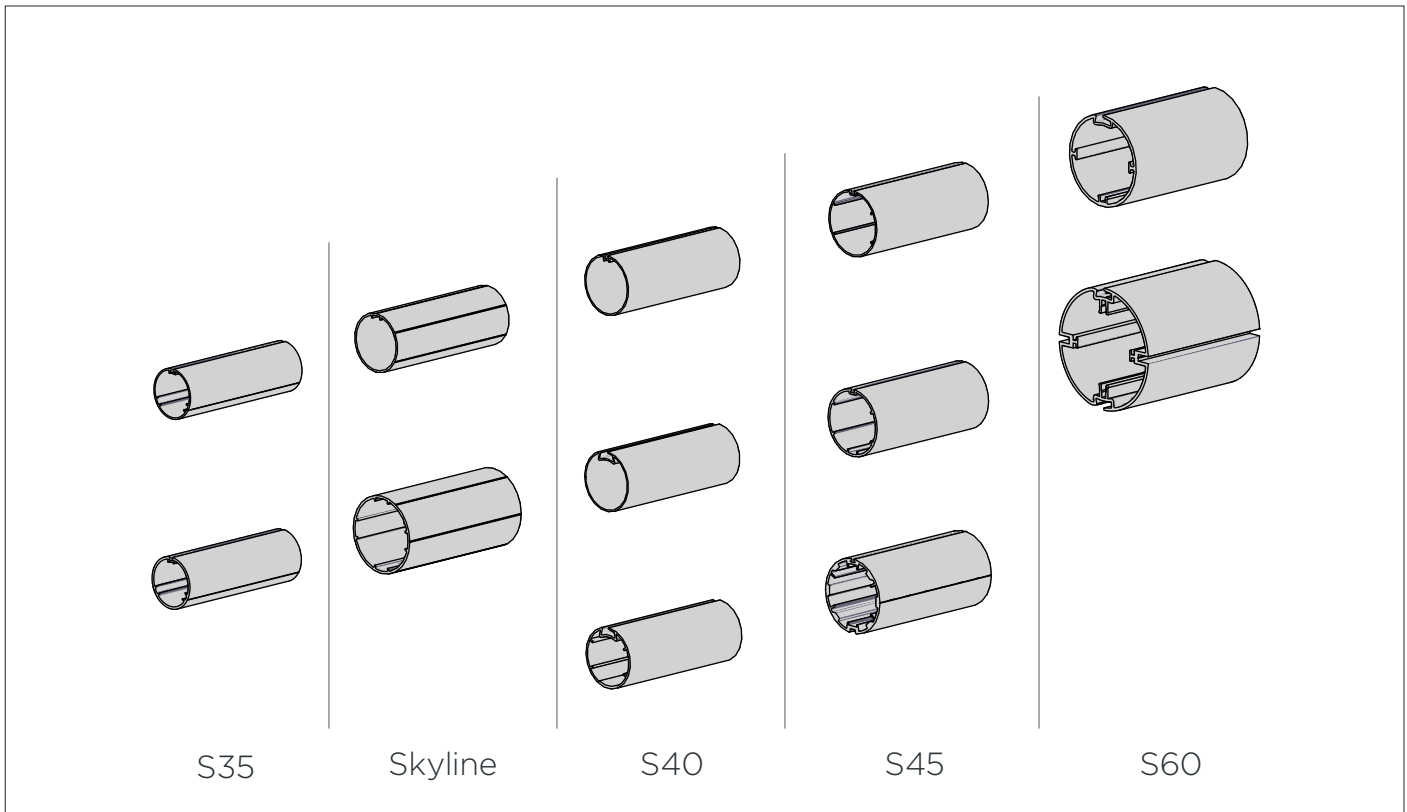

TAPE		TUBE COMPATIBILITY													
			YES	NO	RB07/08	RB09	SL15	SL20 / G200	0.7/1.1NM 5V	2.0NM 5V	3.0NM 12V	6.0NM AC	Q10NM / 15NM FT	SPRING	ESA	RB10		
			CARTON	BULK													CARTON	BULK
S35	STANDARD	T-SPLINE	✓		✓				✓					✓				
	HEAVY DUTY	T-SPLINE	✓		✓				✓					✓				
S40	39 SPLINE	FLAT SPLINE			✓									✓				
	STANDARD	T-SPLINE		✓	✓	✓	✓	✓	✓					✓				
	HEAVY DUTY	FLAT SPLINE			✓									✓				
S45	Light	T-SPLINE	✓	✓	✓	✓	✓	✓		✓	✓	✓	✓		✓	✓		
	STANDARD	T-SPLINE	✓	✓	✓	✓	✓	✓		✓	✓	✓	✓		✓	✓		
	HEAVY DUTY	T-SPLINE	✓	✓	✓	✓	✓	✓		✓	✓	✓	✓		✓	✓		
S60	STANDARD 3.6M	FLAT SPLINE	✓				✓						✓				✓	
	STANDARD 5.8M	FLAT SPLINE	✓		✓		✓						✓				✓	
	HEAVY DUTY 4.8M	FLAT SPLINE	✓										✓				✓	
SKYLINE	38mm OD [1-1/2"]	n/a	✓					✓	✓									
	50mm OD [2"]	N/A	✓						✓