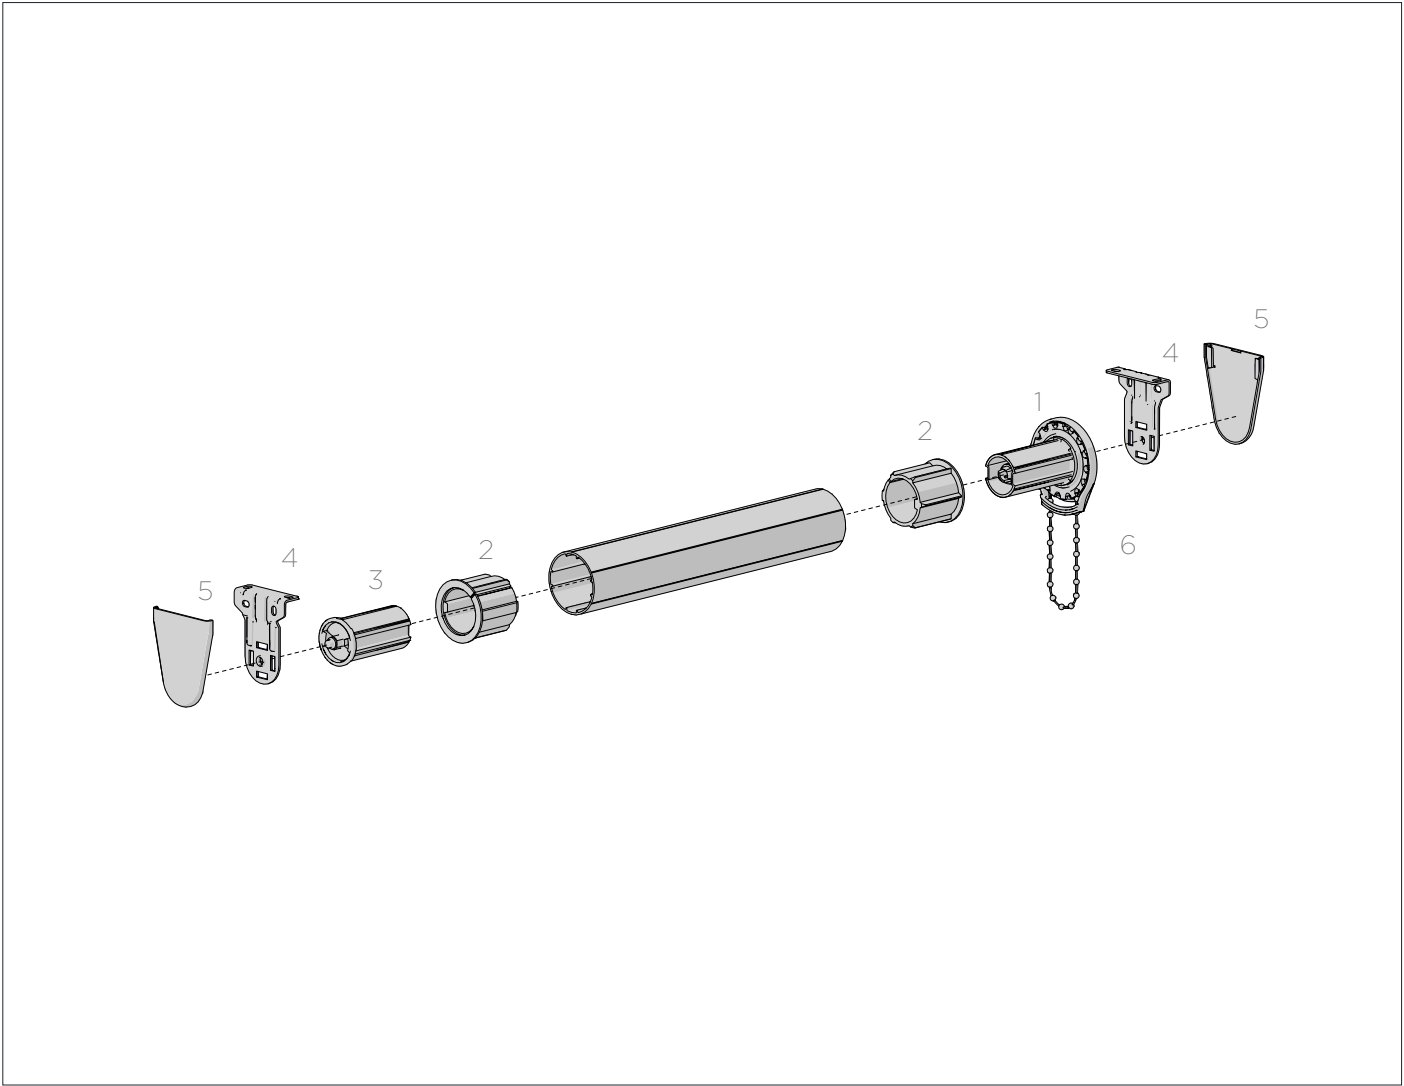

COLOUR RANGE

White   Black

TUBES:

- 1.5" Tube
- 2" Tube

PRODUCT OPTIONS