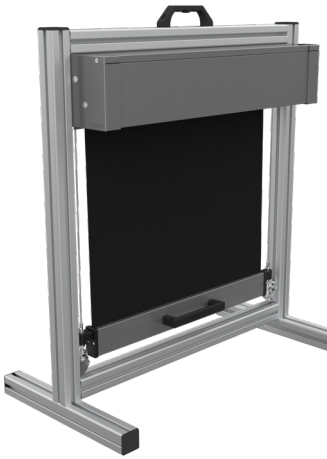

DESCRIPTION	PART NUMBER	PACK	PRICE
Box 160 Headbox Sample (300mm)	MK01-RE01-057300	1 Piece	
Box 190 Extreme Headbox Sample (300mm)	MK01-RE01-069801	1 Piece	
Zipscreen Drop Awning Colour Swatch	MK04-SB04-000001	1 Piece	
Zipscreen User Guide	MK91-9999-ZIP001	200 Pieces	
Zipscreen Brochure	MK91-9999-ZIP000	200 Pieces	
External Brochure	MK91-9999-EXT000	200 Pieces	
Zipscreen Bottom Rail Sticker	MK04-SB04-000002	50 | 500 Piece	
F56/F72 Weight Bar & Bubble Seal Range Sample Kit	MK04-SB91-069000	1 Kit	
Wire Guide Framed Mini Sample (600mm) - Woodland Grey Wire Guide Framed Mini Sample (600mm) - Black Wire Guide Framed Mini Sample (600mm) - Monument	MK01-RE24-352000 MK01-RE24-050000 MK01-RE24-057000	1 Kit	
Zipscreen Mini Sample with Box 120- Framed (600mm) - Woodland Grey Zipscreen Mini Sample with Box 120- Framed (600mm) - Black Zipscreen Mini Sample with Box 120- Framed (600mm) - Monument	MK01-SB04-352078 MK01-SB04-050078 MK01-SB04-057078	1 Kit	
Zipscreen Sample Bag	MK04-RE01-050001	1 Piece	

Wire Guide Mini Sample