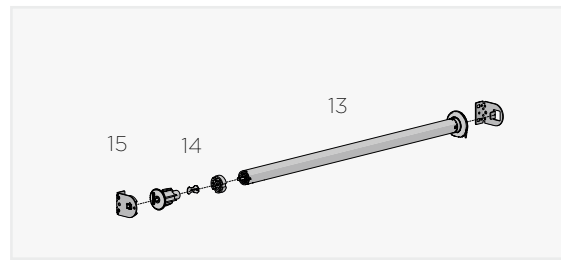

AUTOMATE WIREFREE MOTOR CONTROL