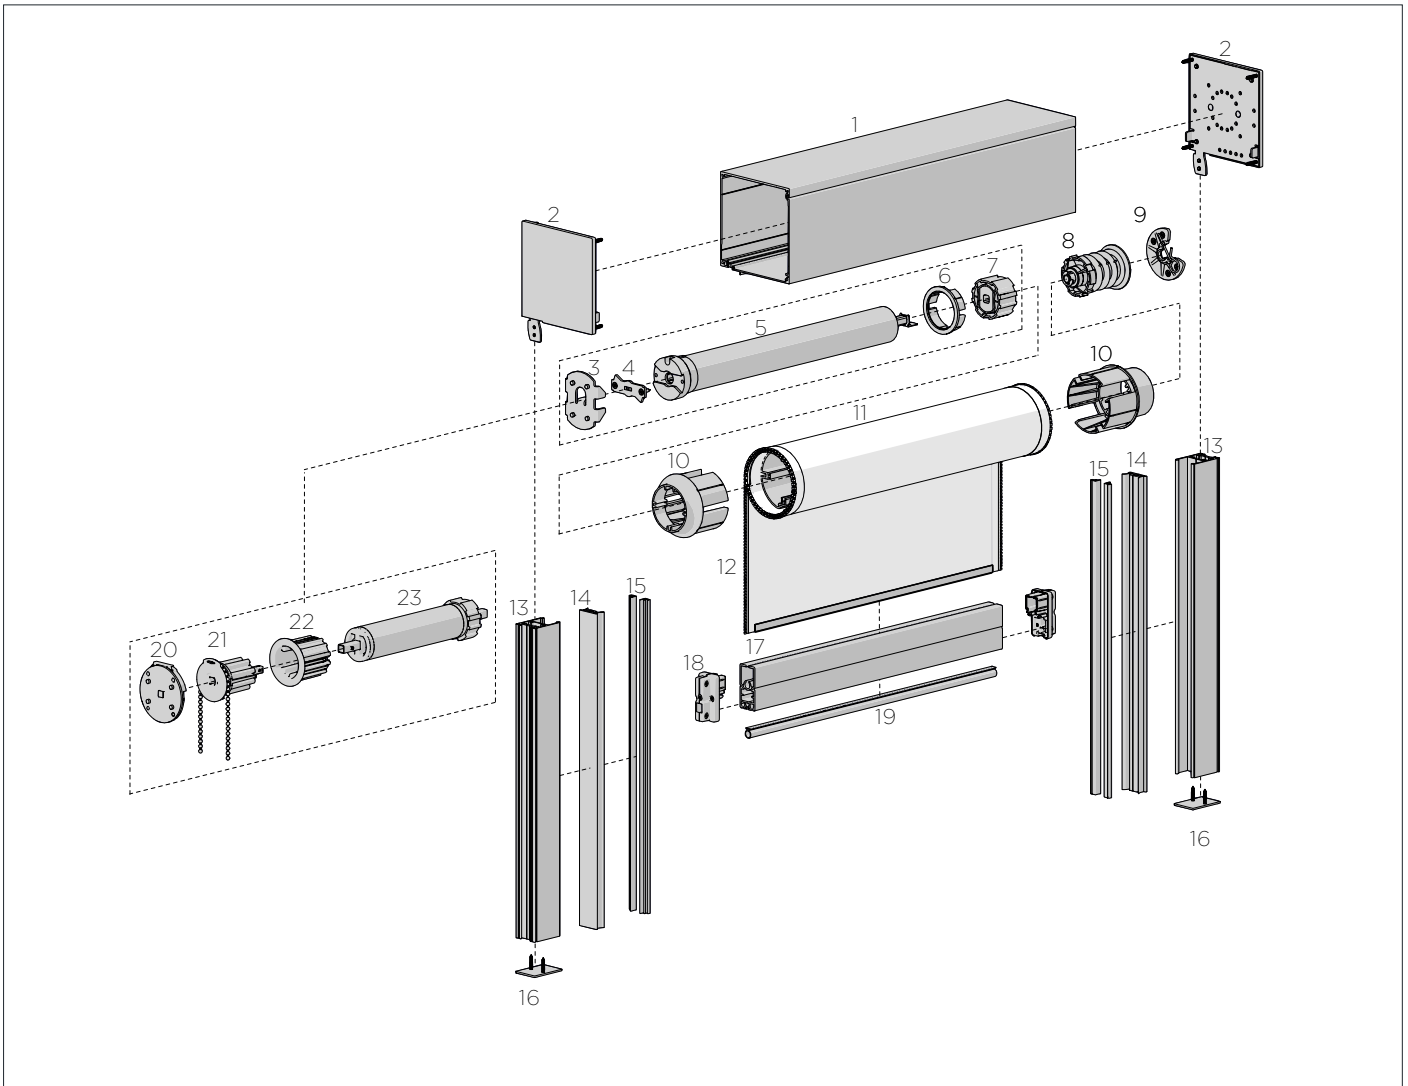

COLOUR RANGE

mill finish

PRODUCT OPTIONS

Fixing Plates
(for face & side fixing)