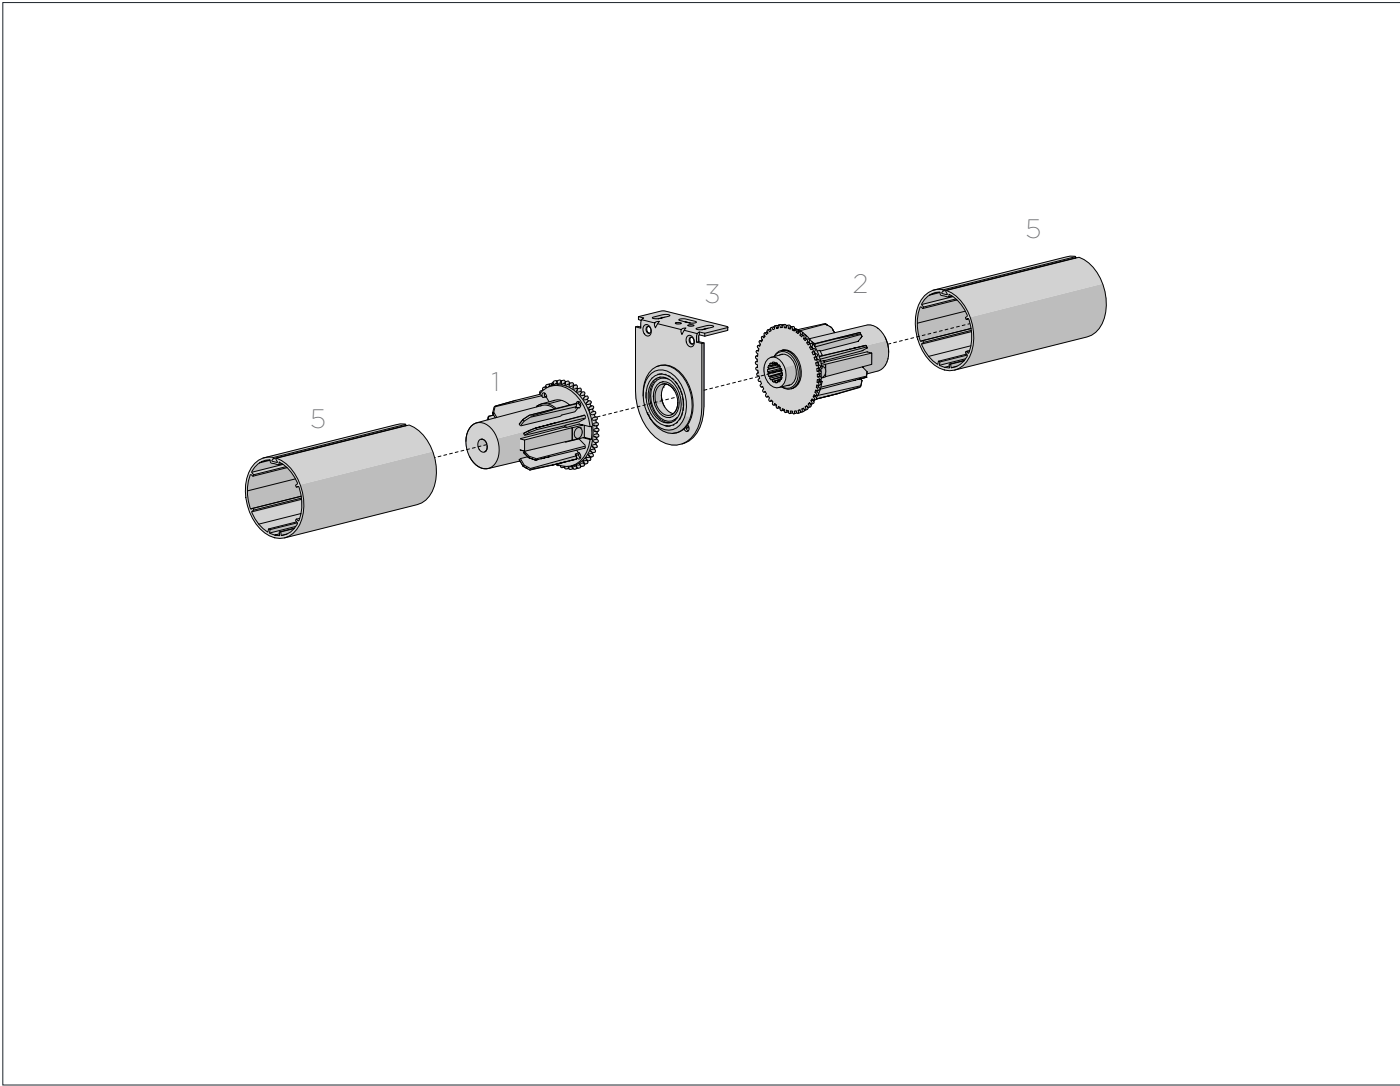

6

TUBES:

- S40 Tube
- S45 Tube

PRODUCT OPTIONS

UNI-JOINT
 (for up to 90 degree linked blind installations)

A diagram showing the Uni-Joint roller assembly, which consists of two roller tubes (5) connected by a central roller gear (1) and bracket (3) assembly.