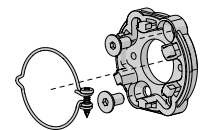

UNIVERSAL ZAMAK ADAPTOR

With Lock Ring & M8x16 screws

5a

PRICE.	
CODE.	RB56-0762-014050
PACK.	1 | 20 Sets

COLOUR. Cast silver 014 only

USE WITH. Box 160 Wire Guide, Extreme Square Motor Br. Plate