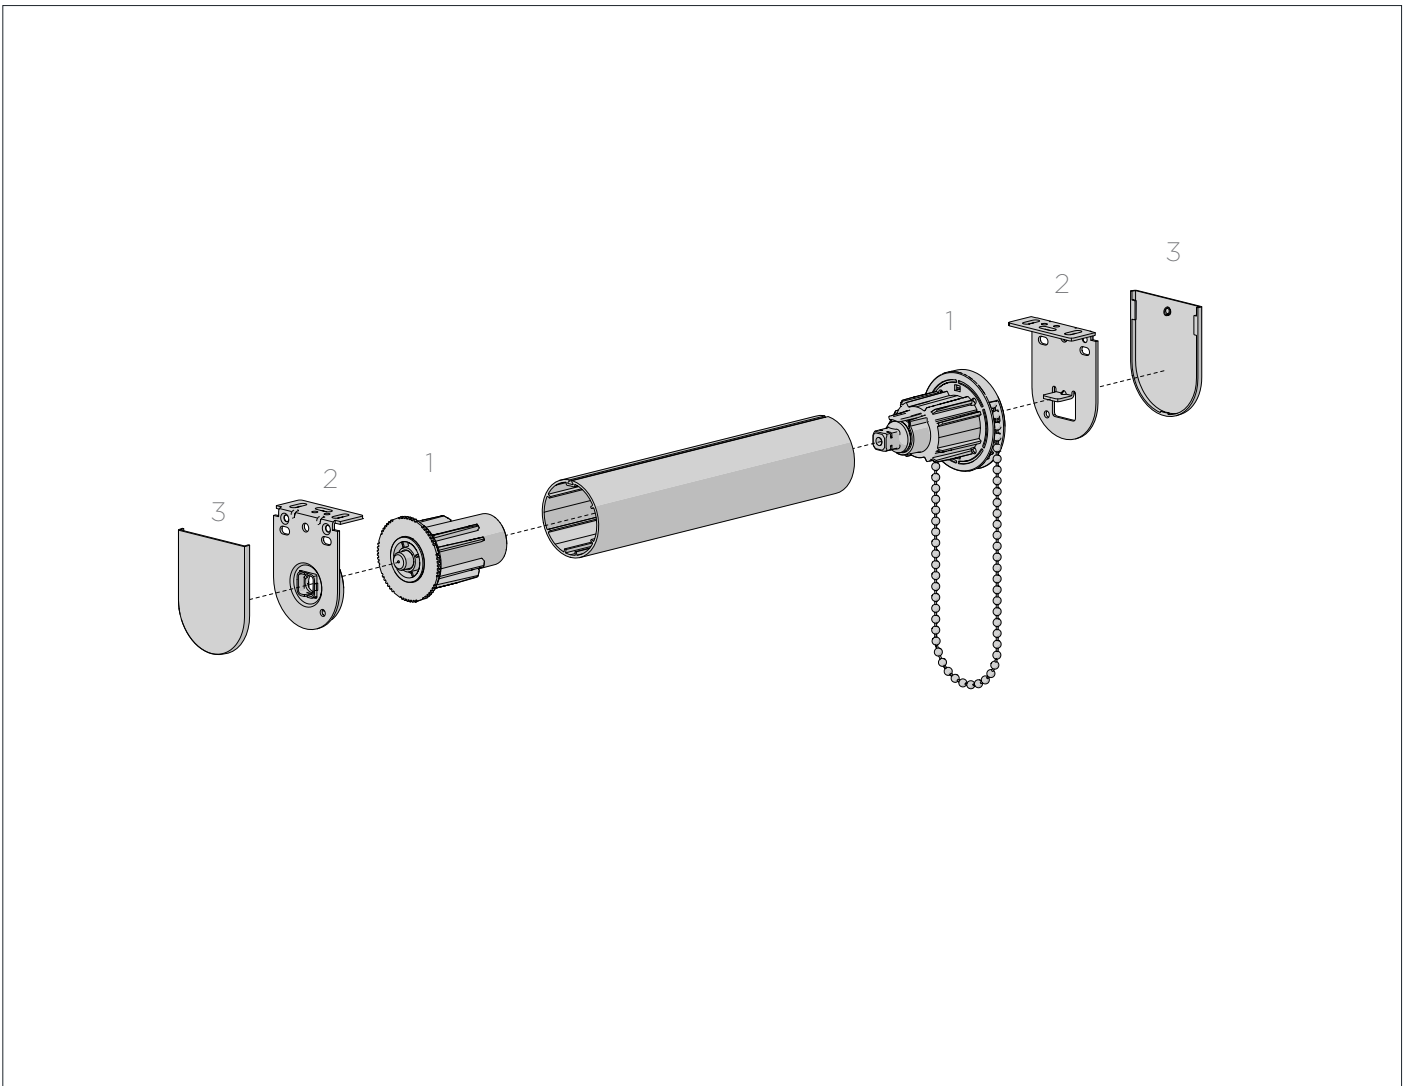

SIZE.	40mm Projection	55mm Projection
PRICE.		
CODE.	RB08-4151-xxx040	RB08-4151-xxx055
PACK.	25 1000 Pairs	25 1000 Pairs

COLOUR. Black 050, pure white 069, sandstone 269, silver grey 338, barley 283
 USE WITH. Easy-Lock Chain Winder Brackets 40 & 55mm projection - VX/LX