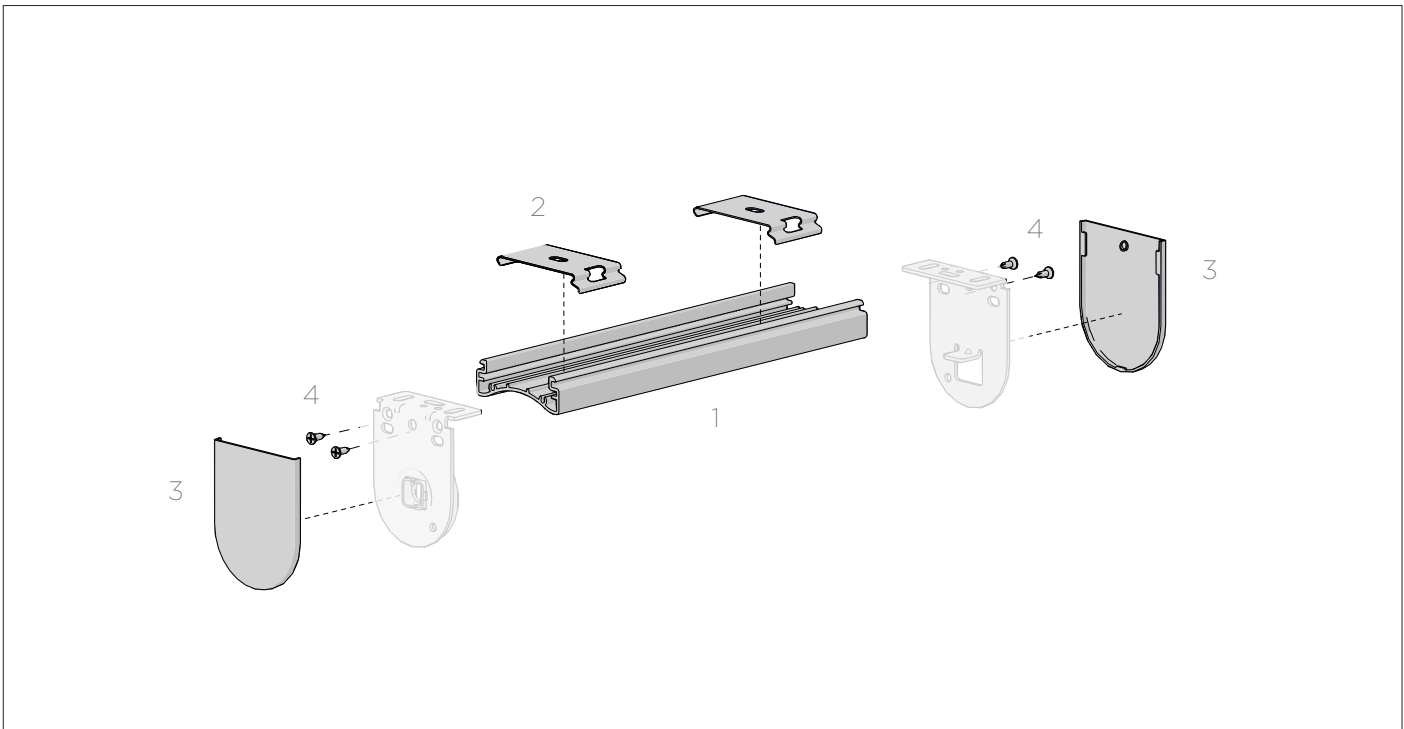

COLOUR RANGE

pure white

COMPONENTS

MKII MOUNTING RAIL | BASE 50 1
5.8 Metre Length

TYPE.	Pure White
PRICE.	
CODE.	RB88-2051-069580
PACK.	10 | 160 Lgth

COLOUR. pure white 069
USE WITH. LX Brackets, Slimline Spring Clip Bracket

VX/LX BRACKET COVER CAPS - MKII MOUNTING RAIL 3
40mm Projection

PRICE.	
CODE.	RB88-4151-xxx040
PACK.	25 | 1000 Pair

COLOUR. pure white 069
USE WITH. MKII Mounting Rail - Base 50, Installation Brackets

SLIMLINE SPRING CLIP BRACKET 2
Universal Fix

TYPE.	Pure White
PRICE.	
CODE.	RB88-2092-069001
PACK.	100 | 1000 Pcs

COLOUR. pure white 069
USE WITH. Mounting Rail

SELF TAPPING SCREWS | PHILIPS COUNTER SUNK HEAD 4
#4 x 3/8

PRICE.	
CODE.	HD82-1904-025010
PACK.	100 | 40000

COLOUR. Zinc plated 025 only
USE WITH. MKII Mounting Rail - Installation Brackets.