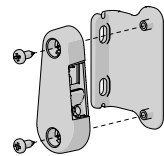

CHAINHOLD TD TENSIONER + SCREWS 7e

PRICE.	
CODE.	RB91-1331-069000
PACK.	25 | 400 Sets

COLOUR. pure white 069
USE WITH. #10 Rotation Chains - Plastic or Metal