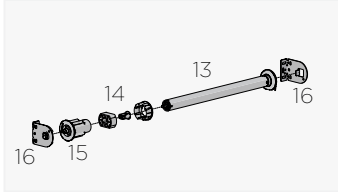

Automate Wirefree Control