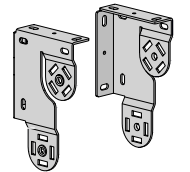

SKYLINE BRACKET | DOUBLE V SLIM

PRICE.	
CODE.	RB18-1001-050000
PACK.	5 | 40 Pairs

COLOUR. Black (050), white (075)
USE WITH. SL15 Clutch, Pin end: 38/40/43mm

3

SKYLINE BRACKET COVER | DOUBLE V SLIM

PRICE.	
CODE.	RB18-1010-xxx000
PACK.	5 | 80 Pairs

COLOUR. Black (BK), white (W)
USE WITH. Skyline Bracket Double V Slim