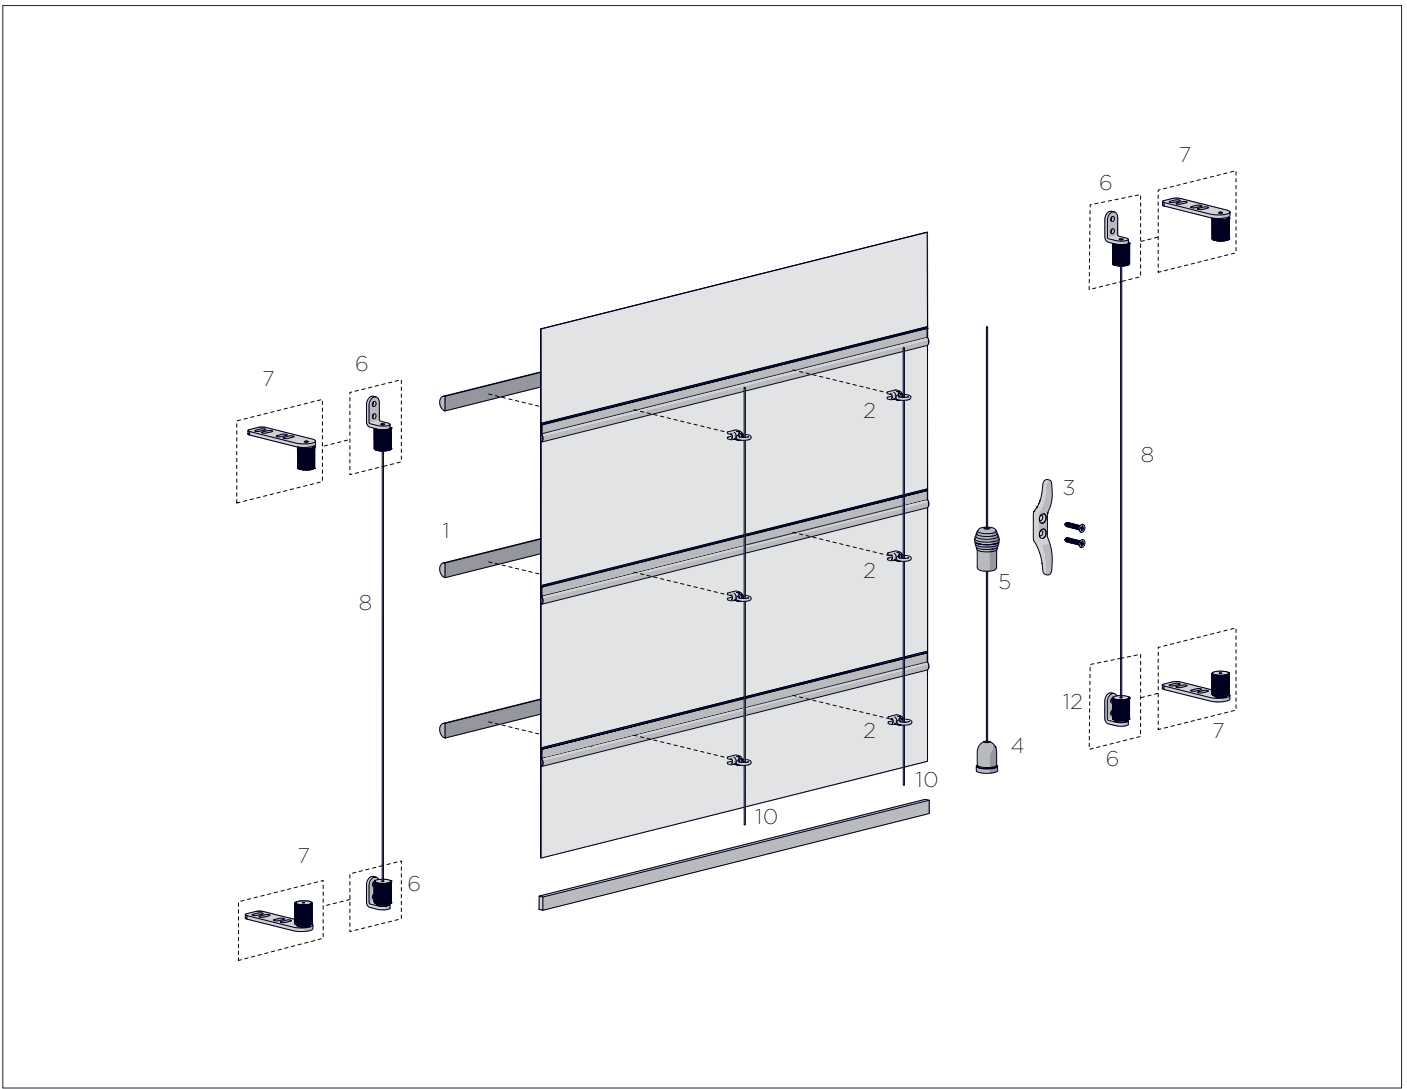

COLOUR RANGE

natural white