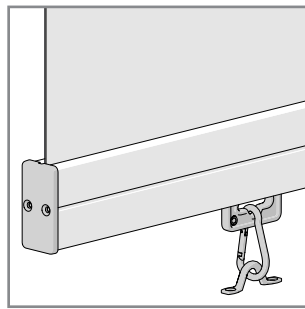

STRAIGHT DROP