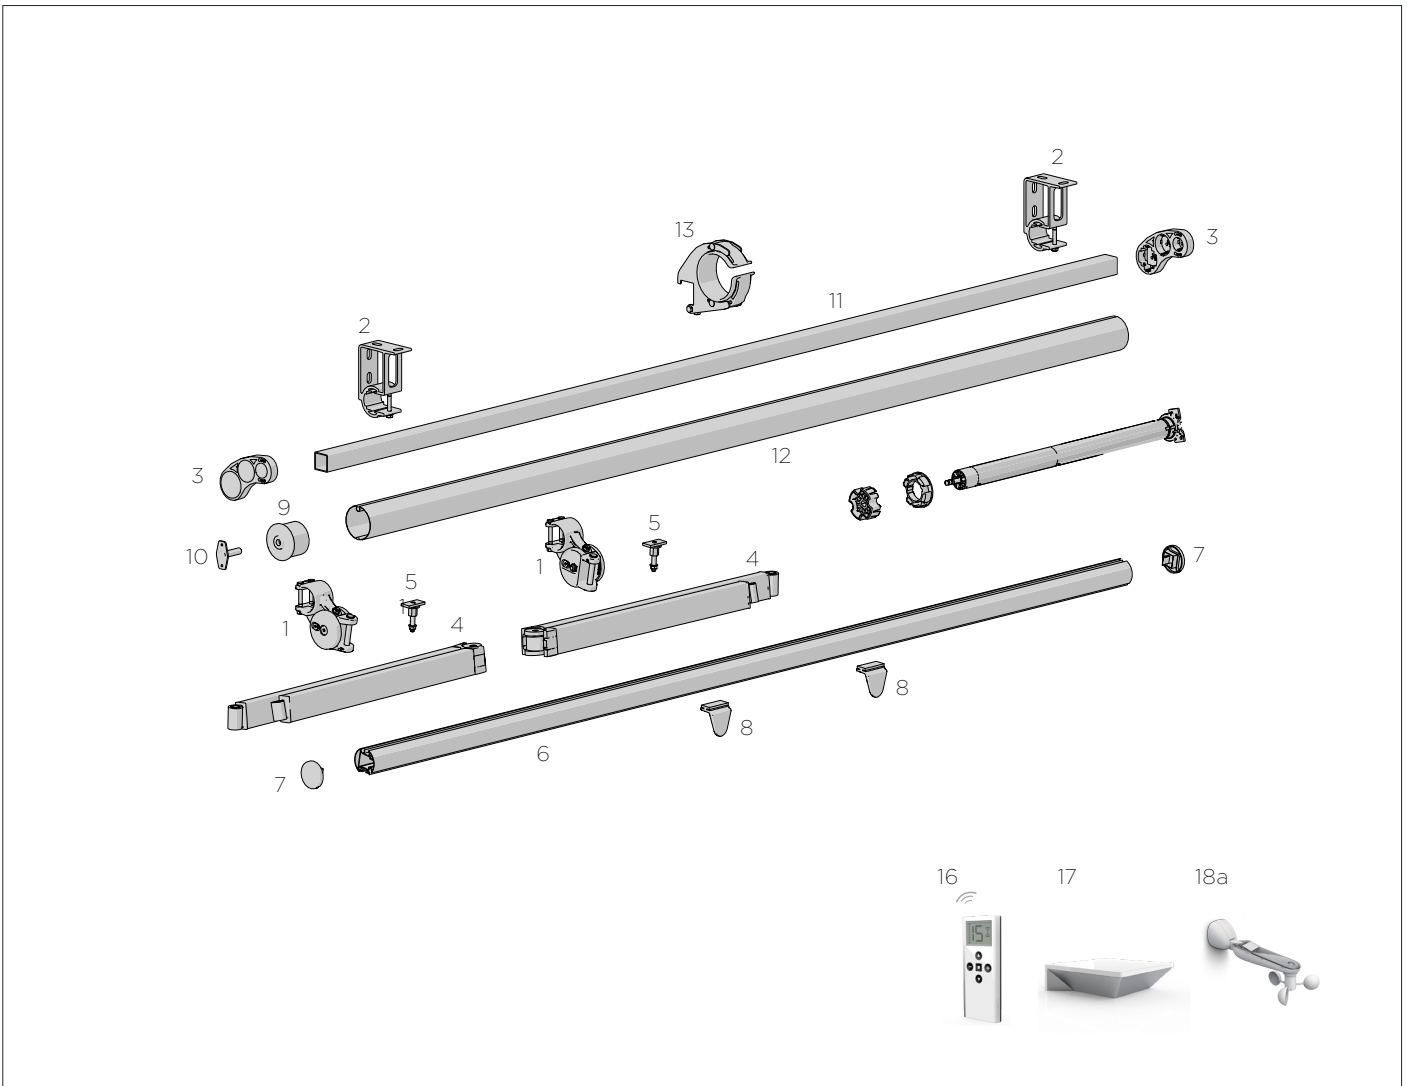

COLOUR RANGE

white graphite

SPECIFICATION

Max Size: 7m x 3m

PRODUCT OPTIONS

CONTROL OPTIONS

FOLDING ARM SUPPORT KIT

1