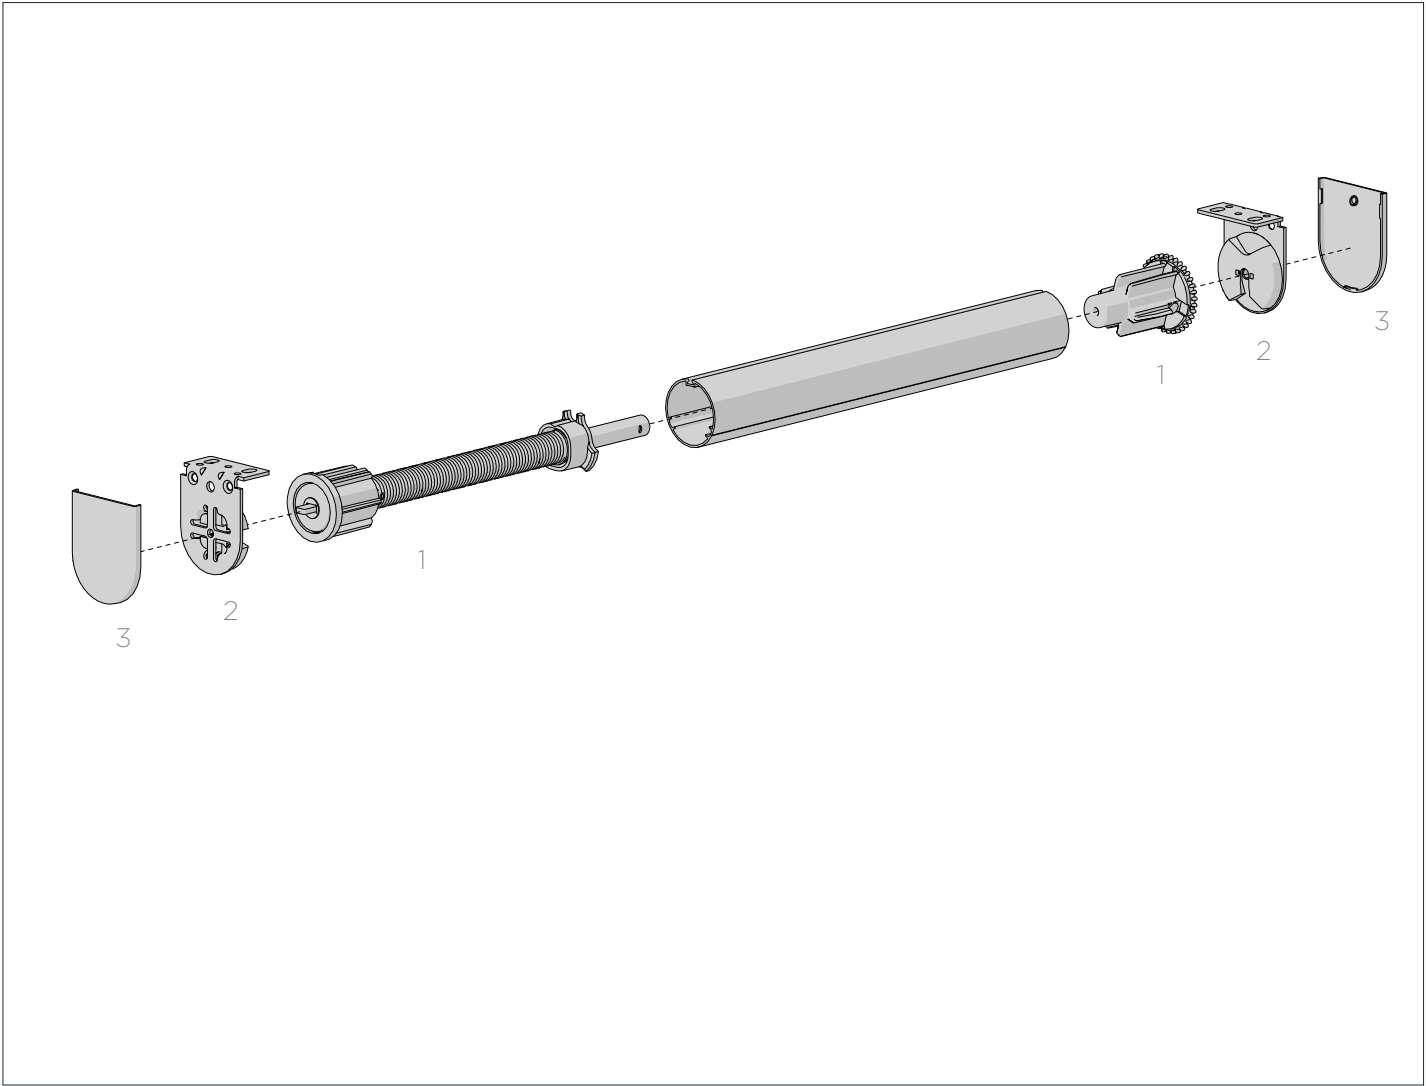

SAFETY WARNING DEVICE -
 Packaging Sticker Label

Price not subject to group discount

PRICE.	
CODE.	HD91-0116-000001
PACK.	500 5000 Pcs

ROLLERS

SECTION 1	SMALL	
	Spring Booster	54
	Chain Control	56
	Motorised Automate Wirefree	58
SECTION 2	MEDIUM	
	Spring Booster	60
	Easy Spring Air	62
	RB08 Chain Control	64
	RB09 Chain Control	66
	Medium SL 15	68
	Heavy Duty SL20/G200	70
	Automate Wirefree	72
	Automate E6 & M6	76
SECTION 3	LARGE	
	RB10 Chain Control	78
	Motorised Automate	80
SECTION 4	SYSTEM UPGRADES	
	Double Brackets	84
	Easy-Link S40/45	86
	Multi-Link S60	88
	FRS Valance 100/120	90
	P95	92
	Internal Wire Guide	94
	Mounting Rail	96
SECTION 5	BOTTOM RAILS & ACCESSORIES	
SECTION 6	TUBES & ACCESSORIES	
SECTION 7	CHAINS & ACCESSORIES	