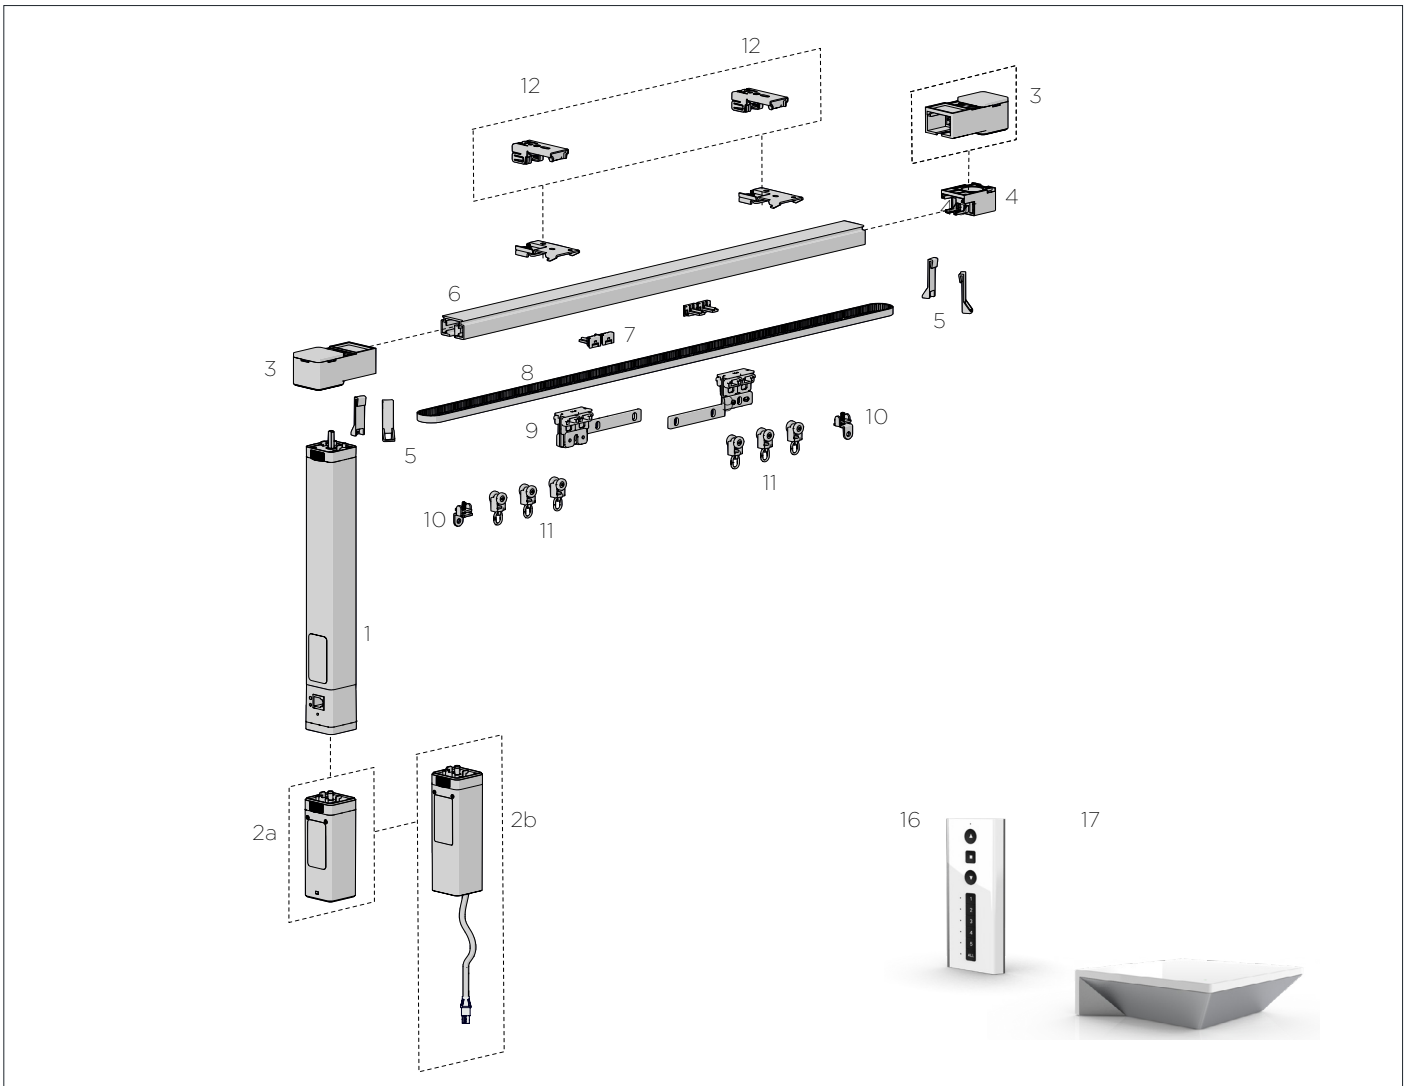

DRAPERY

SECTION 1	CURTAINS	
	CU21 Motorised	164
SECTION 2	PANELS	
	CU41 Panel Glide System	168

COLOUR RANGE

snow white black

PRODUCT OPTIONS

AUTOMATE | VERSA 1.2NM DRAPERY MOTOR [15V/120RPM] 1

PRICE..	
CODE.	MT01-2101-xxx002
PACK.	11 10 Piece