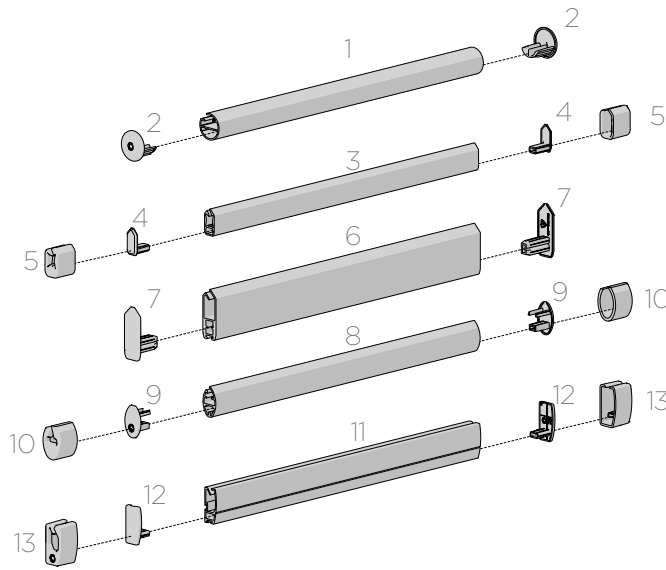

COLOUR RANGE

COMPONENTS

ROUND ALUMINIUM BOTTOM RAIL 1
22.0mm x 5.8mt Lgth

TYPE.	Nat Anodised	Colours - refer below
PRICE.		
CODE.	RB91-1203-020580	RB91-1203-xxx580
PACK.	10 | 200 Lgths	10 | 200 Lgths

COLOUR. black 050, pure white 069, sandstone 269
USE WITH. Spline - Flat 15mm, ROUND Slimline

FLAT ALUMINIUM BOTTOM RAIL 3
11.0 x 22.0mm x 4.8mt Lgth

TYPE.	Nat Anodised	Colours - refer below
PRICE.		
CODE.	RB91-1205-020480	RB91-1205-xxx480
PACK.	10 | 320 Lgths	10 | 320 Lgths

COLOUR. black 050, pure white 069, sandstone 269, bone 280, barley 283
USE WITH. Spline-Flat 10mm, Flat End Cap, Flat Side/WG End Cap, B/Rail Weight Rod

ROUND SLIMLINE BOTTOM RAIL END CAP 2
Universal

PRICE.	
CODE.	RB91-2104-xxx022
PACK.	100 | 5000 Pcs

COLOUR. black 050, pure white 069, sandstone 269, silver grey 338
USE WITH. ROUND Bottom Rail

FLAT BOTTOM RAIL END CAP 4
Universal

PRICE.	
CODE.	RB91-2105-xxx001
PACK.	100 | 5000 Pcs

COLOUR. black 050, p/white 069, sandstone 269, bone 280, barley 283, s/grey 338
USE WITH. FLAT Bottom Rail