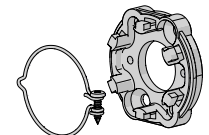

USE WITH. Box 160 Wire Guide, Extreme Square Motor Br. Plate

UNIVERSAL ZAMAK ADAPTOR W/ LOCK RING | THREADED

CODE.	RB56-0766-014050
PACK.	1 50 Set

COLOUR. Silver Grey 014

USE WITH. Box 160, Motor Spacer (Zipscreen)