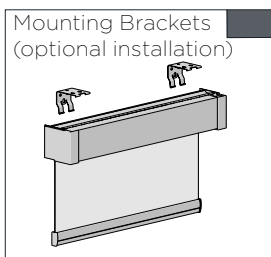

COLOUR RANGE

PRODUCT OPTIONS