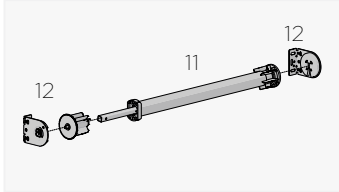

Spring Control