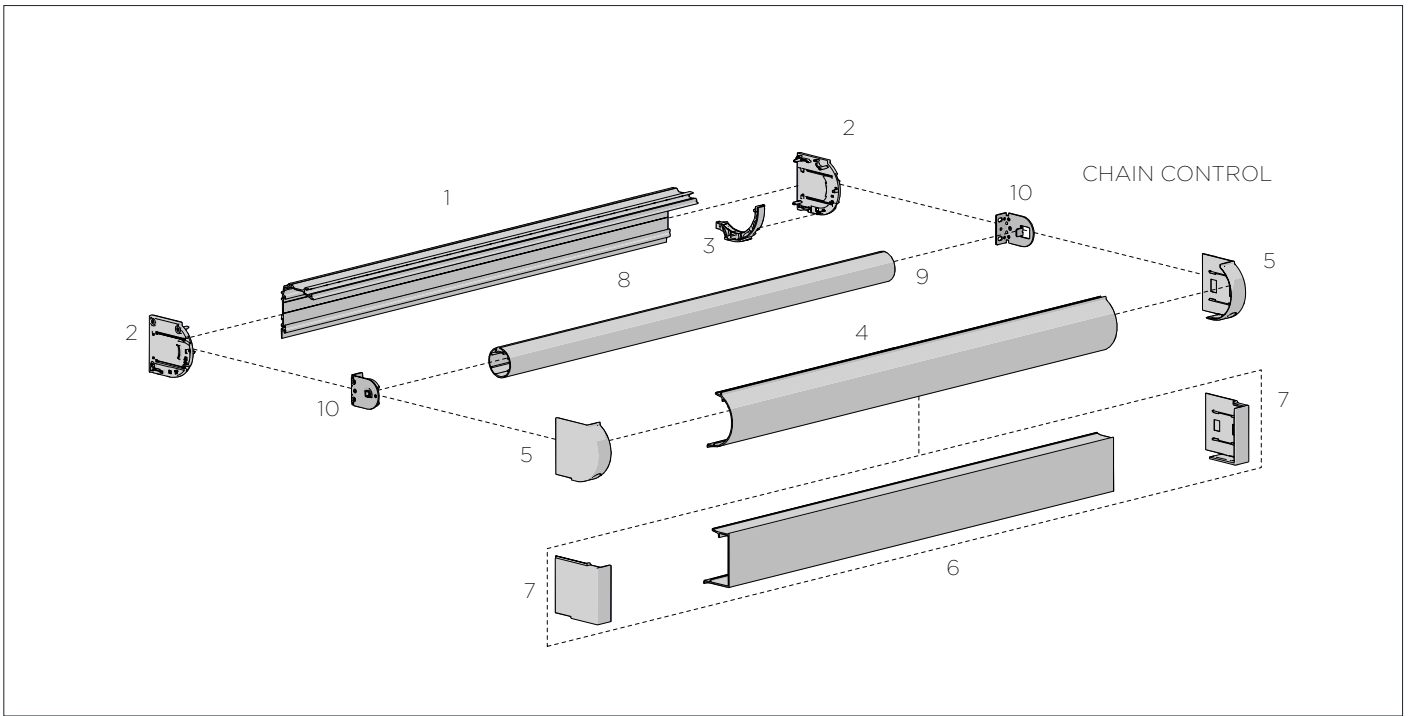

SPRING CONTROL

AUTOMATE WIREFREE MOTOR CONTROL

COLOUR RANGE

PRODUCT OPTIONS