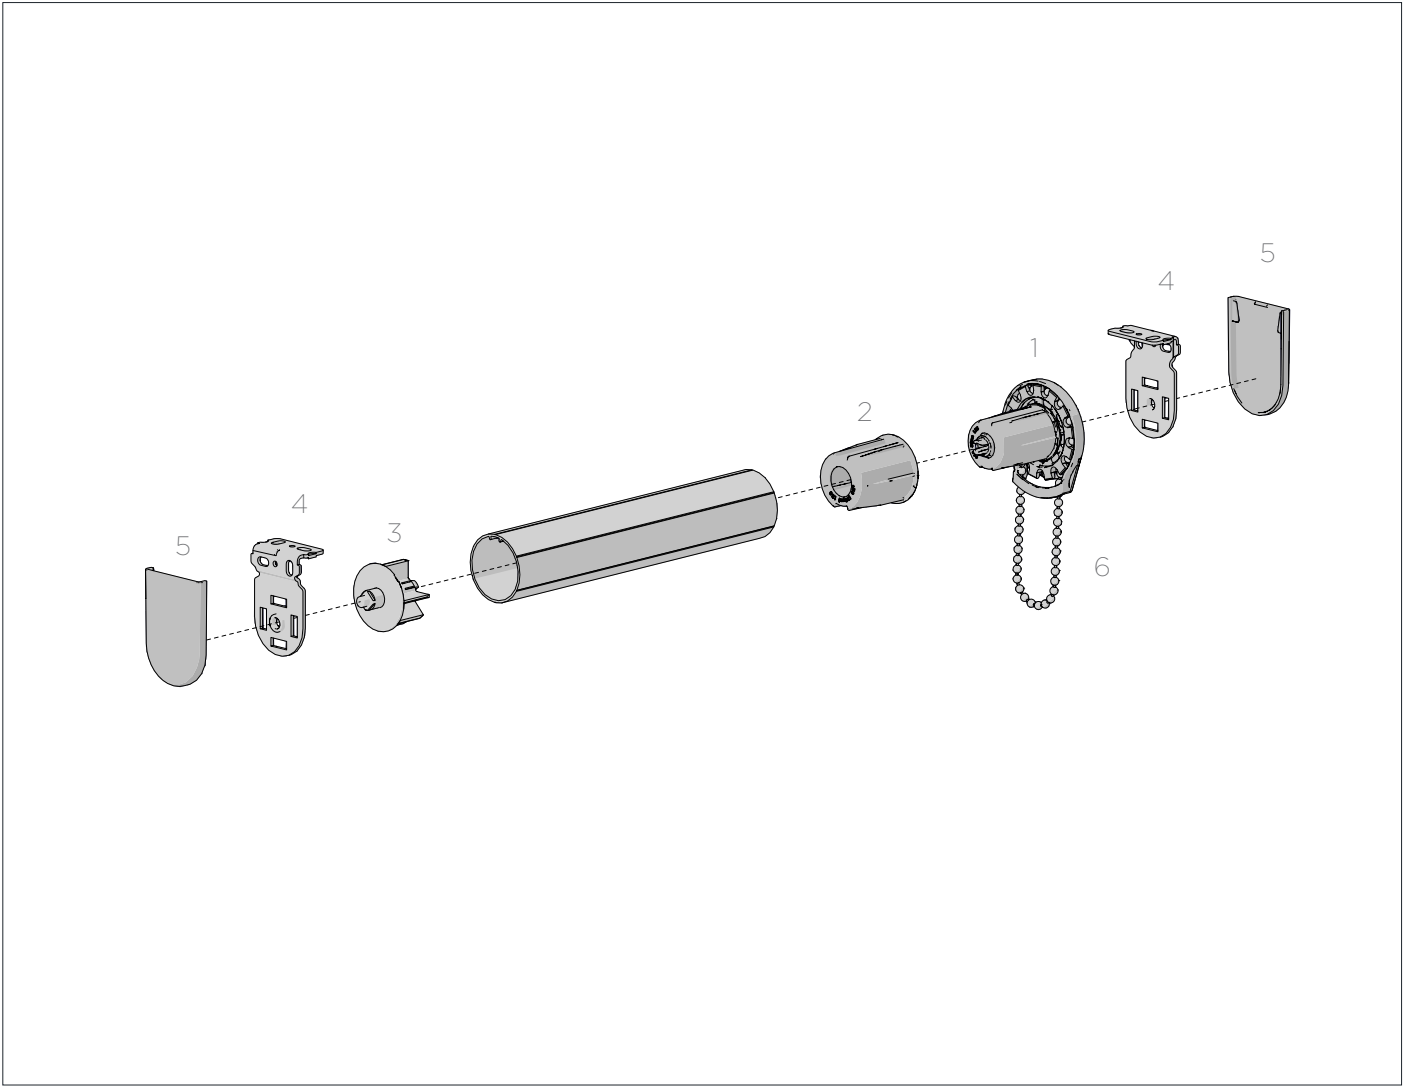

COLOUR RANGE

White Black

TUBES:

- 1.5" Tube
- S40 Tube
- S45 Tube

PRODUCT OPTIONS

DOUBLE BRACKETS
 (dual brackets
 for day/night blinds)

A technical drawing of a double bracket assembly, showing two brackets mounted on a horizontal bar with a roller mechanism.