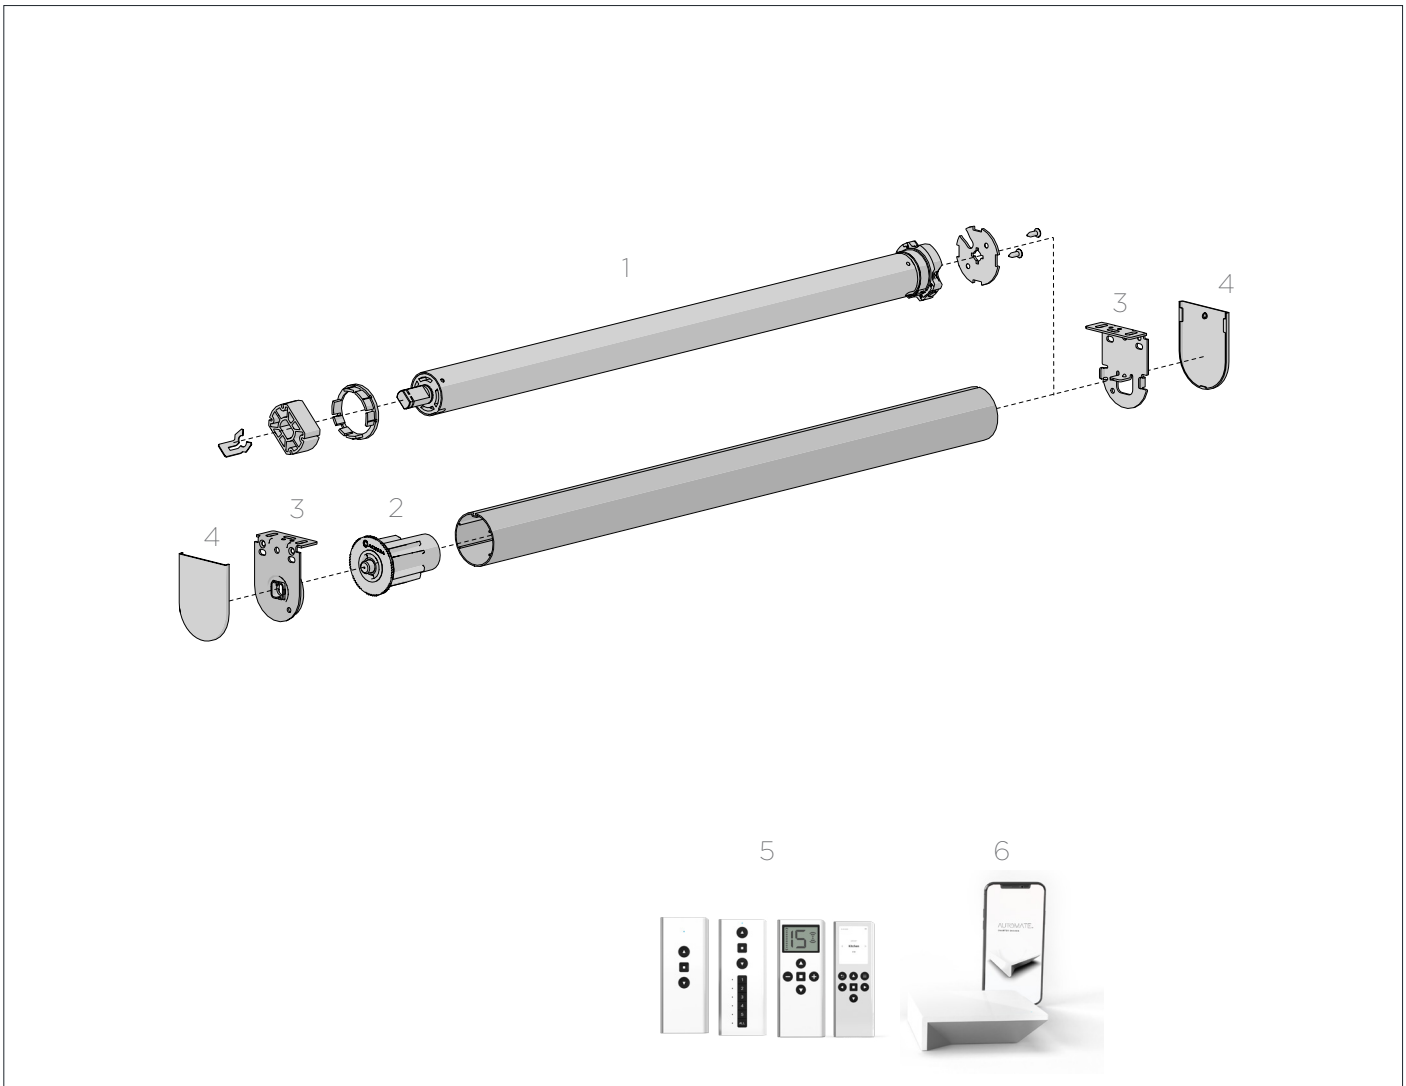

.....

COLOUR RANGE

TUBES:

- S45 Tube
- S60 Tube

PRODUCT OPTIONS

<p>HD BRACKET ADAPTOR (For Commercial Applications)</p> 	<p>S45 - S60 ADAPTOR</p> 	<p>DOUBLE BRACKETS (dual brackets for day/night blinds)</p> 
--	---	--