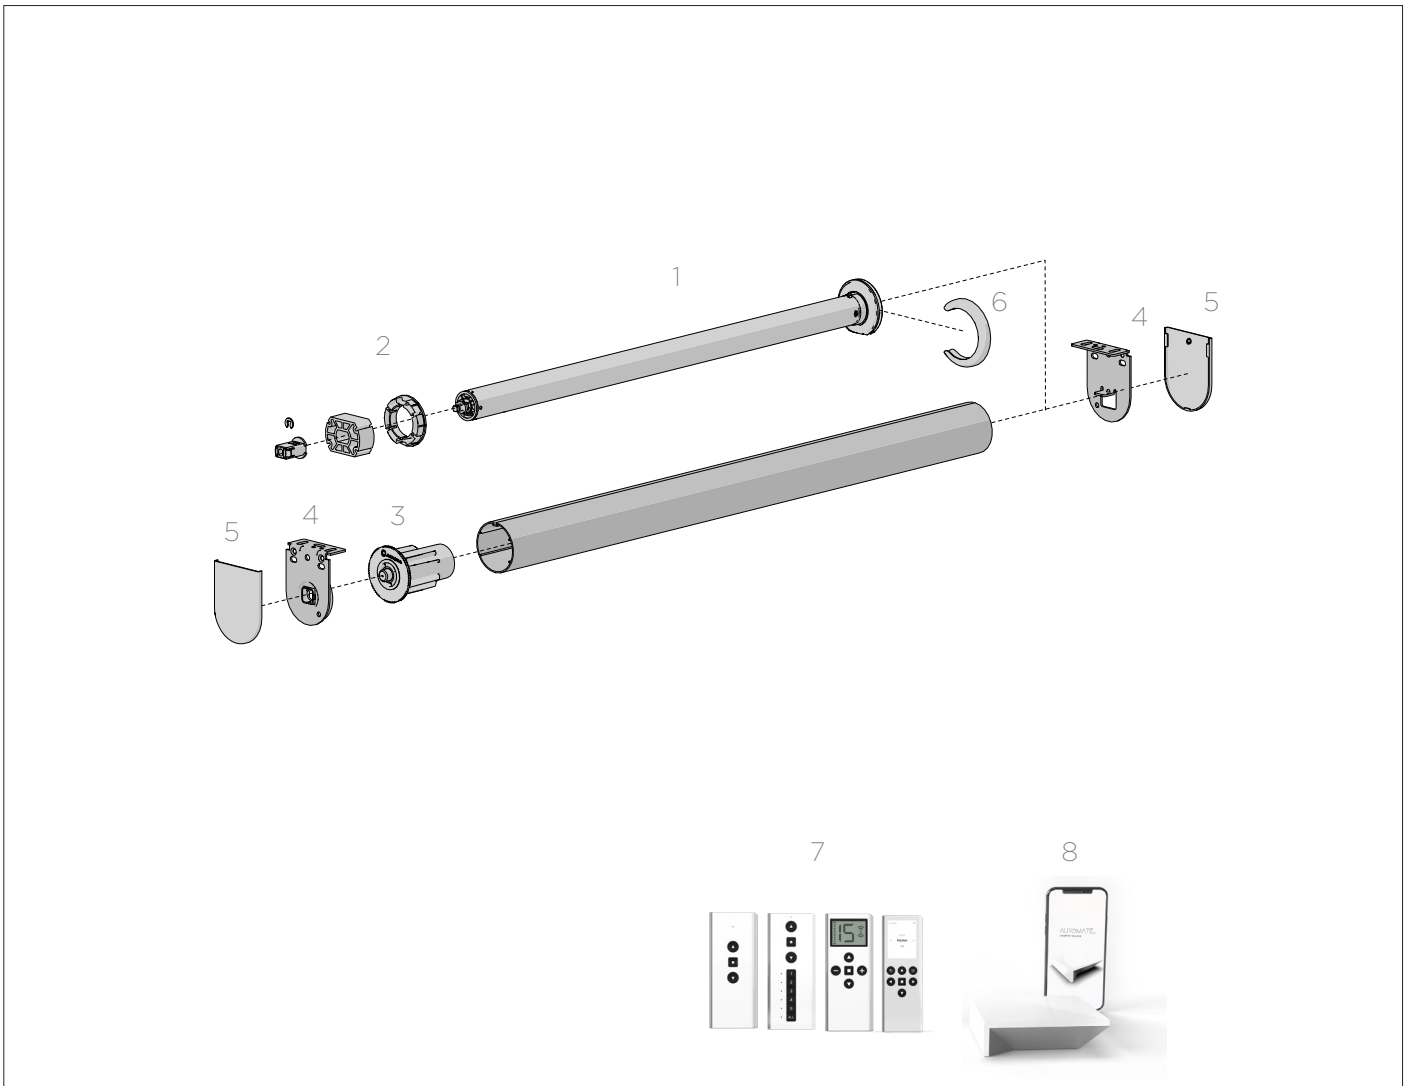

COLOUR RANGE

TUBES:

- S45 Tube
- S60 Tube

PRODUCT OPTIONS

<p>DOUBLE BRACKETS (dual brackets for day/night blinds)</p>	<p>SOLAR PANEL CHARGER (energy efficient solution)</p>	<p>HD Bracket ADAPTOR (For Commercial Applications)</p>	<p>S45 - S60 ADAPTOR (For 3Nm Motor)</p>
--	---	--	---