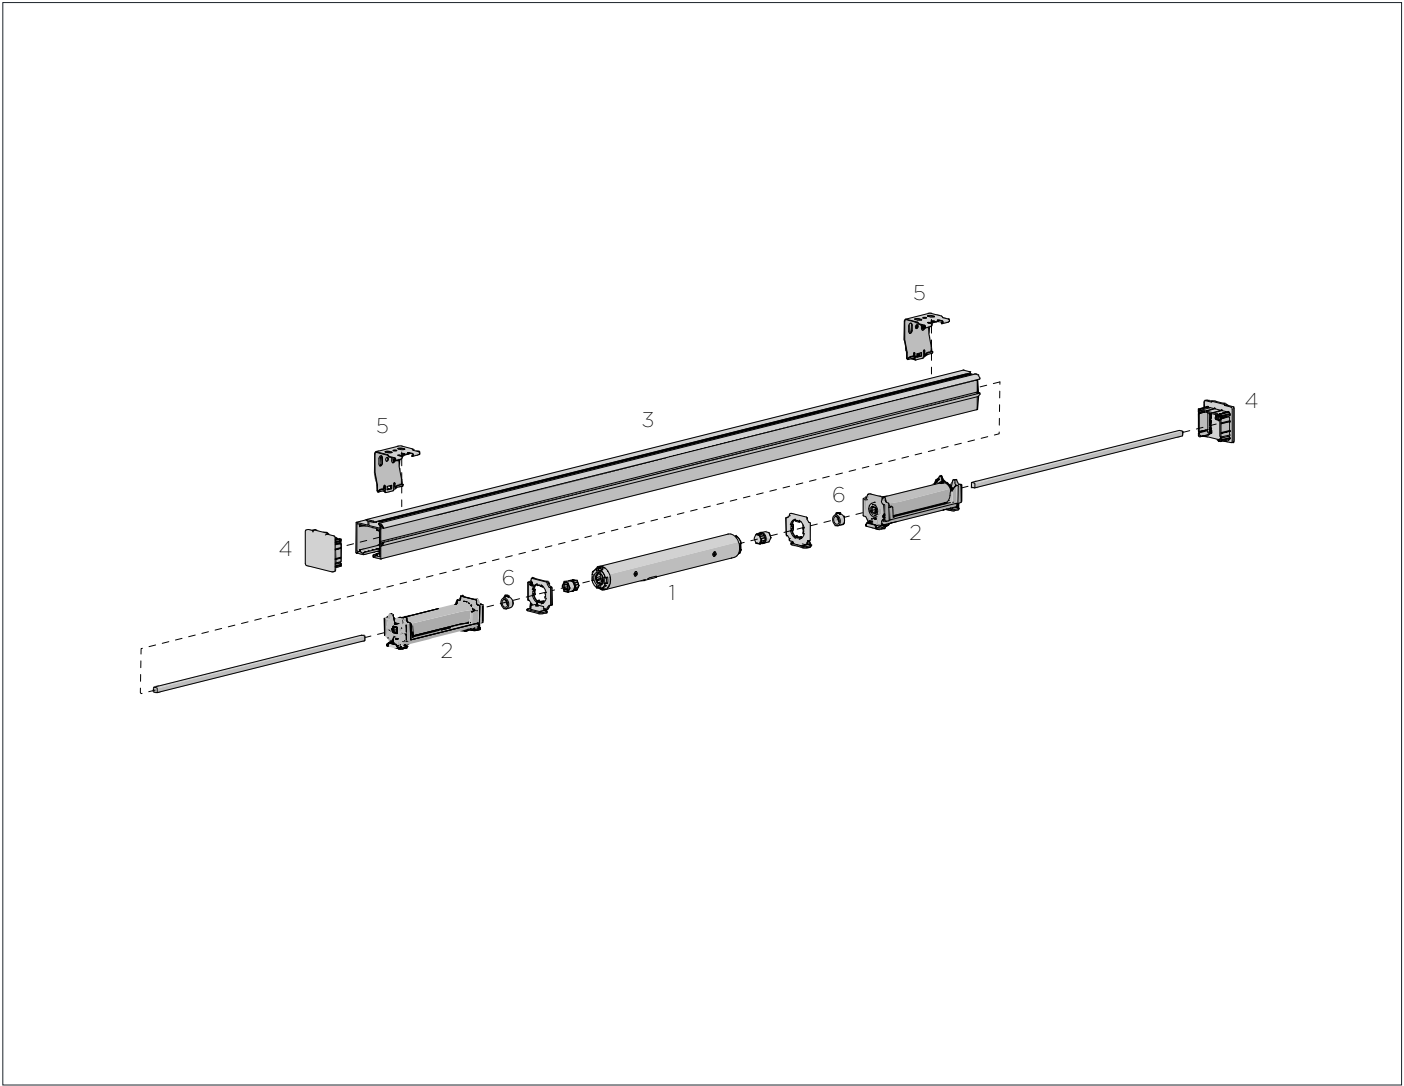

SPECIFICATIONS

CTS Spools, Tildrod, control mechanisms, brackets and end caps all assembled onto aluminium rail.

300mm increments

Chain to be purchased seperately

Subject to standard Terms & Conditions for minimum order value F.I.S. Prices do not include G.S.T.