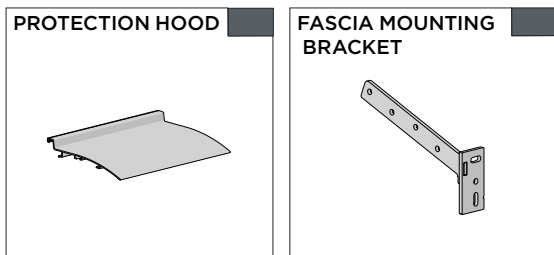

COLOUR RANGE

white graphite

SPECIFICATION

Max Size: 7m x 3m

PRODUCT OPTIONS

CONTROL OPTIONS

FOLDING ARM SUPPORT KIT

1