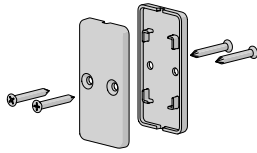

F56 WEIGHT BAR PLAIN END CAP

1a

PRICE.	
CODE.	RE15-0501-050000
PACK.	5 | 200 Sets

COLOUR. Black 050
USE WITH. F56 weight bar

F72 WEIGHT BAR PLAIN END CAP

2a

PRICE.	
CODE.	RE15-0540-050000
PACK.	5 | 200 Set