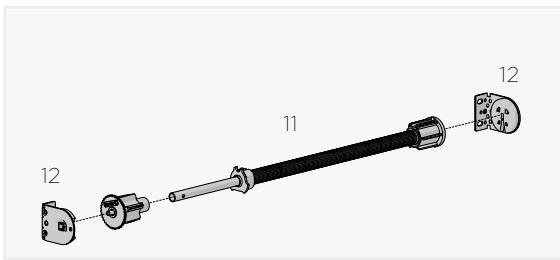

SPRING CONTROL