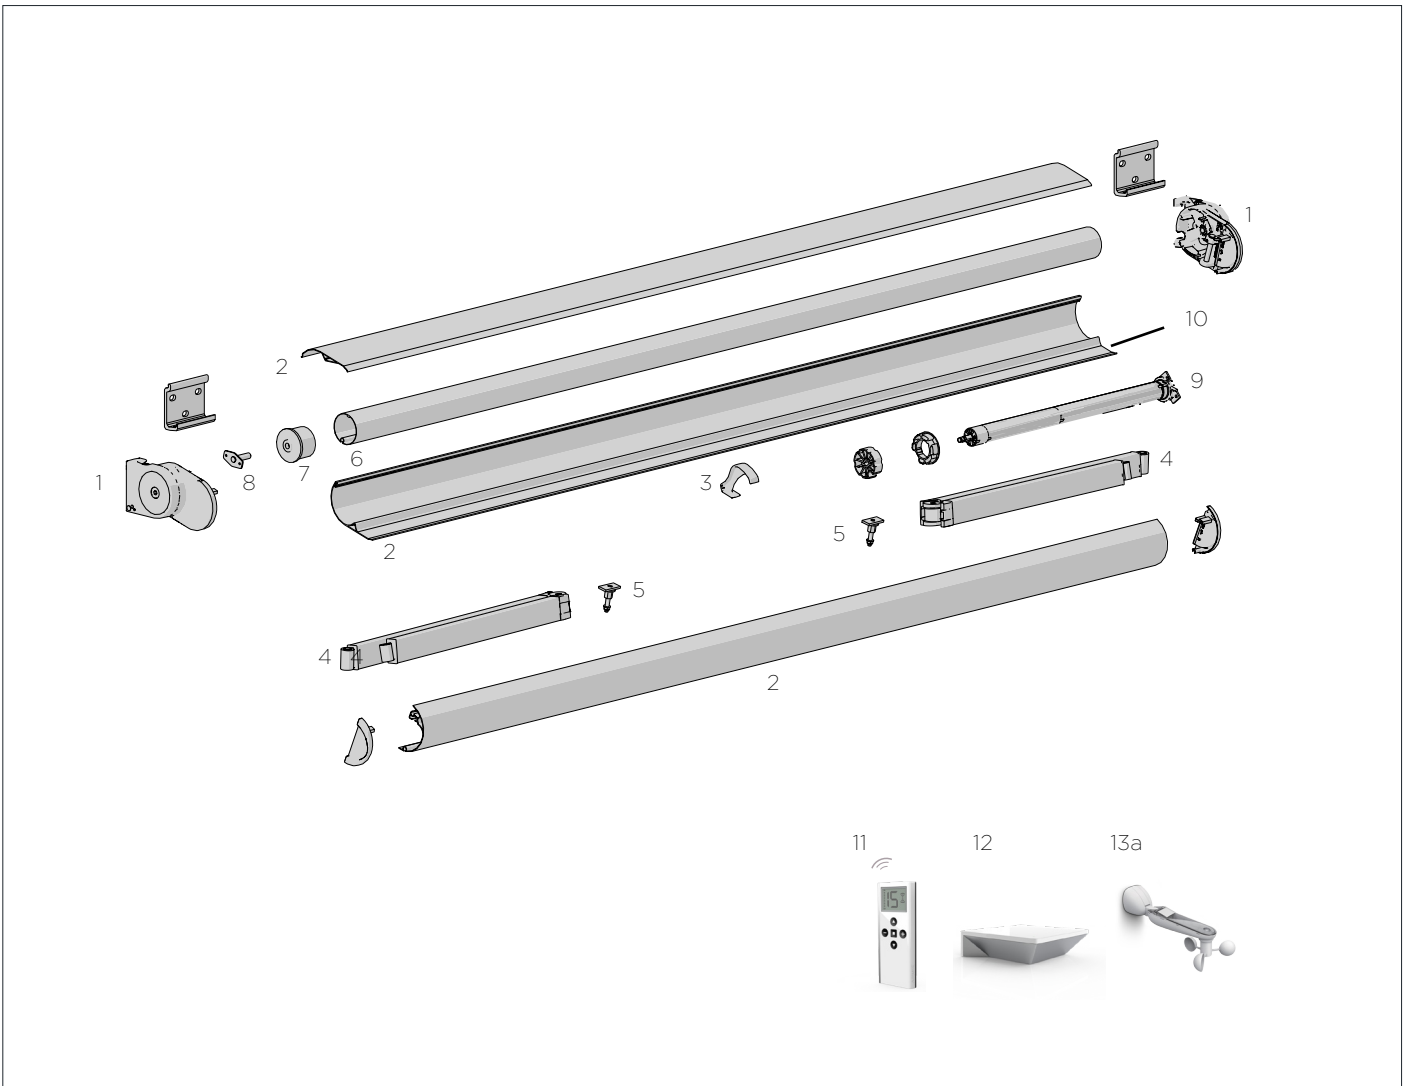

COLOUR RANGE

SPECIFICATION

Max Size: 5m x 3m

PRODUCT OPTIONS

CONTROL OPTIONS