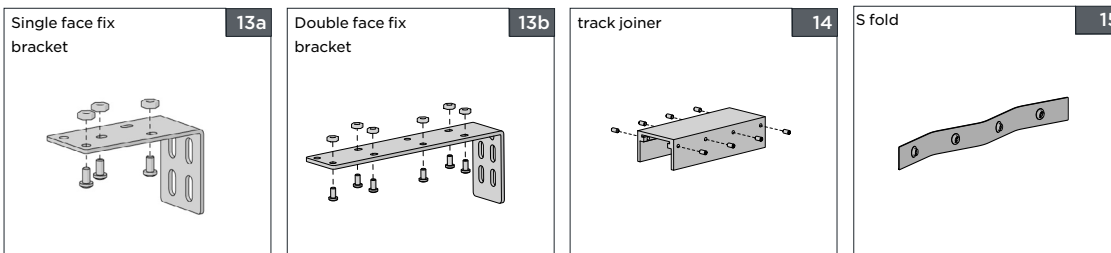

DRAPERY

SECTION 1	CURTAINS	
	CU21 Motorised	164
SECTION 2	PANELS	
	CU41 Panel Glide System	168

COLOUR RANGE

snow white black

PRODUCT OPTIONS

AUTOMATE | VERSA 1.2NM DRAPERY MOTOR [15V/120RPM] 1

PRICE..	
CODE.	MT01-2101-xxx002
PACK.	11 10 Piece