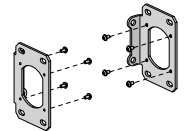

COLOUR. Pure white 069, black 050
USE WITH. Extreme Bracket Adaptor Kit