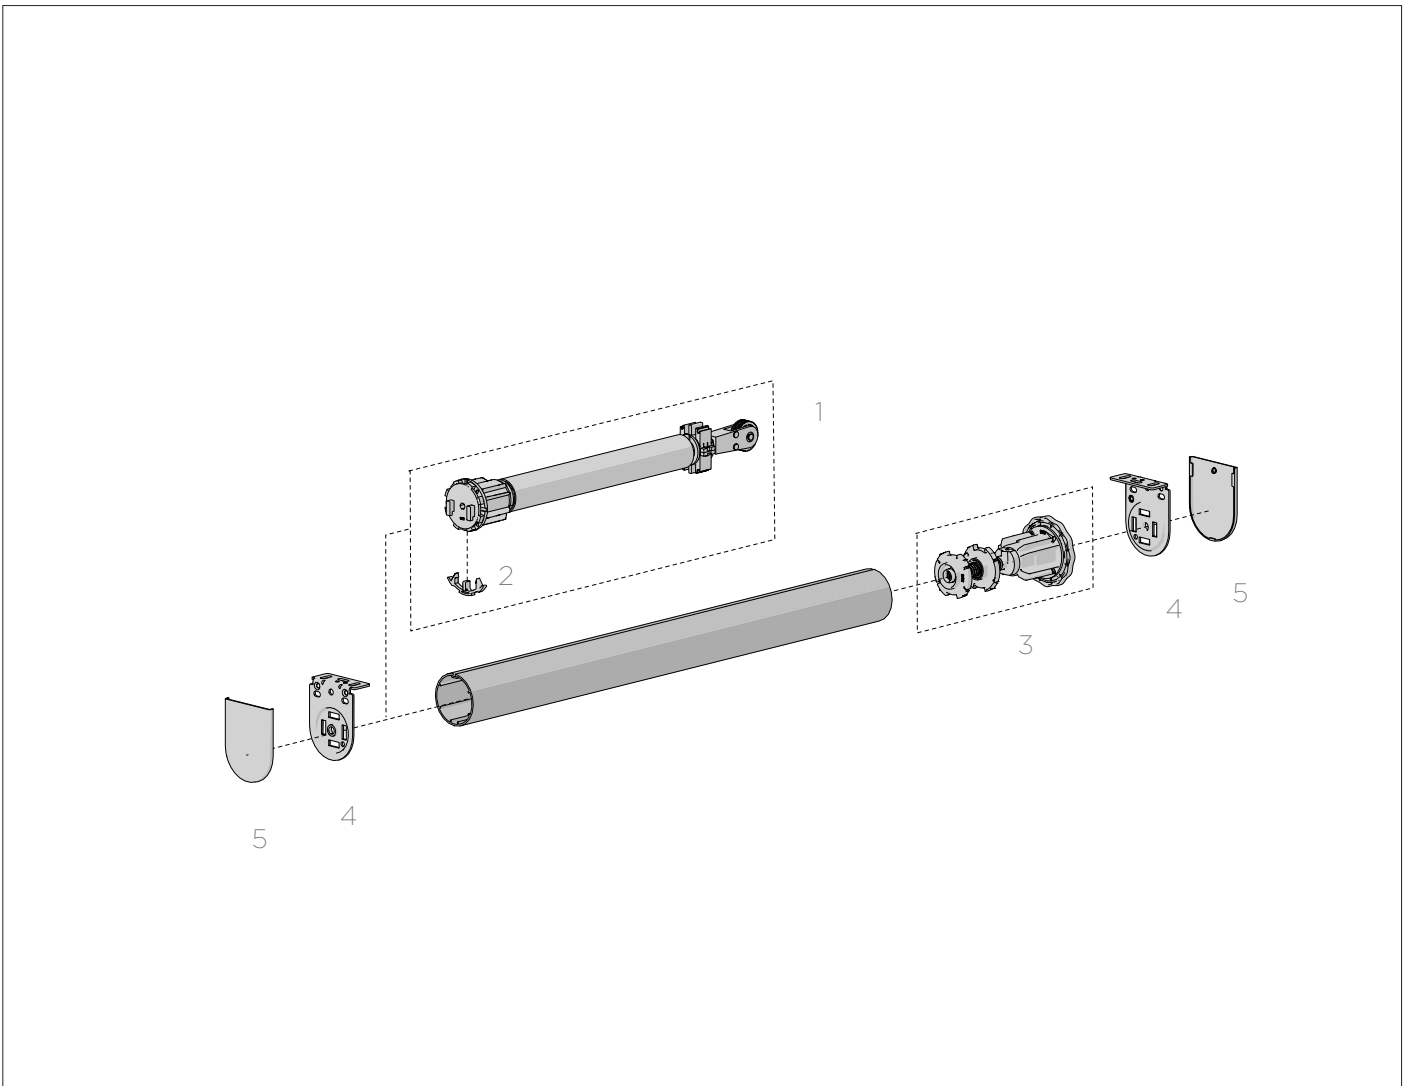

COLOUR RANGE

Pure white

TUBES:

- S45 Tube

SYSTEM UPGRADES