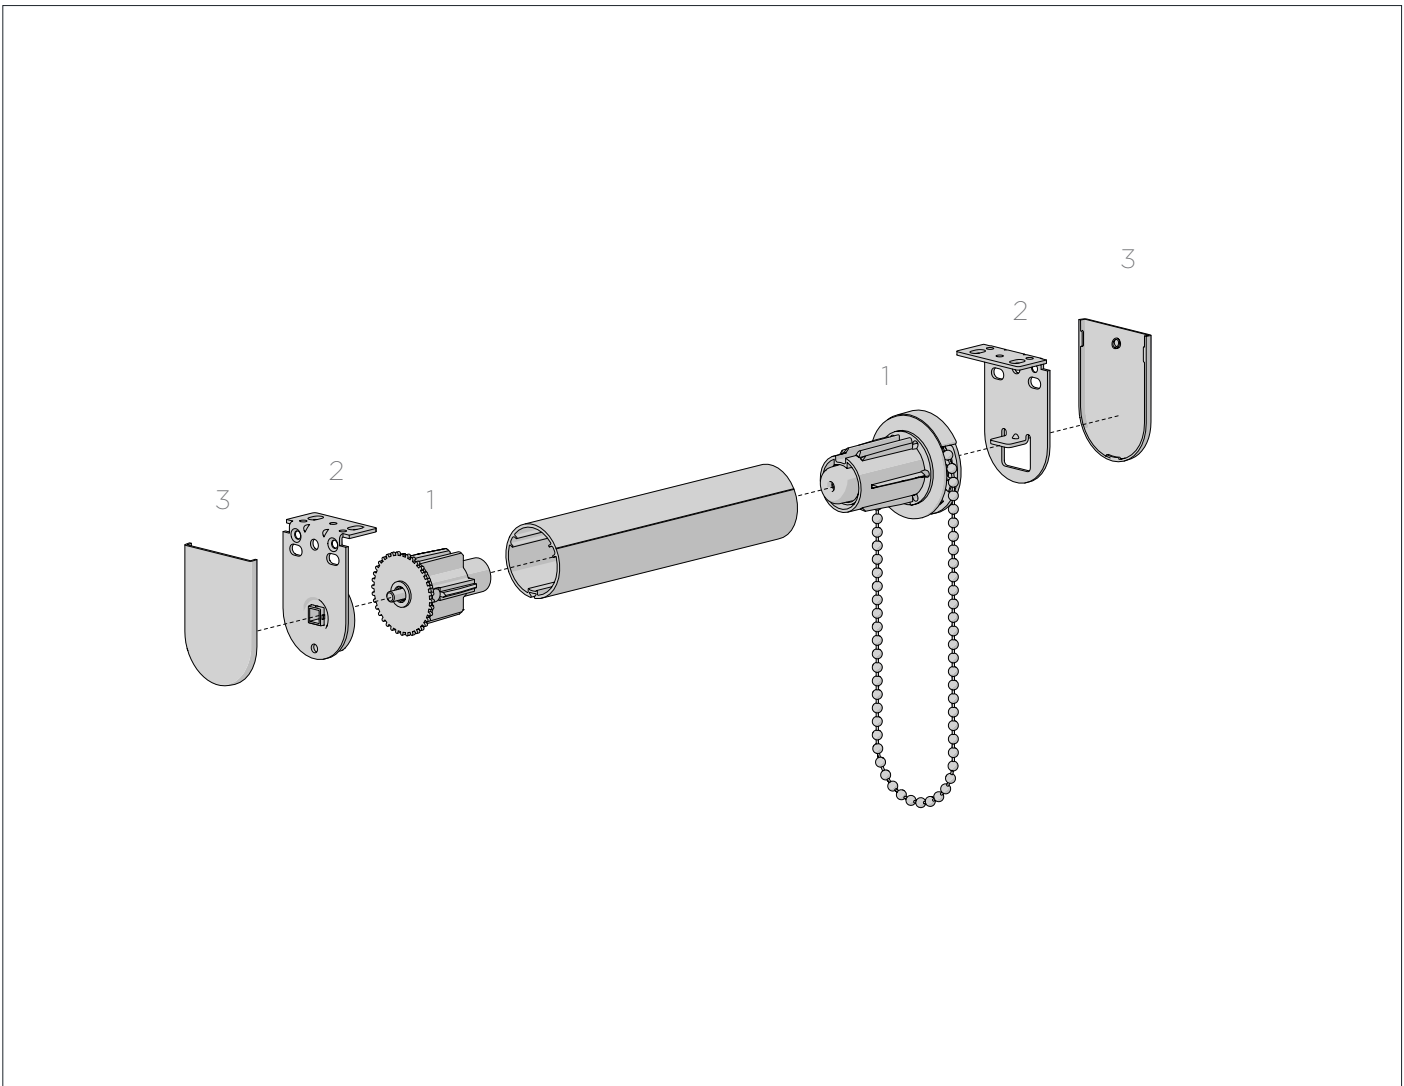

COLOUR RANGE

Pure white Sandstone Silver grey Black

TUBES:

- S35 Tube

PRODUCT OPTIONS

SPRING BOOSTER

(for lighter lifting)

SYSTEM UPGRADES

CF CASSETTE /FASCIA 75

(for dim-out)

INTERNAL WIRE GUIDE

(for controlled stability)