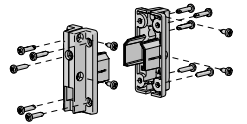

COLOUR. Black 050, pure white 069
USE WITH. F72 Weight Bar