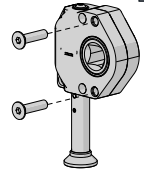

**RE01 GEAR | UNIVERSAL JOINT**

PRICE.	
CODE.	RE01-0510-020000
PACK.	10 100 Pcs

COLOUR. Anodised 020
USE WITH. Crank Gear, Control Arm

**CRANK ADAPTOR | 45MM**

PRICE.	
CODE.	RE01-0502-050045
PACK.	5 100 Pcs