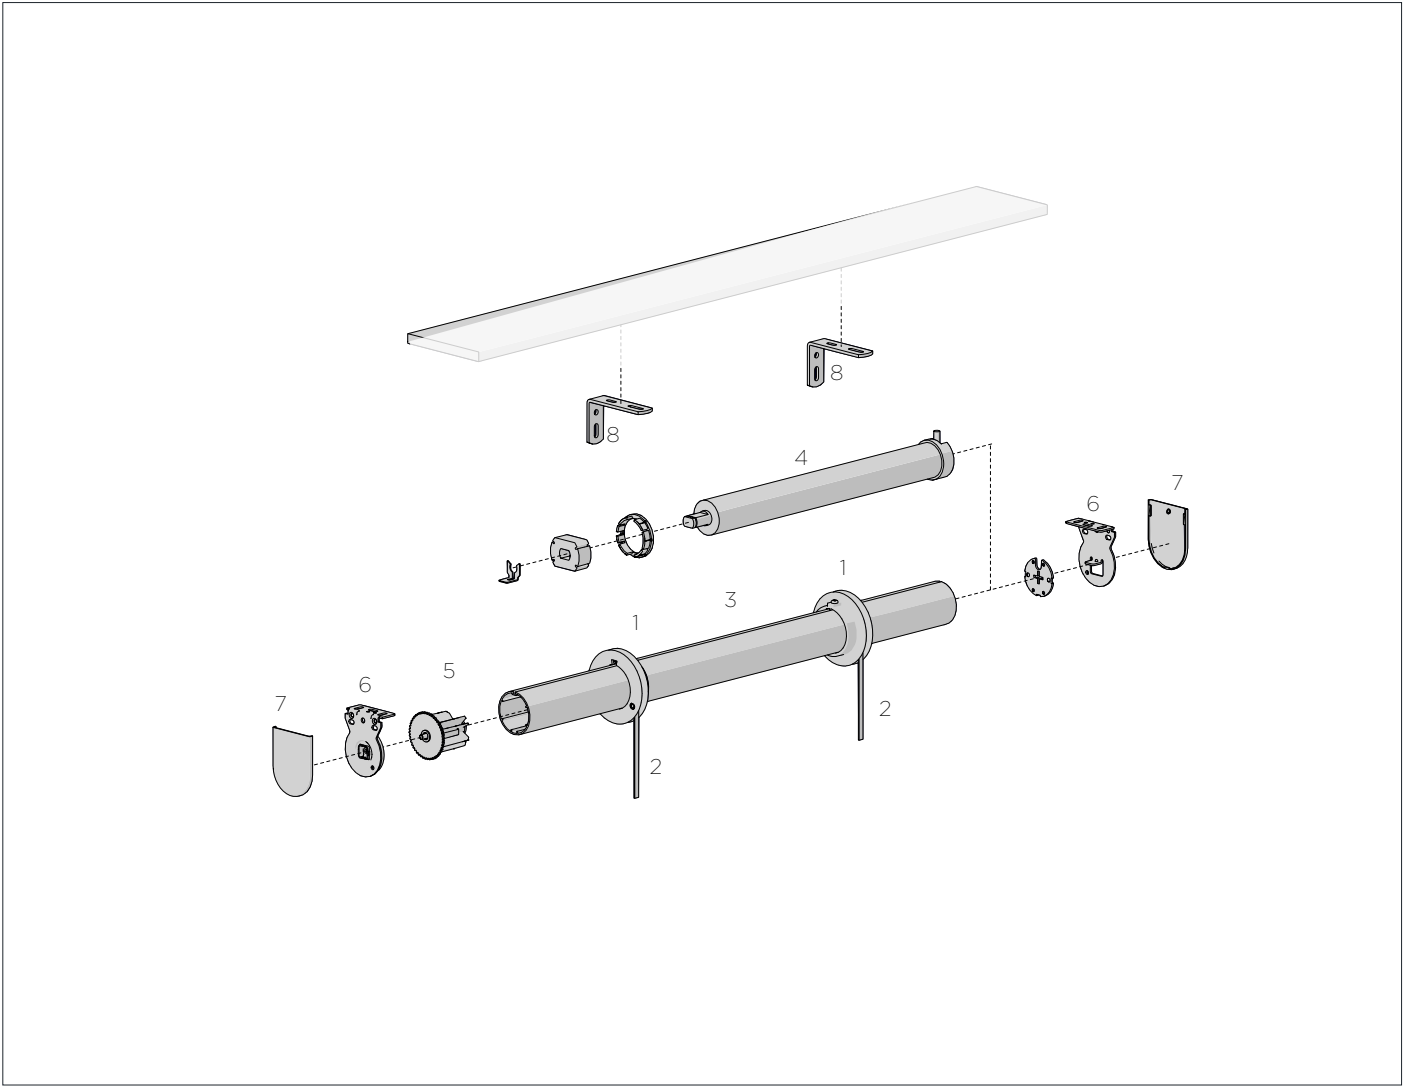

COLOUR RANGE

PRODUCT OPTIONS S60 LARGE

<p>ROMAN LIFT SPOOL 9</p> 	<p>ALUMINIUM TUBE S60 10</p> 	<p>M50 UNIVERSAL MOTOR BRACKET 11</p> 	<p>RB10 BEARING IDLER/ END PLUG 12</p> 
<p>RB10 TUBE ADAPTER S60 14</p> 	<p>RB10 IDLER BRACKET KIT S60 15</p> 	<p>AUTOMATE ACCESSORIES (REFER ROLLER S60 MOTORISED SYSTEM)</p> 	