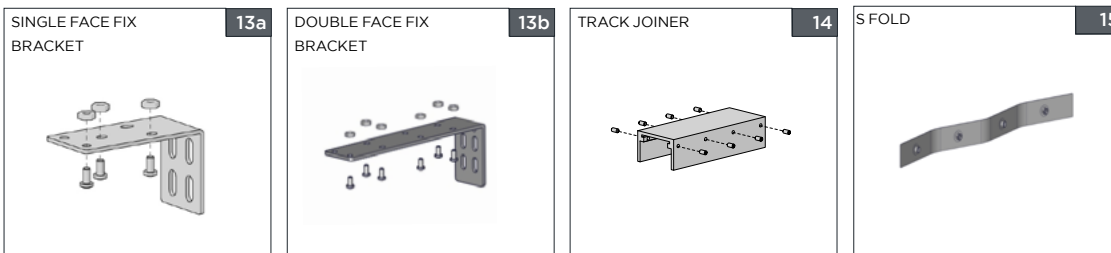

## SECTION 2 PANELS

CU41 Panel Glide System	182
-------------------------	-----

COLOUR RANGE

snow white black

PRODUCT OPTIONS

**AUTOMATE | VERSA 1.2NM DRAPERY MOTOR [15V/120RPM]** 1

CODE.	MT01-2101-xxx002
PACK.	1   10 Piece