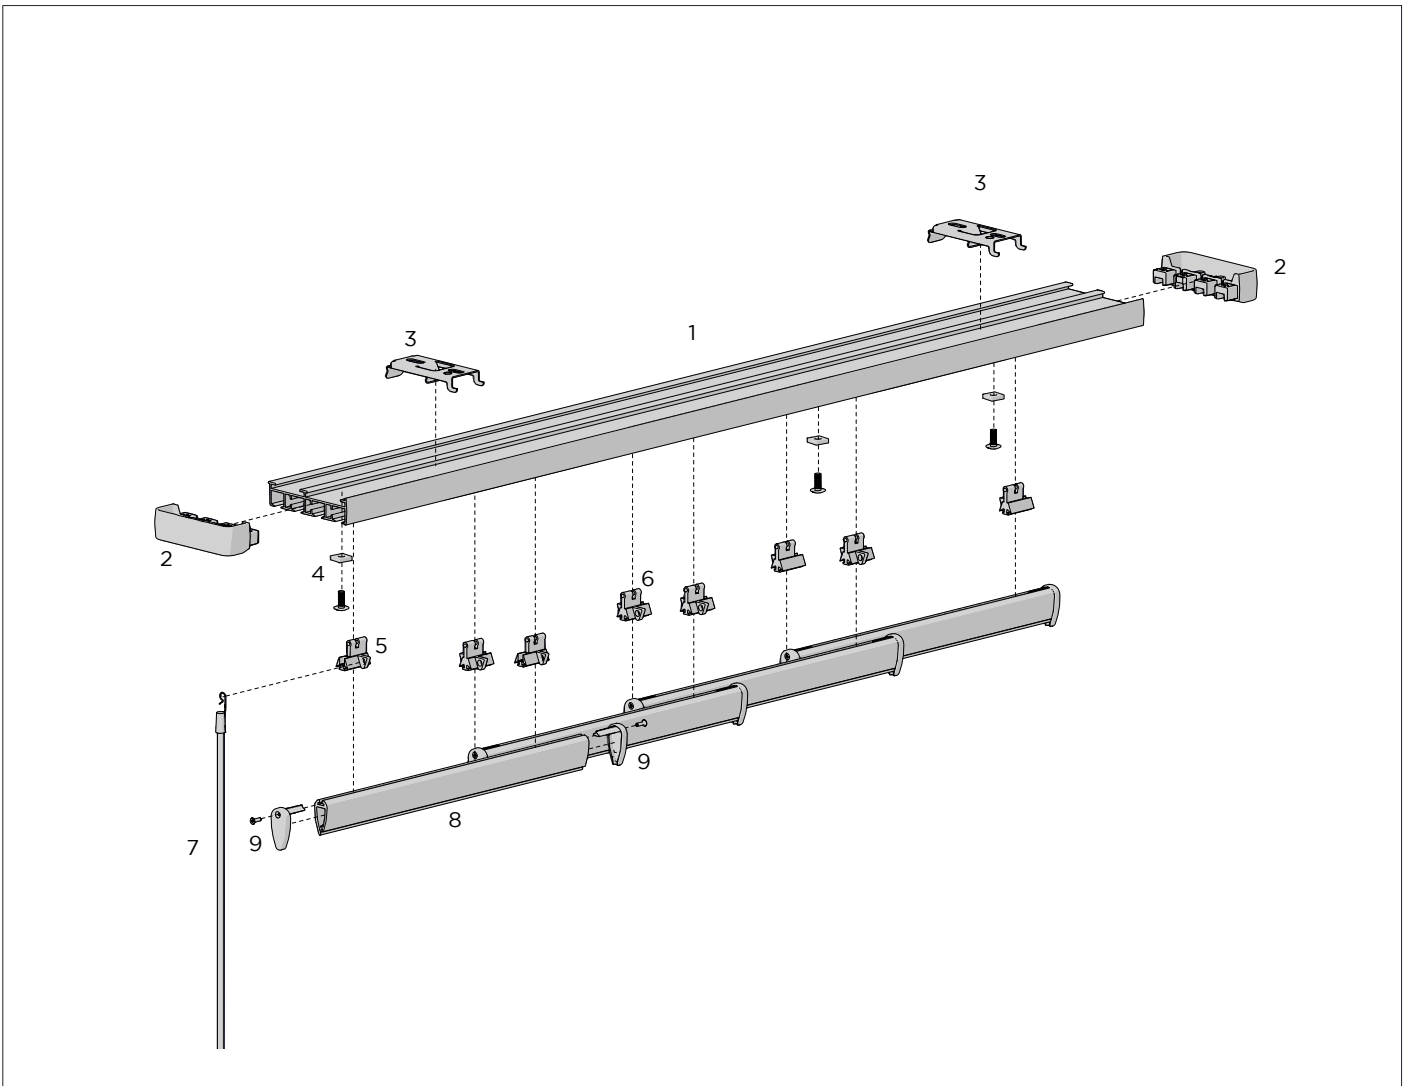

COLOUR RANGE

SYSTEM OPTIONS

ADD ON SYSTEMS