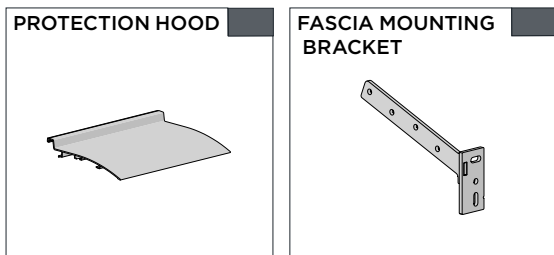

Max Size: 7m x 3m

PRODUCT OPTIONS

CONTROL OPTIONS

**FOLDING ARM SUPPORT KIT**

1

PRICE.	
CODE.	AW07-0101-xxx000
PACK.	1   8 Pair

COLOUR. white 074, graphite 315  
USE WITH. Square Bar, Folding Arm

**WALL/CEILING BRACKET**