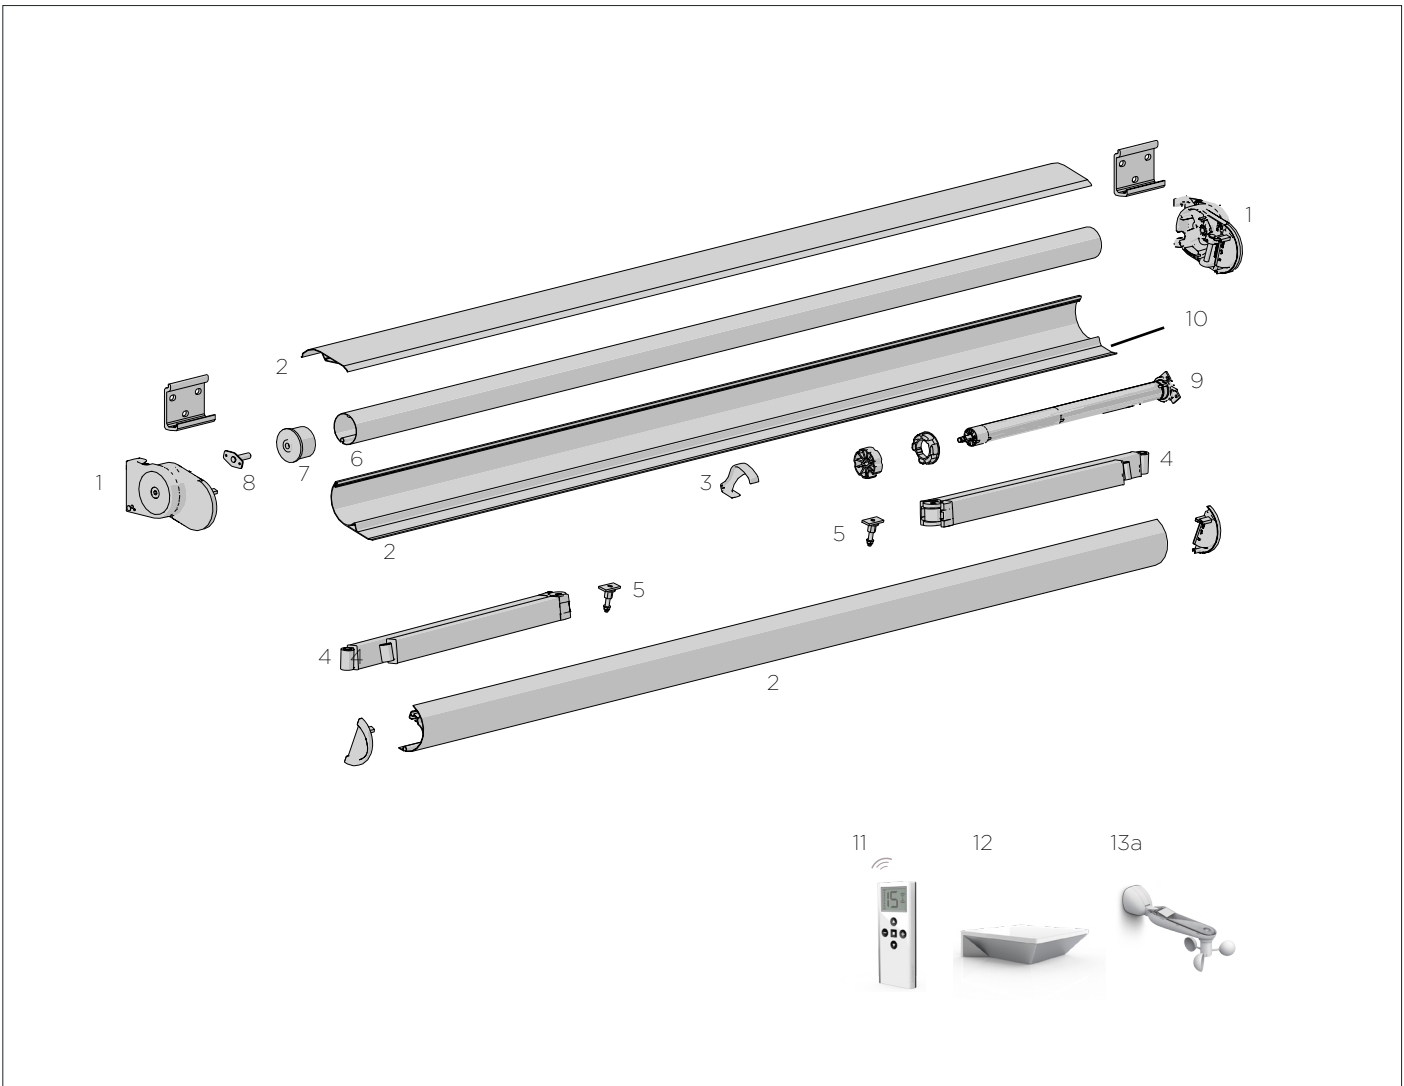

COLOUR RANGE

white graphite

SPECIFICATION

Max Size: 5m x 3m

PRODUCT OPTIONS

CONTROL OPTIONS