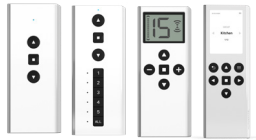

**AUTOMATE REMOTES**

One, Five, Fifteen & Thirty Channel

16

SIZE.	Push ONE	Push 5
PRICE.		
CODE.	MT02-0101-xxx010	MT02-0101-xxx004
PACK.	1   20 Pcs	1   20 Pcs

SIZE.	Push 15	Push PRO
PRICE.		
CODE.	MT02-0101-xxx008	MT02-0101-xxx013
PACK.	1   20 Pcs	1   25 Pcs