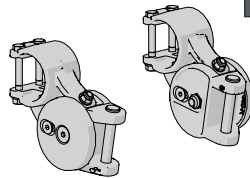

Max Size: 7m x 3m

PRODUCT OPTIONS

CONTROL OPTIONS

**FOLDING ARM SUPPORT KIT**

1

PRICE.	
CODE.	AW07-0101-xxx000
PACK.	1   8 Pair

COLOUR. white 074, graphite 315  
USE WITH. Square Bar, Folding Arm

**WALL/CEILING BRACKET**