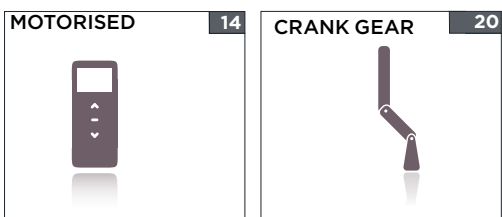

CONTROL OPTIONS