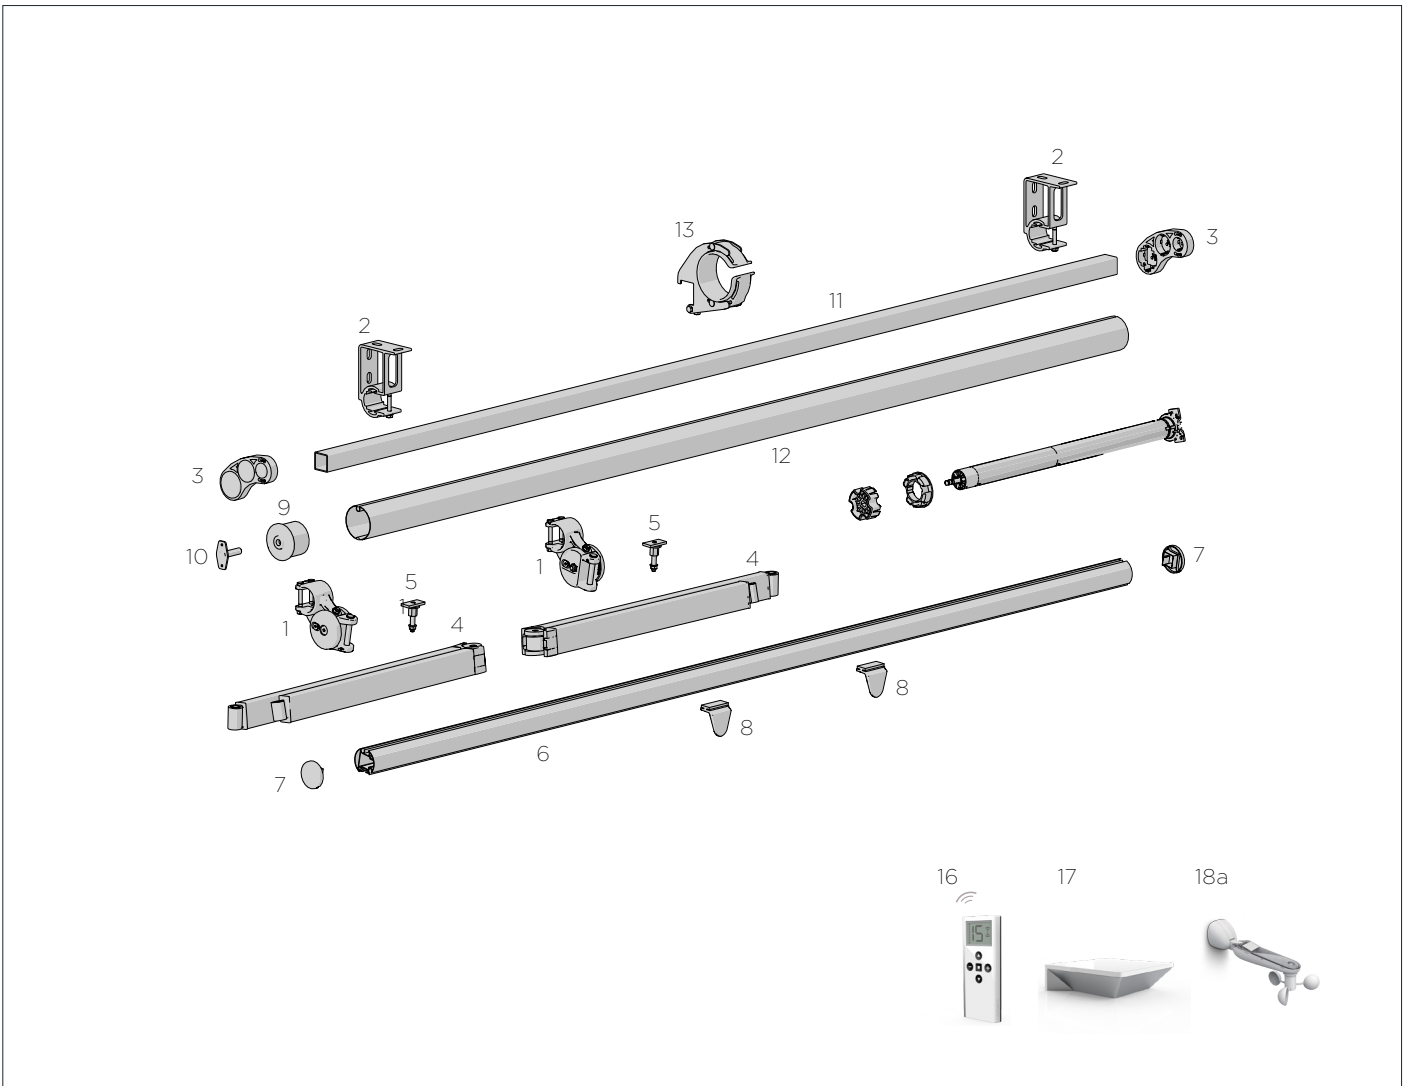

COLOUR RANGE

white   graphite

SPECIFICATION

Max Size: 7m x 3m

PRODUCT OPTIONS

CONTROL OPTIONS