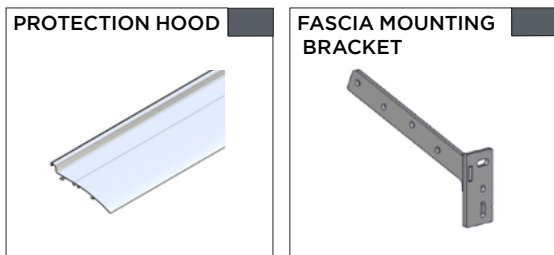

PRODUCT OPTIONS