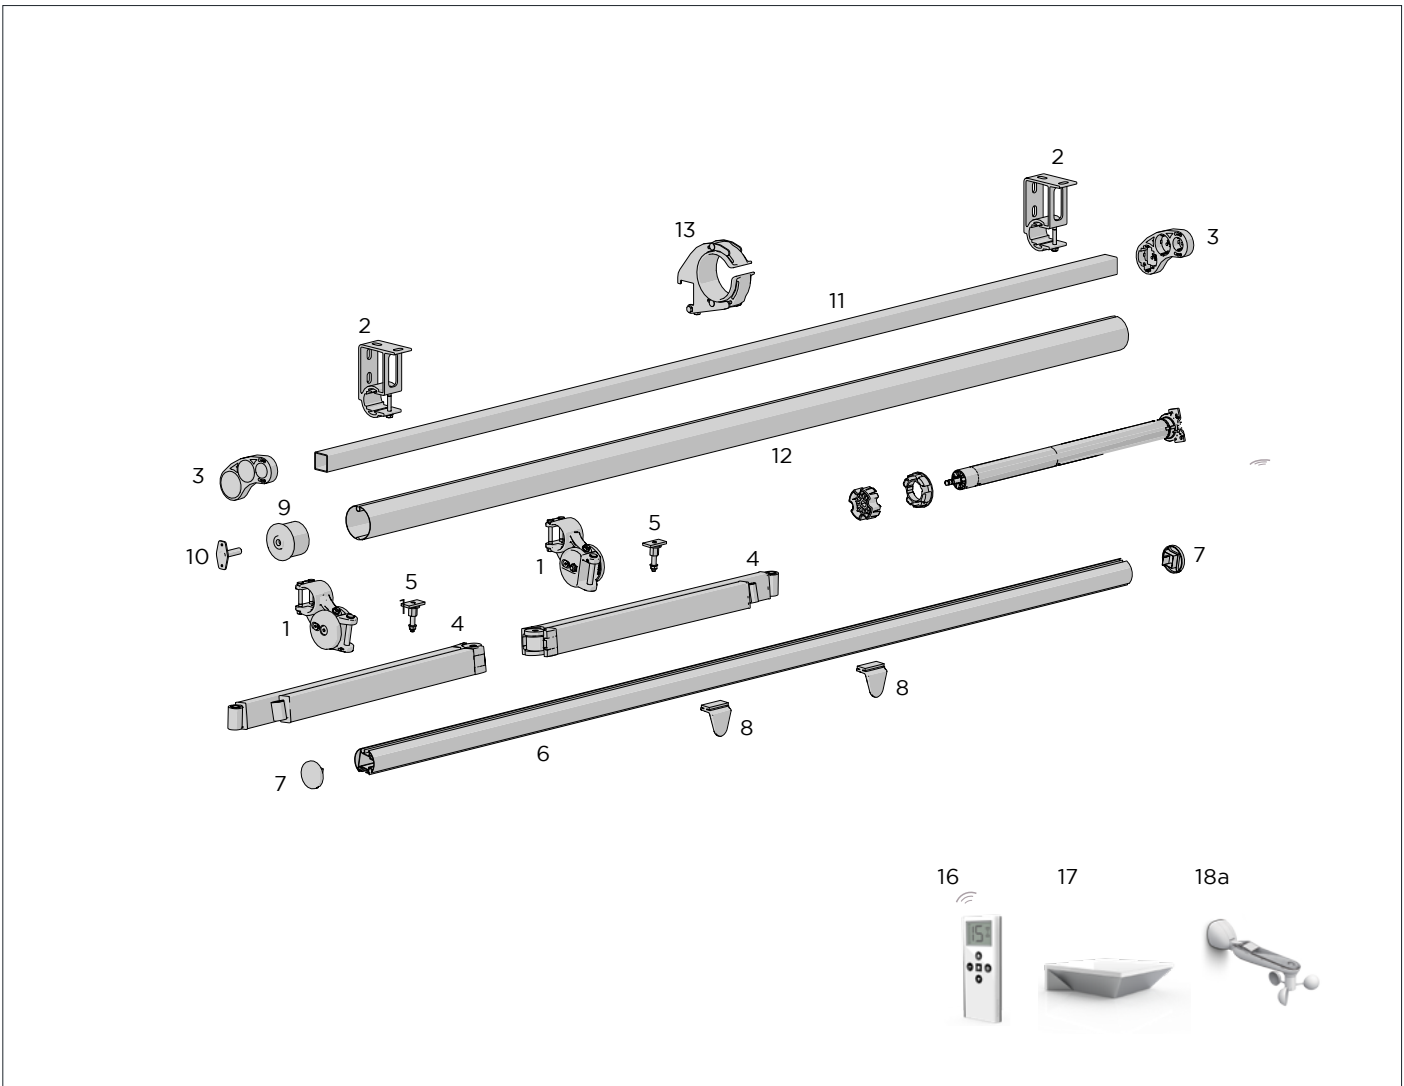

COLOUR RANGE

white   graphite

SPECIFICATION

Max Size: 7m x 3m

PRODUCT OPTIONS

CONTROL OPTIONS