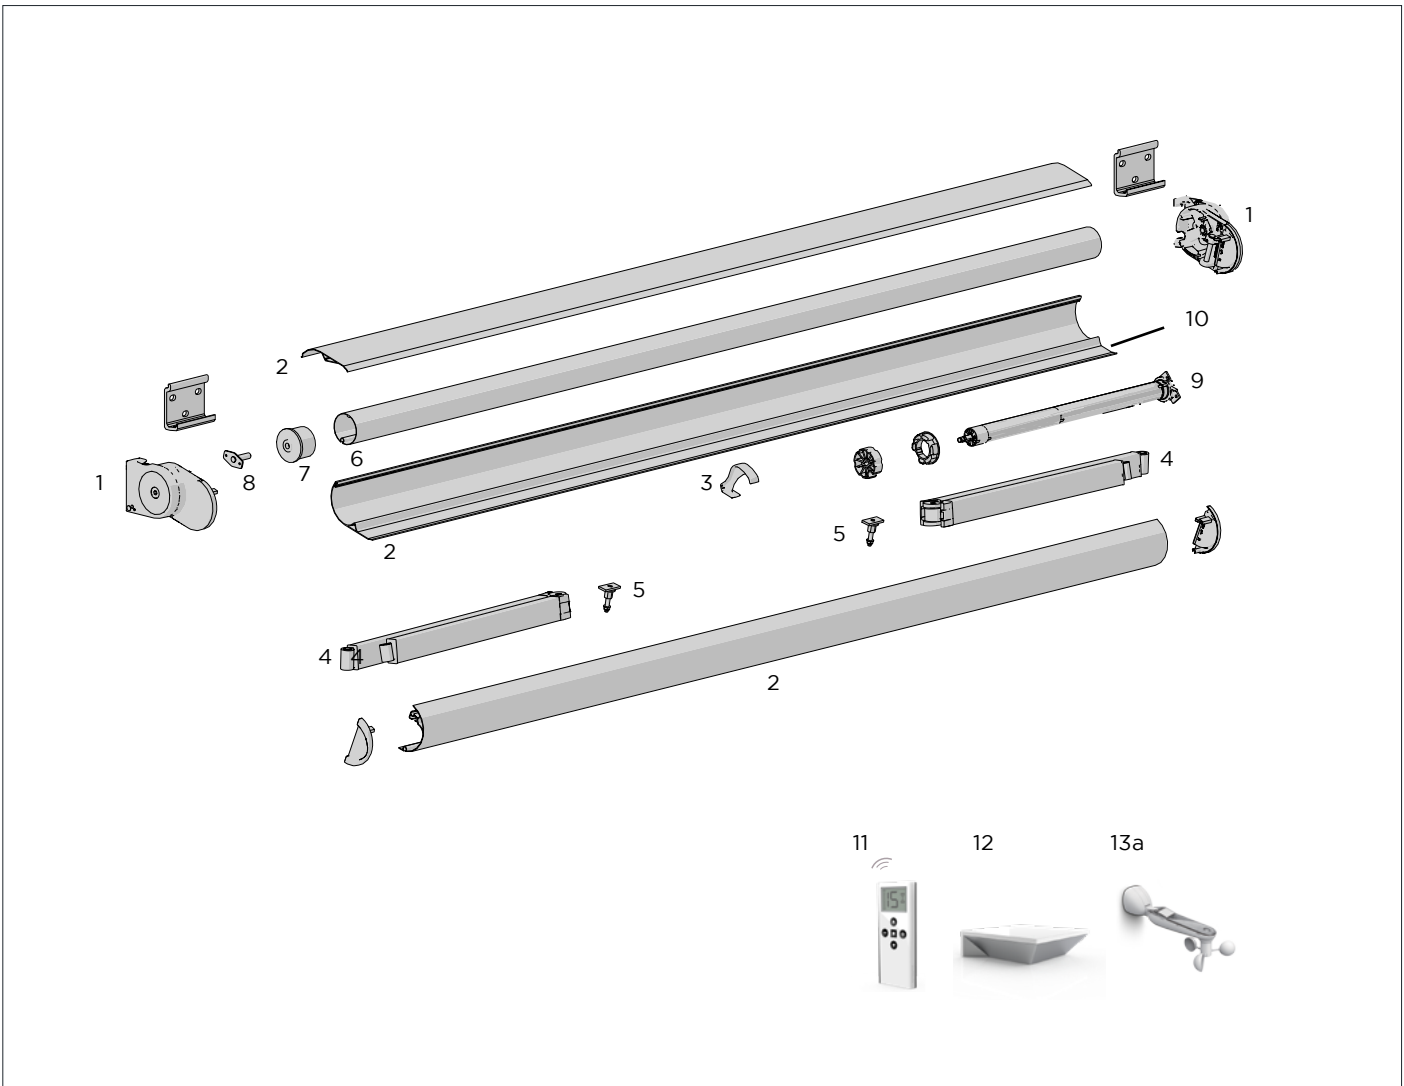

CRANK ROD

TYPE.	1.8m
CODE.	AW91-1001-xxx180
PACK.	1 10 Pcs

COLOUR. white 074, graphite 315
USE WITH. Gear 11:1

COLOUR RANGE

white graphite

SPECIFICATION

Max Size: 5m x 3m

PRODUCT OPTIONS