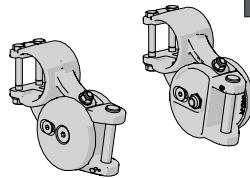

PRODUCT OPTIONS

CONTROL OPTIONS

FOLDING ARM SUPPORT KIT

1

CODE.	AW07-0101-xxx000
PACK.	1 8 Pair

COLOUR. white 074, graphite 315
USE WITH. Square Bar, Folding Arm

WALL/CEILING BRACKET

2