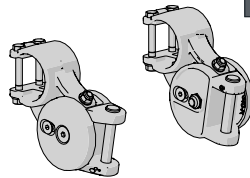

FOLDING ARM SUPPORT KIT

1

CODE.	AW07-0101-xxx000
PACK.	1 | 8 Pair

COLOUR. white 074, graphite 315
USE WITH. Square Bar, Folding Arm