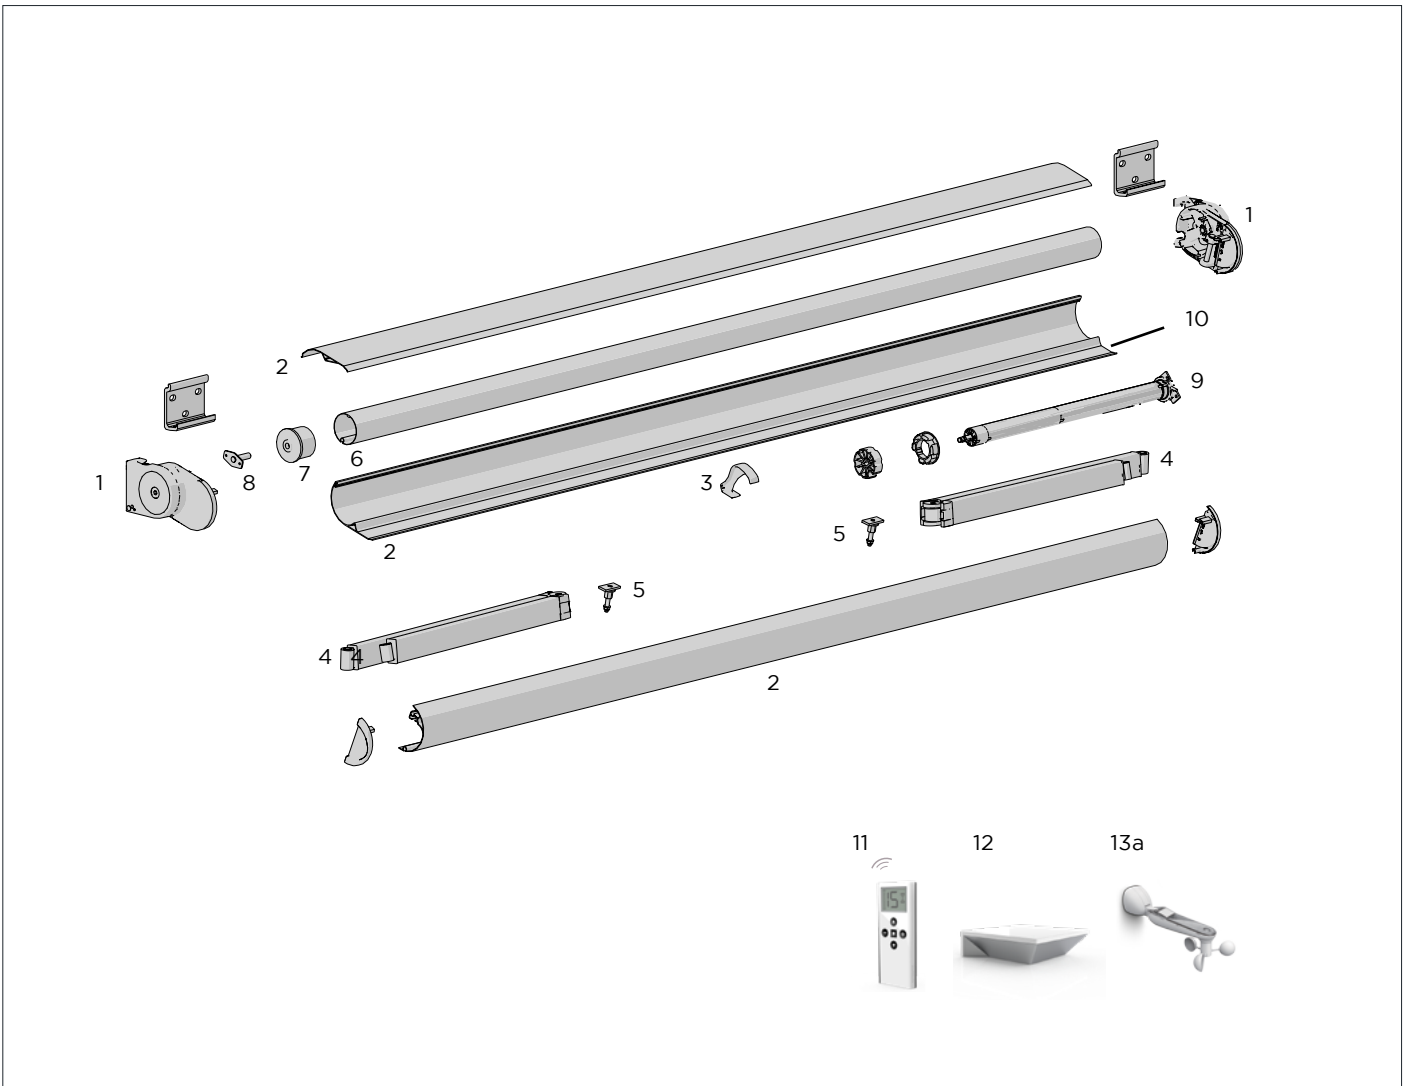

COLOUR RANGE

white graphite

SPECIFICATION

Max Size: 5m x 3m

PRODUCT OPTIONS

CONTROL OPTIONS