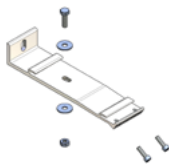

AWNING - PROTECTION HOOD BRACKET KIT

CODE.	AW91-0610-xxx001
PACK.	1. Kit

COLOUR. white 074, graphite 315
USE WITH. Protection Hood, 1 bracket every 2m.