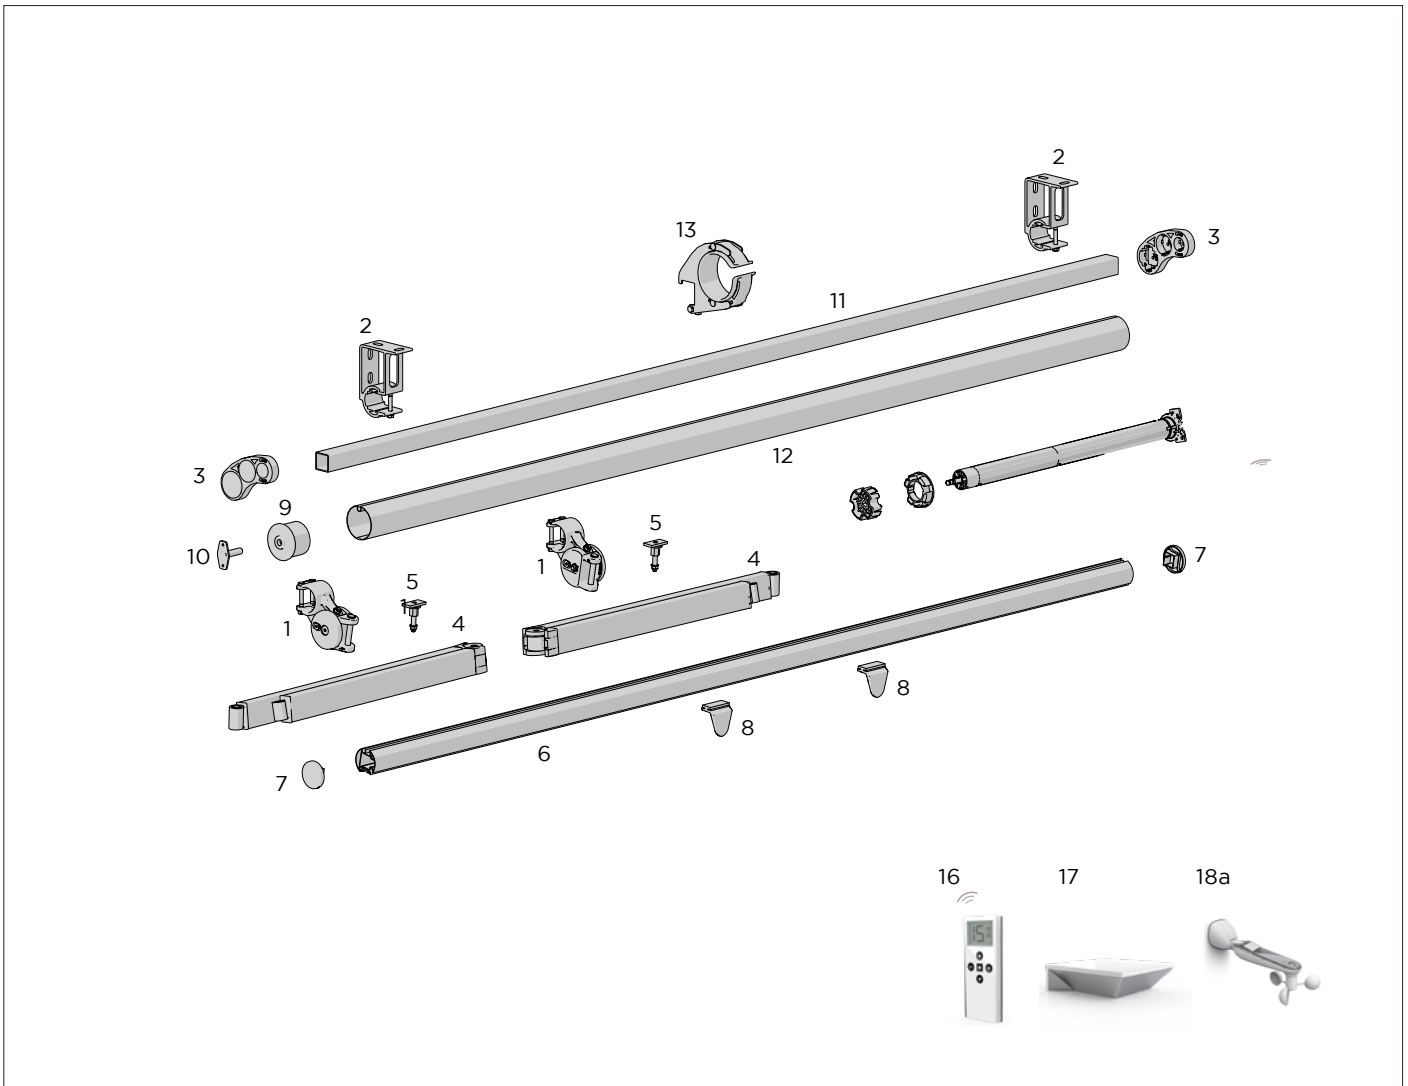

COLOUR RANGE

white   graphite

SPECIFICATION

Max Size: 7m x 3m

PRODUCT OPTIONS

CONTROL OPTIONS