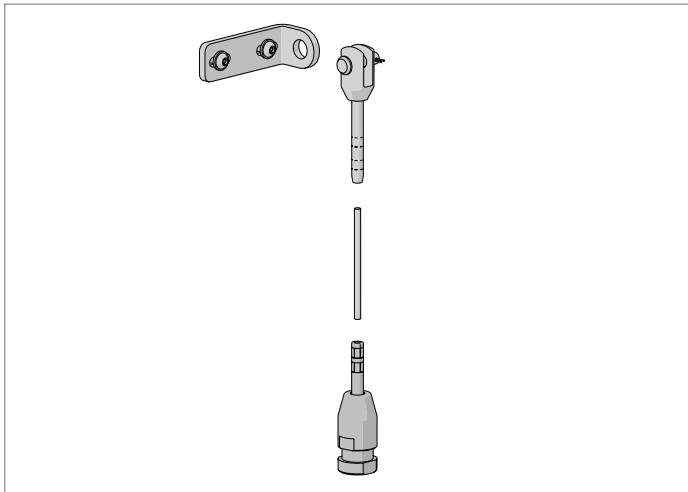

THREADED STUD TERMINAL

+ nut & washer

PRICE.	
CODE.	RE24-1401-009040
PACK.	2 | 40 Sets

COLOUR. Polished stainless steel 009
USE WITH. 4mm Tensioning Cable, Wall Mounting L Bracket.

6

WALL MOUNTING L BRACKET - LH AND RH SET

90 x 38mm

PRICE.	
CODE.	RE24-2301-009090
PACK.	1 | 40 Pairs

COLOUR. Polished stainless steel 009
USE WITH. Threaded Stud Terminal

7

BOX 190 WIRE GUIDE ADAPTOR PLATE

+ screws

PRICE.	
CODE.	RB80-0481-012000
PACK.	2 | 100 Pcs

COLOUR. Stainless steel 012
USE WITH. Box 190 End Plate Set, Fork Terminal

1a

ZAMAK ADAPTOR SPACER

PRICE.	
CODE.	RB80-0411-025050
PACK.	1 | 20 Pcs

COLOUR. Zinc plated 025 only
USE WITH. Zamak Adaptor in Box 190 & Recess Brackets

8

MOTOR EXTREME WIRE GUIDE BRACKET ADAPTOR KIT

Top / Face Fix

TYPE.	zinc plated	Colours - refer below
PRICE.		
CODE.	RB80-0476-025100	RB80-0476-xxx100
PACK.	1 | 20 Sets	1 | 20 Sets

COLOUR. Black 050, pure white 069
USE WITH. Extreme Bracket Set - Top/Face Fix

1b

SWAGE FORK TERMINAL

4mm stainless steel wire

PRICE.	
CODE.	RE24-1314-009400
PACK.	2 | 40 Pcs

COLOUR. Polished stainless steel 009
USE WITH. Extreme Bracket Set - Top/Face Fix, Wire Guide Cable

2

WIRE GUIDE TENSIONING CABLE 4MM

50Lm Roll

TYPE.	Plain	Clear PVC Coated
PRICE.		
CODE.	RB91-3602-006040	RB91-3602-006041
PACK.	50 | 300 Lm	50 | 300 Lm

COLOUR. Stainless steel 006
USE WITH. Flat Head Stud & Swage Fork Terminals, F72 Weight Bar End Cap

3

TENSIONING BRACKET & FLAT HEAD STUD TERMINAL

4mm stainless steel wire

PRICE.	
CODE.	RE24-2601-009040
PACK.	2 | 40 Sets

COLOUR. Polished stainless steel 009
USE WITH. 4mm Wire Guide Cable

4

TENSION SPRING

14.5 I.D. x 23.5 O.D x 50mm

PRICE.	
CODE.	RE24-9101-009050
PACK.	2 | 500 Pcs

COLOUR. Polished stainless steel 009
USE WITH. Threaded Stud Terminal, Wall Mounting L Bracket

5