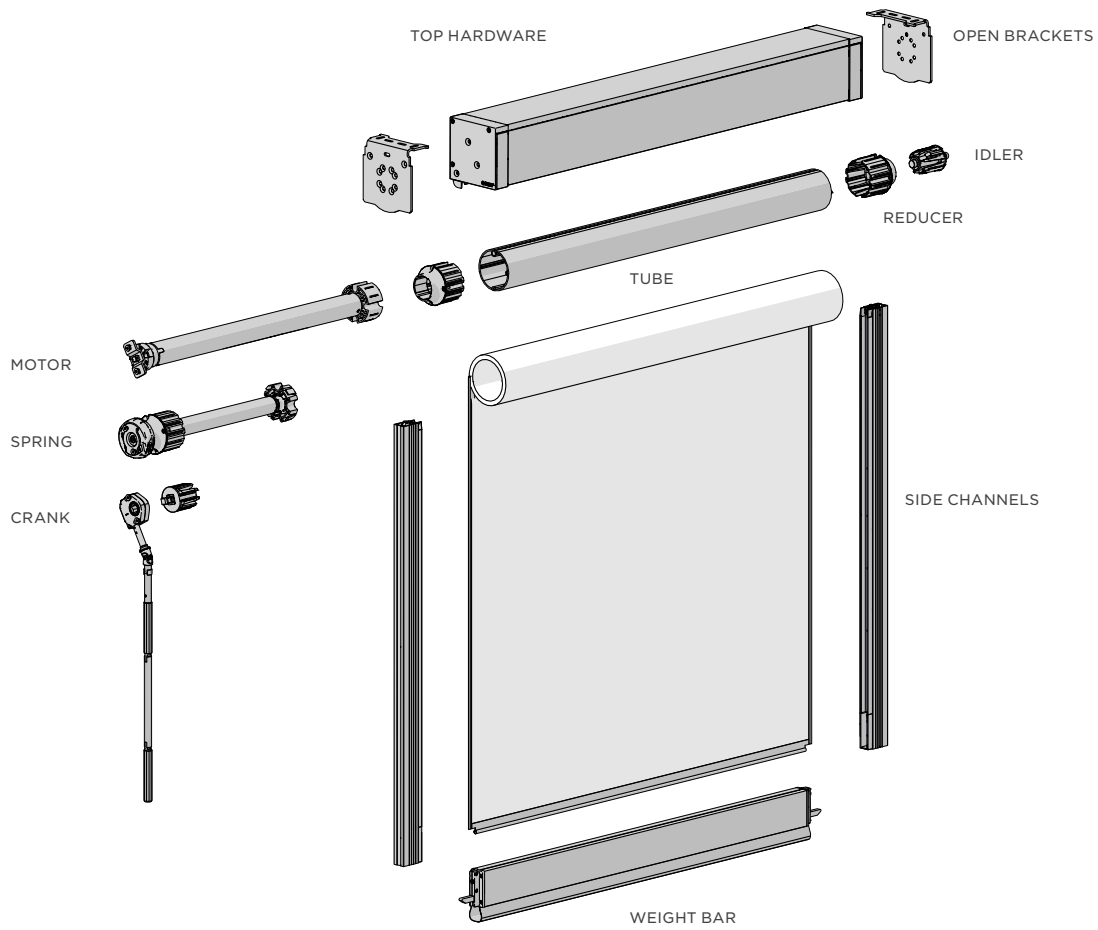

EXTERNAL ROLLERS

SECTION 1	CORE HARDWARE	
	Box Cassettes	136
	Open Brackets	138
	Controls	139
	Tubes	141
	Weight Bars	143
SECTION 2	SIDE GUIDE OPTIONS	
	Zipscreen	145
	Pivot Arm	146
	Wire Guide	146
SECTION 3	SUPPORT	
	Optional Accessories	148
	Spare Parts	149
	Marketing Items	150