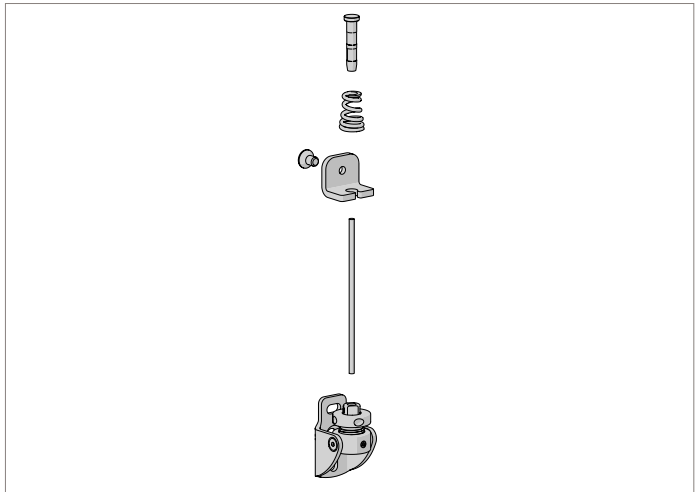

ZIPSCREEN INNER RAIL ALIGNMENT TOOL

7

PRICE.	
CODE.	RE20-9001-570000
PACK.	5 100 Pcs

COLOUR. Yellow 570
USE WITH. Side Channels

PIVOT ARMS- 1.6M

1 Piece = 2 Arms

1

PRICE.	
CODE.	AW05-0701-xxx160
PACK.	1 Piece = 2 Arms