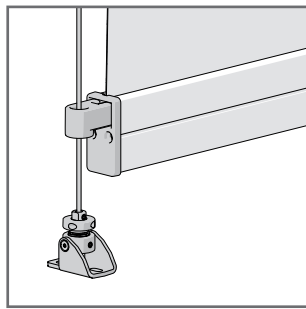

COLOUR RANGE

SYSTEM OPTIONS

WIRE GUIDE

SYSTEM	TOP HARDWARE				TUBES				CONTROLS			W.BARS		
	BOX 120	BOX 160	BOX 190	OPEN	78MM	110MM	130MM	160MM	SPRING	CRANK	MOTOR	F56	F72	PIVOT
ZIPSCREEN	✓	✓	✓	✓	✓	✓	✓		✓	✓	✓	✓	✓	
WIRE GUIDE	✓	✓	✓	✓	✓	✓	✓	✓		✓	✓	✓	✓	
STRAIGHT DROP	✓	✓	✓	✓	✓	✓	✓	✓		✓	✓	✓	✓	
PIVOT ARM	✓			✓	✓					✓	✓			✓