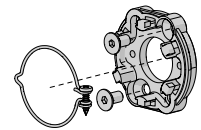

UNIVERSAL ZAMAK ADAPTOR

With Lock Ring & M8x16 screws

5a

PRICE.	
CODE.	RB56-0762-014050
PACK.	1 | 20 Sets

COLOUR. Cast silver 014 only

USE WITH. Box 160 Wire Guide, Extreme Square Motor Br. Plate