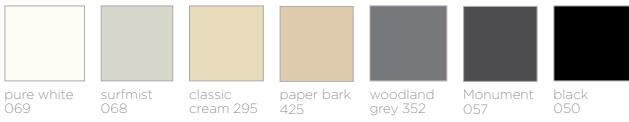

COLOUR RANGE

SYSTEM OPTIONS