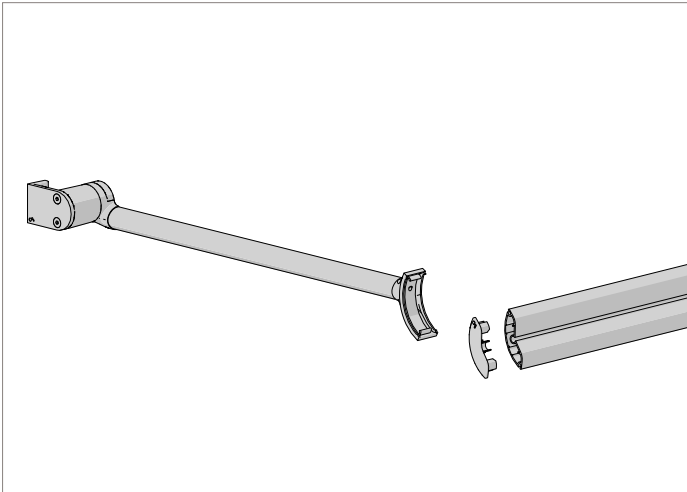

PIVOT ARMS- 1.6M

1 Piece = 2 Arms

1

PRICE.	
CODE.	AW05-0701-xxx160
PACK.	1 Piece = 2 Arms

COLOUR. Pure white 069, black 050
USE WITH. Pivot Arm Terminal Bar

WIRE GUIDE TOP SADDLE TERMINAL KIT

+ Spring

1

PRICE.	
CODE.	RE24-4004-010032
PACK.	8 | 200 Sets

COLOUR. Stainless steel 010
USE WITH. Brackets, Dome Stud Terminal

PIVOT ARM TERMINAL BAR

5m Length

2

TYPE.	Mill	Colours
PRICE.		
CODE.	RE29-0102-000500	RE29-0102-xxx500
PACK.	1 | 10 Lgths	1 | 10 Lgths

COLOUR. pure white 069, black 050
USE WITH. Pivot Arms

SWAGED DOME STUD TERMINAL

+ 4.2 Metre Wire

2a

PRICE.	
CODE.	RE24-1312-009420
PACK.	4 | 40 Piece

COLOUR. Polished stainless steel 009 only
USE WITH. Wire Guide Top Terminal, Wire Guide Top Bracket, tensioing spring

PIVOT ARM COVER CAP FOR TERMINAL BAR

3

PRICE.	
CODE.	AW05-0801-xxx000
PACK.	1 Kit

COLOUR. Pure white 064, black 050
USE WITH. Pivot Arm Terminal Bar

DOME HEAD TERMINAL

3.2mm Wire

2b

PRICE.	
CODE.	RE24-1312-009002
PACK.	20 | 200 Pcs

COLOUR. Polished stainless steel 009 only
USE WITH. 3.2mm Wire Tensioning Guide, Crimping Die

WIRE TENSIONING GUIDE - 3.2MM

Thread:1 x 19 | 1 Roll = 50Mts

2c

PRICE.	
CODE.	RB91-3602-010032
PACK.	50 | 300 Mts

COLOUR. Natural stainless steel 010 only
USE WITH. Dome head terminal

BOTTOM WIRE GUIDE SWIVEL BRACKET

Floor/Face Fix

3

PRICE.	
CODE.	RE24-2205-009000
PACK.	4 | 200 Sets

COLOUR. Polished stainless steel 009 only
USE WITH. 3.2mm Wire