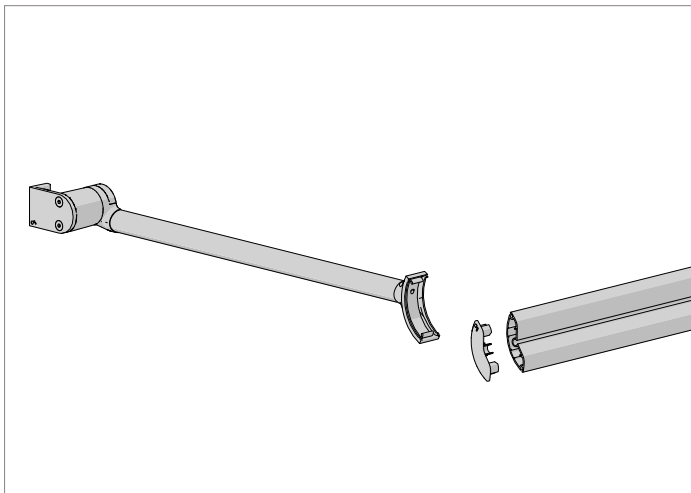

PIVOT ARM

WIRE GUIDE

3.2MM

EXT

PIVOT ARMS- 1.6M

1 Piece = 2 Arms

PRICE.	
CODE.	AW05-0701-xxx160
PACK.	1 Piece = 2 Arms

COLOUR. Pure white 069, black 050
USE WITH. Pivot Arm Terminal Bar

WIRE GUIDE TOP SADDLE TERMINAL KIT + Spring

PRICE.	
CODE.	RE24-4004-010032
PACK.	8 | 200 Sets

COLOUR. Stainless steel 010
USE WITH. Brackets, Dome Stud Terminal

PIVOT ARM TERMINAL BAR

5m Length

TYPE.	Mill	Colours
PRICE.		
CODE.	RE29-0102-000500	RE29-0102-xxx500
PACK.	1 | 10 Lgths	1 | 10 Lgths

COLOUR. pure white 069, black 050
USE WITH. Pivot Arms

SWAGED DOME STUD TERMINAL + 4.2 Metre Wire

PRICE.	
CODE.	RE24-1312-009420
PACK.	4 | 40 Piece

COLOUR. Polished stainless steel 009 only
USE WITH. Wire Guide Top Terminal, Wire Guide Top Bracket, tensioning spring

PIVOT ARM COVER CAP FOR TERMINAL BAR

PRICE.	
CODE.	AW05-0801-xxx000
PACK.	1 Kit

COLOUR. Pure white 064, black 050
USE WITH. Pivot Arm Terminal Bar

DOME HEAD TERMINAL

3.2mm Wire

PRICE.	
CODE.	RE24-1312-009002
PACK.	20 | 200 Pcs

COLOUR. Polished stainless steel 009 only
USE WITH. 3.2mm Wire Tensioning Guide, Crimping Die

WIRE TENSIONING GUIDE - 3.2MM

Thread: 1 x 19 | 1 Roll = 50Mts

PRICE.	
CODE.	RB91-3602-010032
PACK.	50 | 300 Mts

COLOUR. Natural stainless steel 010 only
USE WITH. Dome head terminal

BOTTOM WIRE GUIDE SWIVEL BRACKET

Floor/Face Fix

PRICE.	
CODE.	RE24-2205-009000
PACK.	4 | 200 Sets

COLOUR. Polished stainless steel 009 only
USE WITH. 3.2mm Wire