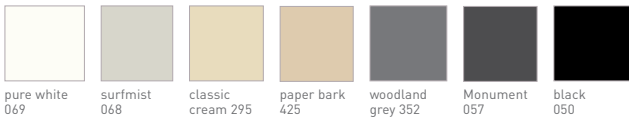

COLOUR RANGE

SYSTEM OPTIONS