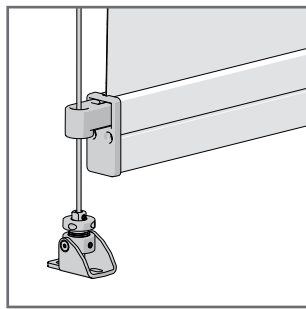

COLOUR RANGE

SYSTEM OPTIONS

WIRE GUIDE

System	Top Hardware			Tubes				Controls			W.Bars		
	Box 120	Box 190	Open	78mm	110mm	130mm	160mm	Spring	Crank	Motor	F56	F72	Pivot
Zipscreen	✓	✓	✓	✓	✓	✓		✓	✓	✓	✓	✓	
Wire Guide	✓	✓	✓	✓	✓	✓	✓		✓	✓	✓	✓	
Straight Drop	✓	✓	✓	✓	✓	✓			✓	✓	✓	✓	
Pivot Arm	✓		✓	✓					✓	✓			✓