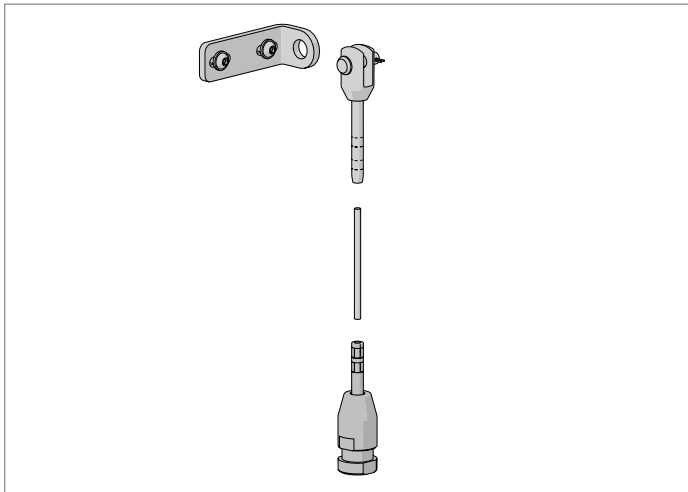

COLOUR. Natural stainless steel 010 only  
USE WITH. Dome head terminal

**BOTTOM WIRE GUIDE SWIVEL BRACKET**

Floor/Face Fix

<b>PRICE.</b>	
<b>CODE.</b>	RE24-2205-009000
<b>PACK.</b>	4   200 Sets

COLOUR. Polished stainless steel 009 only  
USE WITH. 3.2mm Wire