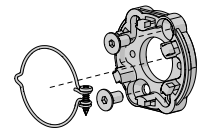

UNIVERSAL ZAMAK ADAPTOR
With Lock Ring & M8x16 Screws

PRICE.	
CODE.	RB56-0762-014050
PACK.	1 | 20 Sets

COLOUR. Cast silver 014 only
USE WITH. Extreme Square Motor Bracket Plate