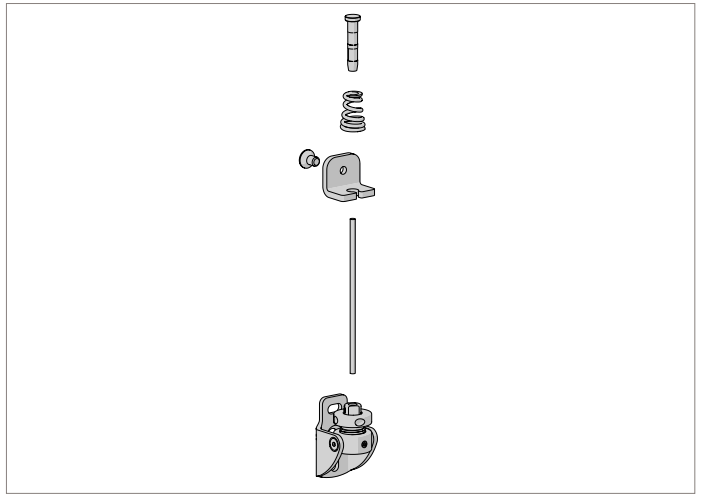

**PIVOT ARM**

**WIRE GUIDE**

3.2MM

**EXT**

**PIVOT ARMS- 1.6M**

1 Piece = 2 Arms

<b>PRICE.</b>	
<b>CODE.</b>	AW05-0701-xxx160
<b>PACK.</b>	1 Piece = 2 Arms

COLOUR. Pure white 069, black 050  
USE WITH. Pivot Arm Terminal Bar