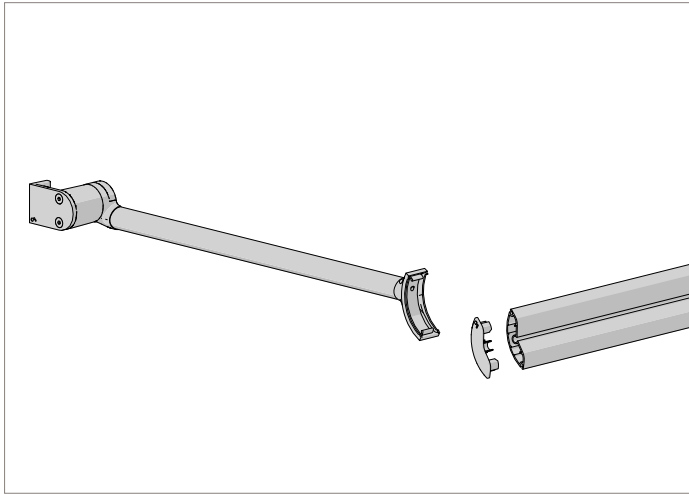

PIVOT ARM

WIRE GUIDE

3.2MM