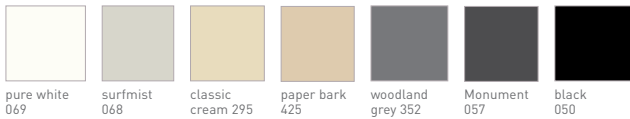

COLOUR RANGE