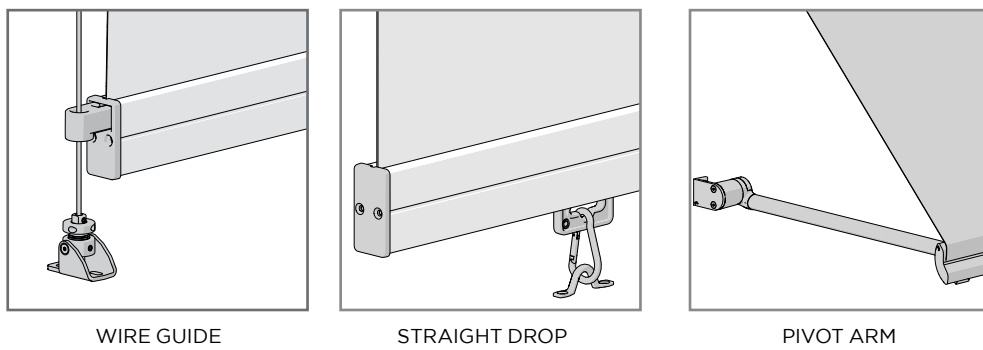

SYSTEM OPTIONS

System	Top Hardware			Tubes				Controls			W.Bars		
	Box 120	Box 190	Open	78mm	110mm	130mm	160mm	Spring	Crank	Motor	F56	F72	Pivot
Zipscreen	✓	✓	✓	✓	✓	✓		✓	✓	✓	✓	✓	
Wire Guide	✓	✓	✓	✓	✓	✓	✓		✓	✓	✓	✓	
Straight Drop	✓	✓	✓	✓	✓	✓			✓	✓	✓	✓	
Pivot Arm	✓		✓	✓					✓	✓			✓