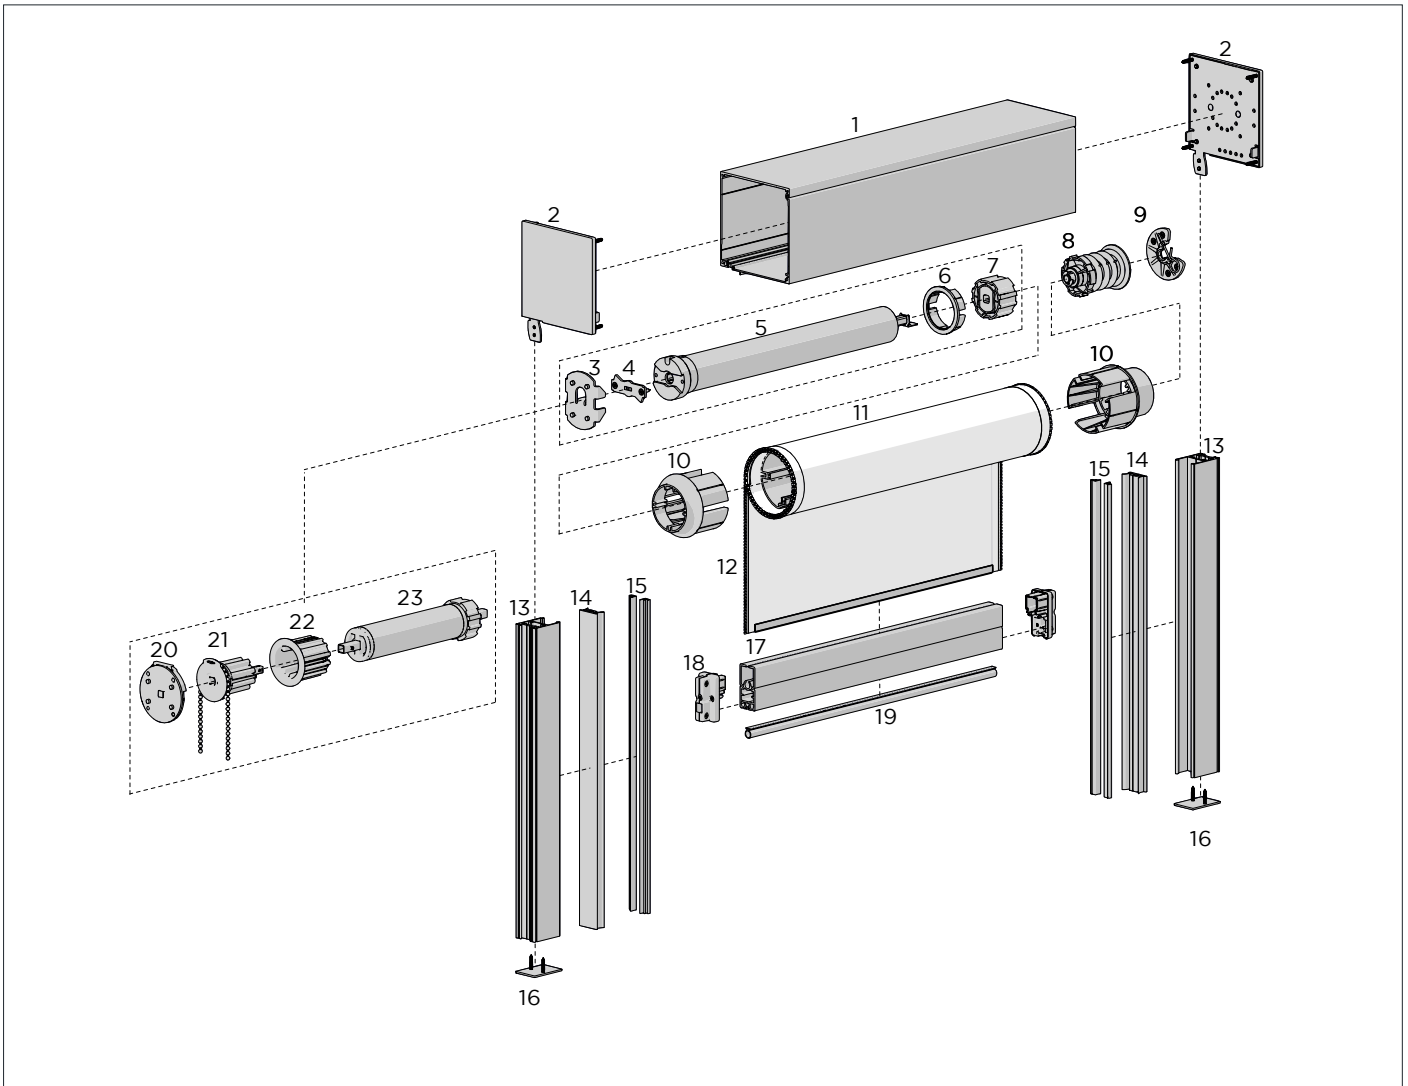

COLOUR RANGE

mill finish

PRODUCT OPTIONS

Fixing Plates
(for face & side fixing)

BOX SQUARE 120 BACK
120 x120mm

CODE.	SB01-1340-000580
PACK.	2 16 Lgths

COLOUR. mill only 000
USE WITH. BOX Square 120 Cover, End Plate Set