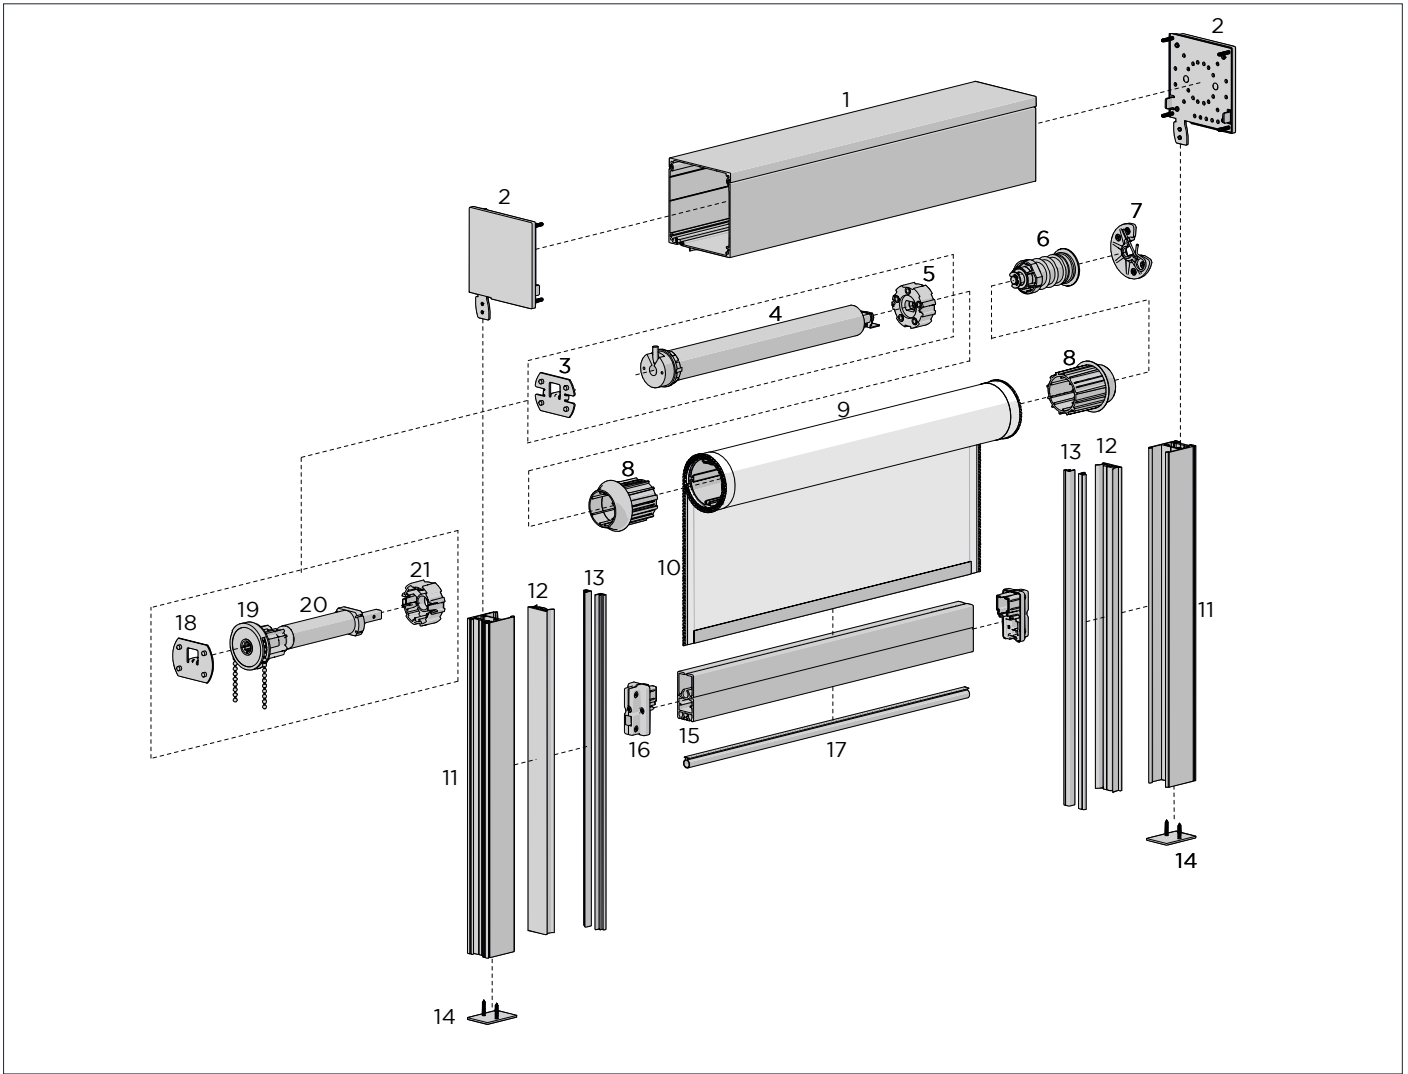

COLOUR RANGE

mill

PRODUCT OPTIONS

Fixing Plates
(for face & side fixing)