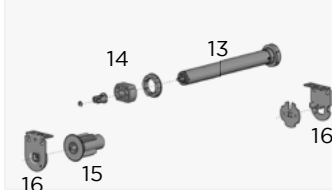

USE WITH. Used to charge Zero Li-ion 5v Motors

USB EXTENDER CABLE 210MM

CODE.	MT03-0301-069014
PACK.	10 500 Pcs

USE WITH. USB Wall Charger, Zero Li-ion Motors

Spring Control

Easy Spring Ultra

Automate Wirefree Control