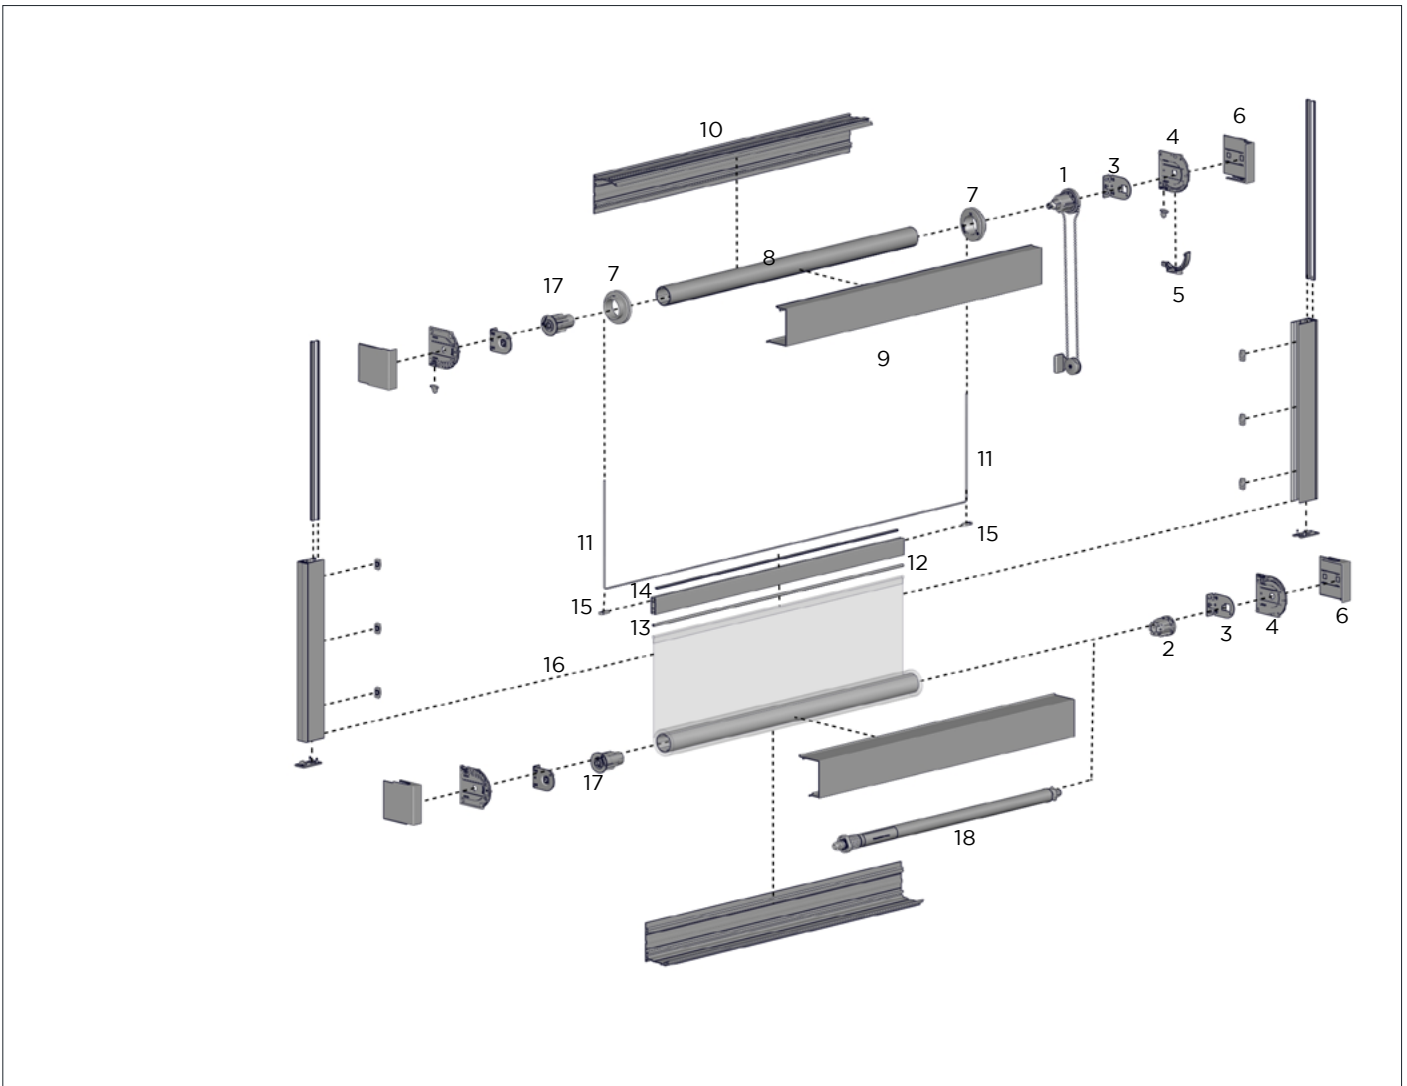

COLOUR RANGE

white   anodised   black

PRODUCT OPTIONS