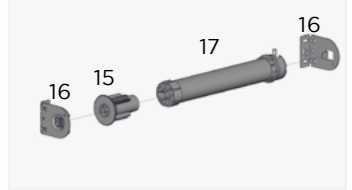

Automate Motor Control