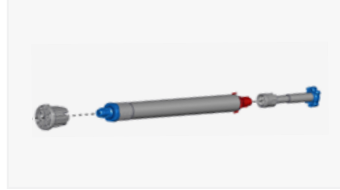

USE WITH. Used to charge Zero Li-ion 5v Motors

USB EXTENDER CABLE 210MM

CODE.	MT03-0301-069014
PACK.	10 500 Pcs

USE WITH. USB Wall Charger, Zero Li-ion Motors

Spring Control

Easy Spring Ultra

Automate Wirefree Control