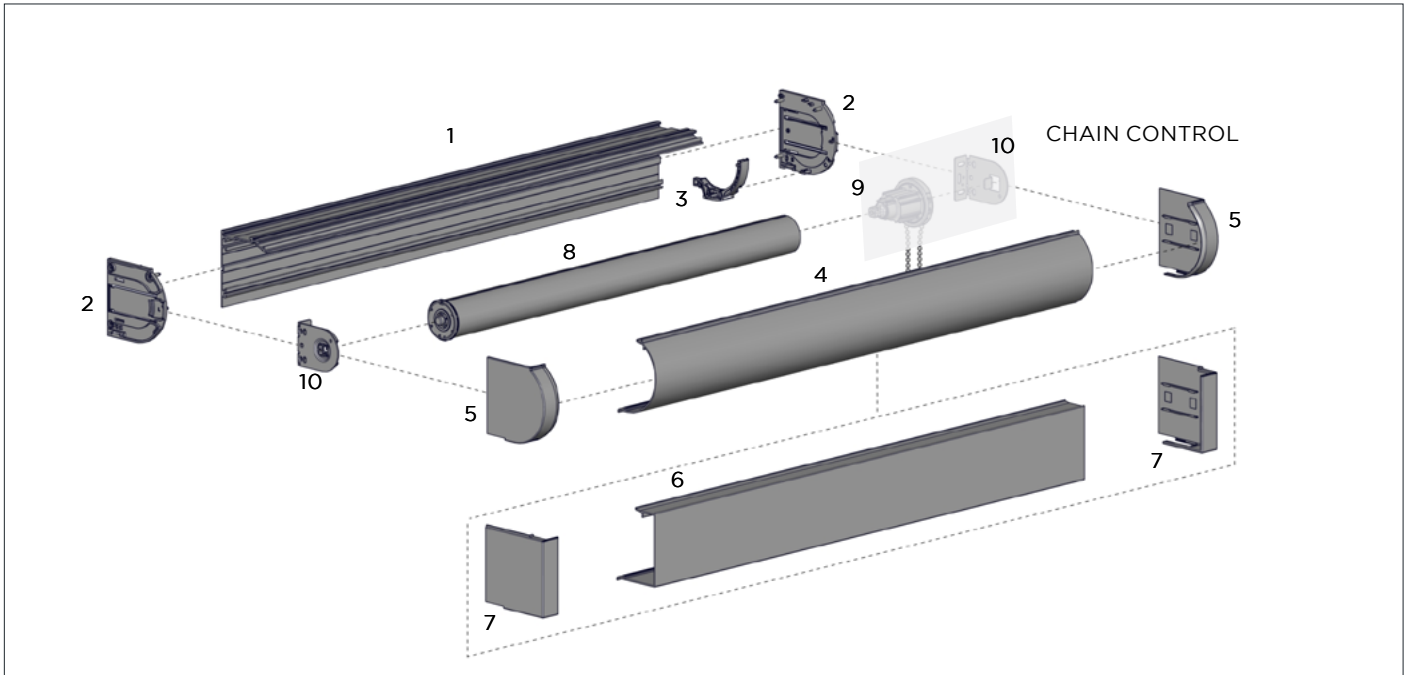

COLOUR RANGE

PRODUCT OPTIONS