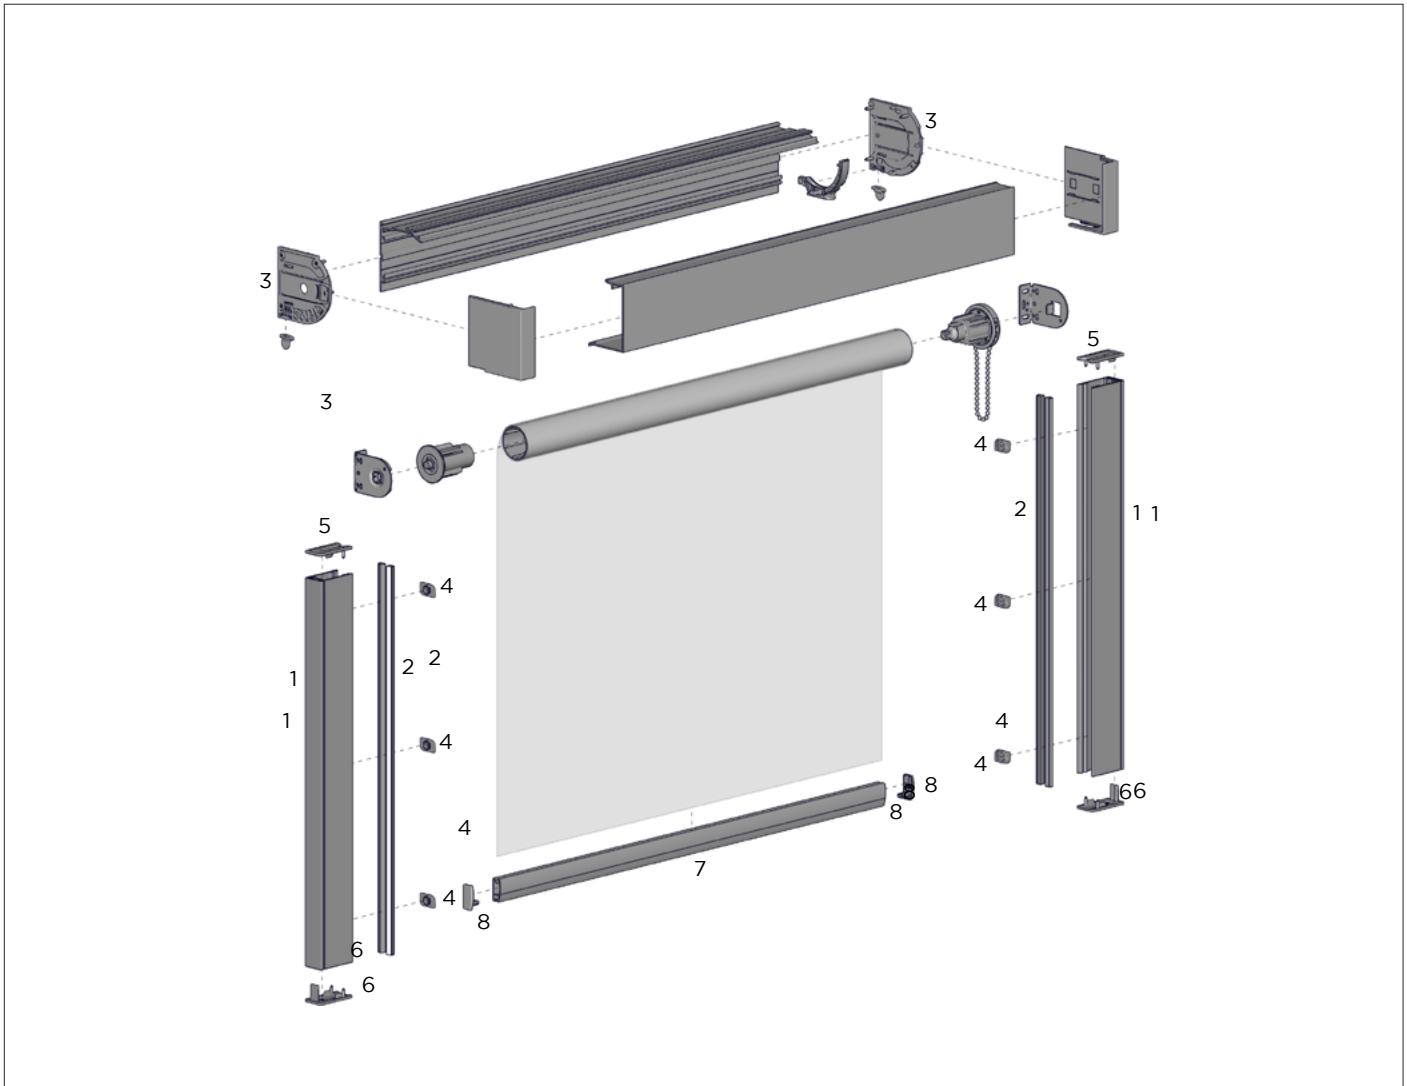

COLOUR RANGE

Bottom Rail Compatibility (Refer BK04 Section 4)

- D30 BOTTOM RAIL (shown above)
- FLAT BOTTOM RAIL
- F4115 HEAVY DUTY FLAT BOTTOM RAIL
- OVAL BOTTOM RAIL

PRODUCT OPTIONS