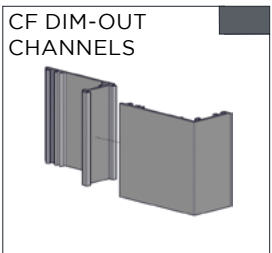

CODE.	RC91-1001-xxx000
PACK.	10 400 sets

COLOUR. black 050, pure white 069, silver grey 338
USE WITH. Cassette dim-OUT Side Guide

COLOUR RANGE

white anodised black

PRODUCT OPTIONS

RB09 EASY-LOCK CHAIN WINDER & EXTENDABLE IDLER | S45