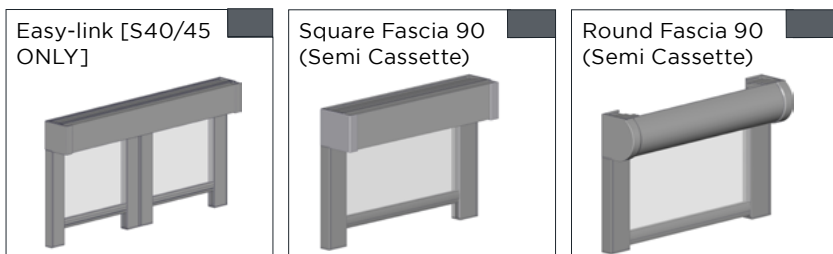

PRODUCT OPTIONS