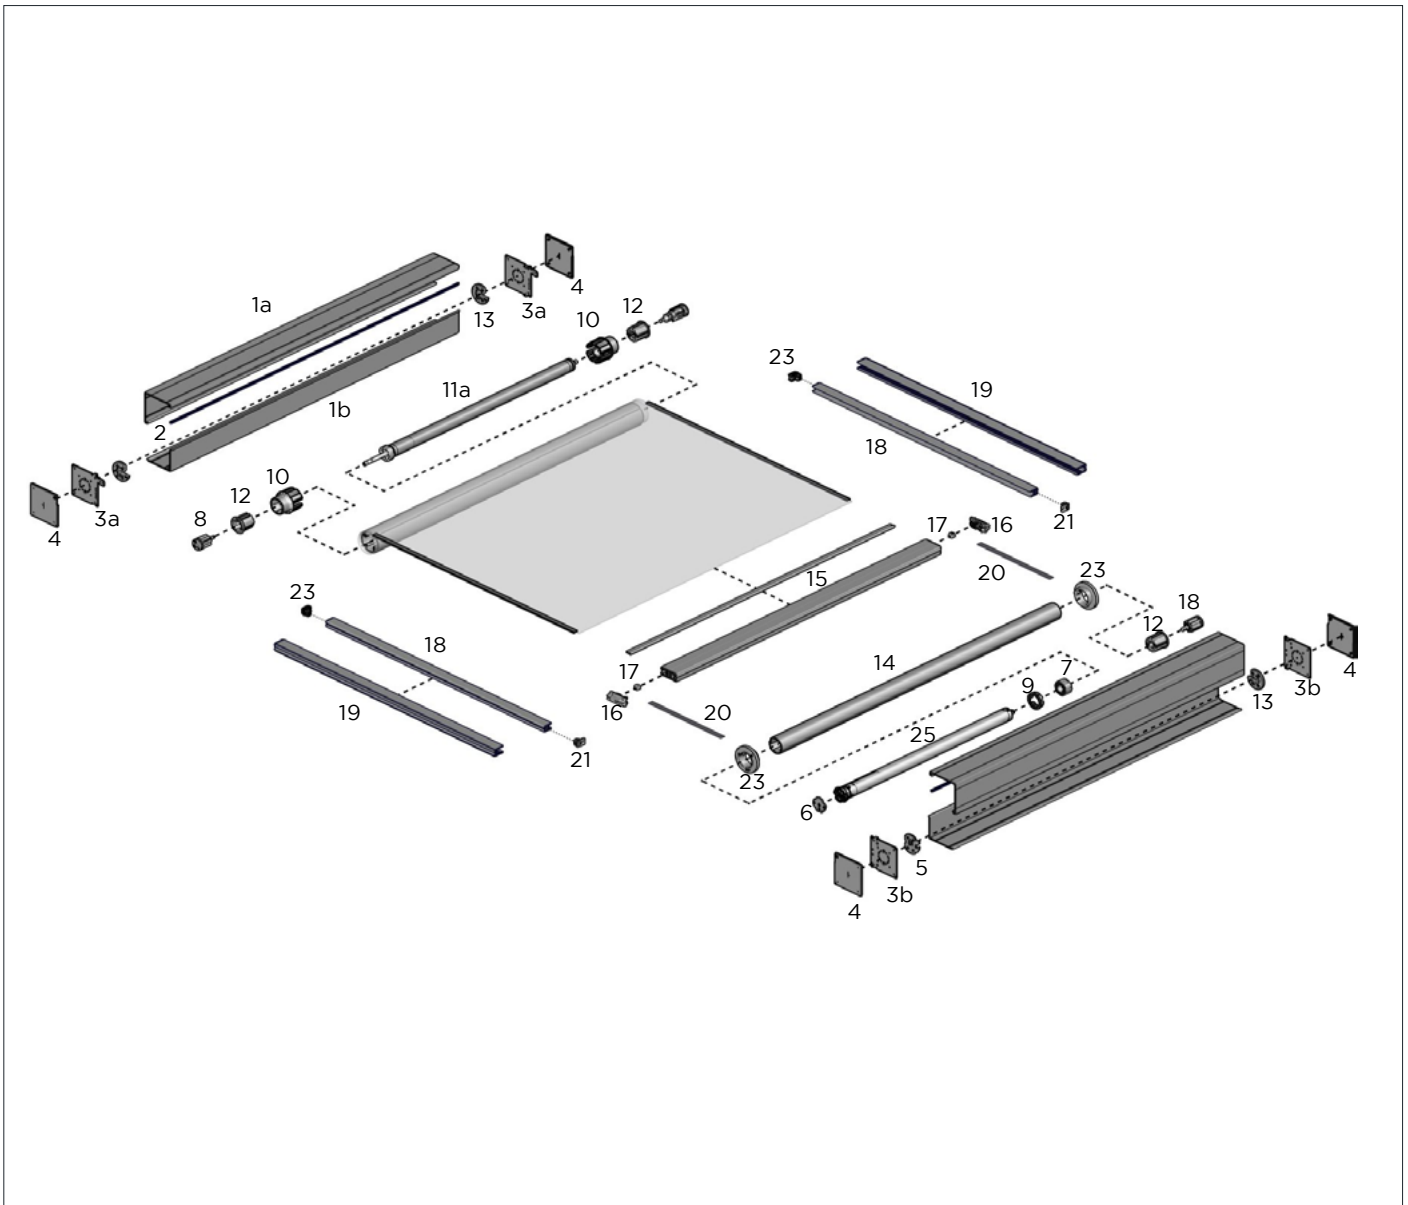

COLOUR RANGE

mill