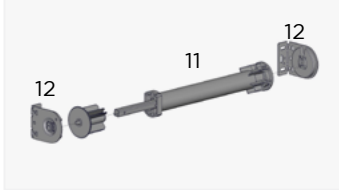

USE WITH. Used to charge Zero Li-ion 5v Motors

USB EXTENDER CABLE 210MM

CODE.	MT03-0301-069014
PACK.	10 500 Pcs

USE WITH. USB Wall Charger, Zero Li-ion Motors

Spring Control

Easy Spring Ultra

Automate Wirefree Control