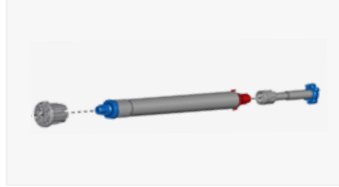

USE WITH. Used to charge Zero Li-ion 5v Motors

USB EXTENDER CABLE 210MM

CODE.	MT03-0301-069014
PACK.	10 500 Pcs

USE WITH. USB Wall Charger, Zero Li-ion Motors

Spring Control

Easy Spring Ultra

Automate Wirefree Control