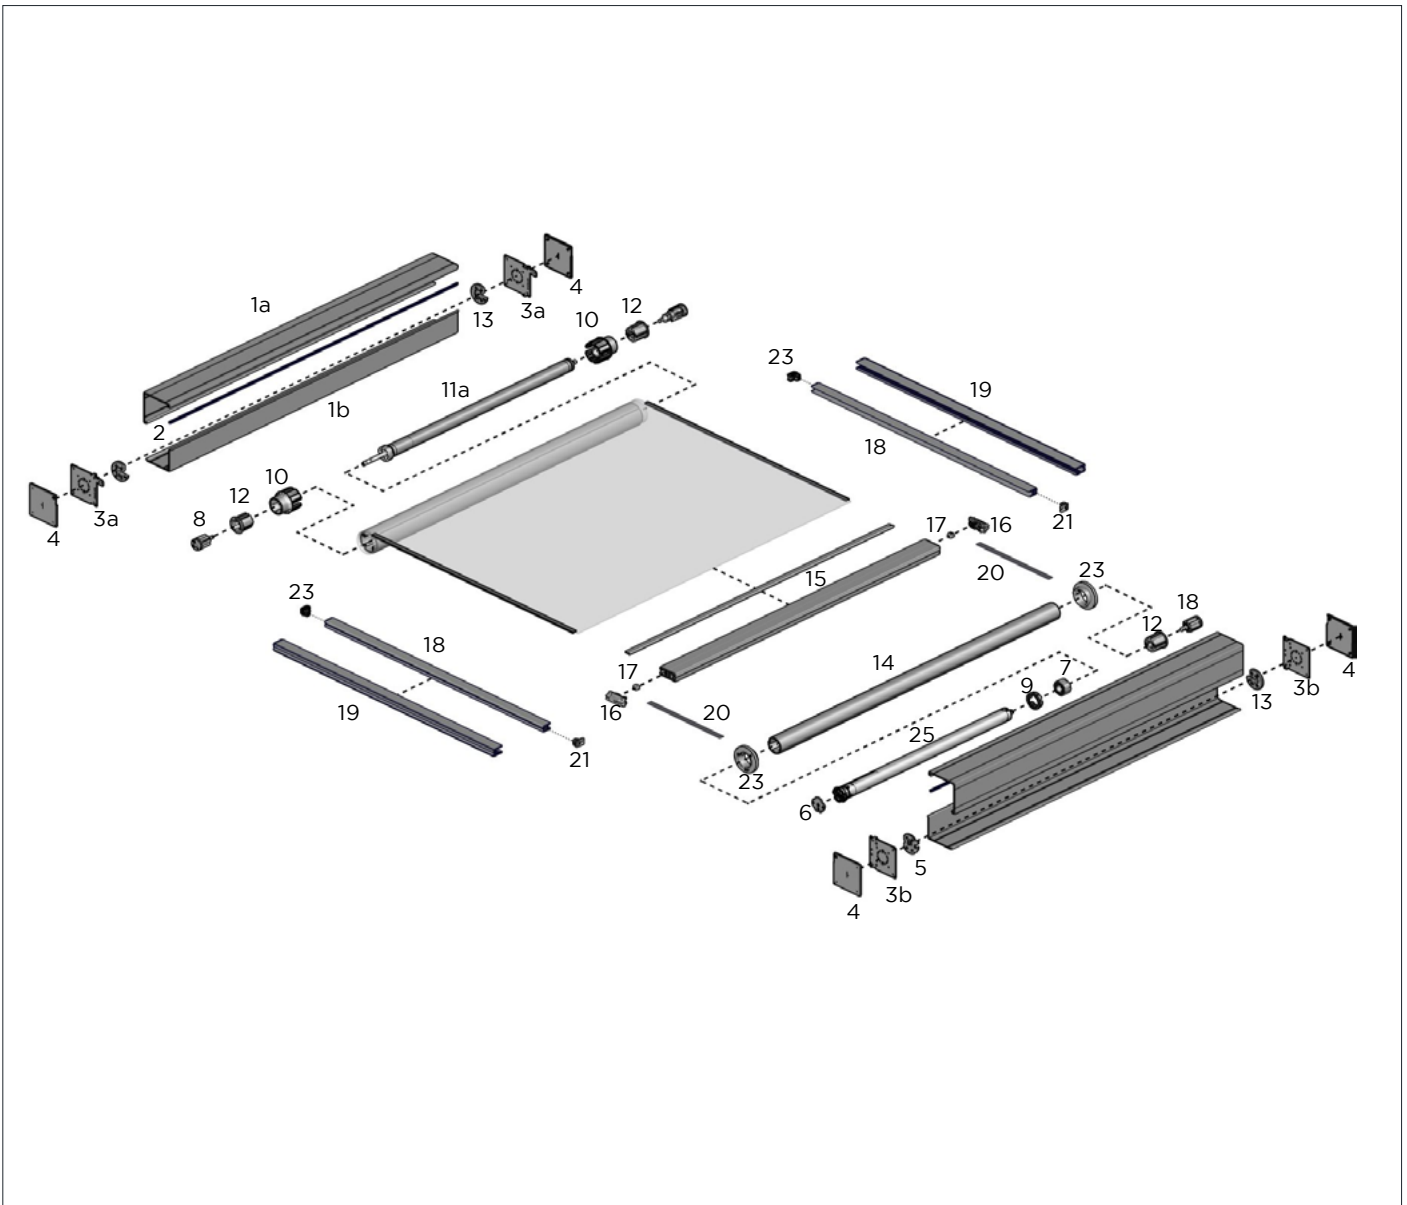

COLOUR RANGE

mill