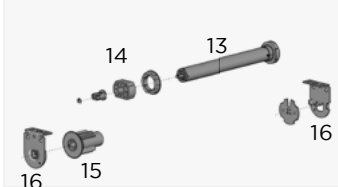

USE WITH. Used to charge Zero Li-ion 5v Motors

USB EXTENDER CABLE 210MM

CODE.	MT03-0301-069014
PACK.	10 500 Pcs

USE WITH. USB Wall Charger, Zero Li-ion Motors

Spring Control

Easy Spring Ultra

Automate Wirefree Control