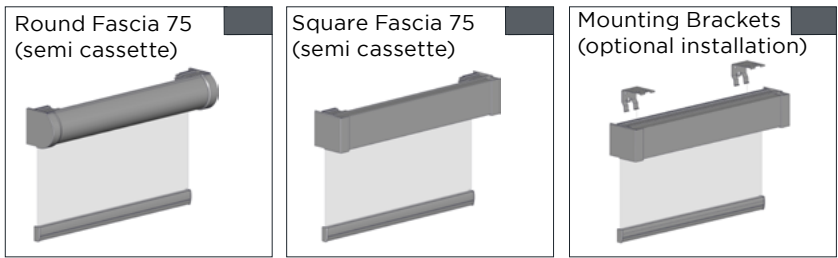

COLOUR RANGE

PRODUCT OPTIONS