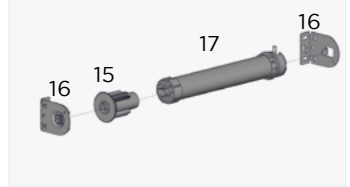

Automate Motor Control