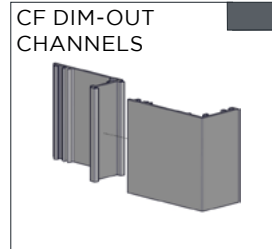

PRODUCT OPTIONS