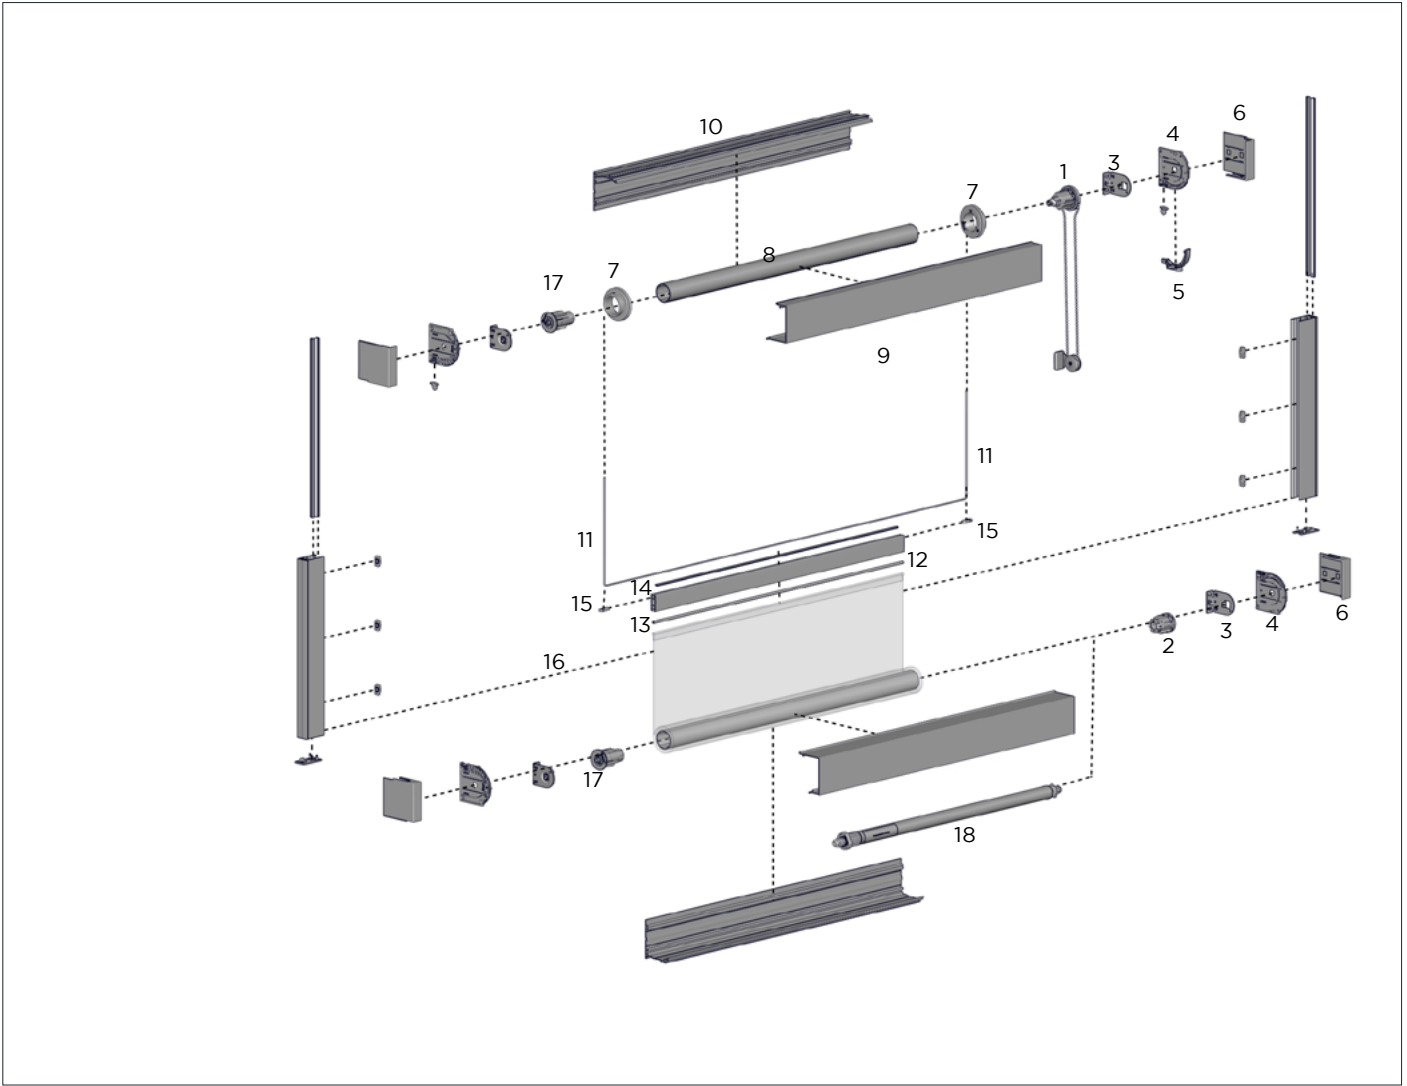

COLOUR RANGE

white anodised black

PRODUCT OPTIONS