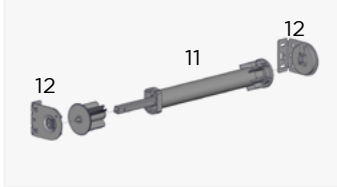

USE WITH. Used to charge Zero Li-ion 5v Motors

USB EXTENDER CABLE 210MM

CODE.	MT03-0301-069014
PACK.	10 500 Pcs

USE WITH. USB Wall Charger, Zero Li-ion Motors

Spring Control

Easy Spring Ultra

Automate Wirefree Control