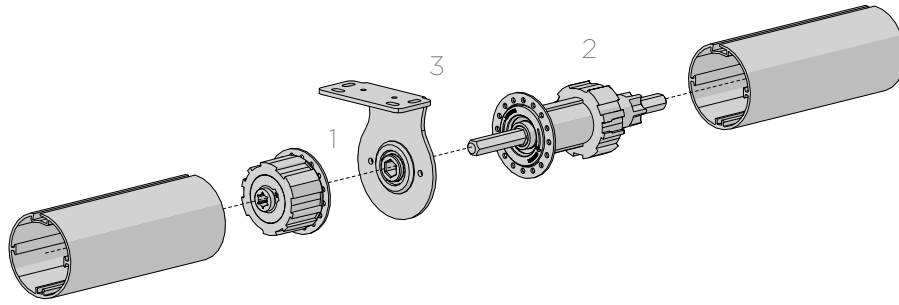

COLOUR RANGE

Black

Pure white

TUBES:

- S60 Tube

PRODUCT OPTIONS

DOUBLE BRACKETS
(dual brackets)

ADJUSTABLE BRACKETS
(for 5mm height adjust)

COMPATIBLE SYSTEMS

CHAIN CONTROL S60

MOTORISED S60