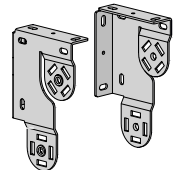

3

SKYLINE BRACKET COVER | DOUBLE V SLIM

PRICE.	
CODE.	RB18-1010-xxx000
PACK.	5   80 Pairs

COLOUR. Black (BK), white (W)  
USE WITH. Skyline Bracket Double V Slim

4

SKYLINE BRACKET | DOUBLE UNIVERSAL | 48MM