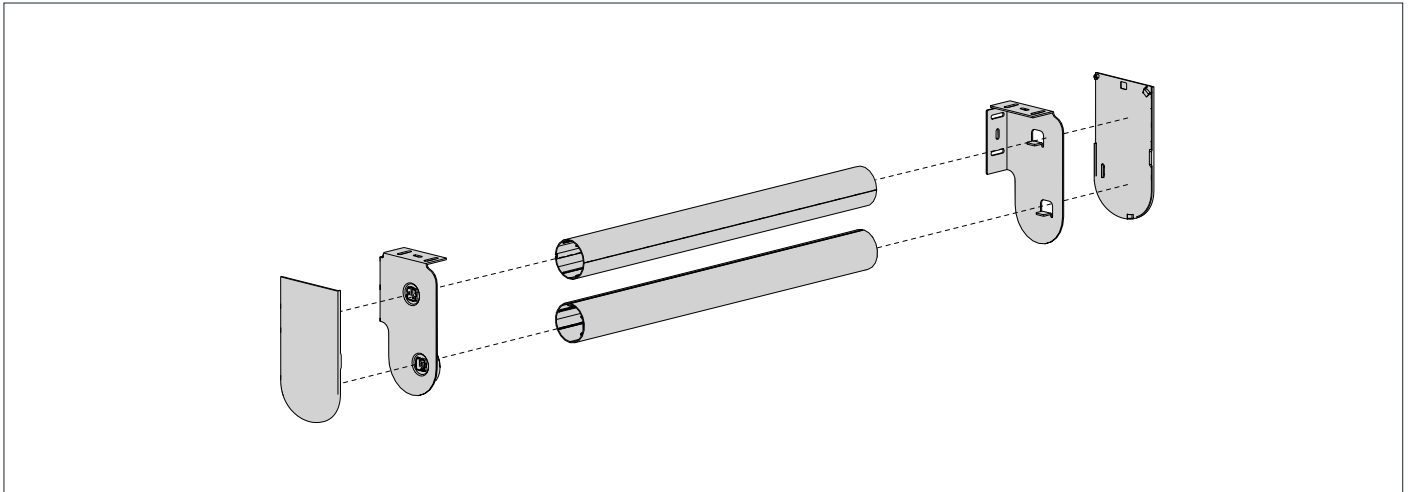

COLOUR RANGE

RB08

SLIM PROFILE DOUBLE BRACKET - TOP FRONT

12mm tongue

TYPE.	LH control	RH control
PRICE.		
CODE.	RB08-8395-xxx148	RB08-8396-xxx148
PACK.	5 | 40 Sets	5 | 40 Sets

COLOUR. Black 050, pure white 069, sandstone 269, silver grey 338, barley 283
USE WITH. RB08 Easy-Lock Chain Winder, Idler & RB07 fixed winders

RB09

RB09 SLIM PROFILE DOUBLE BRACKET - TOP FRONT

12mm tongue

TYPE.	LH control	RH control
PRICE.		
CODE.	RB09-8395-xxx148	RB09-8396-xxx148
PACK.	5 | 40 Sets	5 | 40 Sets

COLOUR. Black 050, pure white 069, sandstone 269, barley 283, silver grey 338
USE WITH. RB09 Chain Winders

SLIM PROFILE DOUBLE BRACKET - TOP BACK

12mm tongue

TYPE.	LH control	RH control
PRICE.		
CODE.	RB08-8397-xxx148	RB08-8398-xxx148
PACK.	5 | 40 Sets	5 | 40 Sets

COLOUR. Black 050, pure white 069, sandstone 269, silver grey 338, barley 283
USE WITH. RB08 Easy-Lock Chain Winder & Idler

RB09 SLIM PROFILE DOUBLE BRACKET - TOP BACK

12mm tongue

TYPE.	LH control	RH control
PRICE.		
CODE.	RB09-8397-xxx148	RB09-8398-xxx148
PACK.	5 | 40 Sets	5 | 40 Sets

COLOUR. Black 050, pure white 069, sandstone 269, barley 283, silver grey 338
USE WITH. RB09 Chain Winders

SLIM PROFILE DOUBLE BRACKET COVER SET

PRICE.	
CODE.	RB09-8401-xxx000
PACK.	5 | 40 Pairs

COLOUR. Black 050, pure white 069, sandstone 269, barley 283, silver grey 338
USE WITH. Slim Profile Double Bracket

SLIM PROFILE DOUBLE BRACKET COVER SET

PRICE.	
CODE.	RB09-8401-xxx000
PACK.	5 | 40 Pairs

COLOUR. Black 050, pure white 069, sandstone 269, barley 283, silver grey 338
USE WITH. Slim Profile Double Bracket

SLIMLINE-X DOUBLE EASY-LOCK BRACKET | S40/S45

L/H & R/H control

SIZE.	100 x 115mm proj.
PRICE.	
CODE.	RB08-8380-xxx115
PACK.	5 | 60 Sets

COLOUR. Black 050, pure white 069, sandstone 269, silver grey 338, barley 283
USE WITH. Easy-Lock MKII Chain Winder & Auto Idler S40/45

RB09 SLIMLINE-X DOUBLE EASY-LOCK BRACKET | S45

LH & RH control

TYPE.	LH & RH - 115mm
PRICE.	
CODE.	RB09-8380-xxx115
PACK.	5 | 60 Sets

COLOUR. Black 050, pure white 069, sandstone 269, barley 283, silver grey 338
USE WITH. RB09 Chain Winders

SQUARE-X DOUBLE EASY-LOCK BRACKET | S40/S45

Same side control

SIZE.	122 x 122mm proj.
PRICE.	
CODE.	RB08-8384-xxx122
PACK.	5 | 60 Sets

COLOUR. Black 050, pure white 069, sandstone 269, barley 283, silver grey 338
USE WITH. Easy-Lock MKII Chain Winder & Auto Idler S40/45

RB09 SQUARE-X DOUBLE EASY-LOCK BRACKET | S45

Same side control

TYPE.	Same side - 122mm
PRICE.	
CODE.	RB09-8384-xxx122
PACK.	5 | 60 Sets

COLOUR. Black 050, pure white 069, sandstone 269, barley 283, silver grey 338
USE WITH. RB09 Chain Winders