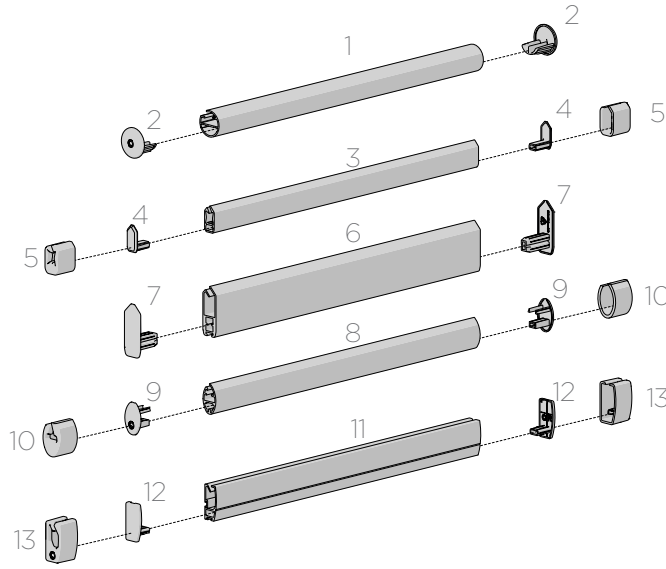

COLOUR RANGE

COMPONENTS

ROUND ALUMINIUM BOTTOM RAIL 1
22.0mm x 5.8mt Lgth

TYPE.	Nat Anodised	Colours - refer below
PRICE.		
CODE.	RB91-1203-020580	RB91-1203-xxx580
PACK.	10 | 200 Lgths	10 | 200 Lgths

COLOUR. black 050, pure white 069, sandstone 269
USE WITH. Spline - Flat 15mm, ROUND Slimline

FLAT ALUMINIUM BOTTOM RAIL 3
11.0 x 22.0mm x 4.8mt Lgth

TYPE.	Nat Anodised	Colours - refer below
PRICE.		
CODE.	RB91-1205-020480	RB91-1205-xxx480
PACK.	10 | 320 Lgths	10 | 320 Lgths

COLOUR. black 050, pure white 069, sandstone 269, bone 280, barley 283
USE WITH. Spline-Flat 10mm, Flat End Cap, Flat Side/WG End Cap, B/Rail Weight Rod

ROUND SLIMLINE BOTTOM RAIL END CAP 2
Universal

PRICE.	
CODE.	RB91-2104-xxx022
PACK.	100 | 5000 Pcs

COLOUR. black 050, pure white 069, sandstone 269, silver grey 338
USE WITH. ROUND Bottom Rail

FLAT BOTTOM RAIL END CAP 4
Universal

PRICE.	
CODE.	RB91-2105-xxx001
PACK.	100 | 5000 Pcs

COLOUR. black 050, p/white 069, sandstone 269, bone 280, barley 283, s/grey 338
USE WITH. FLAT Bottom Rail