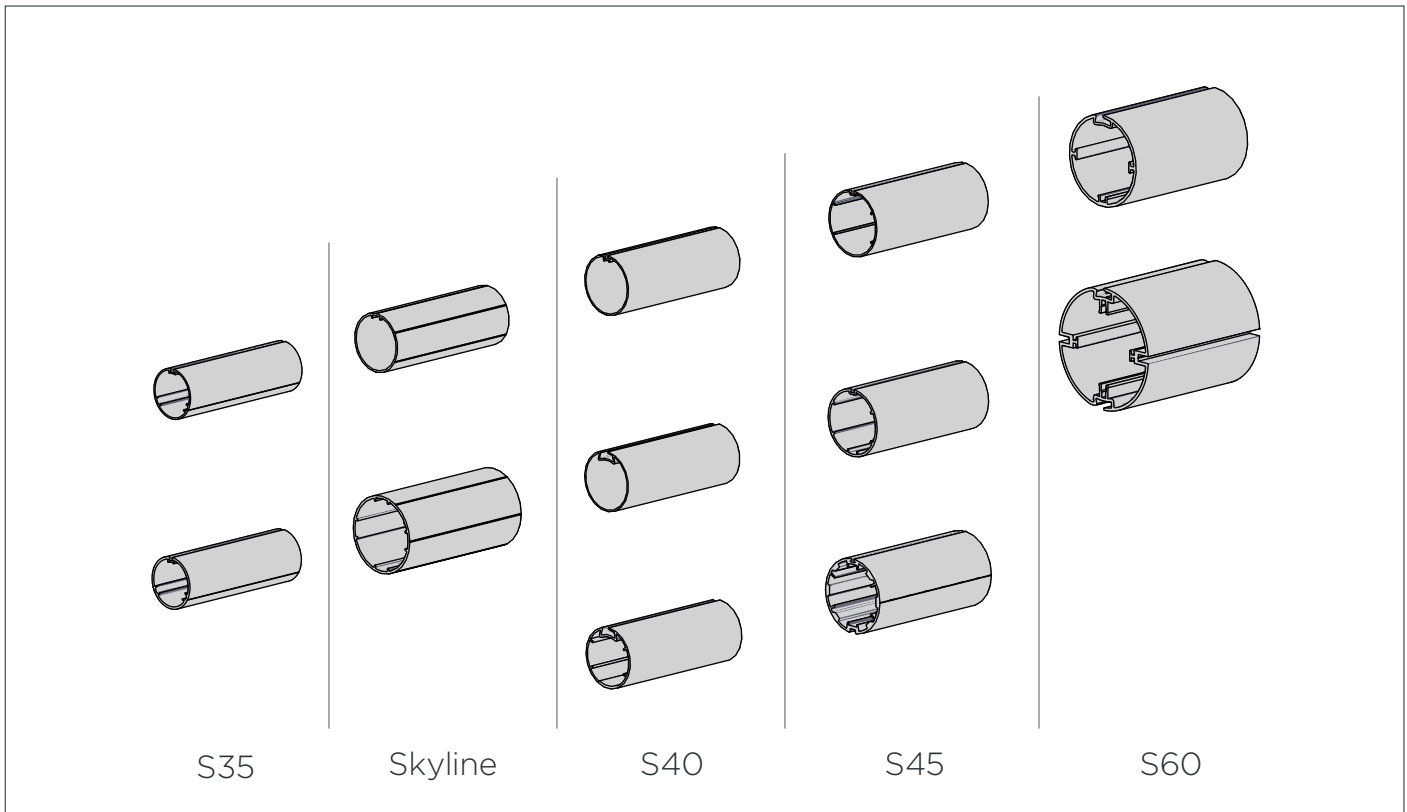

TAPE		TUBE COMPATIBILITY													
			YES	NO	RB07/08	RB09	SL15	SL20 / G200	0.7/1.1NM 5V	2.0NM 5V	3.0NM 12V	6.0NM AC	Q10NM / 15NM FT	SPRING	ESA	RB10		
			CARTON	BULK													CARTON	BULK
S35	STANDARD	T-SPLINE	✓		✓				✓					✓				
	HEAVY DUTY	T-SPLINE	✓		✓				✓					✓				
S40	39 SPLINE	FLAT SPLINE			✓									✓				
	STANDARD	T-SPLINE		✓	✓	✓	✓	✓	✓					✓				
	HEAVY DUTY	FLAT SPLINE			✓									✓				
S45	Light	T-SPLINE	✓	✓	✓	✓	✓	✓	✓	✓	✓	✓		✓	✓			
	STANDARD	T-SPLINE	✓	✓	✓	✓	✓	✓	✓	✓	✓	✓		✓	✓			
	HEAVY DUTY	T-SPLINE	✓	✓	✓	✓	✓	✓	✓	✓	✓	✓		✓	✓			
S60	STANDARD 3.6M	FLAT SPLINE	✓				✓						✓	✓	✓		✓	
	STANDARD 5.8M	FLAT SPLINE	✓		✓		✓						✓	✓	✓		✓	
	HEAVY DUTY 4.8M	FLAT SPLINE	✓										✓				✓	
SKYLINE	38mm OD [1-1/2"]	n/a	✓					✓	✓									
	50mm OD [2"]	N/A	✓						✓