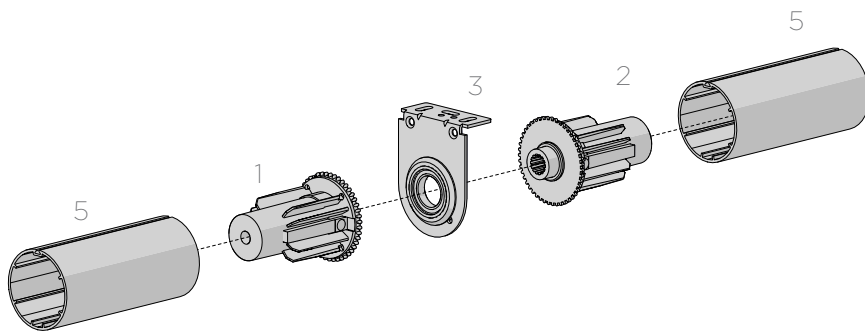

COLOUR. Black (BK), white (W)  
USE WITH. Bracket Double Universal

6

**TUBES:**

- S40 Tube
- S45 Tube

**PRODUCT OPTIONS**

**UNI-JOINT**

(for up to 90 degree linked blind installations)

**DOUBLE BRACKETS**