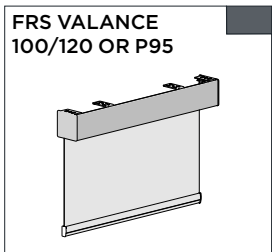

SYSTEM UPGRADES