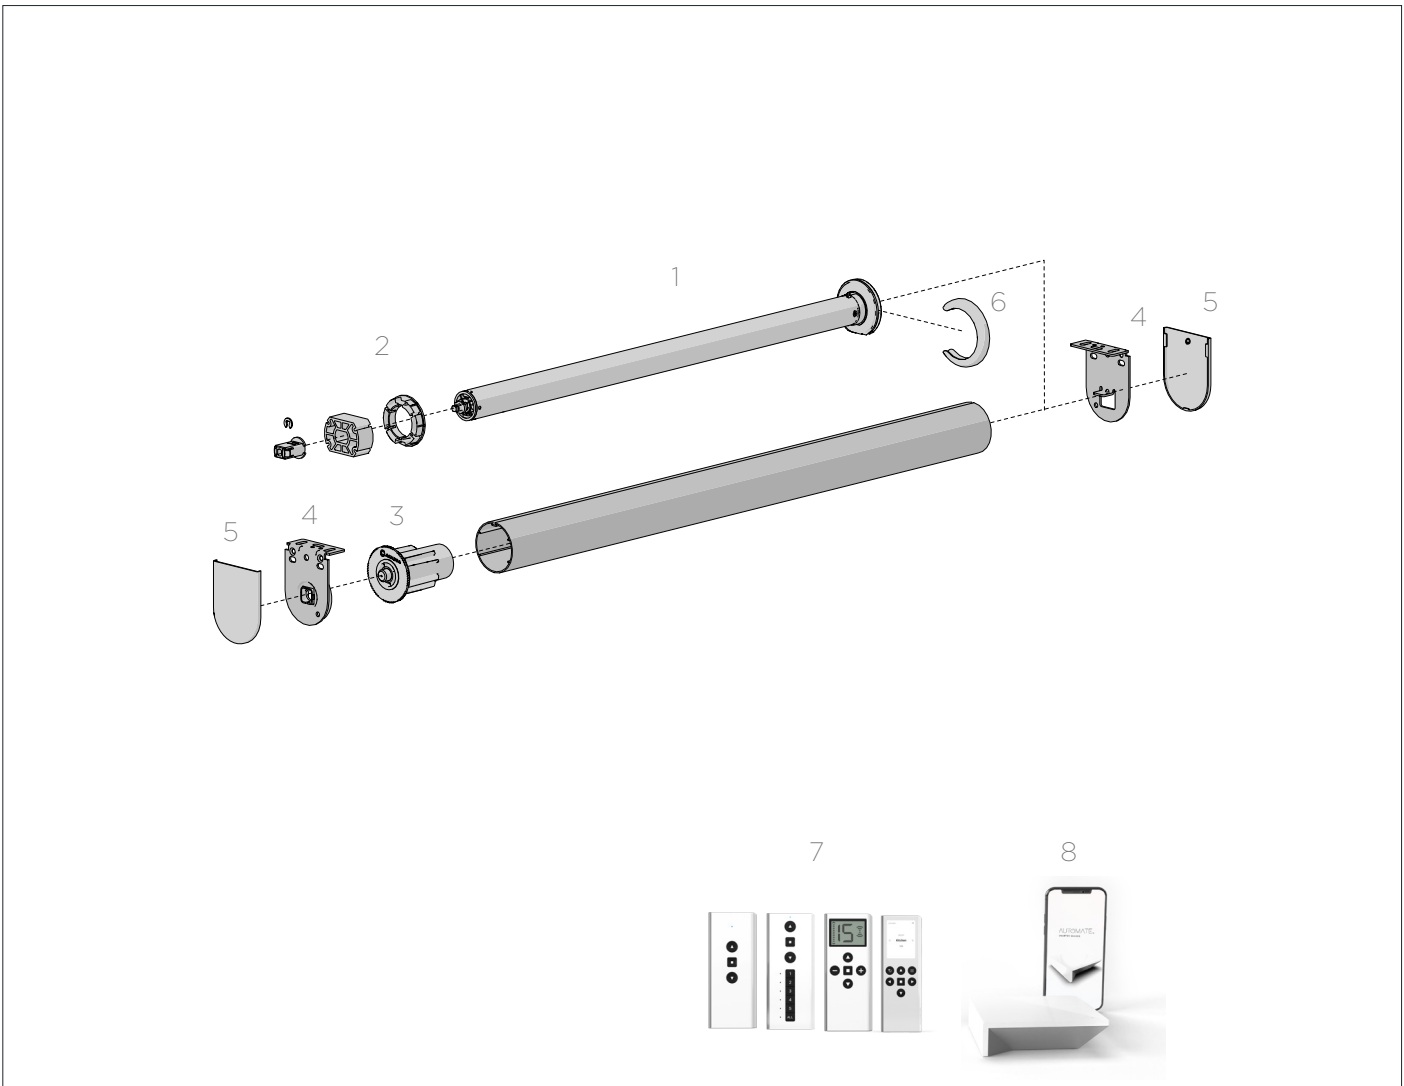

**CHAIN | DOUBLE BEAD | 150LM ROLLS**

6

#10/4.5 Double Bead | 6p/50-51 BPF

TYPE.	Steel	Stainless Steel
PRICE.		
CODE.	VA01-1410-024000	VA01-1411-010000
PACK.	150   600 Lms	150   600 Lms

COLOUR. Silver Nickel Plated 024, Natural 010  
 USE WITH. Clutch: SL20/G200