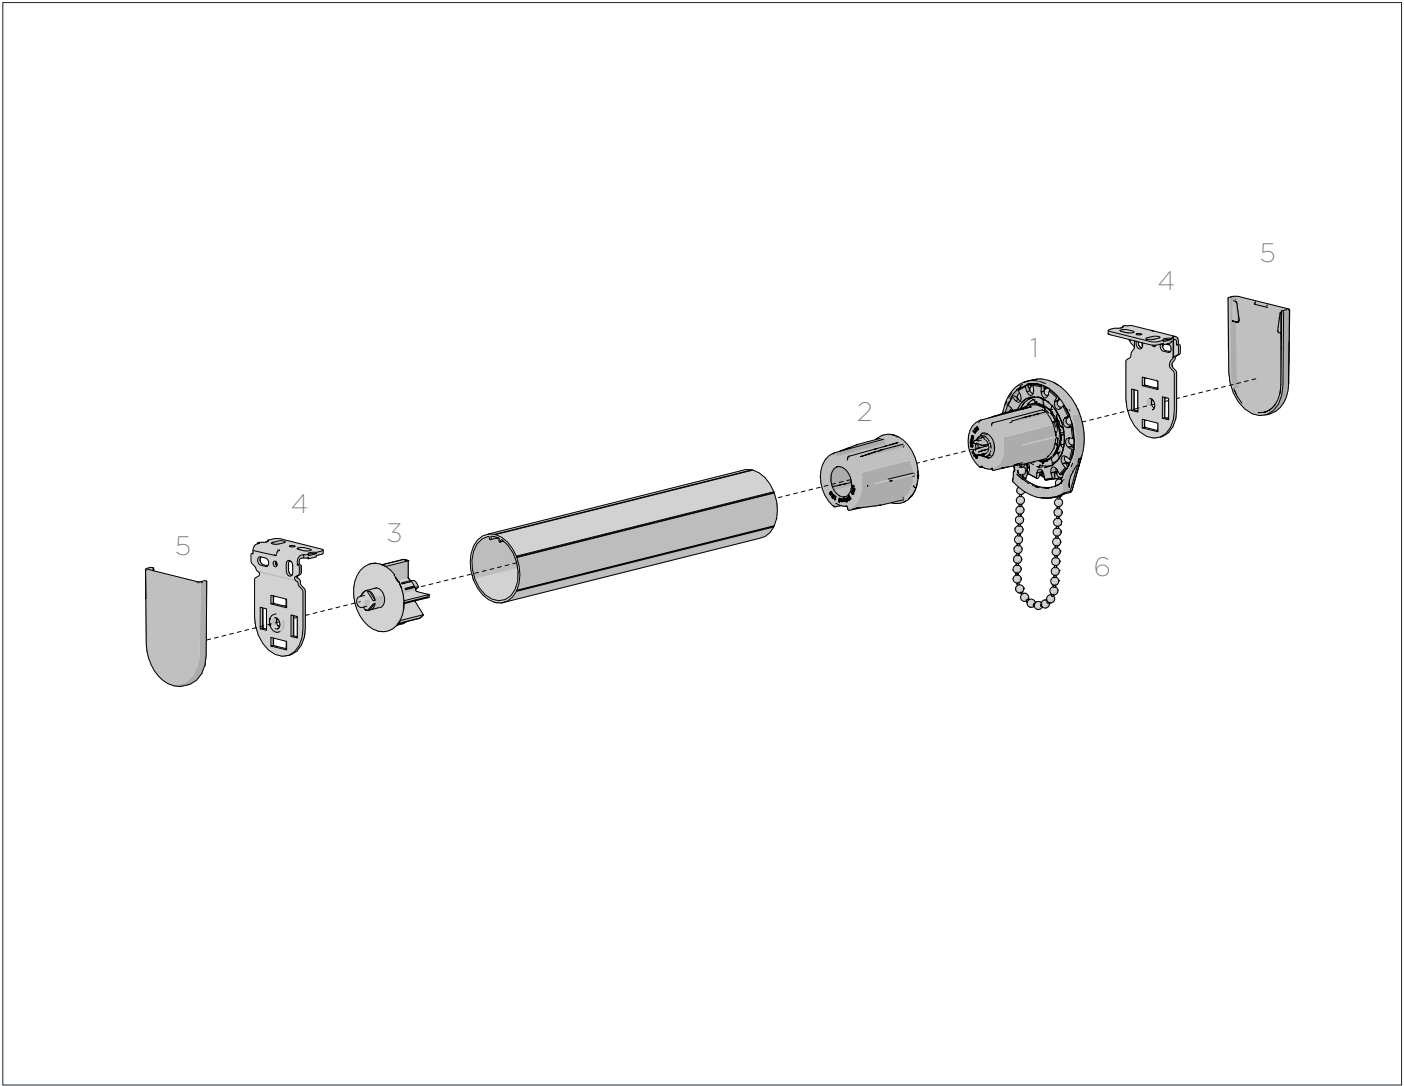

COLOUR RANGE

White   Black

TUBES:

- 1.5" Tube
- S40 Tube
- S45 Tube

PRODUCT OPTIONS

DOUBLE BRACKETS
(dual brackets for day/night blinds)

A technical drawing of a double bracket assembly, showing two brackets mounted on a horizontal bar with a roller head.