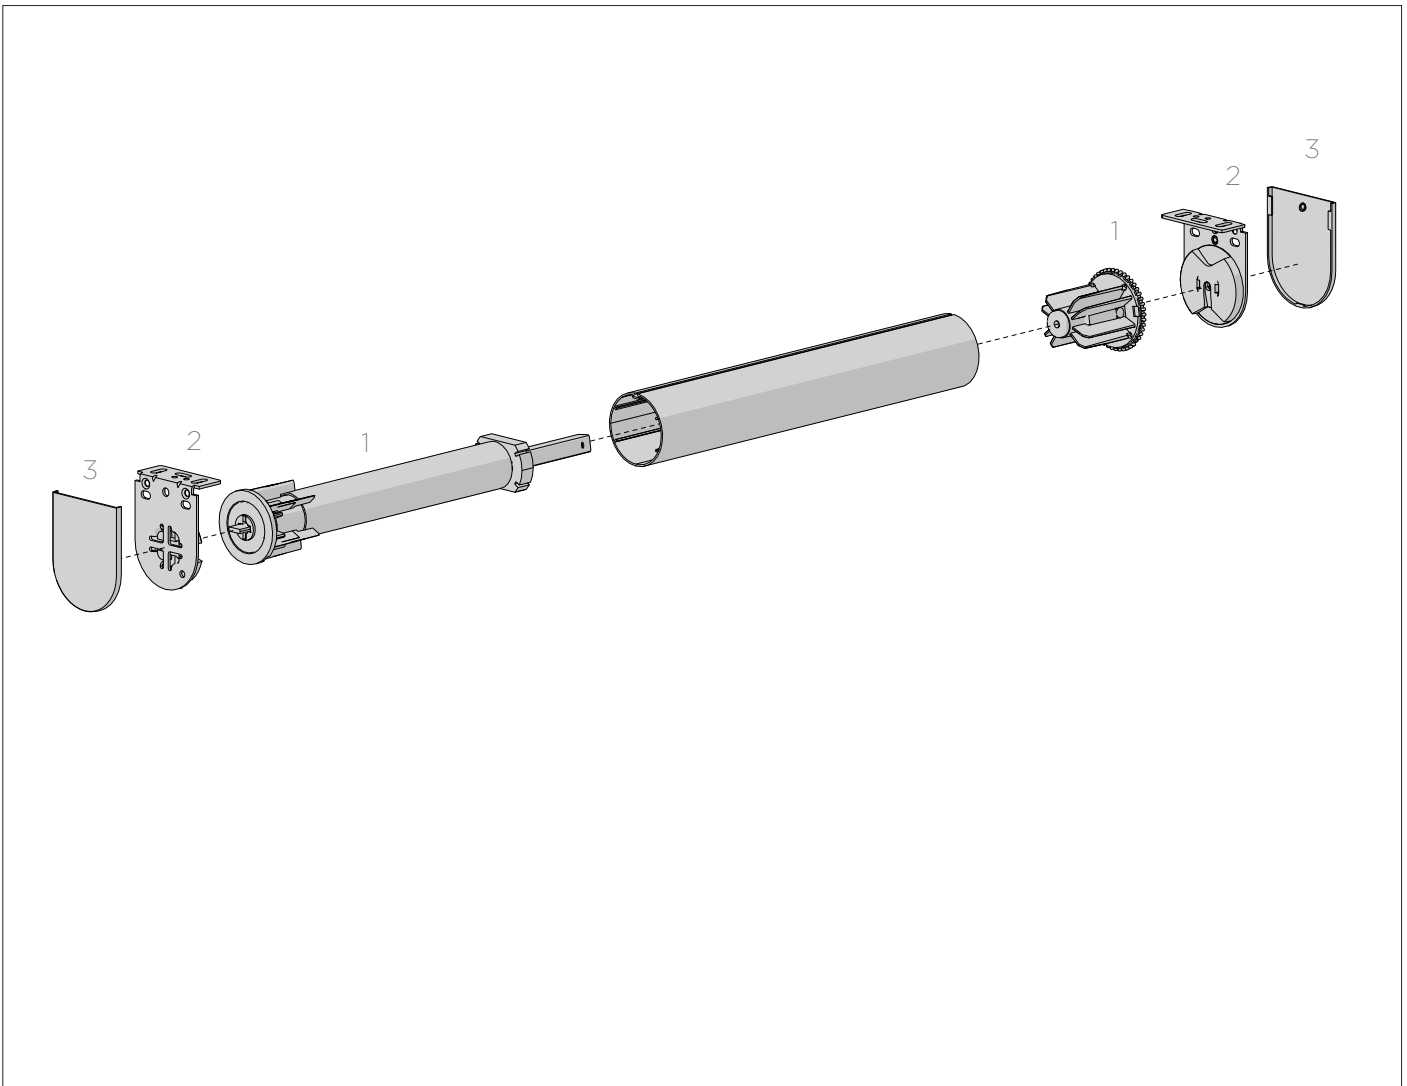

COLOUR RANGE

Pure white

TUBES:

- S40 Tube
- S45 Tube

PRODUCT OPTIONS

DOUBLE BRACKETS

(dual brackets for day/night blinds)

SYSTEM UPGRADES

EASY-LINK™

(for wider spans)

FRS VALANCE 100 OR P95

(to conceal hardware)

CF CASSETTE/ FASCIA 90

(for light blackout)

INTERNAL WIRE GUIDE

(for controlled stability)

MOUNTING RAIL

(for quick installation)