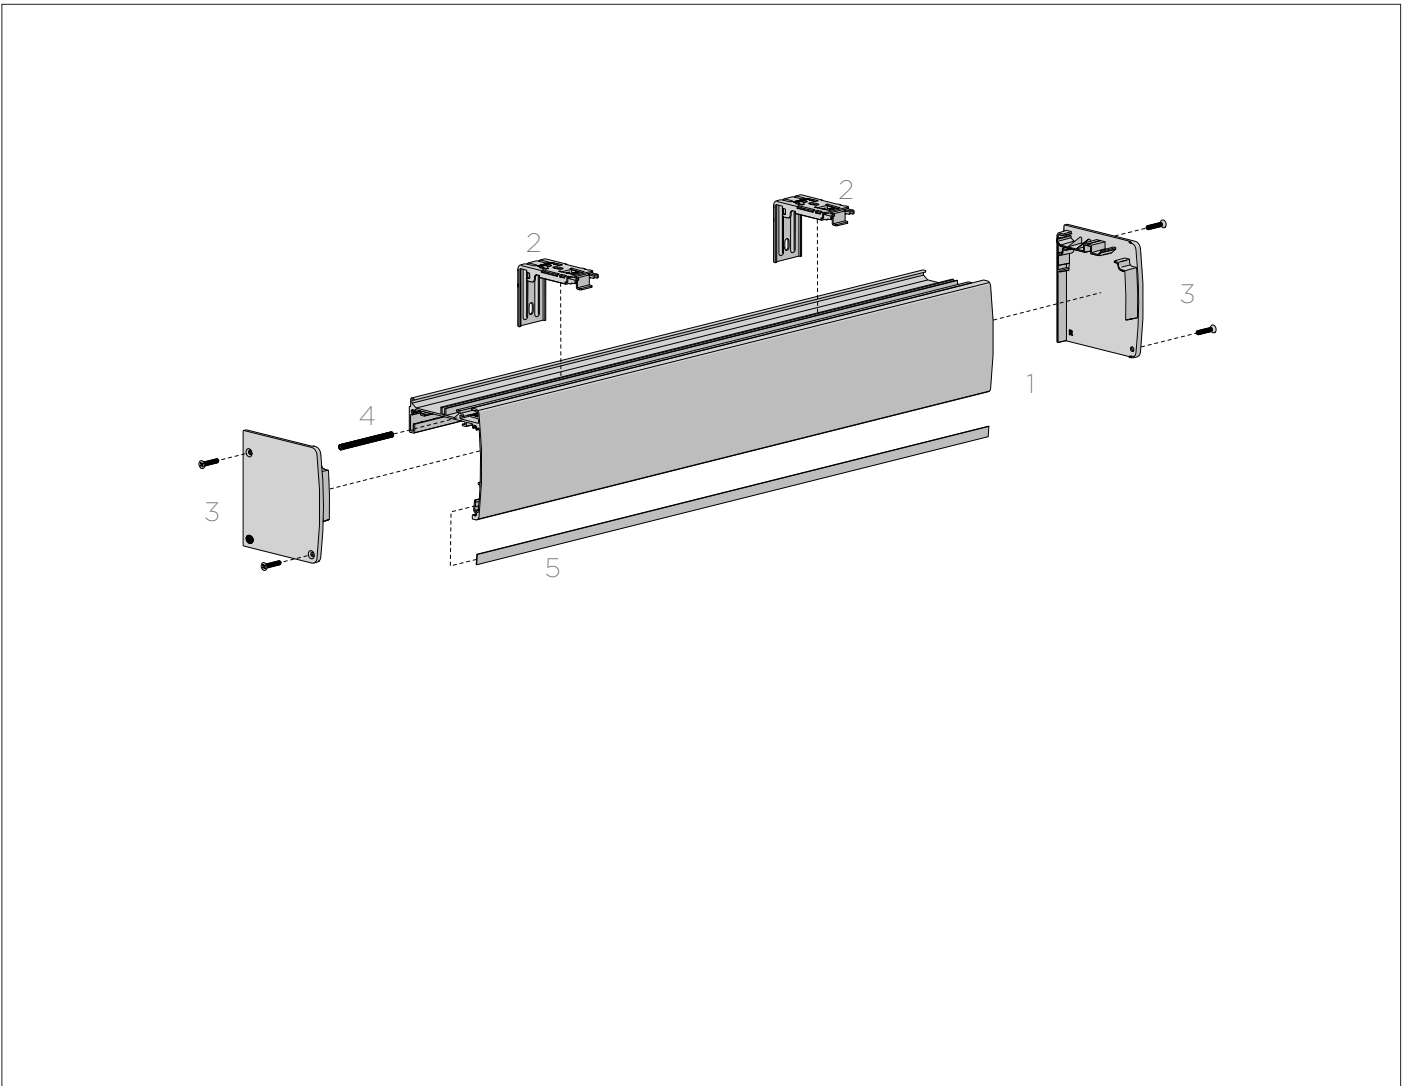

COLOUR RANGE

COMPATIBLE SYSTEMS