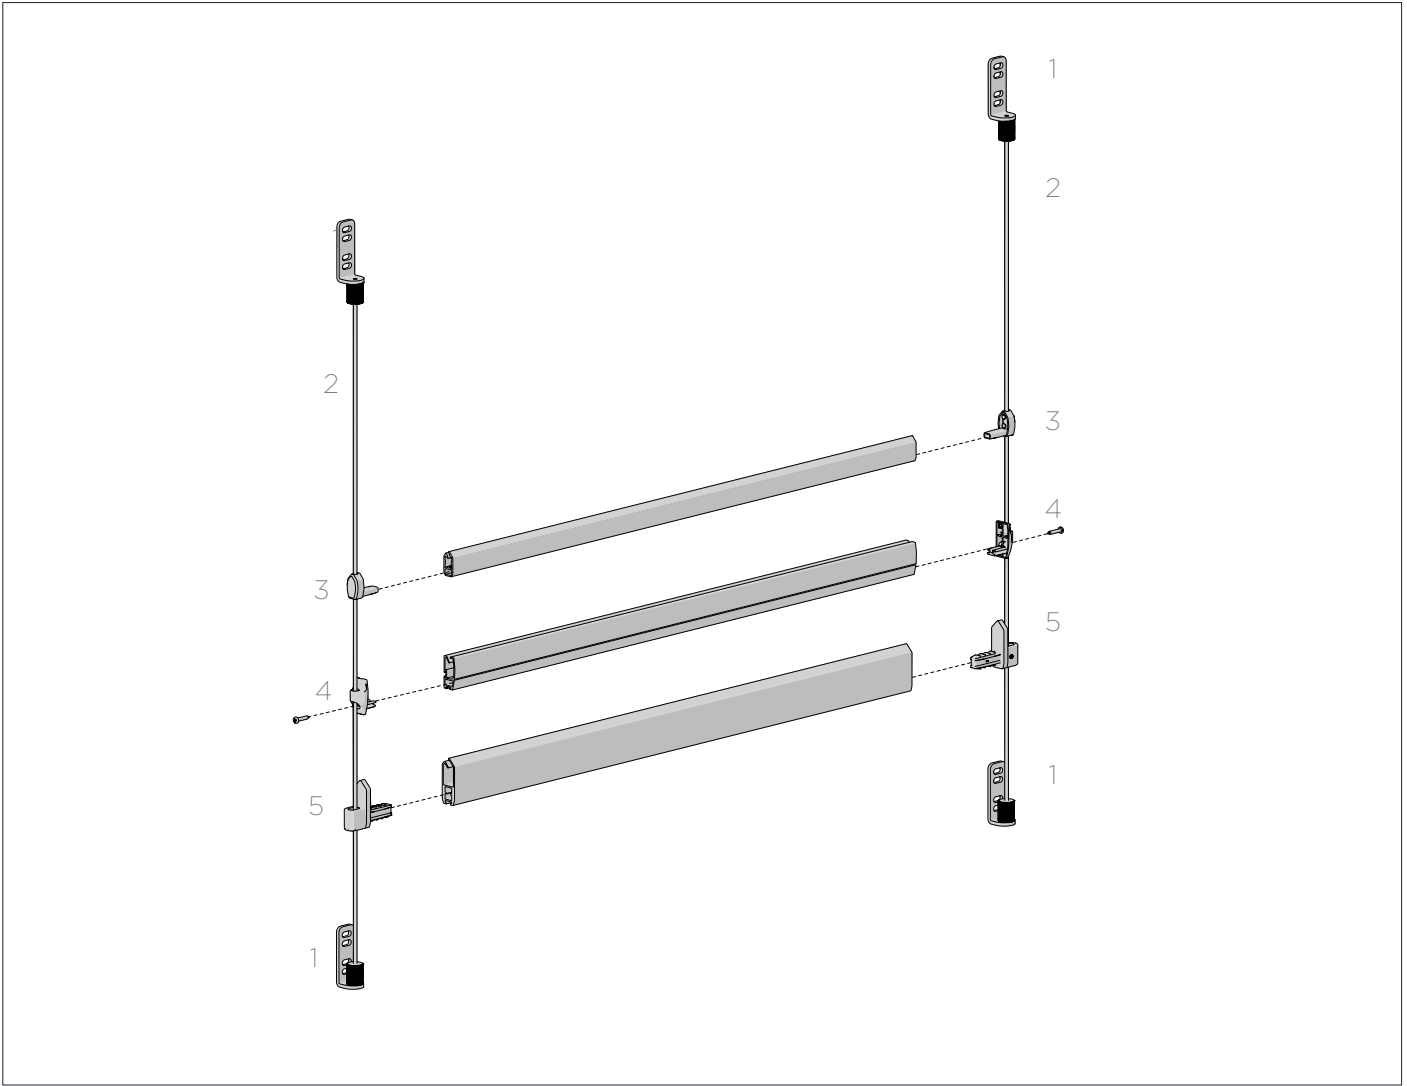

PRODUCT OPTIONS

WIRE STOPPER
(alternative floor
fixing device)