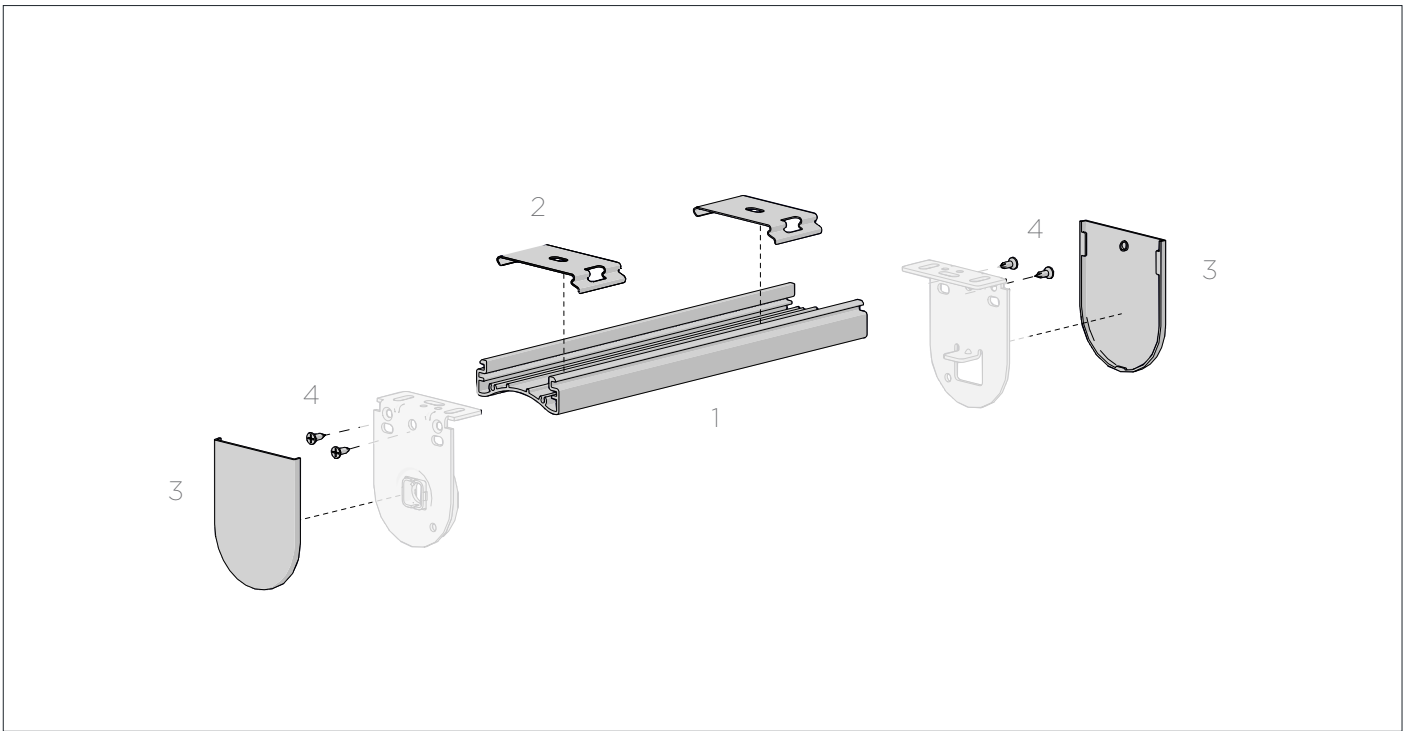

COLOUR RANGE

pure white

COMPONENTS

MKII MOUNTING RAIL | BASE 50 1
5.8 Metre Length

TYPE.	Pure White
PRICE.	
CODE.	RB88-2051-069580
PACK.	10 | 160 Lgth

COLOUR. pure white 069
USE WITH. LX Brackets, Slimline Spring Clip Bracket

VX/LX BRACKET COVER CAPS - MKII MOUNTING RAIL 3
40mm Projection

PRICE.	
CODE.	RB88-4151-xxx040
PACK.	25 | 1000 Pair

COLOUR. pure white 069
USE WITH. MKII Mounting Rail - Base 50, Installation Brackets

SLIMLINE SPRING CLIP BRACKET 2
Universal Fix

TYPE.	Pure White
PRICE.	
CODE.	RB88-2092-069001
PACK.	100 | 1000 Pcs

COLOUR. pure white 069
USE WITH. Mounting Rail

SELF TAPPING SCREWS | PHILIPS COUNTER SUNK HEAD 4
#4 x 3/8

PRICE.	
CODE.	HD82-1904-025010
PACK.	100 | 40000

COLOUR. Zinc plated 025 only
USE WITH. MKII Mounting Rail - Installation Brackets.