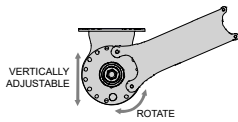

COLOUR RANGE

Black

Pure white

TUBES:

- S60 Tube

PRODUCT OPTIONS

**DOUBLE BRACKETS**  
(dual brackets)

**ADJUSTABLE BRACKETS**  
(for 5mm height adjust)