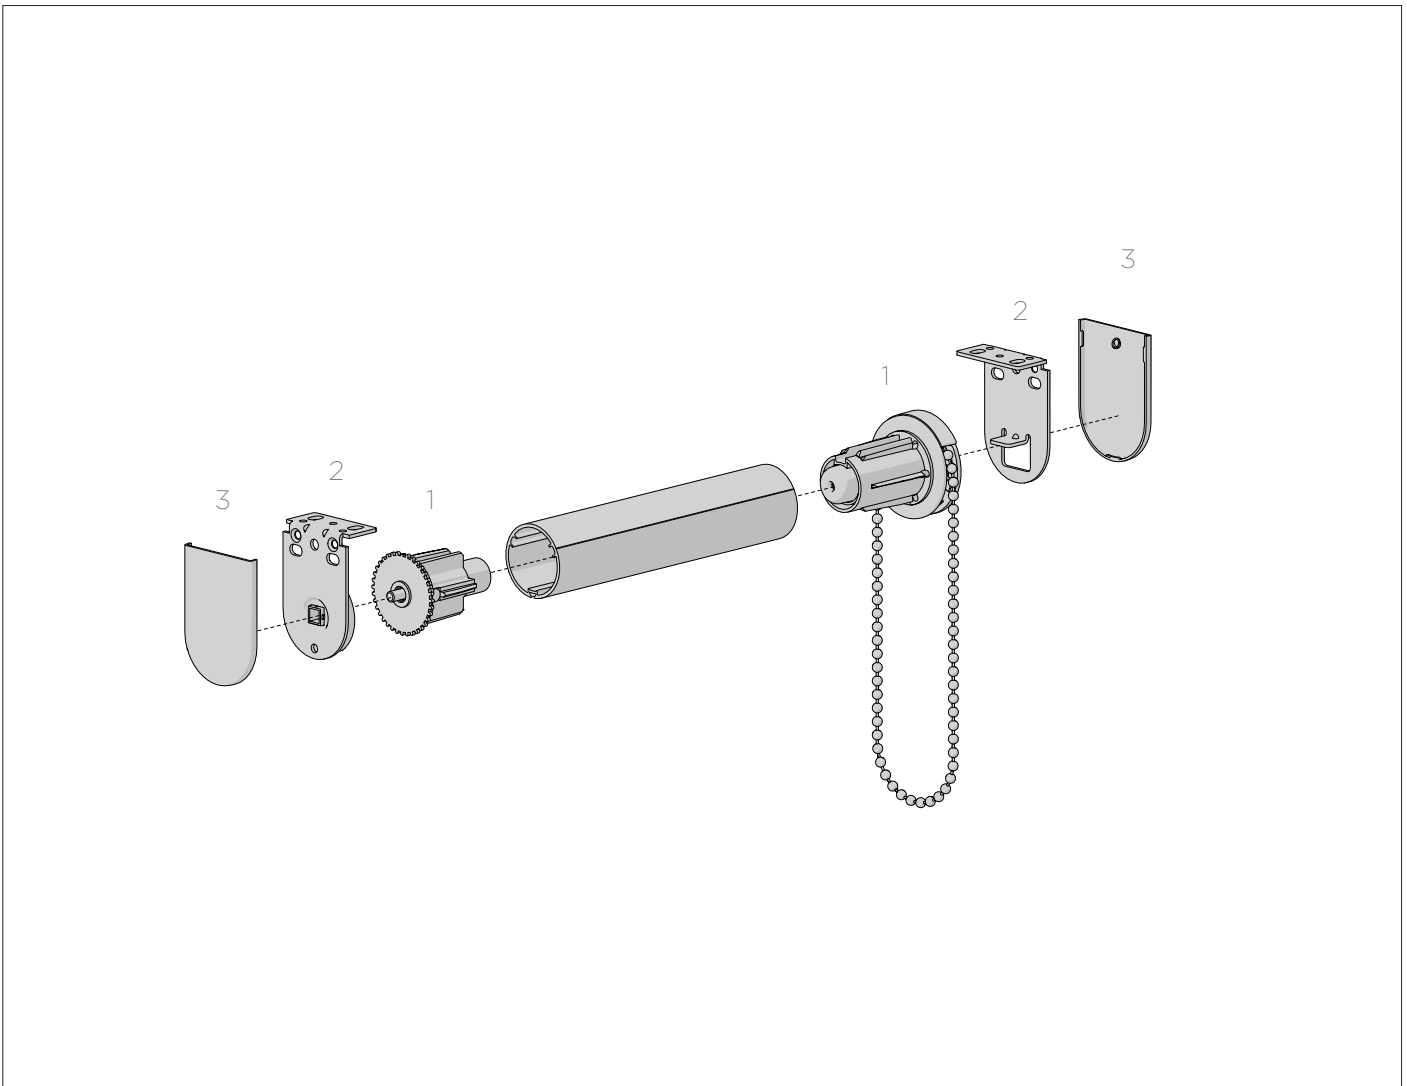

COLOUR RANGE

TUBES:

- S35 Tube

PRODUCT OPTIONS

SPRING BOOSTER
(for lighter lifting)

SYSTEM UPGRADES

CF CASSETTE /FASCIA 75
(for dim-out)

INTERNAL WIRE GUIDE
(for controlled stability)