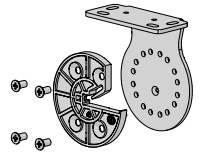

COLOUR. black 050, pure white 069
USE WITH. RB10 Idler End Plug, Bracket Cover Cap