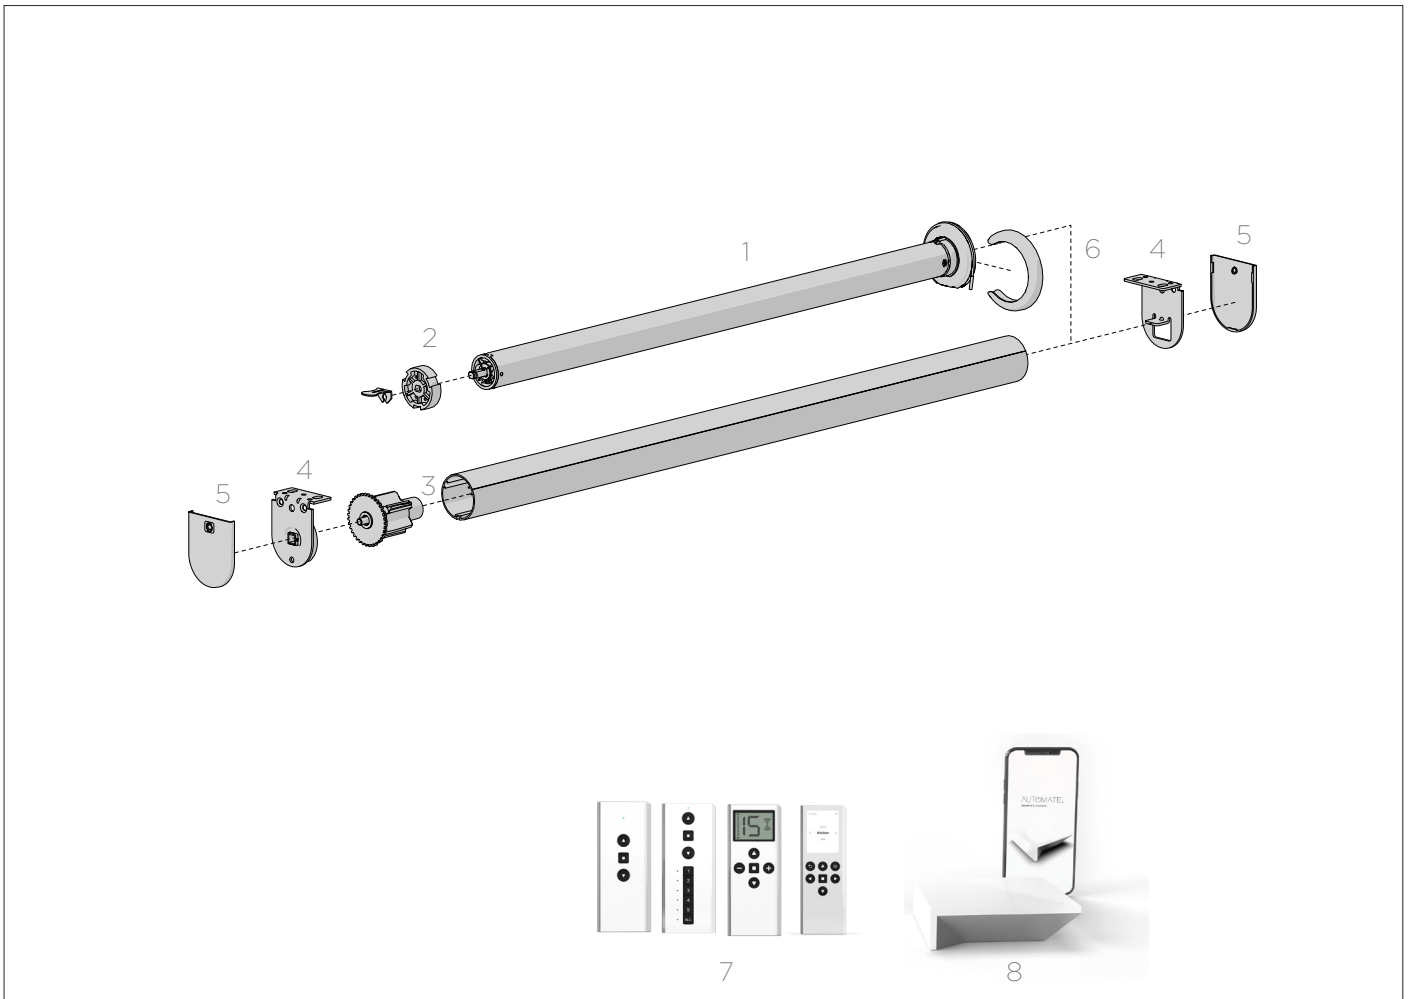

COLOUR RANGE

Pure white

TUBES:

- S35 Tube

PRODUCT OPTIONS

SOLAR PANEL CHARGER
(energy efficient solution)

SYSTEM UPGRADES

CF CASSETTE /FASCIA 75
(for dim-out)

INTERNAL WIRE GUIDE
(for controlled stability)