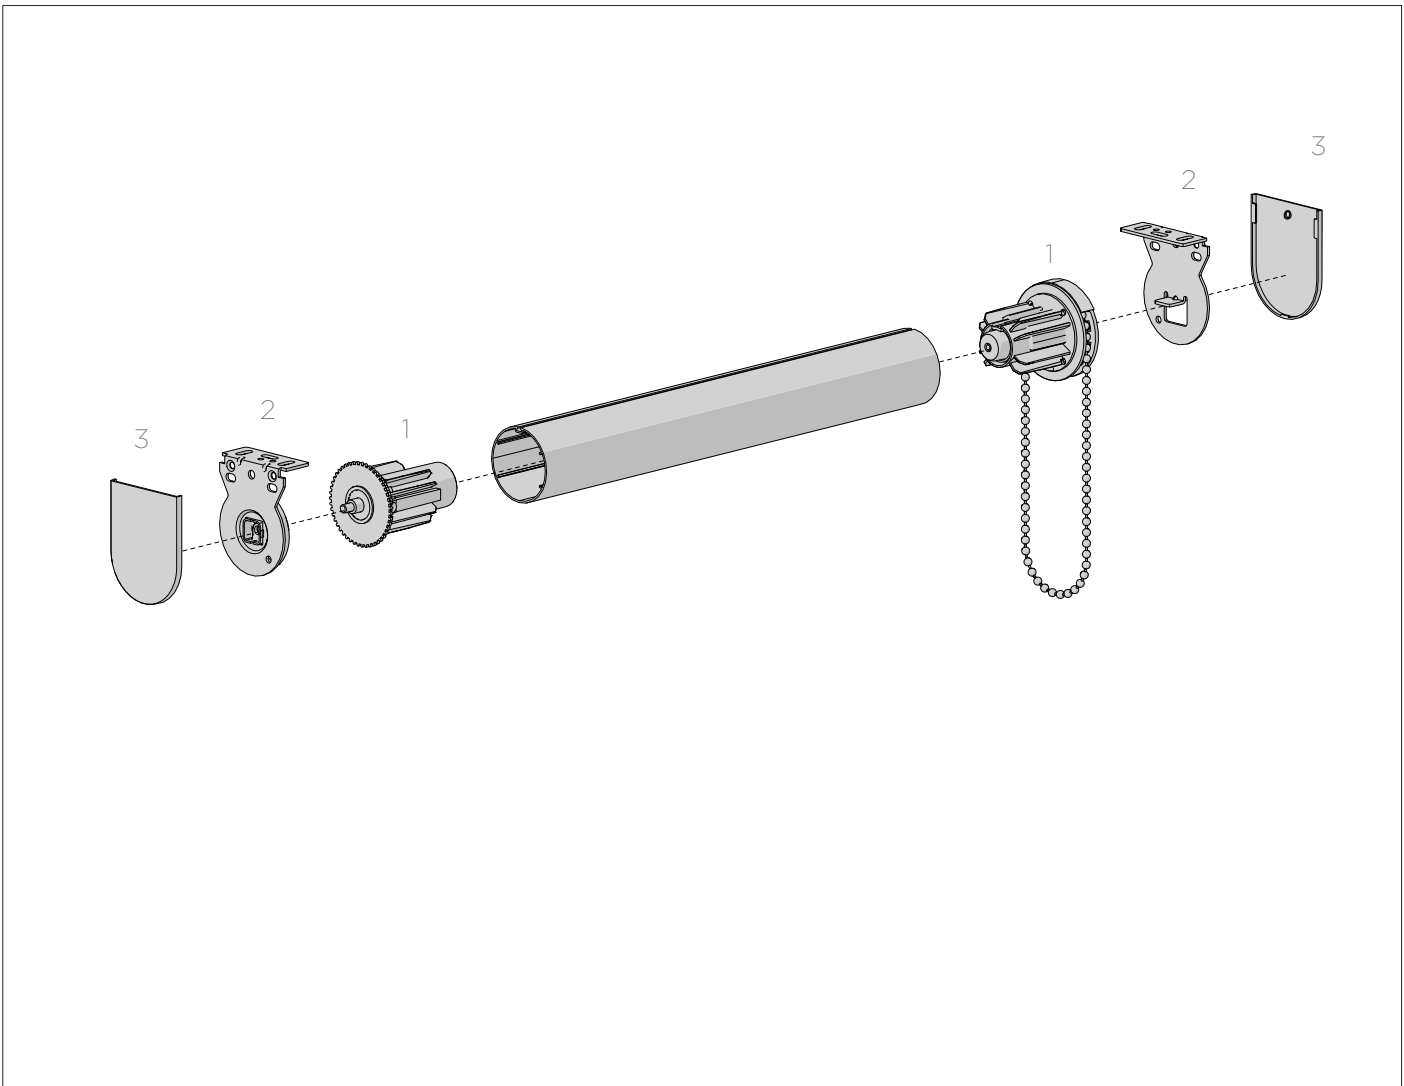

COLOUR RANGE

TUBES:

- S40 Tube
- S45 Tube

PRODUCT OPTIONS

SPRING BOOSTER (for lighter lifting)	DOUBLE BRACKETS (dual brackets for day/night blinds)	HD BRACKET ADAPTOR (For Commercial applications)

SYSTEM UPGRADES

EASY-LINK™ (for wider spans)	FRS VALANCE OR P95 (to conceal hardware)	CF CASSETTE /FASCIA 90 (for dim-out)	INTERNAL WIRE GUIDE (for controlled stability)	MOUNTING RAIL (for quick installation)