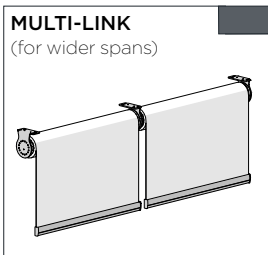

SYSTEM UPGRADES

**RB10 CHAIN WINDER | S60**

**1**

PRICE.	
CODE.	RB10-6100-xxx001
PACK.	5   50 Pcs

COLOUR. black 050, pure white 069  
 USE WITH. RB10 Tube Adaptor, RB10 Winder Bracket Kit

**RB10 IDLER BRACKET KIT | S60**