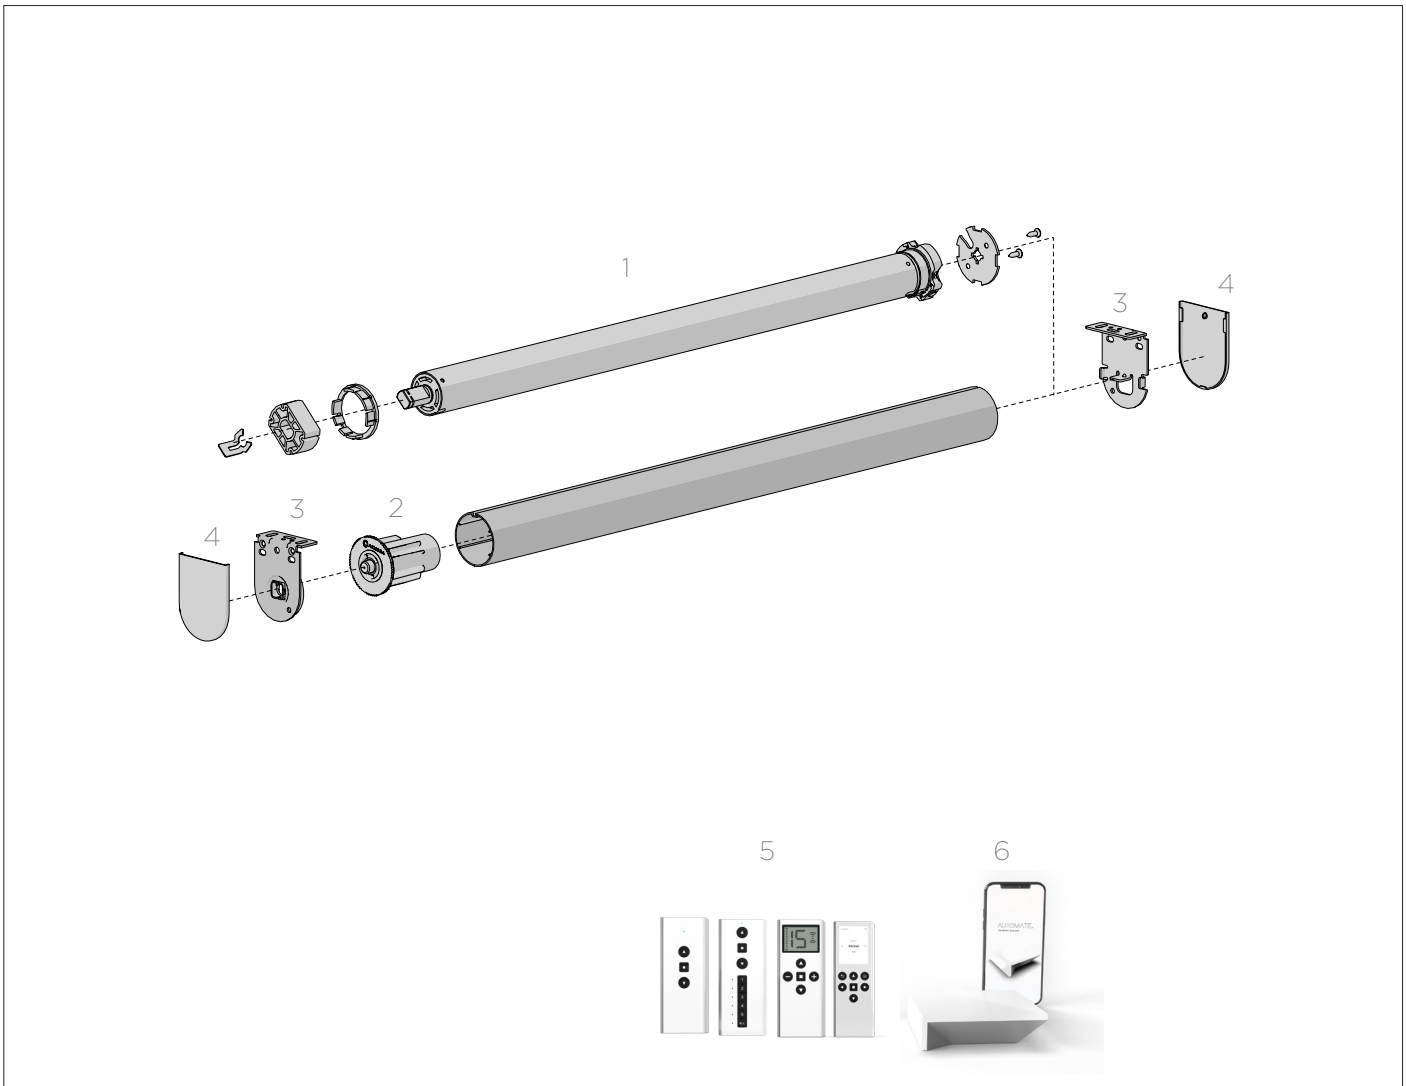

.....

COLOUR RANGE

TUBES:

- S45 Tube
- S60 Tube

PRODUCT OPTIONS

<p><b>HD BRACKET ADAPTOR</b> (For Commercial Applications)</p> 	<p><b>S45 - S60 ADAPTOR</b></p> 	<p><b>DOUBLE BRACKETS</b> (dual brackets for day/night blinds)</p> 
--	---	--