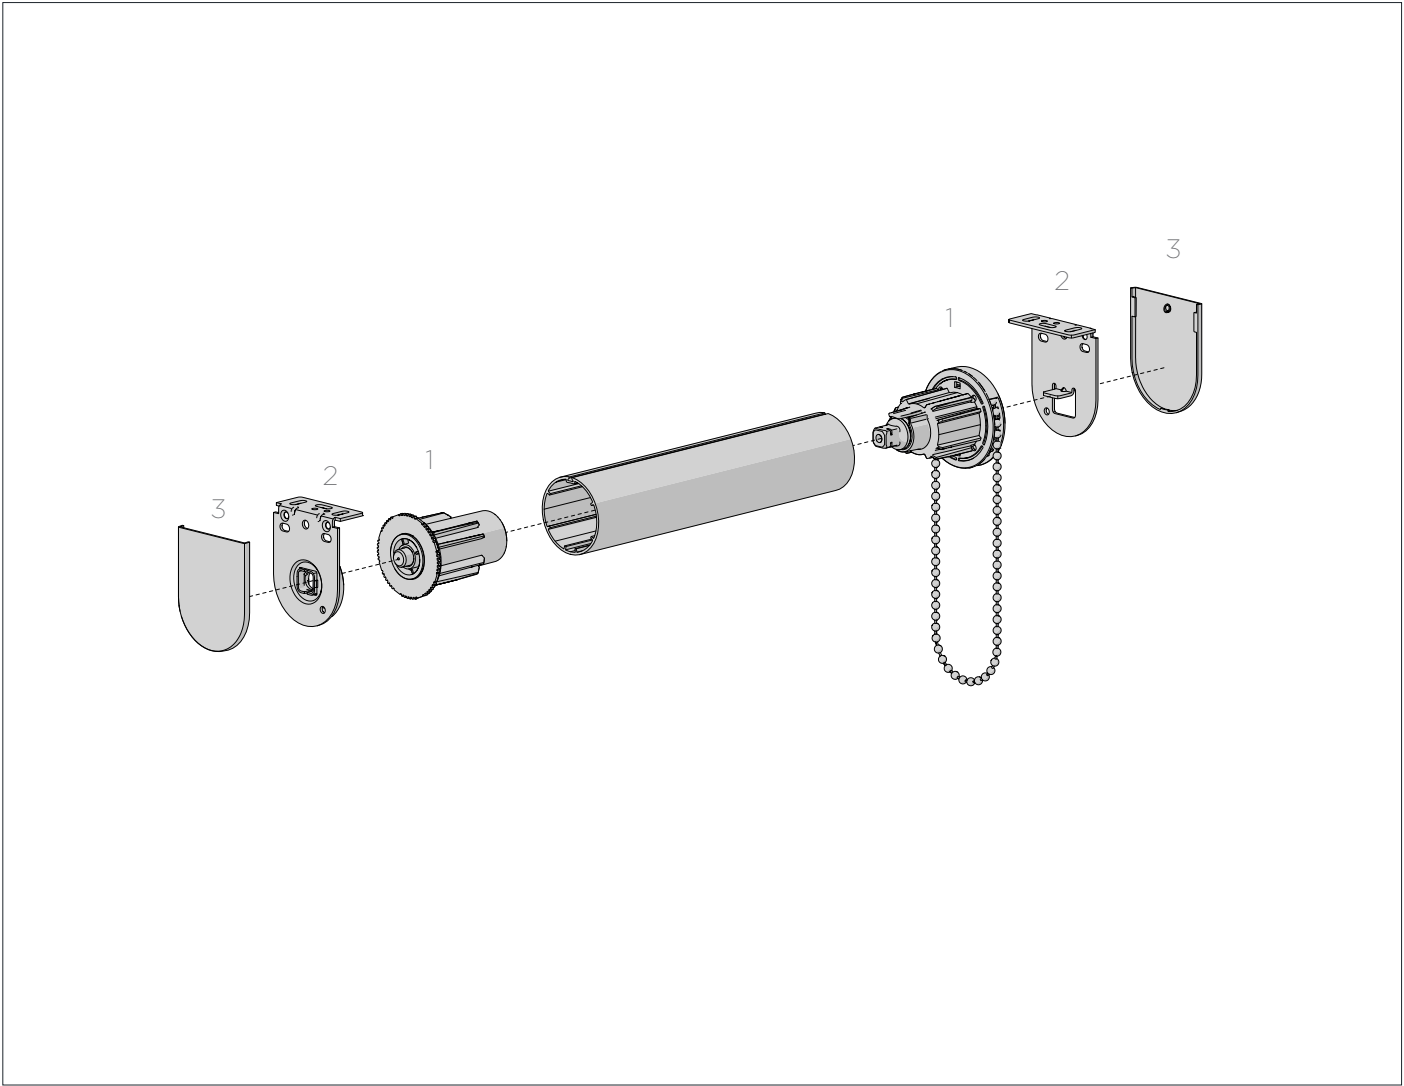

COLOUR RANGE

TUBES:

- S45 Tube
- S60 Tube

PRODUCT OPTIONS

SPRING BOOSTER (for lighter lifting)	DOUBLE BRACKETS (dual brackets for day/night blinds)	STAINLESS STEEL LX BRACKETS	S45 - S60 ADAPTOR

SYSTEM UPGRADES

EASY-LINK™ (for wider spans)	FRS VALANCE 100 OR P95 (to conceal hardware)	CF CASSETTE /FASCIA 90 (for dim-out)	INTERNAL WIRE GUIDE (for controlled stability)	MOUNTING RAIL (for quick installation)