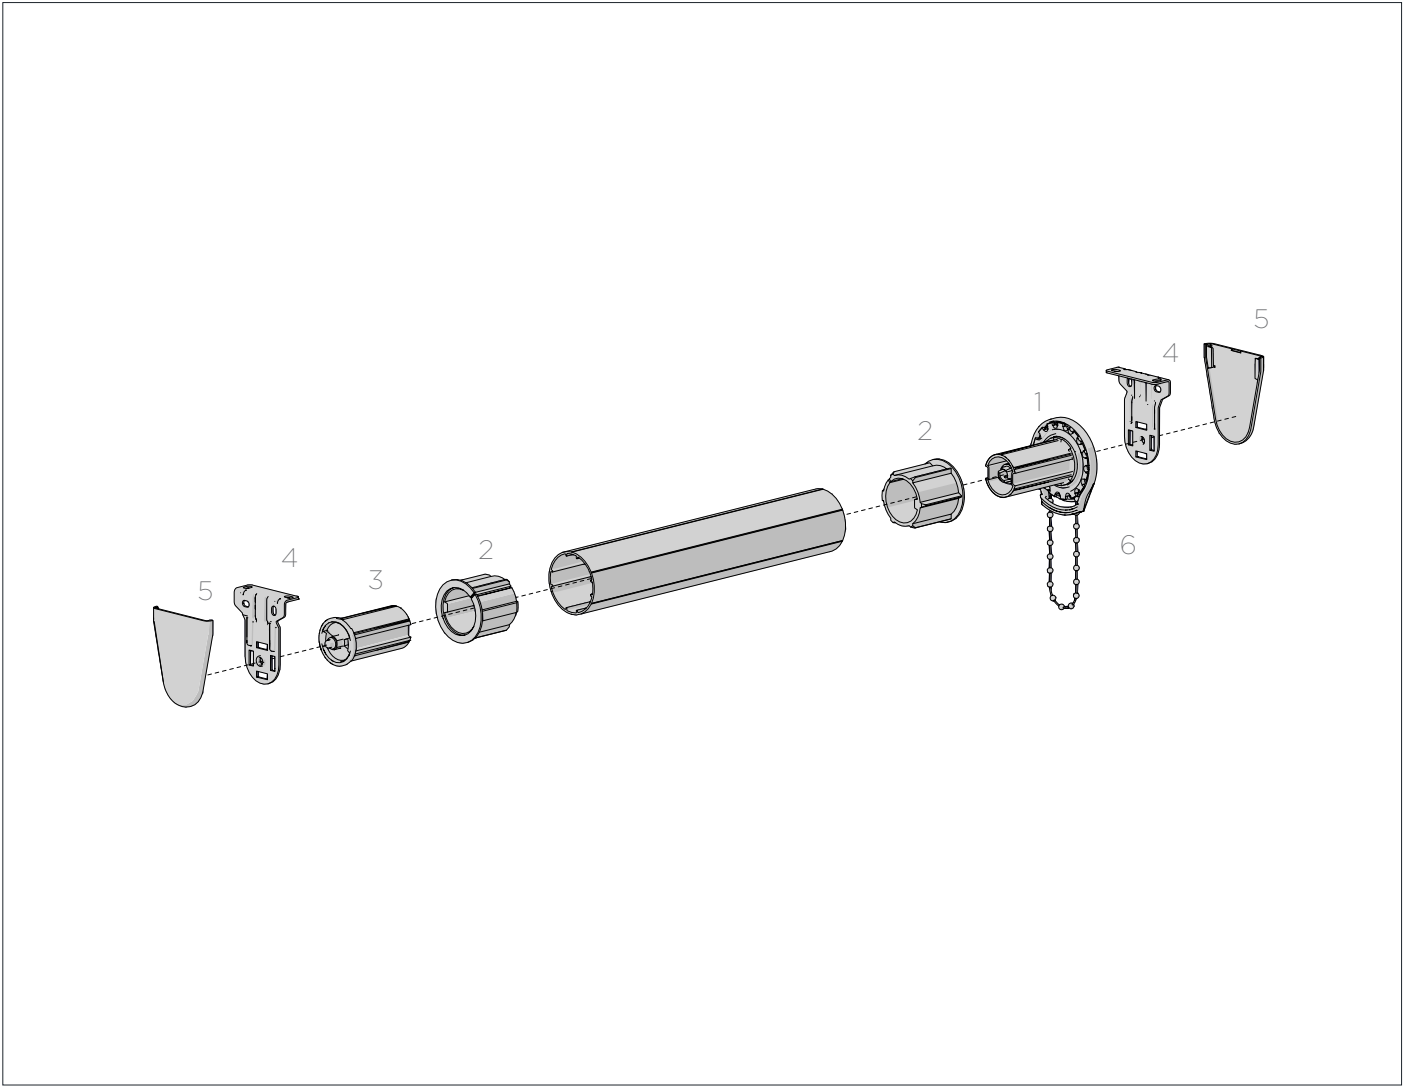

COLOUR RANGE

White   Black

TUBES:

- 1.5" Tube
- 2" Tube

PRODUCT OPTIONS

DOUBLE BRACKETS
(double brackets for day/
night blinds)

A diagram showing a double bracket assembly, which consists of two brackets mounted on a single roller tube, designed for use with day/night blinds.