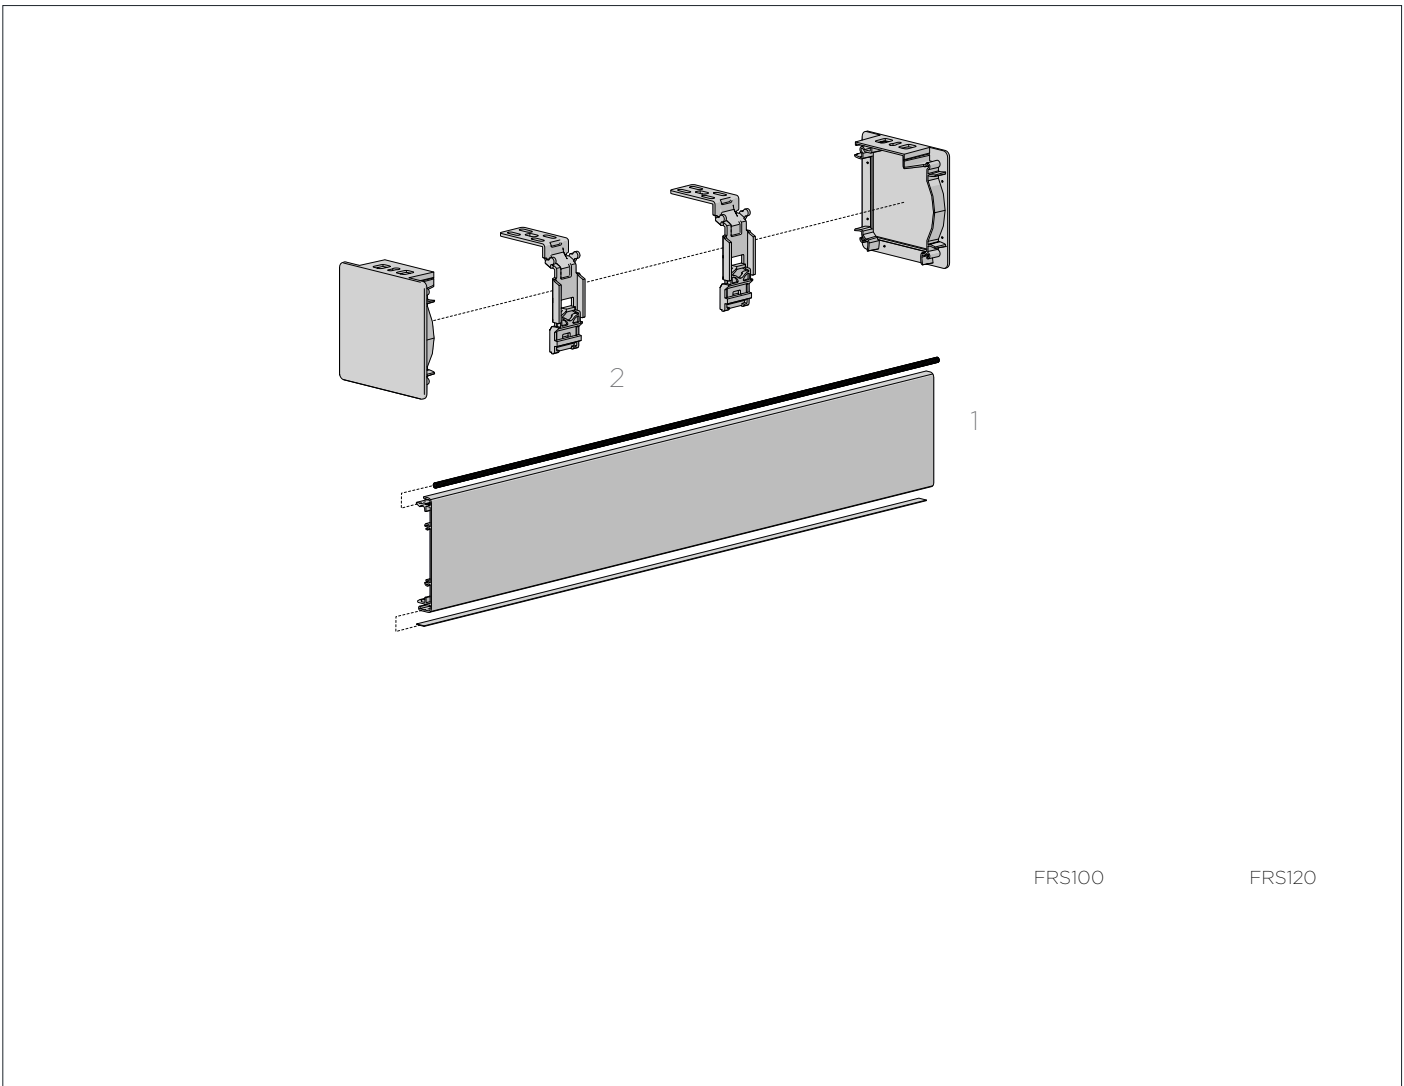

FRS100

FRS120

COLOUR RANGE

white sandstone anodised black
*runout

PRODUCT OPTIONS

CENTRE SUPPORT BRACKET

(for additional support on wider width)

CORNER RETURN SET

(for additional side cover)

COMPATIBLE SYSTEMS

SPRING CONTROL FRS100 S35 / S40 / S45

CHAIN CONTROL FRS100 - S40 / S45 FRS120 - S60

MOTORISED FRS100 - S45 FRS120 - S60