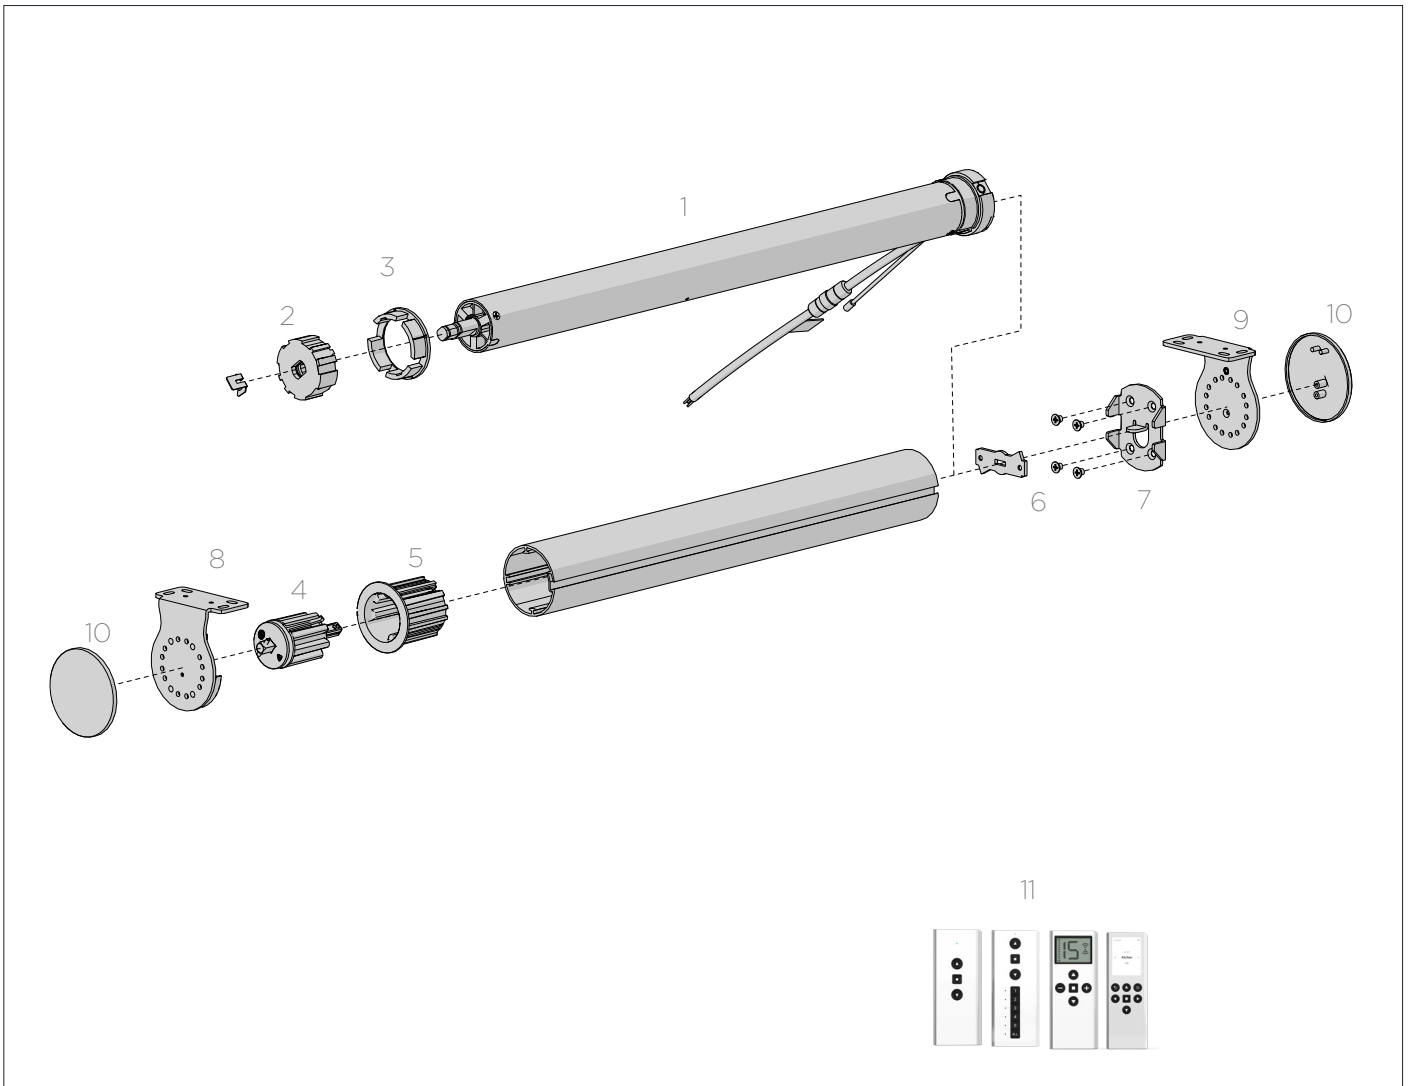

COLOUR RANGE

Pure white Black

TUBES:

- S60 Tube

PRODUCT OPTIONS

ADJUSTABLE BRACKETS
(idle end alternative & 5mm height adjustment)

DOUBLE BRACKETS
(dual brackets for day/night blinds)

SYSTEM UPGRADES

MULTI-LINK
(for wider spans)

FRS VALANCE 120
(to conceal hardware)

SQUARE BOX 120
(for light blackout)