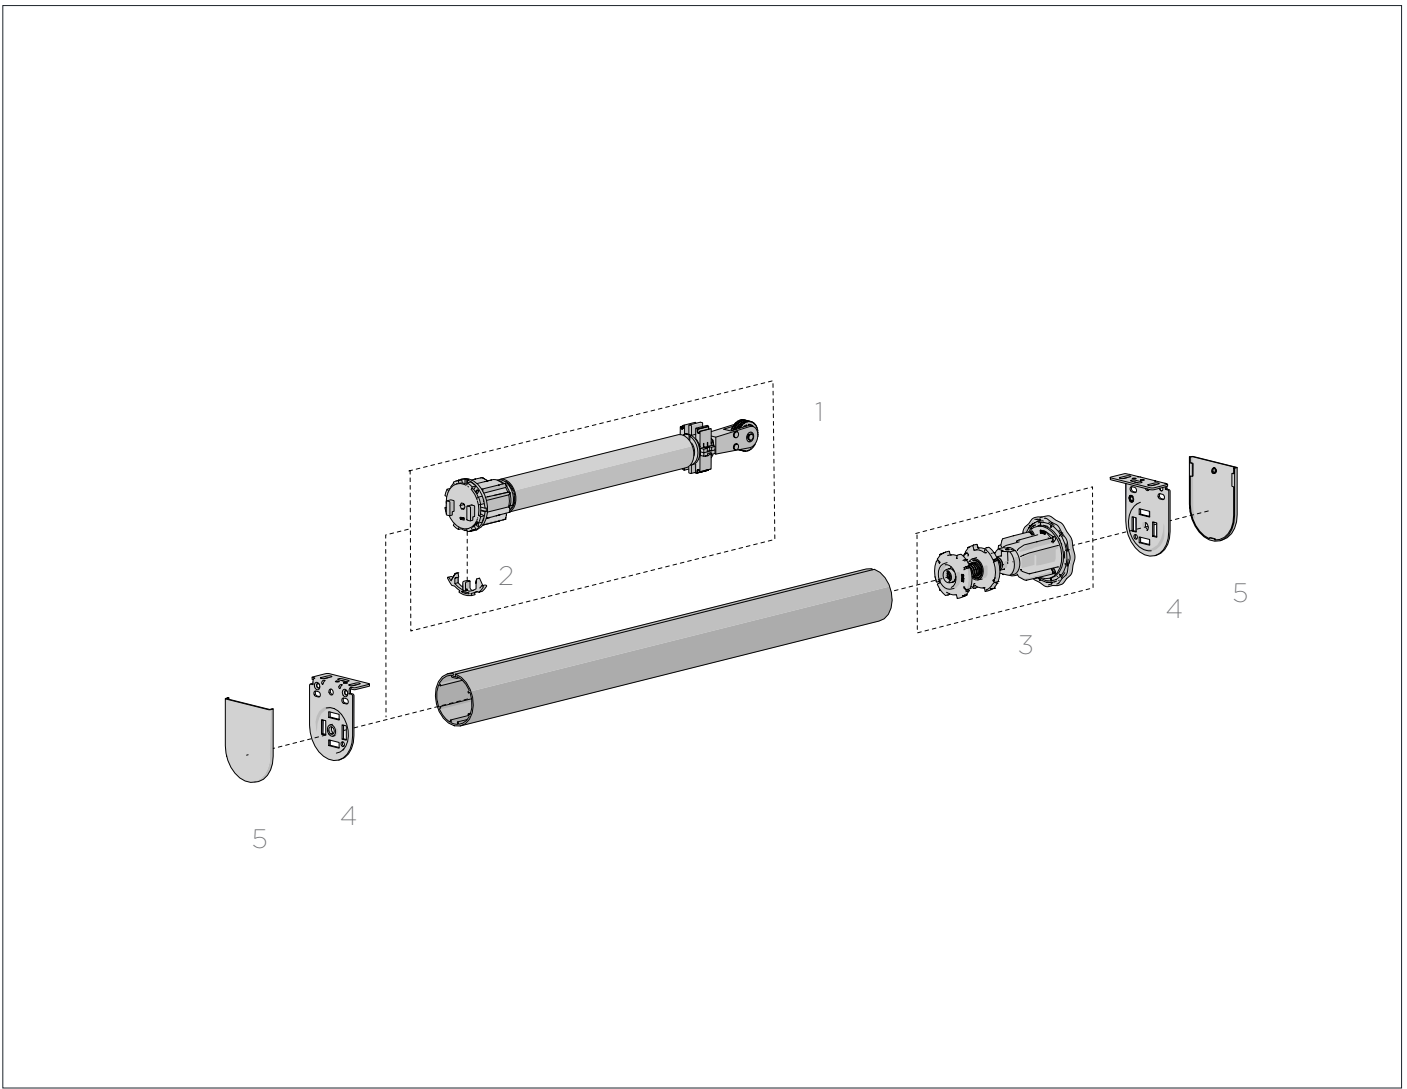

**EASY-LOCK SPRING DOUBLE SQUARE BRACKET | S40/45** 4

SIZE.	122 x 122mm proj.
PRICE.	
CODE.	RB01-8384-069122
PACK.	5   60 Sets

COLOUR. Pure white 069 only  
USE WITH. Stop/No Stop Spring & Auto Idler S40/45