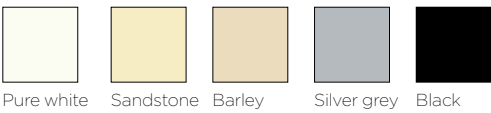

COLOUR RANGE

TUBES:

- S45 Tube
- S60 Tube

PRODUCT OPTIONS

SPRING BOOSTER (for lighter lifting)	DOUBLE BRACKETS (dual brackets for day/night blinds)	STAINLESS STEEL LX BRACKETS	S45 - S60 ADAPTOR

SYSTEM UPGRADES

EASY-LINK™ (for wider spans)	FRS VALANCE 100 OR P95 (to conceal hardware)	CF CASSETTE /FASCIA 90 (for dim-out)	INTERNAL WIRE GUIDE (for controlled stability)	MOUNTING RAIL (for quick installation)