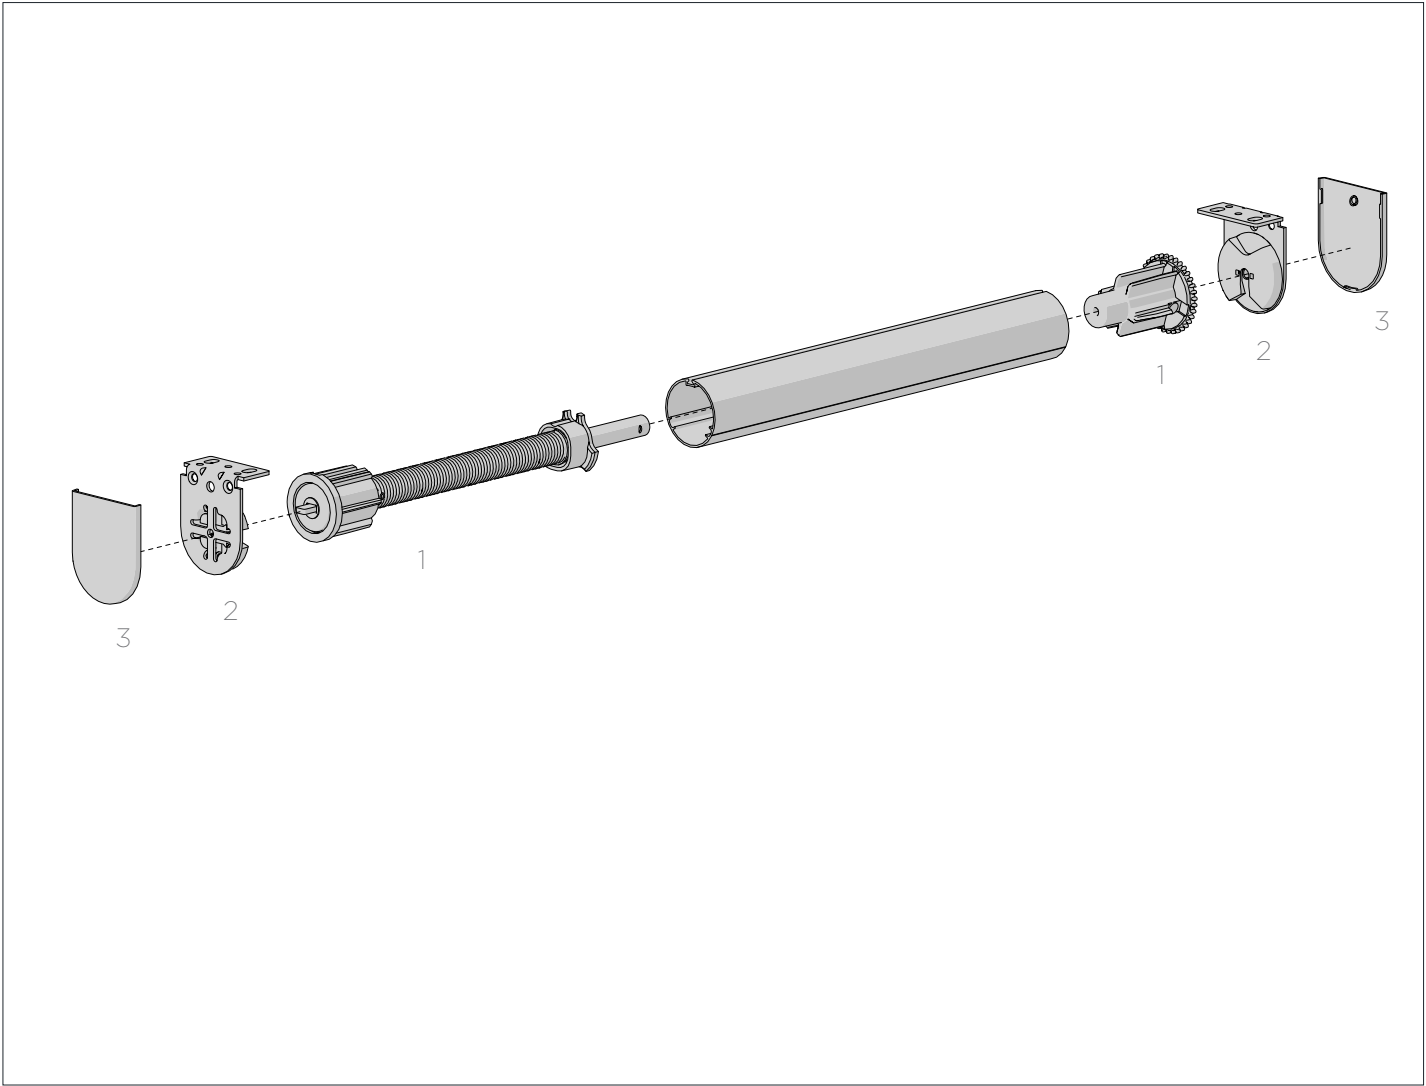

# ROLLERS

<b>SECTION 1</b>	<b>SMALL</b>	
	Spring Booster	54
	Chain Control	56
	Motorised Automate Wirefree	58
<b>SECTION 2</b>	<b>MEDIUM</b>	
	Spring Booster	60
	Easy Spring Air	62
	RB08 Chain Control	64
	RB09 Chain Control	66
	Medium SL 15	68
	Heavy Duty SL20/G200	70
	Automate Wirefree	72
	Automate E6 & M6	76
<b>SECTION 3</b>	<b>LARGE</b>	
	RB10 Chain Control	78
	Motorised Automate	80
<b>SECTION 4</b>	<b>SYSTEM UPGRADES</b>	
	Double Brackets	84
	Easy-Link S40/45	86
	Multi-Link S60	88
	FRS Valance 100/120	90
	P95	92
	Internal Wire Guide	94
	Mounting Rail	96
<b>SECTION 5</b>	<b>BOTTOM RAILS &amp; ACCESSORIES</b>	
<b>SECTION 6</b>	<b>TUBES &amp; ACCESSORIES</b>	
<b>SECTION 7</b>	<b>CHAINS &amp; ACCESSORIES</b>	