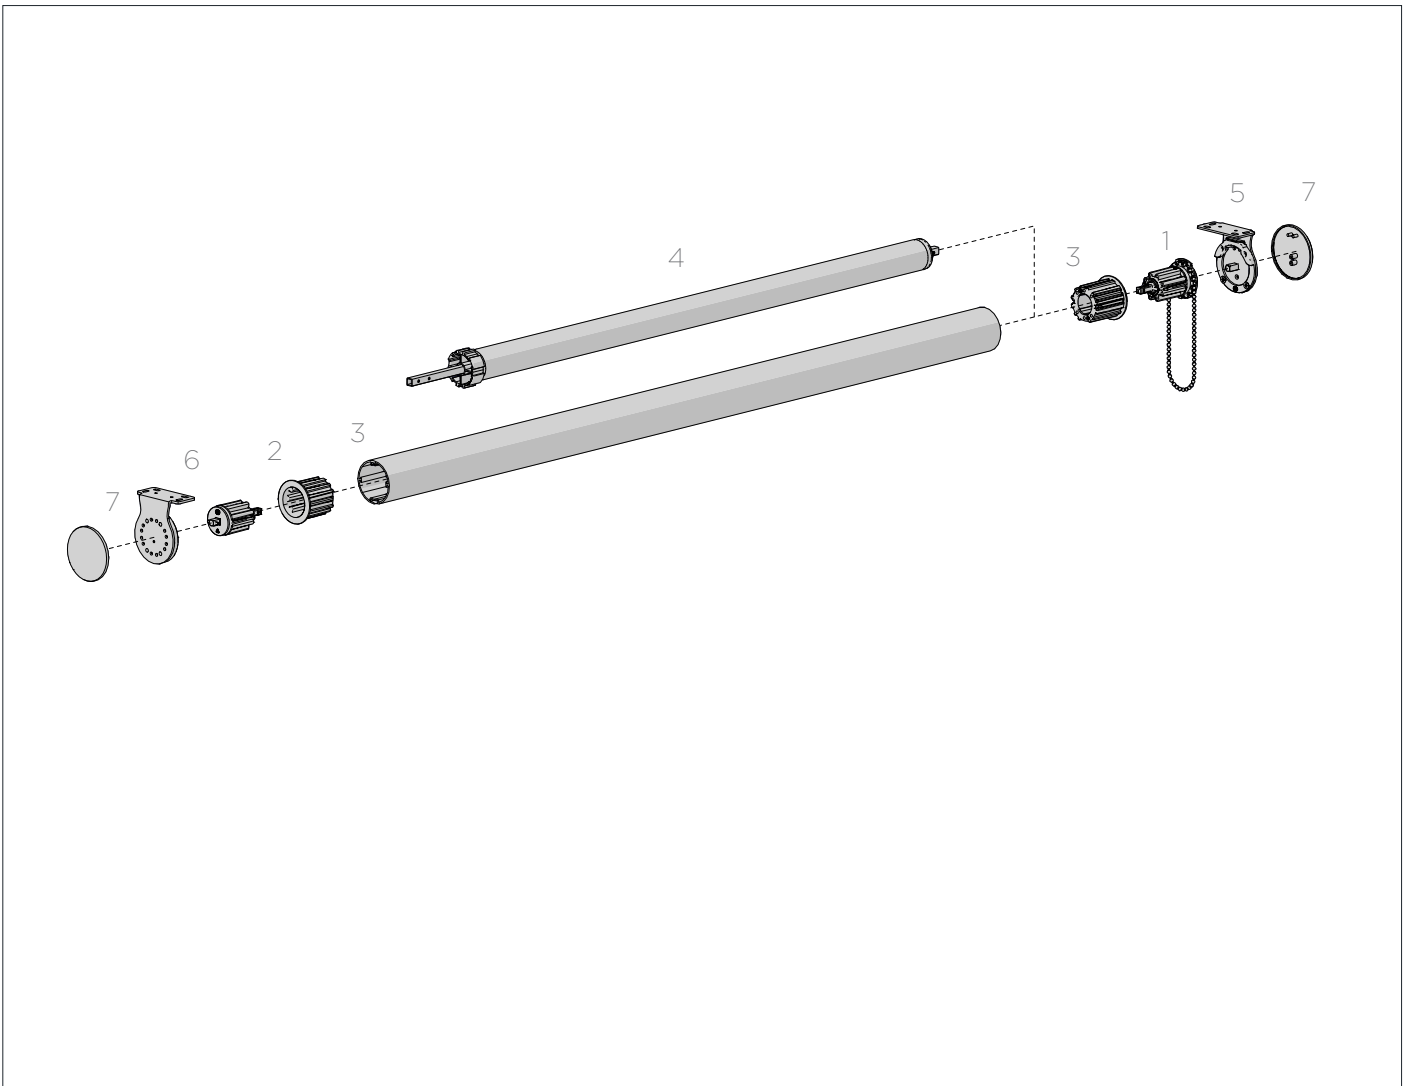

COLOUR RANGE

Pure white Black

TUBES:

- S60 Tube

SYSTEM UPGRADES