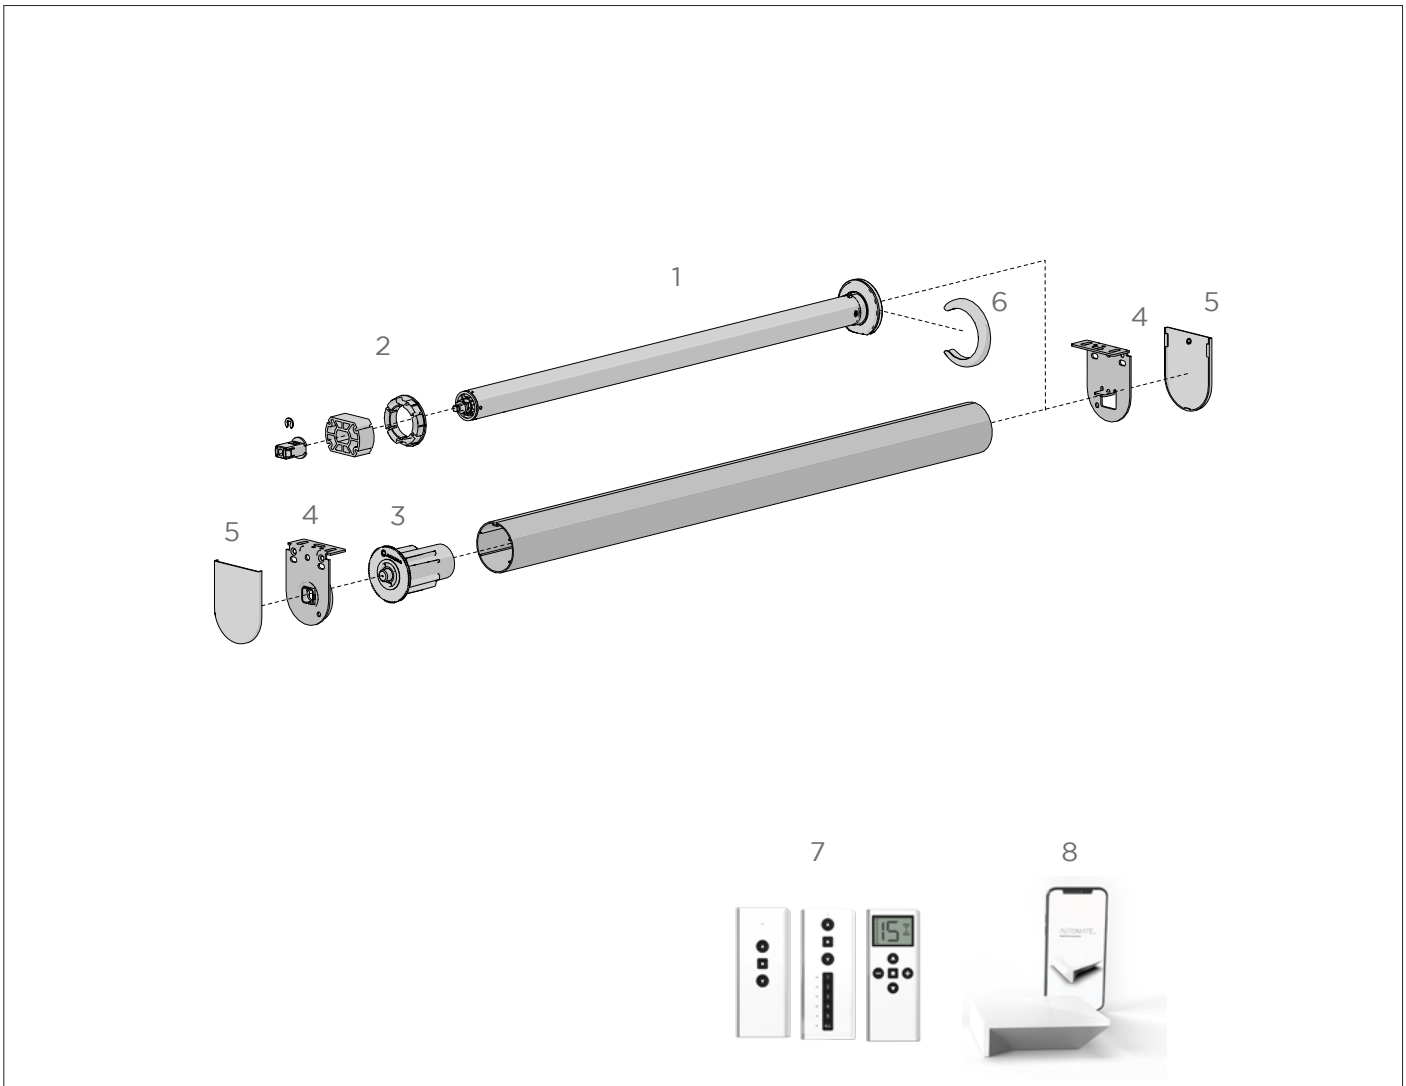

COLOUR RANGE

TUBES:

- S45 Tube
- S60 Tube

PRODUCT OPTIONS

DOUBLE BRACKETS (dual brackets for day/night blinds)	SOLAR PANEL CHARGER 10 (energy efficient solution)	HD Bracket ADAPTOR (For Commercial Applications)	S45 - S60 ADAPTOR (For 3Nm Motor)

SYSTEM UPGRADES

EASY-LINK™ (for wider spans)	FRS VALANCE100 OR P95 (to conceal hardware)	CF CASSETTE /FASCIA 90 (for dim-out)	INTERNAL WIRE GUIDE (For controlled stability)	MOUNTING RAIL (for quick installation)