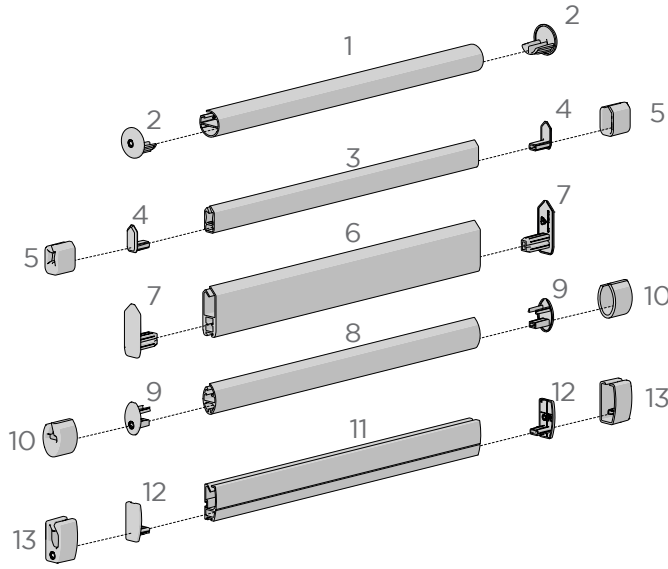

SELF TAPPING SCREWS | PHILIPS COUNTER SUNK HEAD
#4 x 3/8

CODE.	HD82-1904-025010
PACK.	100 40000

COLOUR. Zinc plated 025 only
USE WITH. MKII Mounting Rail - Installation Brackets.

COLOUR RANGE

COMPONENTS

ROUND ALUMINIUM BOTTOM RAIL