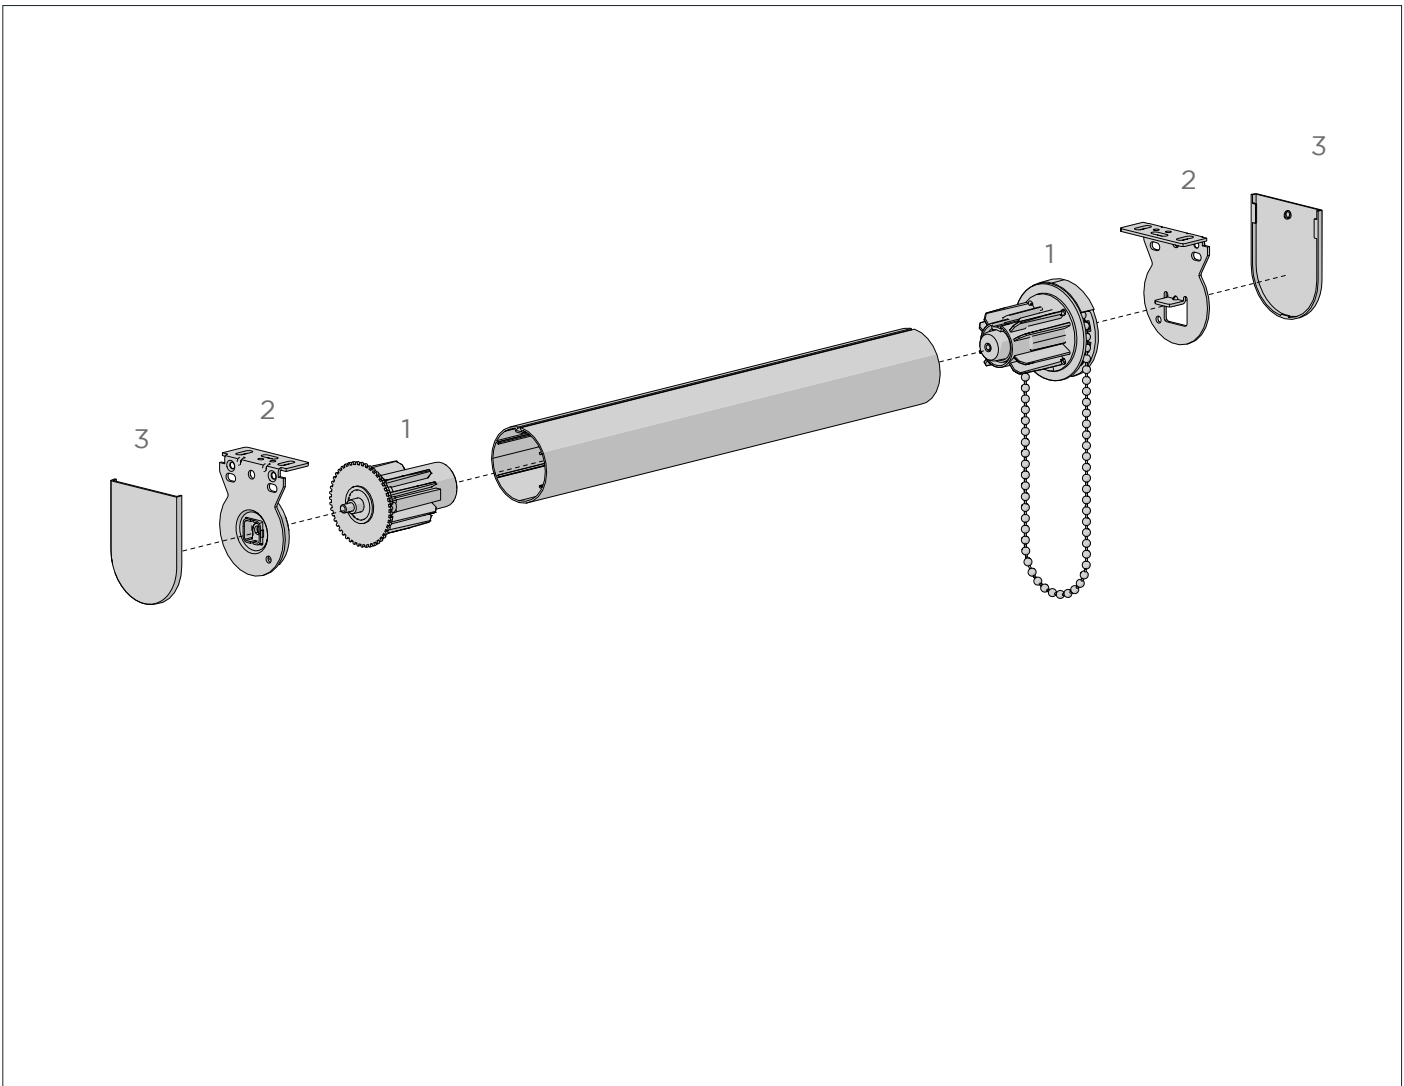

COLOUR RANGE

TUBES:

- S40 Tube
- S45 Tube

PRODUCT OPTIONS

SPRING BOOSTER (for lighter lifting)	DOUBLE BRACKETS (dual brackets for day/night blinds)	HD BRACKET ADAPTOR (For Commercial applications)

SYSTEM UPGRADES

EASY-LINK™ (for wider spans)	FRS VALANCE OR P95 (to conceal hardware)	CF CASSETTE /FASCIA 90 (for dim-out)	INTERNAL WIRE GUIDE (for controlled stability)	MOUNTING RAIL (for quick installation)