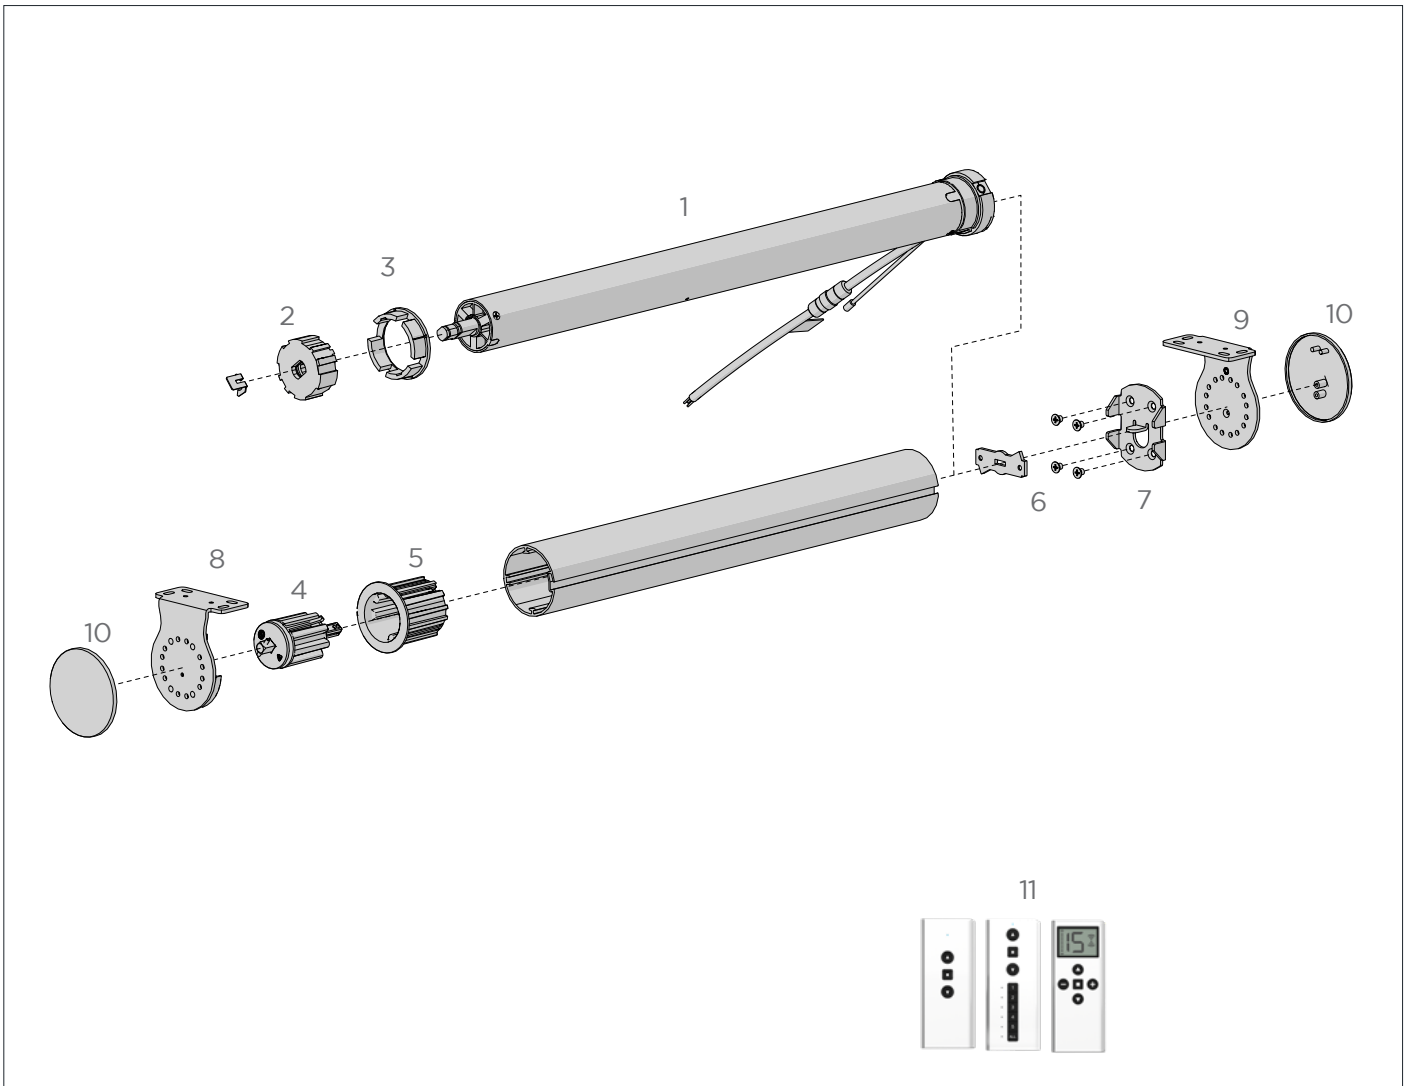

COLOUR RANGE

Pure white Black

TUBES:

- S60 Tube

PRODUCT OPTIONS

ADJUSTABLE BRACKETS
(idle end alternative & 5mm height adjustment)

DOUBLE BRACKETS
(dual brackets for day/night blinds)

SYSTEM UPGRADES

MULTI-LINK
(for wider spans)

FRS VALANCE 120
(to conceal hardware)

SQUARE BOX 120
(for light blackout)