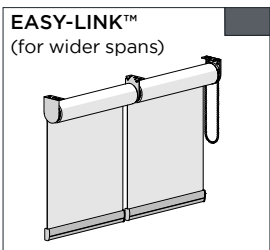

SKYLINE SPRING CONTROL WITH TENSION ADJUST 45MM

TYPE.	S45
CODE.	RB12-4570-069045
PACK.	10 400 Pcs

COLOUR. Pure white 069
 USE WITH. Booster Universal, LX Skyline Bracket, Aluminium Tube S45

LX SKYLINE BRACKET | 40MM