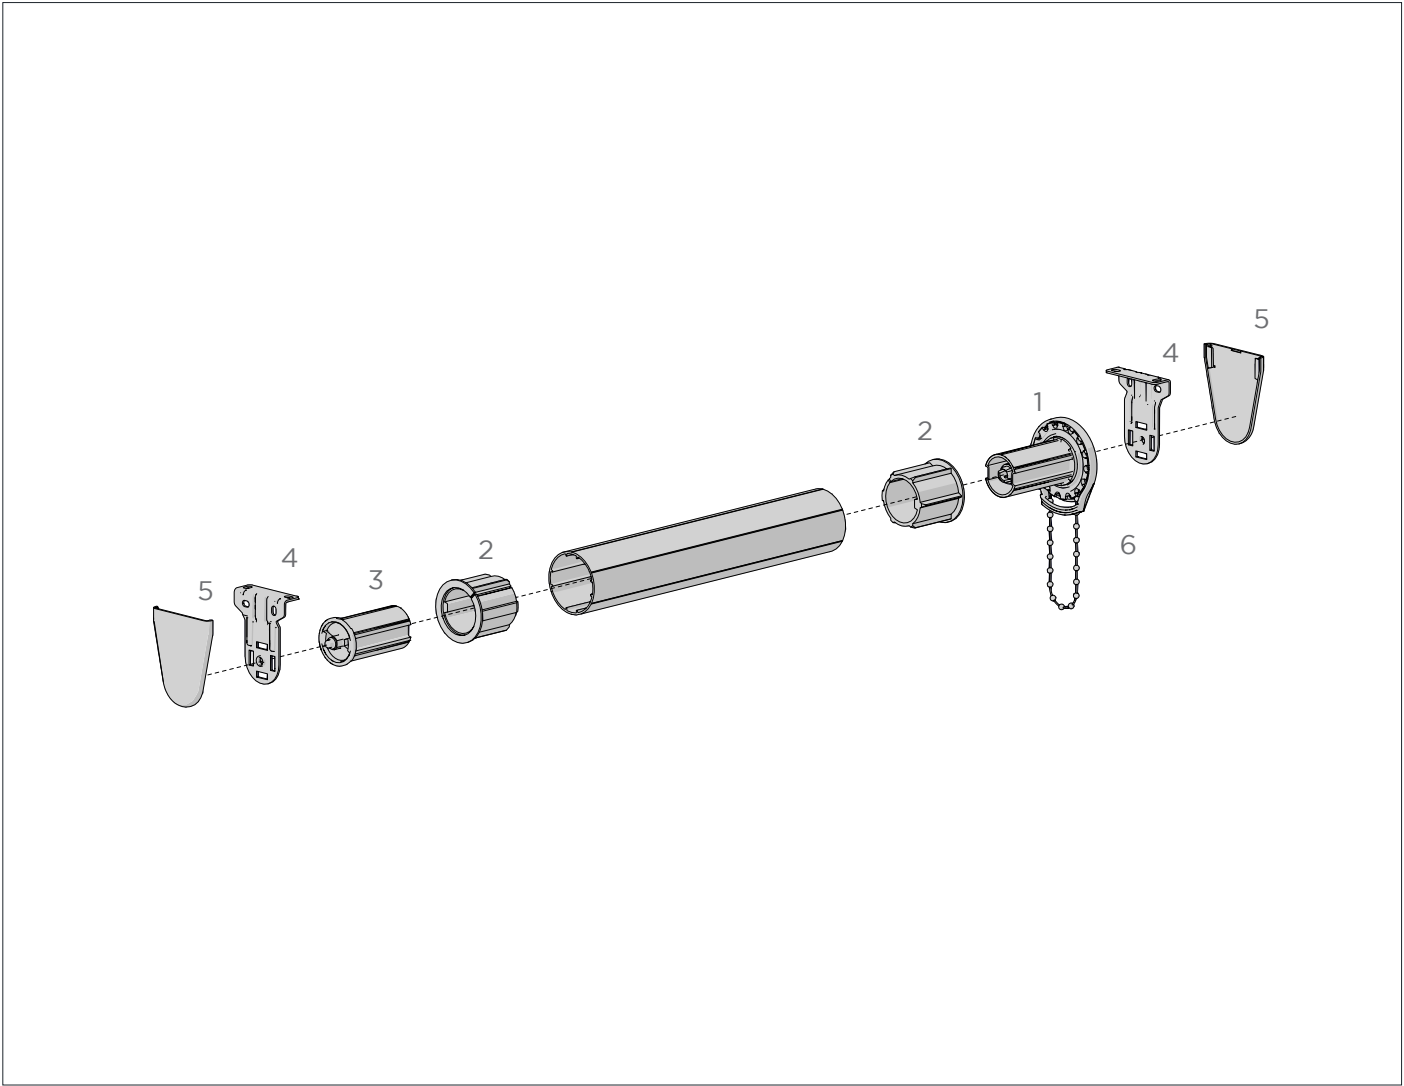

COLOUR RANGE

White   Black

TUBES:

- 1.5" Tube
- 2" Tube

PRODUCT OPTIONS