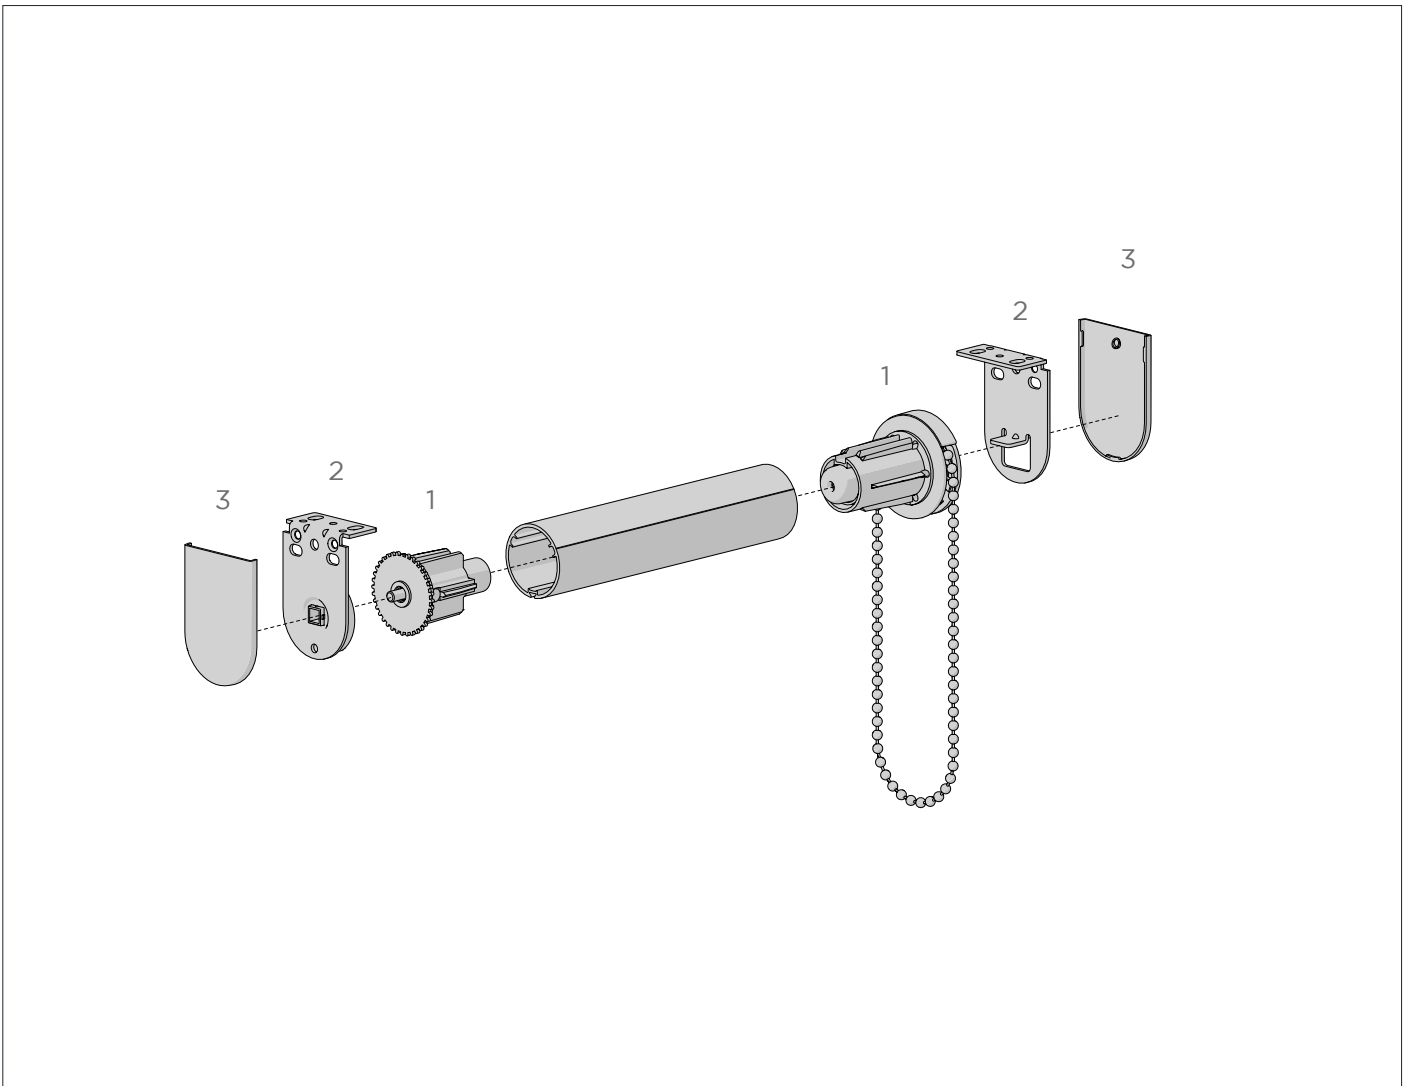

COLOUR RANGE

Pure white Sandstone Silver grey Black

TUBES:

- S35 Tube

PRODUCT OPTIONS

SPRING BOOSTER
(for lighter lifting)

SYSTEM UPGRADES

CF CASSETTE /FASCIA 75
(for dim-out)

INTERNAL WIRE GUIDE
(for controlled stability)