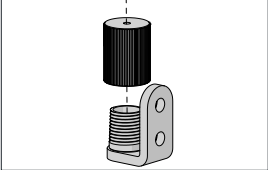

PRODUCT OPTIONS

WIRE STOPPER
(alternative floor
fixing device)