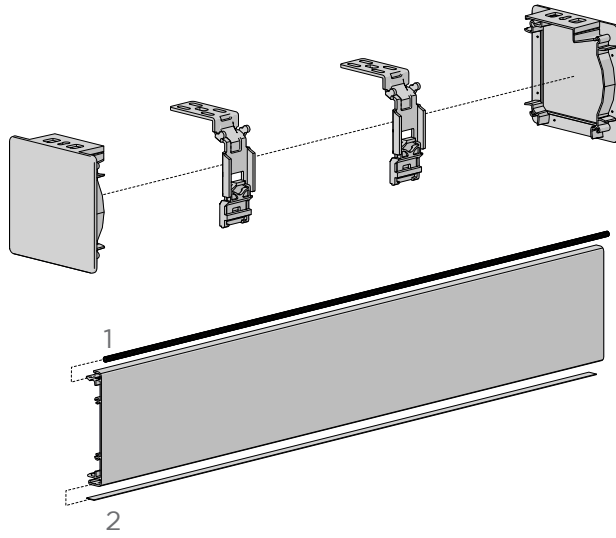

COLOUR. black 050, pure white 069
 USE WITH. Multi-Link Intermediate Drive

INTER. DOUBLE BRACKET NON ADJUSTABLE | S60

Top/Ceiling Fix

SIZE.	121 x 167mm
CODE.	RB56-7523-xxx060
PACK.	5 40 Pcs

COLOUR. black 050, pure white 069
 USE WITH. Multi-Link Intermediate Drive