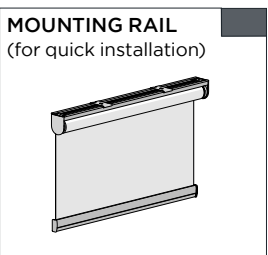

AERO SINGLE CHAIN WINDER

TYPE	Left hand Control	Right hand Control
CODE	RB12-3100-069140	RB12-3100-069240
PACK	10 80 Pcs	10 80 Pcs

COLOR. Pure white 069, silver grey 338
 USE WITH. Aero connector, Aero Single Brackets