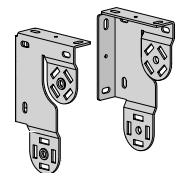

SKYLINE BRACKET | DOUBLE V SLIM

CODE.	RB18-1001-050000
PACK.	5 | 40 Pairs

COLOUR. Black (050), white (075)
USE WITH. SL15 Clutch, Pin end: 38/40/43mm