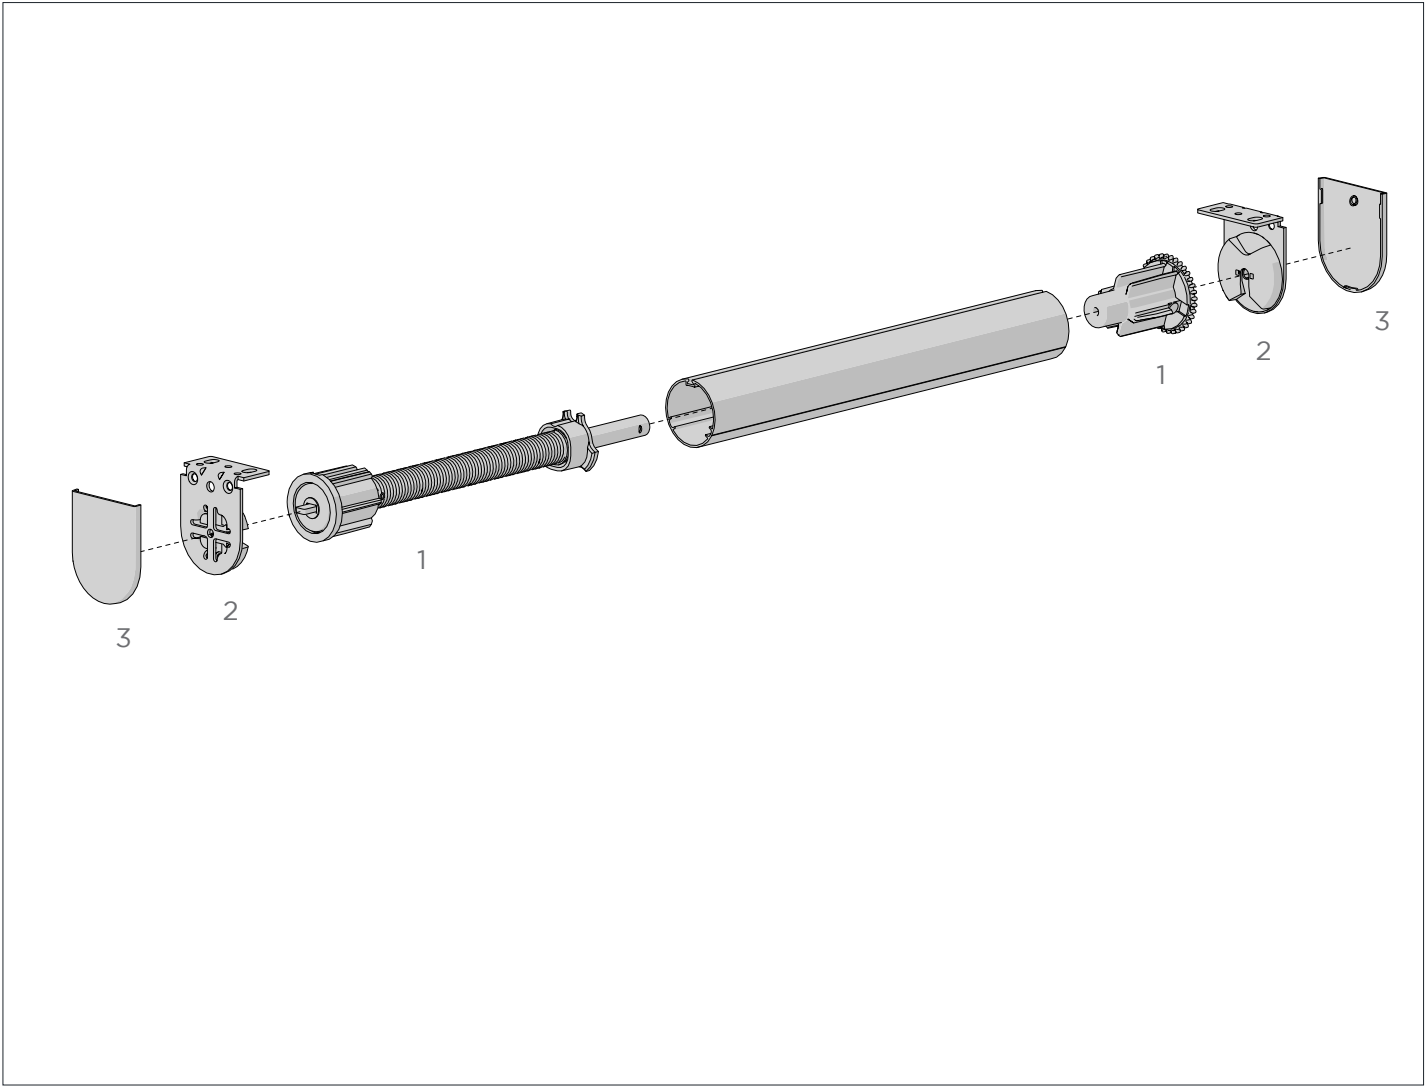

Rollers

SECTION 1	SMALL	
	S35 Spring Booster	52
	S35 Chain Control	54
	S35 Motorised Automate™ Wirefree	56
SECTION 2	MEDIUM	
	S40/45 Spring Booster	58
	Easy Spring Air	60
	Easy Spring Ultra	62
	Easy Spring Wand	64
	S40/45 RB08 Chain Control	66
	S40/45 RB09 Chain Control	70
	Aero Single	74
	Aero Dual	76
	Medium SL 15-Lite	78
	Heavy Duty SL20/G200 Galaxy	80
	S40/45 Automate Wirefree	82
	S40/45 Automate E6 & M6	86
SECTION 3	LARGE	
	S60 RB10 Chain Control	90
	S60 Motorised Automate™	92
SECTION 4	SYSTEM UPGRADES	
	Easy-Link S40/45	96
	Multi-Link S60	98
	FRS Valance 100/120	100
	P95	102
	Internal Wire Guide	104
	Mounting Rail	106
SECTION 5	TUBES & ACCESSORIES	
SECTION 6	BOTTOM RAILS & ACCESSORIES	
SECTION 7	CHAINS & ACCESSORIES	