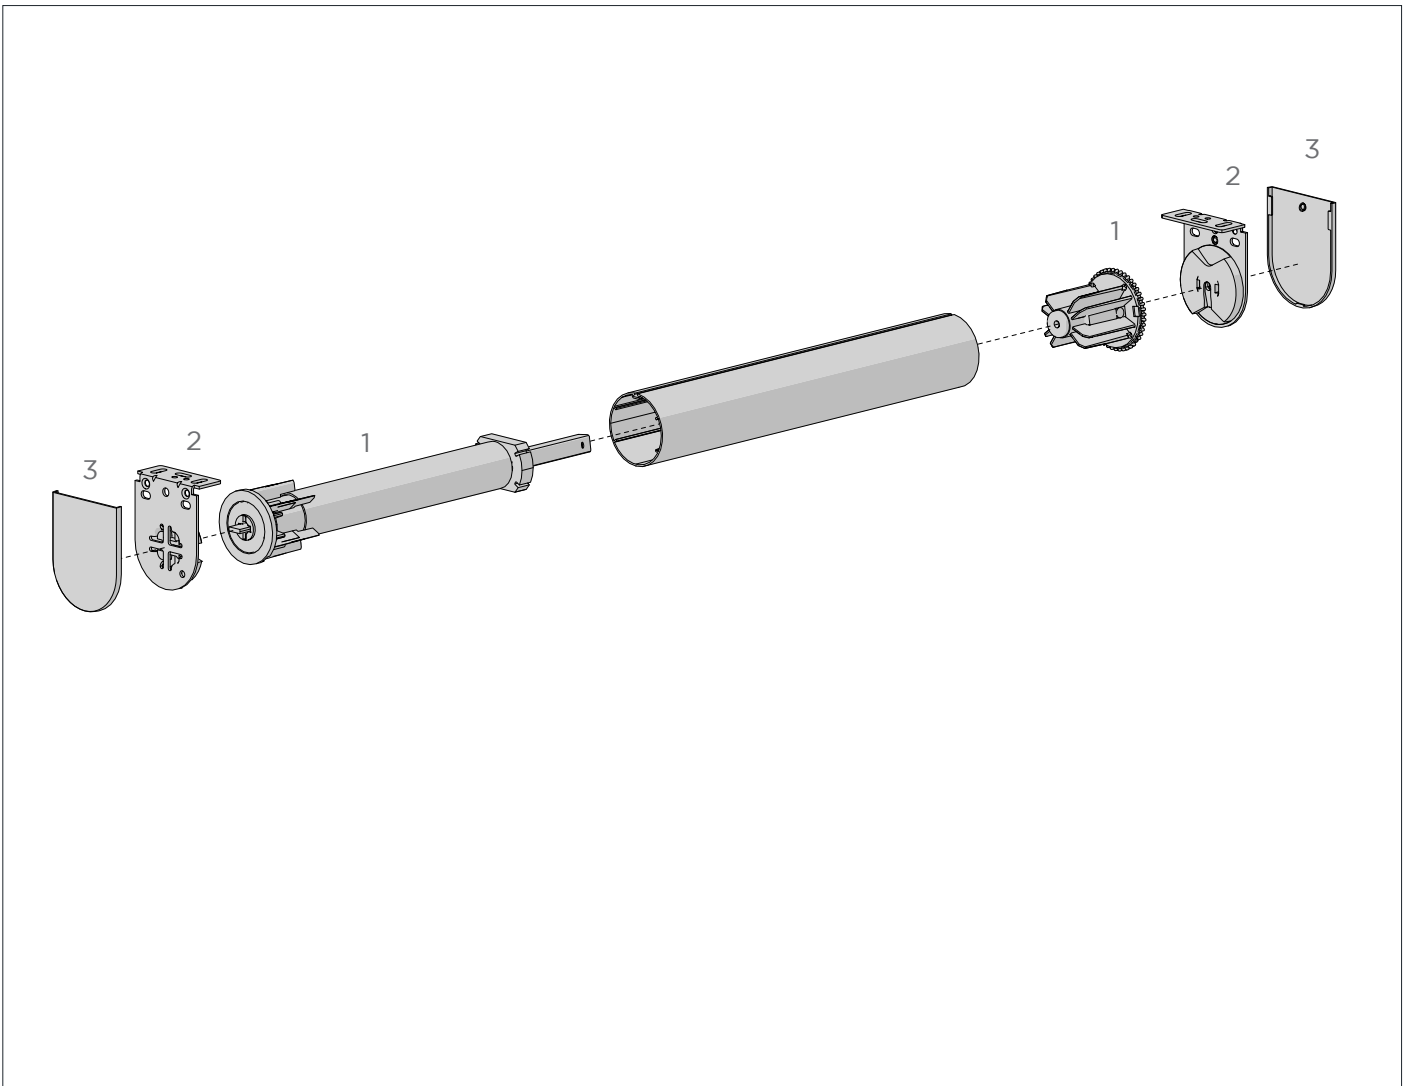

SIZE.	Push 15 Channel
CODE.	MT02-0101-xxx008
PACK.	1 100 Pcs

COLOUR. white 067, black 050
USE WITH. Automate Motors

AUTOMATE | PULSE 2 HUB

CODE.	MT02-0401-067001
PACK.	1 10 Pcs

USE WITH. Automate Motors & Automate Pulse 2 App