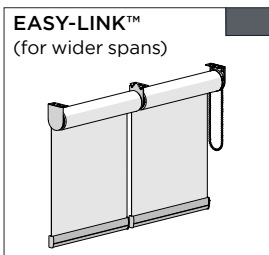

AERO SINGLE CHAIN WINDER

TYPE	Left hand Control	Right hand Control
CODE	RB12-3100-069140	RB12-3100-069240
PACK	10 80 Pcs	10 80 Pcs

COLOR. Pure white 069, silver grey 338
 USE WITH. Aero connector, Aero Single Brackets