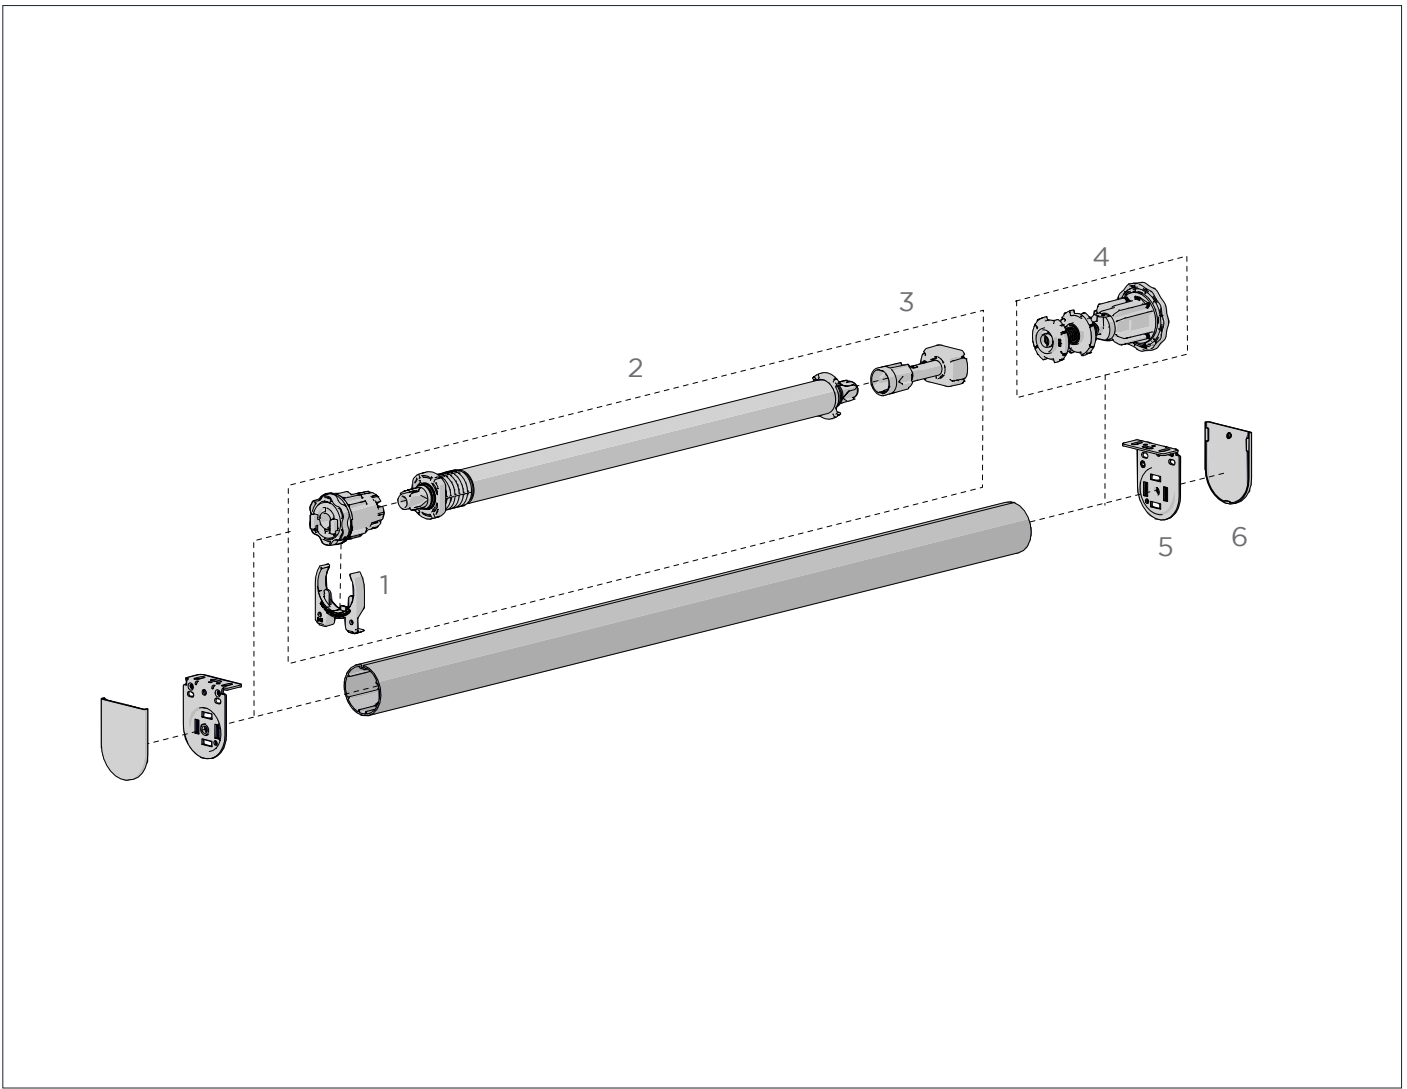

COLOUR RANGE

Pure white

TUBES:

- S45 Tube

PRODUCT OPTIONS

COMPACT OPTIONS 3

SYSTEM UPGRADES