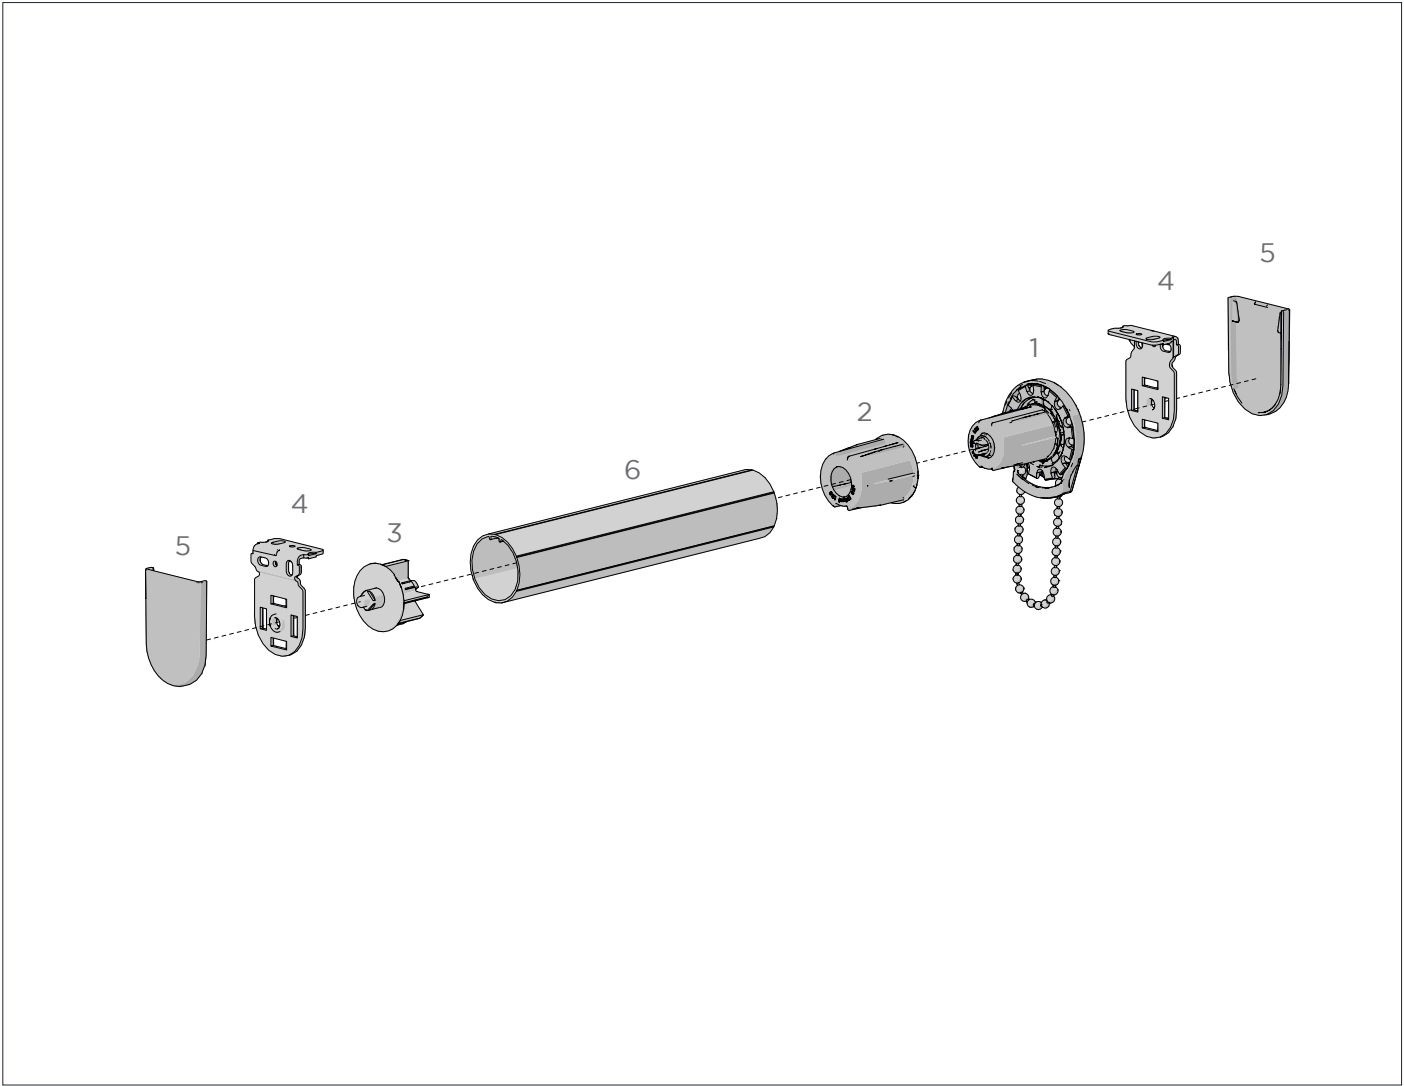

COLOUR RANGE

White

Black

TUBES:

- 1.5" Tube
- S40 Tube
- S45 Tube

PRODUCT OPTIONS

DOUBLE BRACKETS

(dual brackets for day/night blinds)