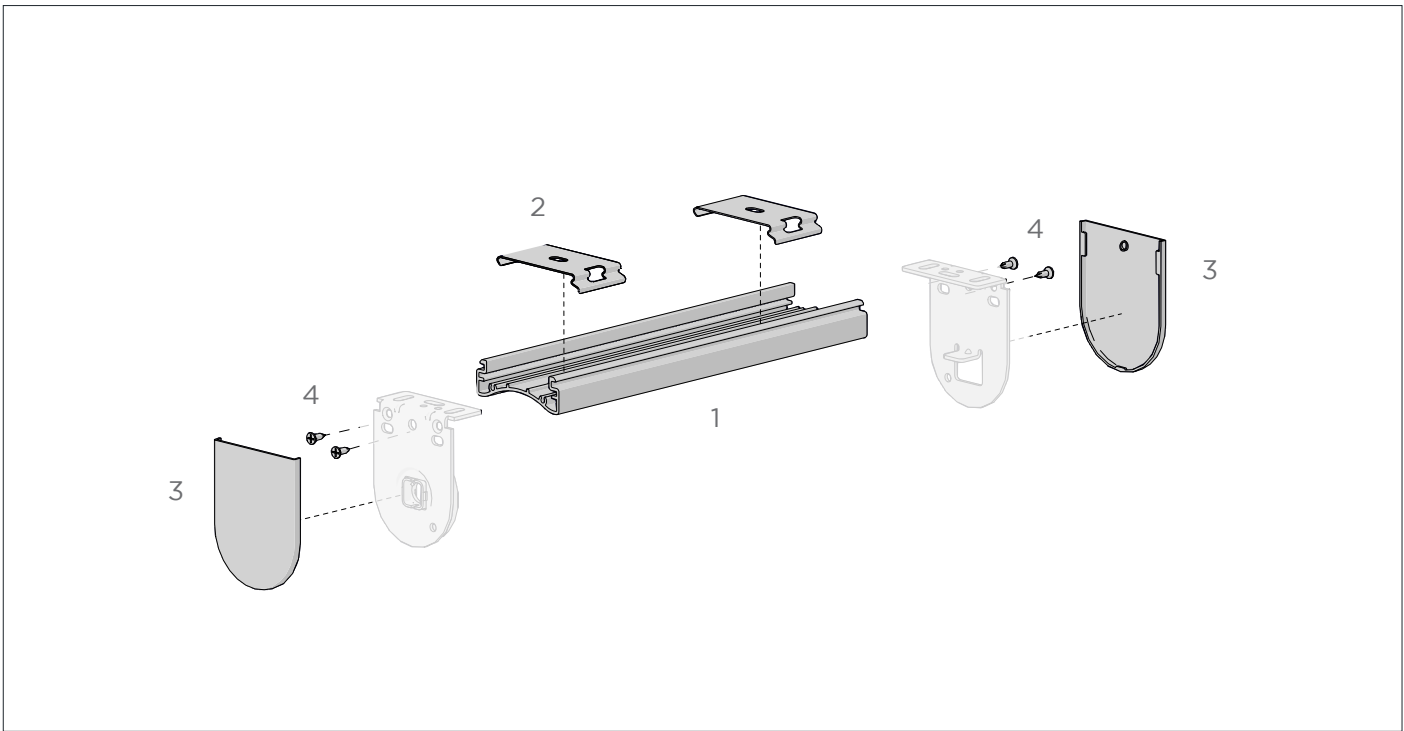

COLOUR RANGE

pure white

COMPONENTS

MKII MOUNTING RAIL | BASE 50
5.8 Metre Length

TYPE.	Pure White
CODE.	RB88-2051-069580
PACK.	10 | 160 Lgth

COLOUR. pure white 069
USE WITH. LX Brackets, Slimline Spring Clip Bracket

VX/LX BRACKET COVER CAPS - MKII MOUNTING RAIL
40mm Projection

CODE.	RB88-4151-xxx040
PACK.	25 | 1000 Pair

COLOUR. pure white 069
USE WITH. MKII Mounting Rail - Base 50, Installation Brackets

SLIMLINE SPRING CLIP BRACKET
Universal Fix

TYPE.	Pure White
CODE.	RB88-2092-069001
PACK.	100 | 1000 Pcs

COLOUR. pure white 069
USE WITH. Mounting Rail

SELF TAPPING SCREWS | PHILIPS COUNTER SUNK HEAD
#4 x 3/8

CODE.	HD82-1904-025010
PACK.	100 | 40000

COLOUR. Zinc plated 025 only
USE WITH. MKII Mounting Rail - Installation Brackets.