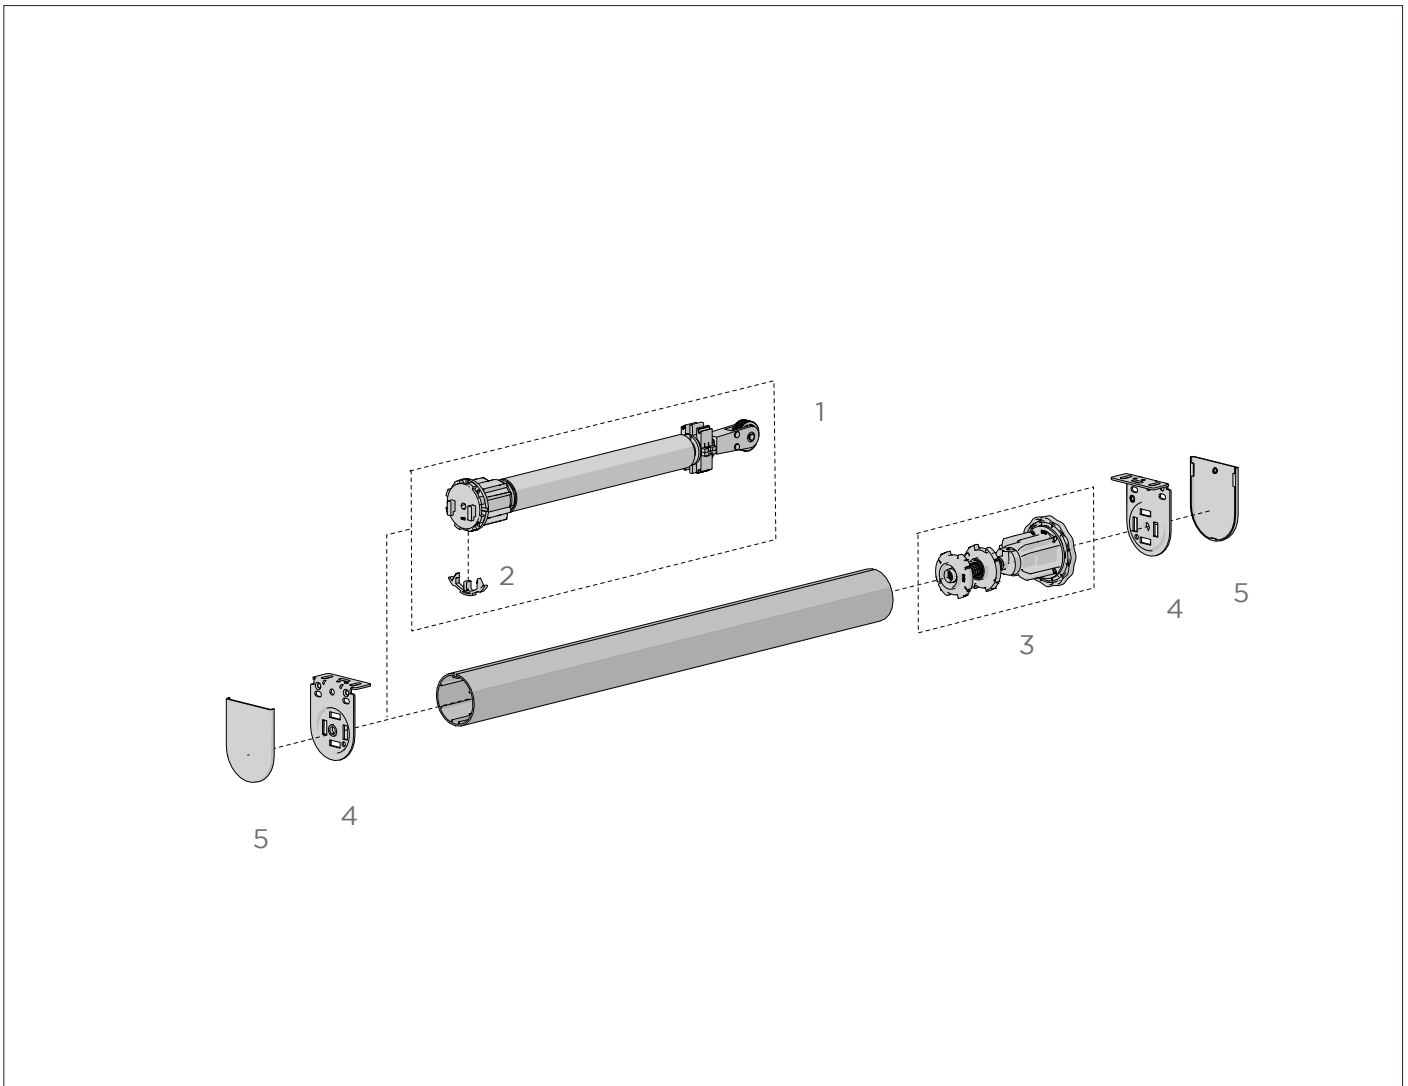

COLOUR RANGE

Pure white

TUBES:

- S45 Tube

SYSTEM UPGRADES

FRS VALANCE
100/120 OR P95

CF CASSETTE/
FASCIA 90

MOUNTING RAIL
(for quick installation)