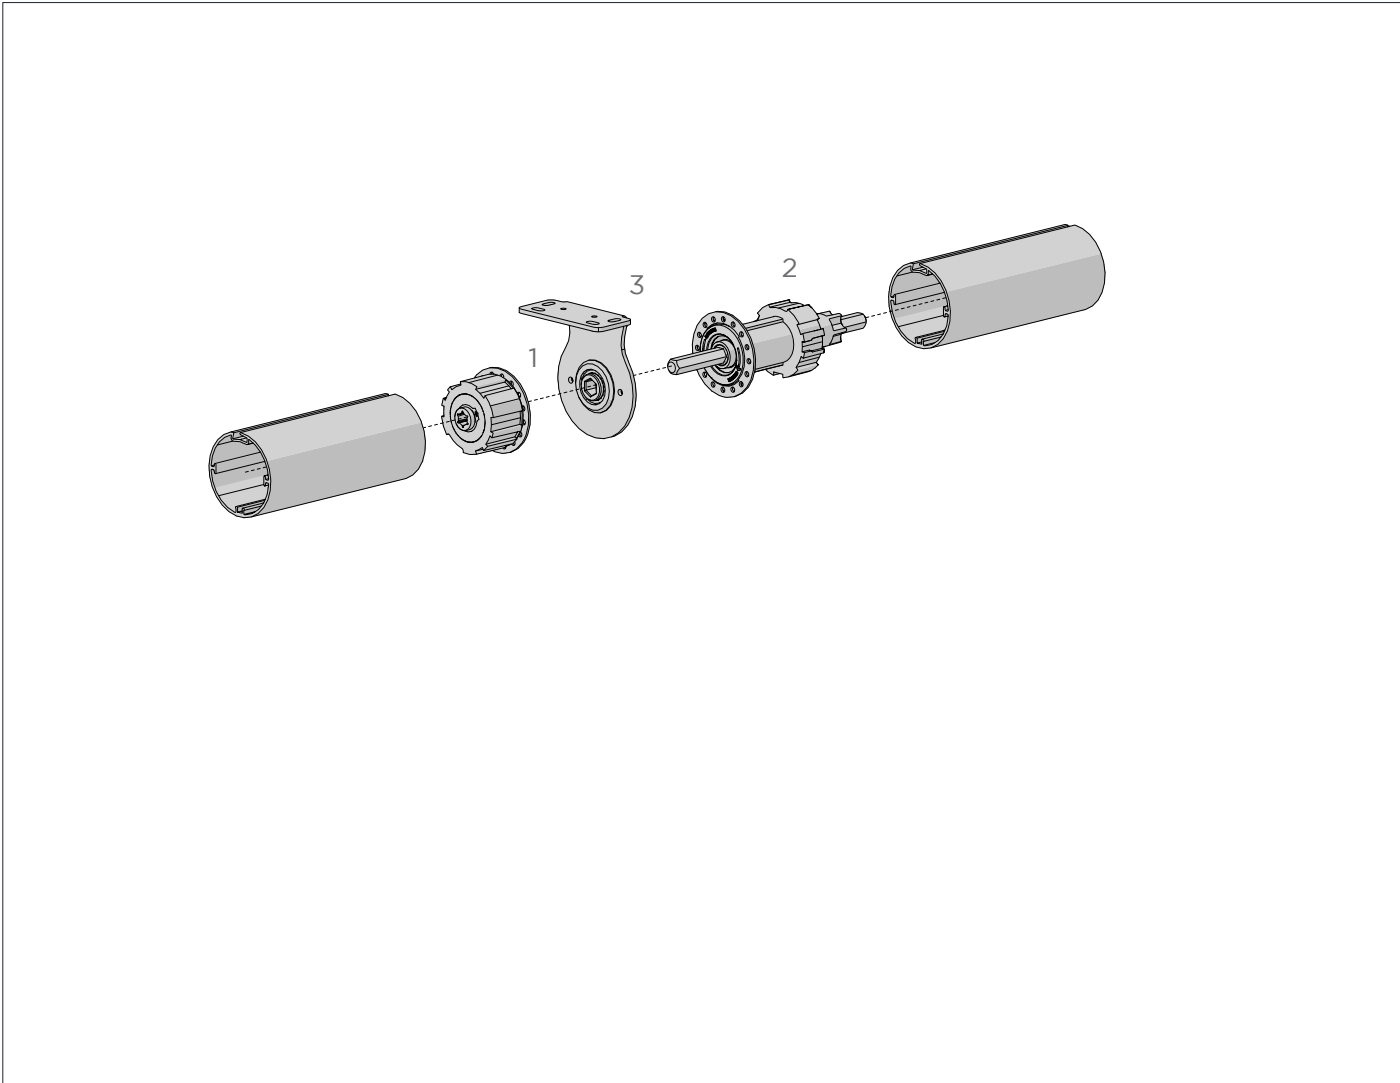

COLOUR RANGE

TUBES:

- S60 Tube

PRODUCT OPTIONS

DOUBLE BRACKETS
(dual brackets)

An illustration of a roller assembly with two brackets attached to the sides, labeled 'DOUBLE BRACKETS (dual brackets)'.

ADJUSTABLE BRACKETS
(for 5mm height adjust)

An illustration of a bracket with a circular adjustment mechanism. Arrows indicate 'VERTICALLY ADJUSTABLE' and 'ROTATE'.

COMPATIBLE SYSTEMS

CHAIN CONTROL S60

An illustration of a roller with a chain control mechanism, labeled 'CHAIN CONTROL S60'.

MOTORISED S60

An illustration of a motorised roller, labeled 'MOTORISED S60'.