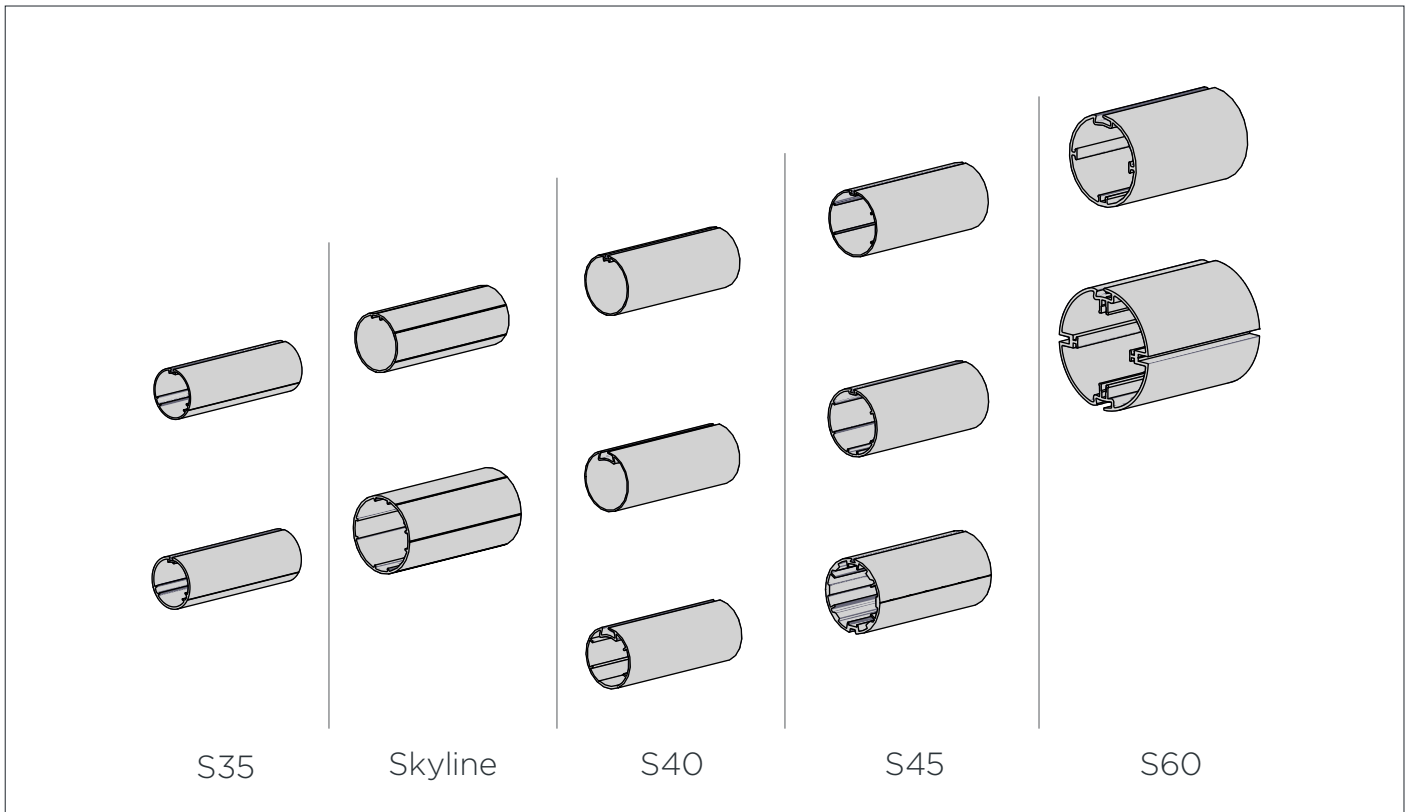

TAPE				TUBE COMPATIBILITY											
			YES		NO		RB07/08	RB09	SL15	SL20 / G200	1.1Nm 5V	2.0Nm 5V	3.0Nm 12V	6.0Nm AC	Q10Nm / 15Nm FT	SPRING	ESA / ESU / ESW	RB10
			CARTON	BULK	CARTON	BULK												
S35	STANDARD	T-SPLINE	✓			✓				✓					✓			
	HEAVY DUTY	T-SPLINE	✓			✓				✓					✓			
S40	39 SPLINE	FLAT SPLINE			✓	✓									✓			
	STANDARD	FLAT SPLINE		✓	✓	✓	✓	✓							✓			
	HEAVY DUTY	FLAT SPLINE			✓	✓	✓								✓			
S45	LIGHT	T-SPLINE	✓	✓	✓	✓	✓	✓		✓	✓	✓			✓	✓		
	STANDARD	T-SPLINE	✓	✓	✓	✓	✓	✓		✓	✓	✓			✓	✓		
	HEAVY DUTY	T-SPLINE	✓	✓	✓	✓	✓	✓		✓	✓	✓			✓	✓		
S60	STANDARD 3.6M	FLAT SPLINE	✓				✓						✓	✓	✓		✓	
	STANDARD 5.8M	FLAT SPLINE	✓		✓		✓						✓	✓	✓		✓	
	HEAVY DUTY 4.8M	FLAT SPLINE	✓											✓			✓	
SKYLINE	38MM OD [1-1/2"]	N/A	✓					✓	✓									
	50MM OD [2"]	N/A	✓						✓