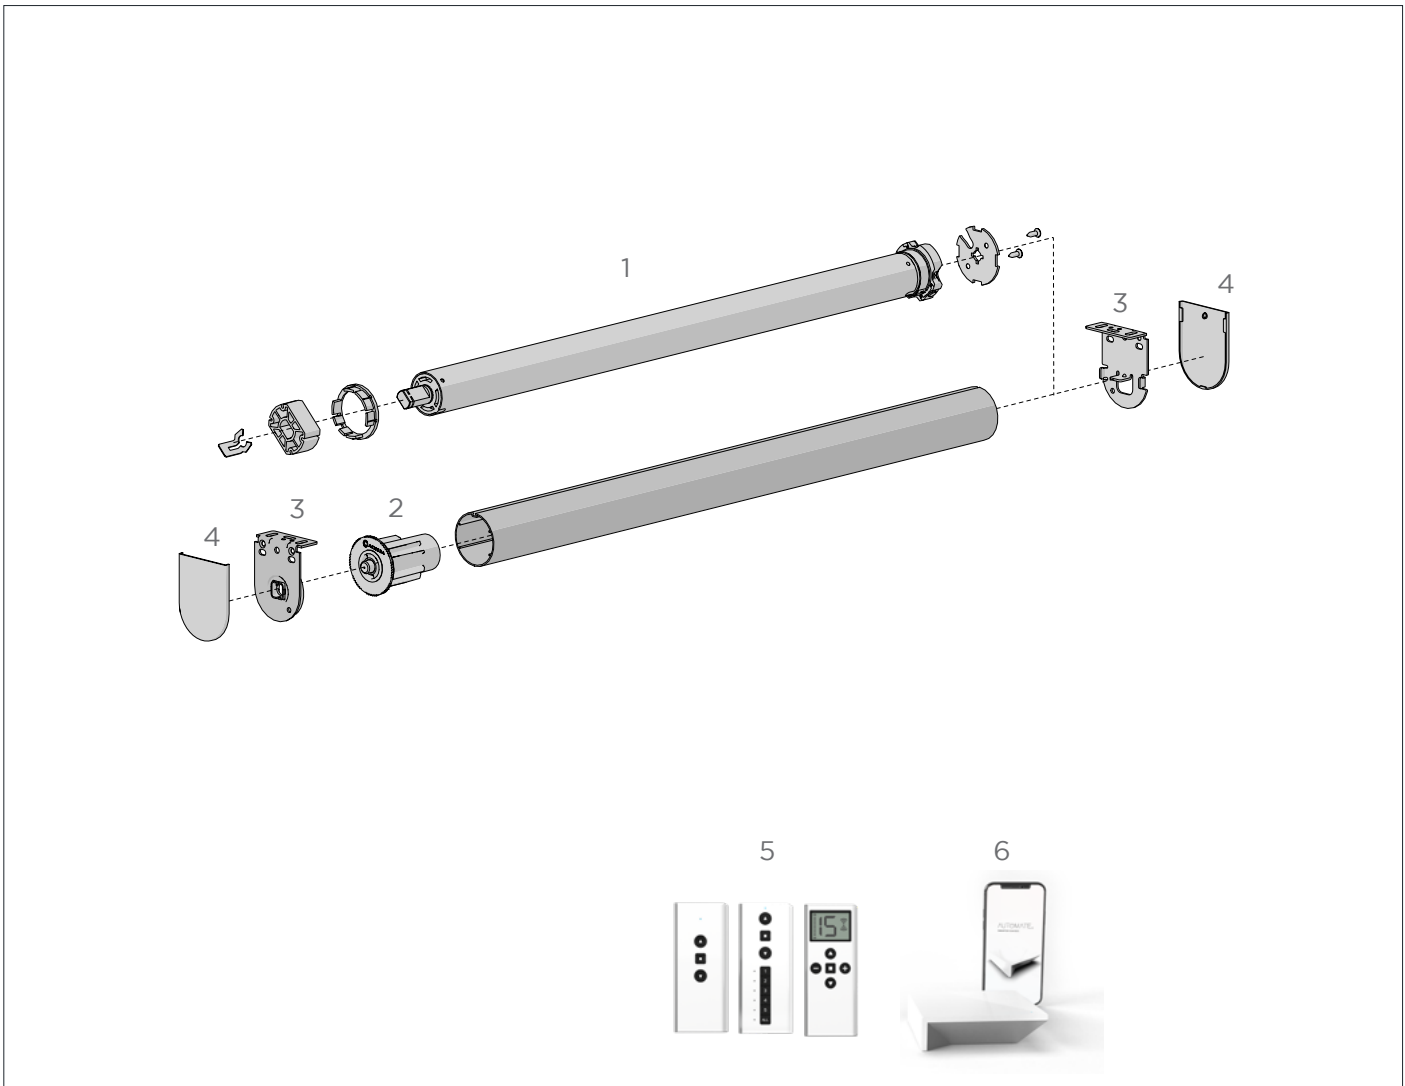

COLOUR RANGE

TUBES:

- S45 Tube
- S60 Tube

PRODUCT OPTIONS

HD BRACKET ADAPTOR (For Commercial Applications)	S45 - S60 ADAPTOR	DOUBLE BRACKETS (dual brackets for day/night blinds)

SYSTEM UPGRADES

EASY-LINK™ (for wider spans)	FRS VALANCE 100 OR P95 (to conceal hardware)	CF CASSETTE /FASCIA 90 (for dim-out)	INTERNAL WIRE GUIDE (for controlled stability)	MOUNTING RAIL (for quick installation)