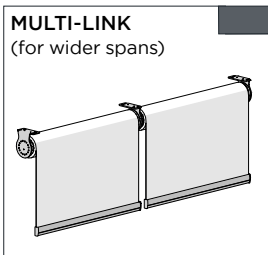

SYSTEM UPGRADES