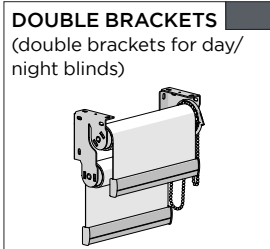

SKYLINE BRACKET COVER | DOUBLE V SLIM

CODE.	RB18-1010-xxx000
PACK.	5 80 Pairs

COLOUR. Black (BK), white (W)
 USE WITH. Skyline Bracket Double V Slim

COLOUR RANGE

White Black

TUBES:

- 1.5" Tube
- 2" Tube

PRODUCT OPTIONS

SKYLINE CLUTCH SL20-LITE | 38MM

CODE.	SL20H53xx-L
PACK.	25 200 Pcs

COLOUR. Black (BK), white (W)
 USE WITH. 50mm Adaptor, Std bracket: 50, Dbl Universal bracket, 38mm tube

SKYLINE CLUTCH G200 GALAXY | 38MM