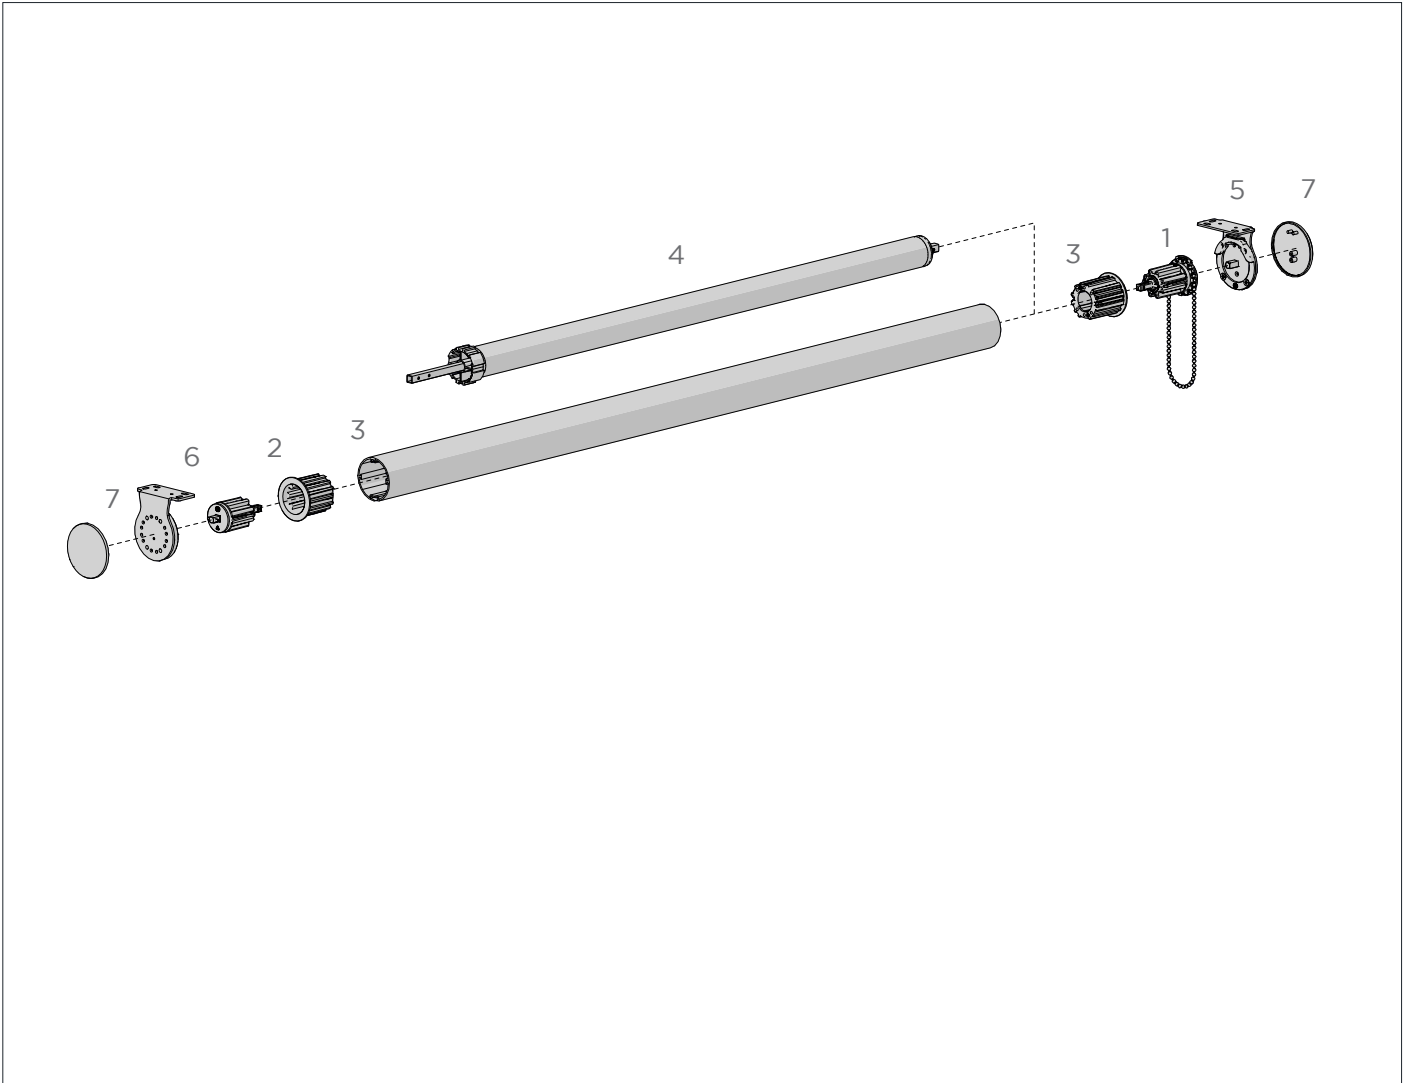

COLOUR RANGE

Pure white Black

TUBES:

- S60 Tube

SYSTEM UPGRADES