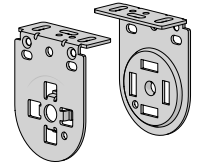

S45 SKYLINE & RB12 CONTROL BRACKET SET
40mm

CODE.	RB12-2503-xxx140
PACK.	10 | 200 Set

COLOUR. Pure white 069
USE WITH. Wand Control S45 & Limiter S45 Bracket Covers

WAND

CODE.	RB12-9001-069090
PACK.	10 | 80 Pcs

COLOUR. Pure white 069
USE WITH. Wand Control