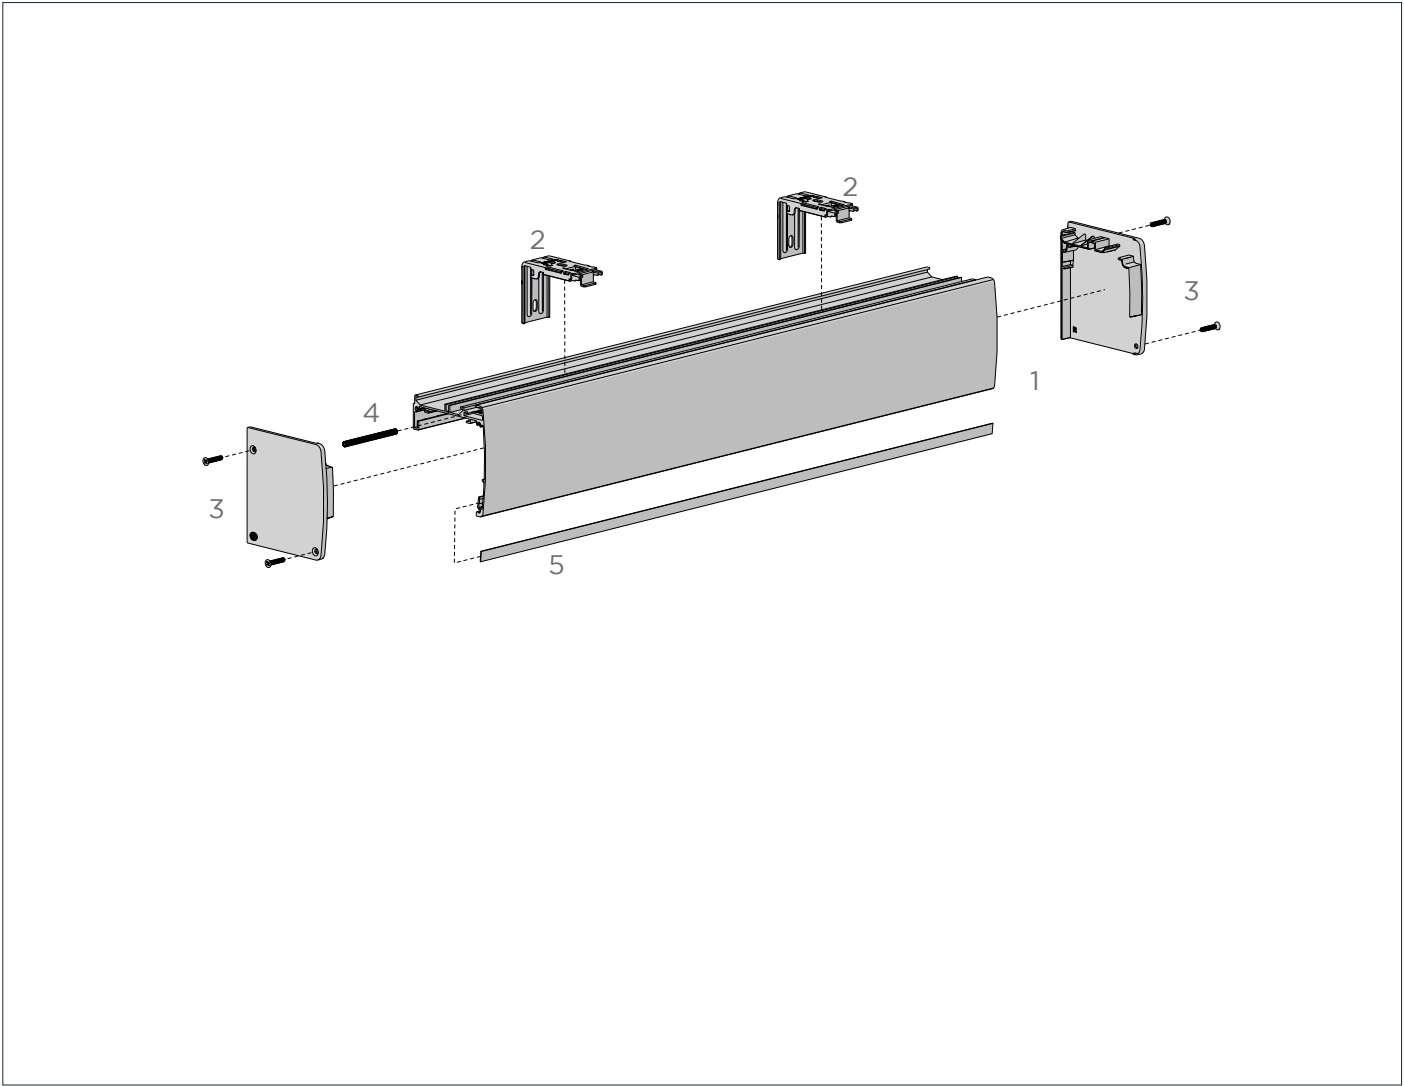

CODE.	RB88-2121-025120
PACK.	10 200 Sets

COLOUR. zinc plated 025 only
USE WITH. Valance FRS120, Panel Glide & Vertical Systems

COLOUR RANGE

pure white sandstone anodised black

COMPATIBLE SYSTEMS

P95 - BASE 50
5.8 Metre Lgth