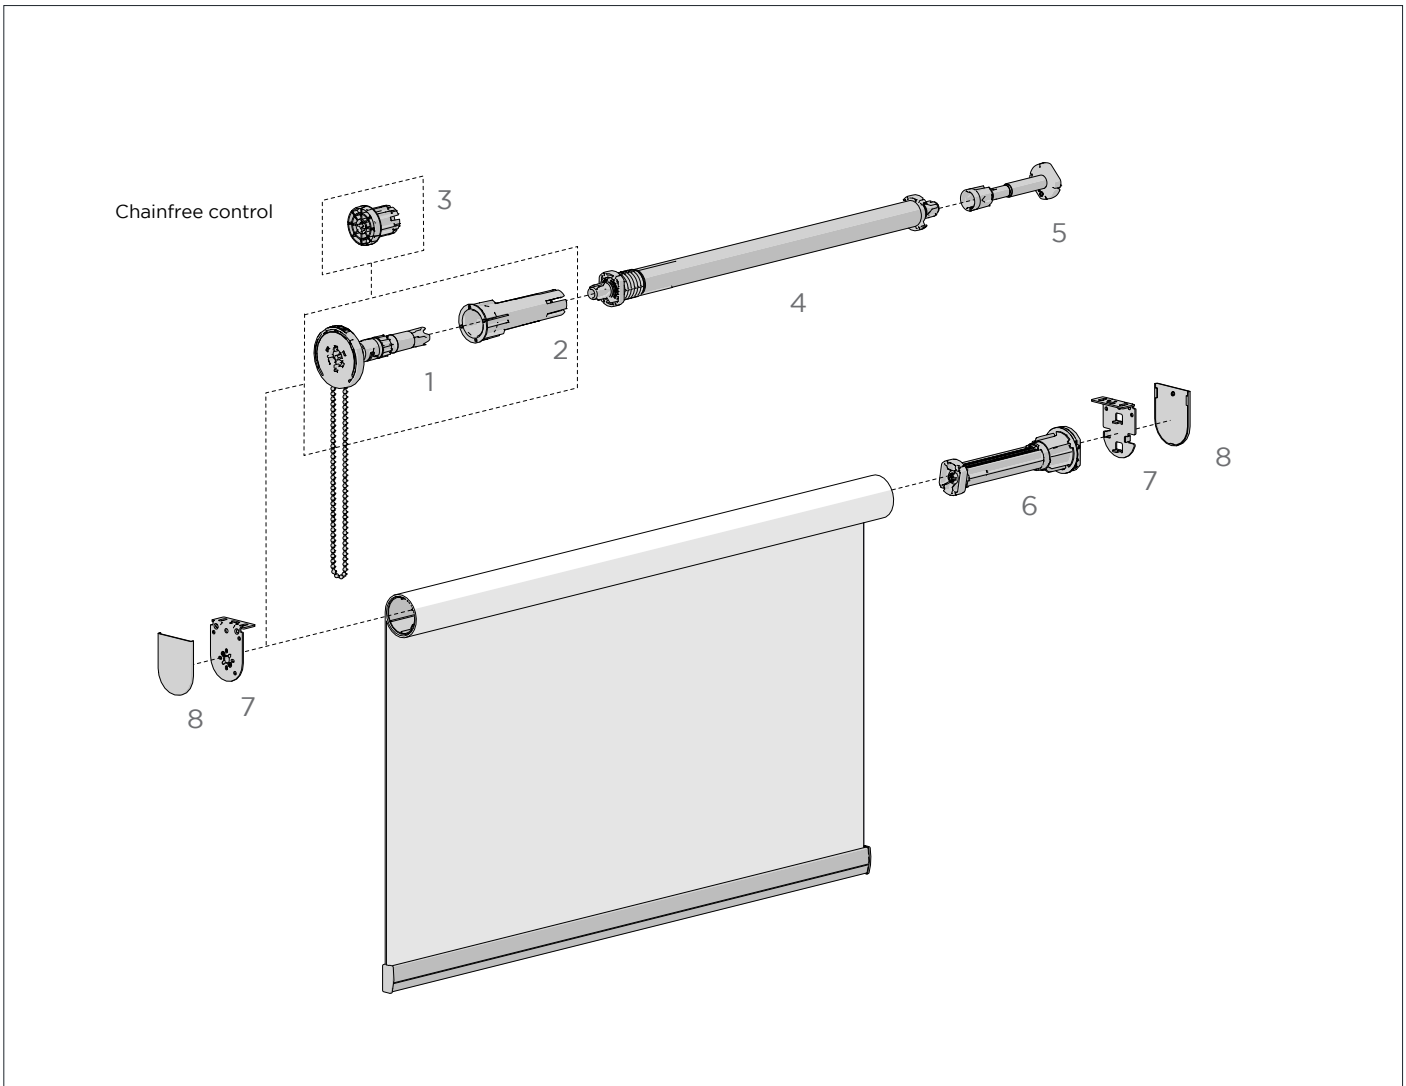

COLOUR RANGE

Pure white Silver grey

TUBES:

- S45 Tube

PRODUCT OPTIONS