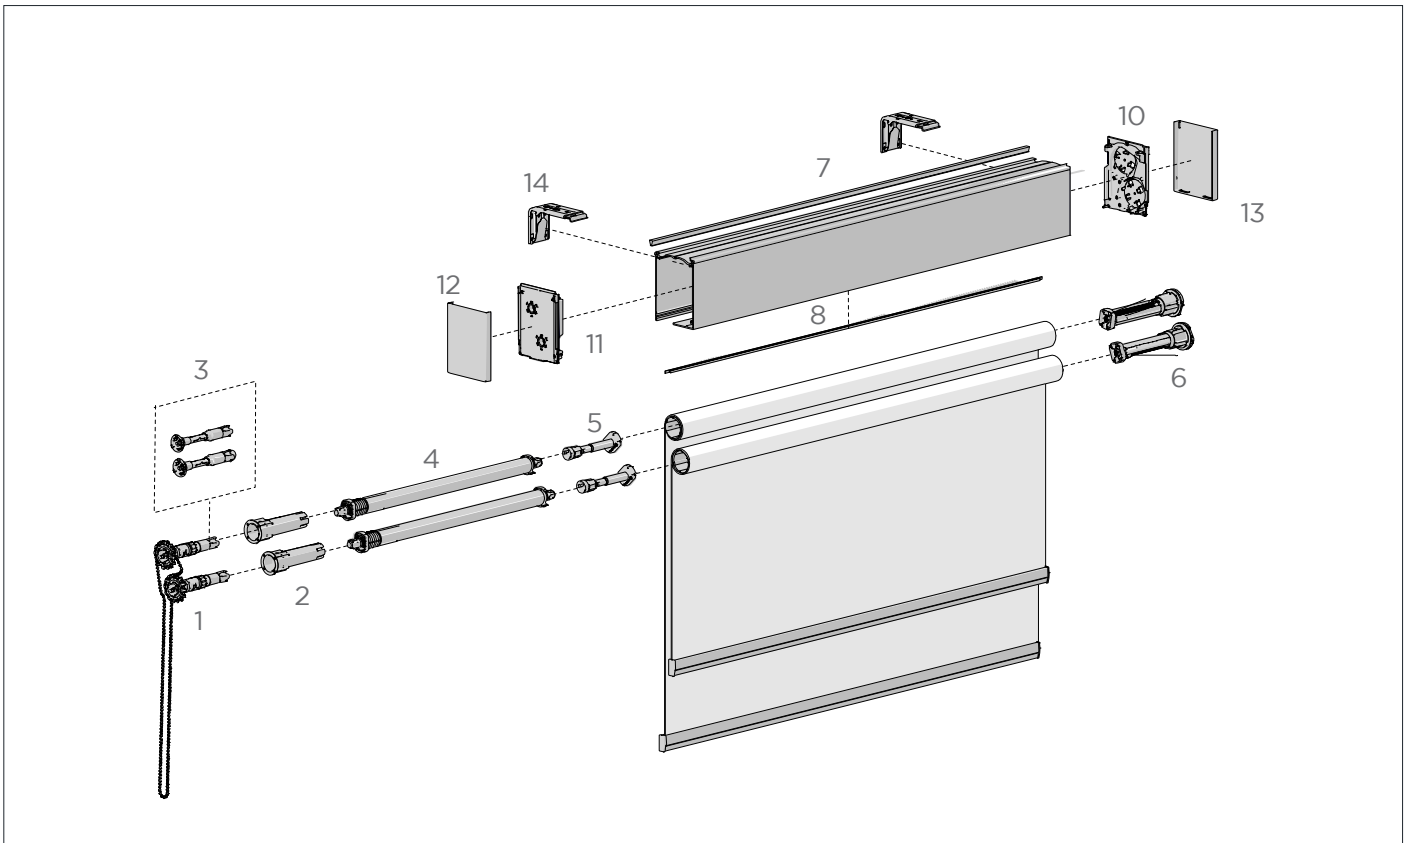

COLOUR RANGE

TUBES:

- S45 Tube

COMPONENTS

AERO DUAL PRETENSION CHAIN CONTROL

TYPE.	LH Control (Blue)	RH Control (Red)
CODE.	RB12-3002-050140	RB12-3002-050240
PACK.	10 | 80 Pcs	10 | 80 Pcs

COLOUR. Black 050
USE WITH. Aero Connector & Chain Control Bracket

AERO CONNECTOR CHAIN WINDER/BOOSTER

CODE.	RB12-4510-xxx045
PACK.	10 | 200 Pcs

COLOUR. Pure white 069, silver grey 338
USE WITH. Dual winder or Dual Chainfree control, Booster Universal, Aluminium Tube S45

BOOSTER UNIVERSAL

SIZE.	Short - Sandstone	Light - White
CODE.	RB12-4500-269045	RB12-4501-069045
PACK.	5 | 80 Pcs	5 | 80 Pcs

SIZE.	Standard - Grey	Heavy Duty - Black
CODE.	RB12-4502-338045	RB12-4503-050045
PACK.	5 | 80 Pcs	5 | 80 Pcs

USE WITH. Aero connector, Soft Lift Decelerator, Aluminium Tube S45

AERO DUAL PRETENSION CHAINFREE CONTROL
Universal

CODE.	RB12-5001-050040
PACK.	10 | 80 Pcs

COLOUR. Black 050
USE WITH. Aero Connector & Chainfree Control Bracket

SOFT LIFT DECELERATOR | S45

TYPE.	LH Control (Blue)	RH Control (Red)
CODE.	RB12-7111-393045	RB12-7112-190045
PACK.	10 | 80 Pcs	10 | 80 Pcs

COLOUR. Blue 393, red 190
USE WITH. Booster Universal, Aluminium Tube S45