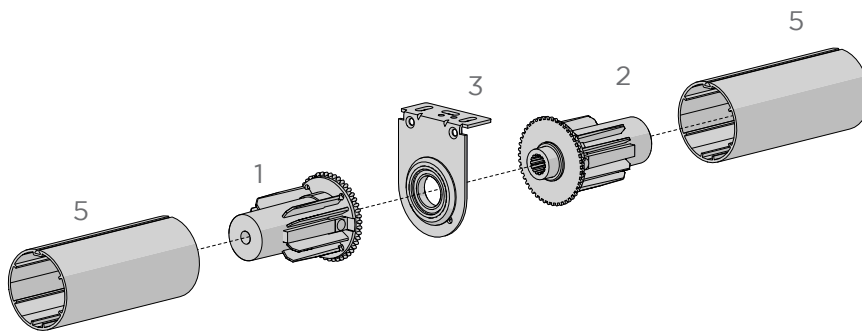

TUBES:

- S40 Tube
- S45 Tube

PRODUCT OPTIONS

UNI-JOINT

(for up to 90 degree linked blind installations)

DOUBLE BRACKETS

(dual brackets)