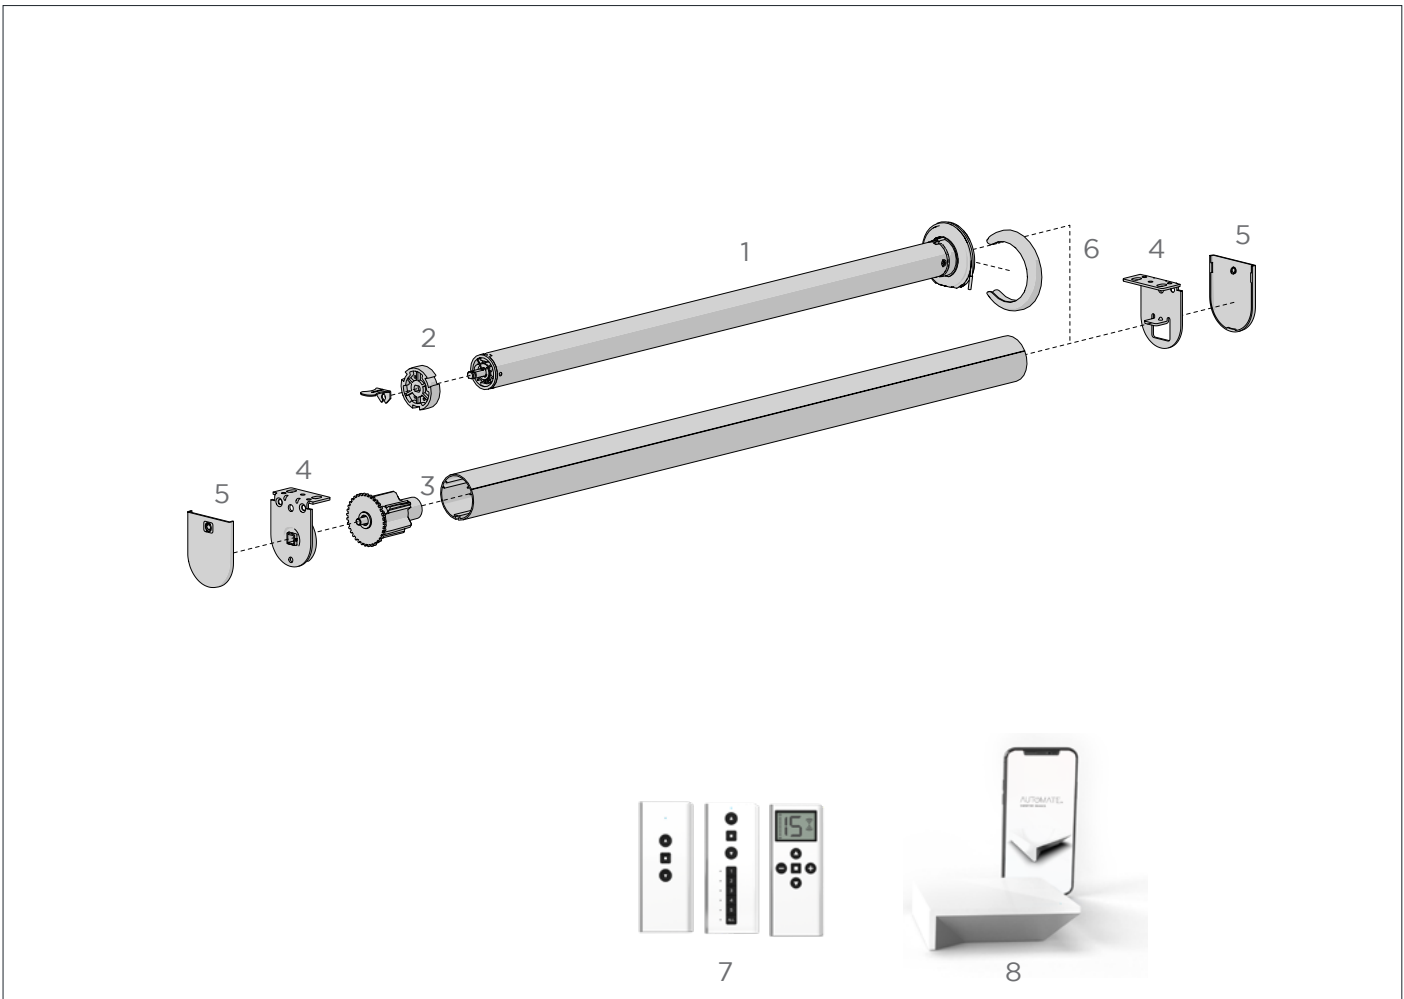

COLOUR RANGE

Pure white

TUBES:

- S35 Tube

PRODUCT OPTIONS

SOLAR PANEL CHARGER
(energy efficient solution)

SYSTEM UPGRADES

CF CASSETTE /FASCIA 75
(for dim-out)

INTERNAL WIRE GUIDE
(for controlled stability)