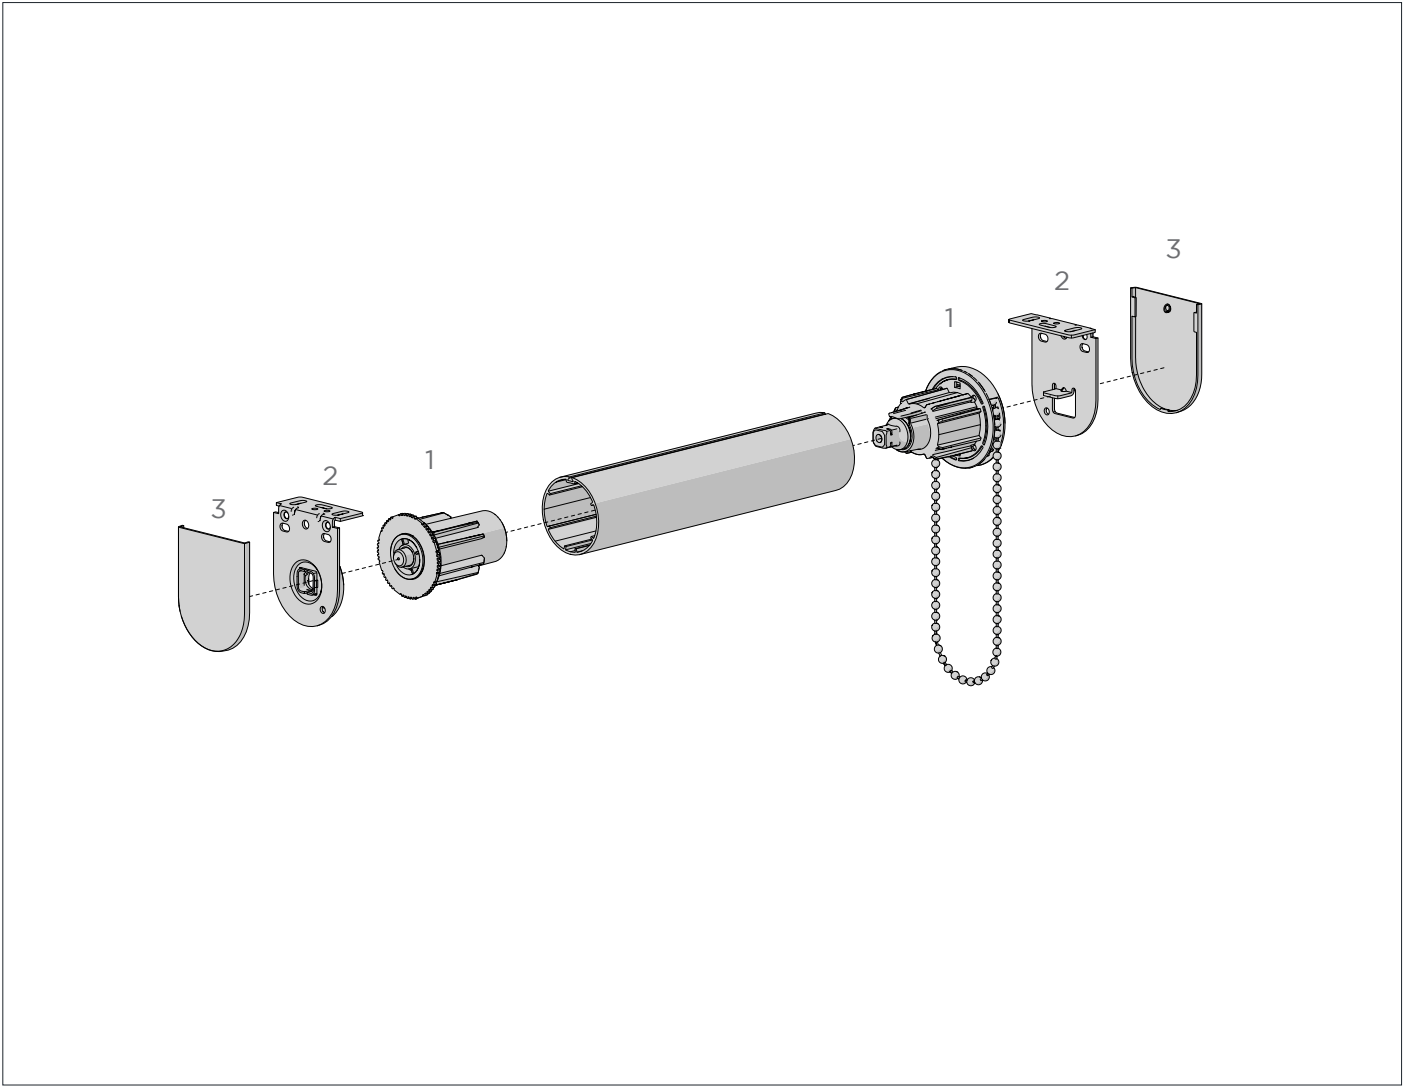

COLOUR RANGE

TUBES:

- S45 Tube
- S60 Tube

PRODUCT OPTIONS

SPRING BOOSTER (for lighter lifting)	DOUBLE BRACKETS (dual brackets for day/night blinds)	STAINLESS STEEL LX BRACKETS	S45 - S60 ADAPTOR

SYSTEM UPGRADES

EASY-LINK™ (for wider spans)	FRS VALANCE 100 OR P95 (to conceal hardware)	CF CASSETTE /FASCIA 90 (for dim-out)	INTERNAL WIRE GUIDE (for controlled stability)	MOUNTING RAIL (for quick installation)