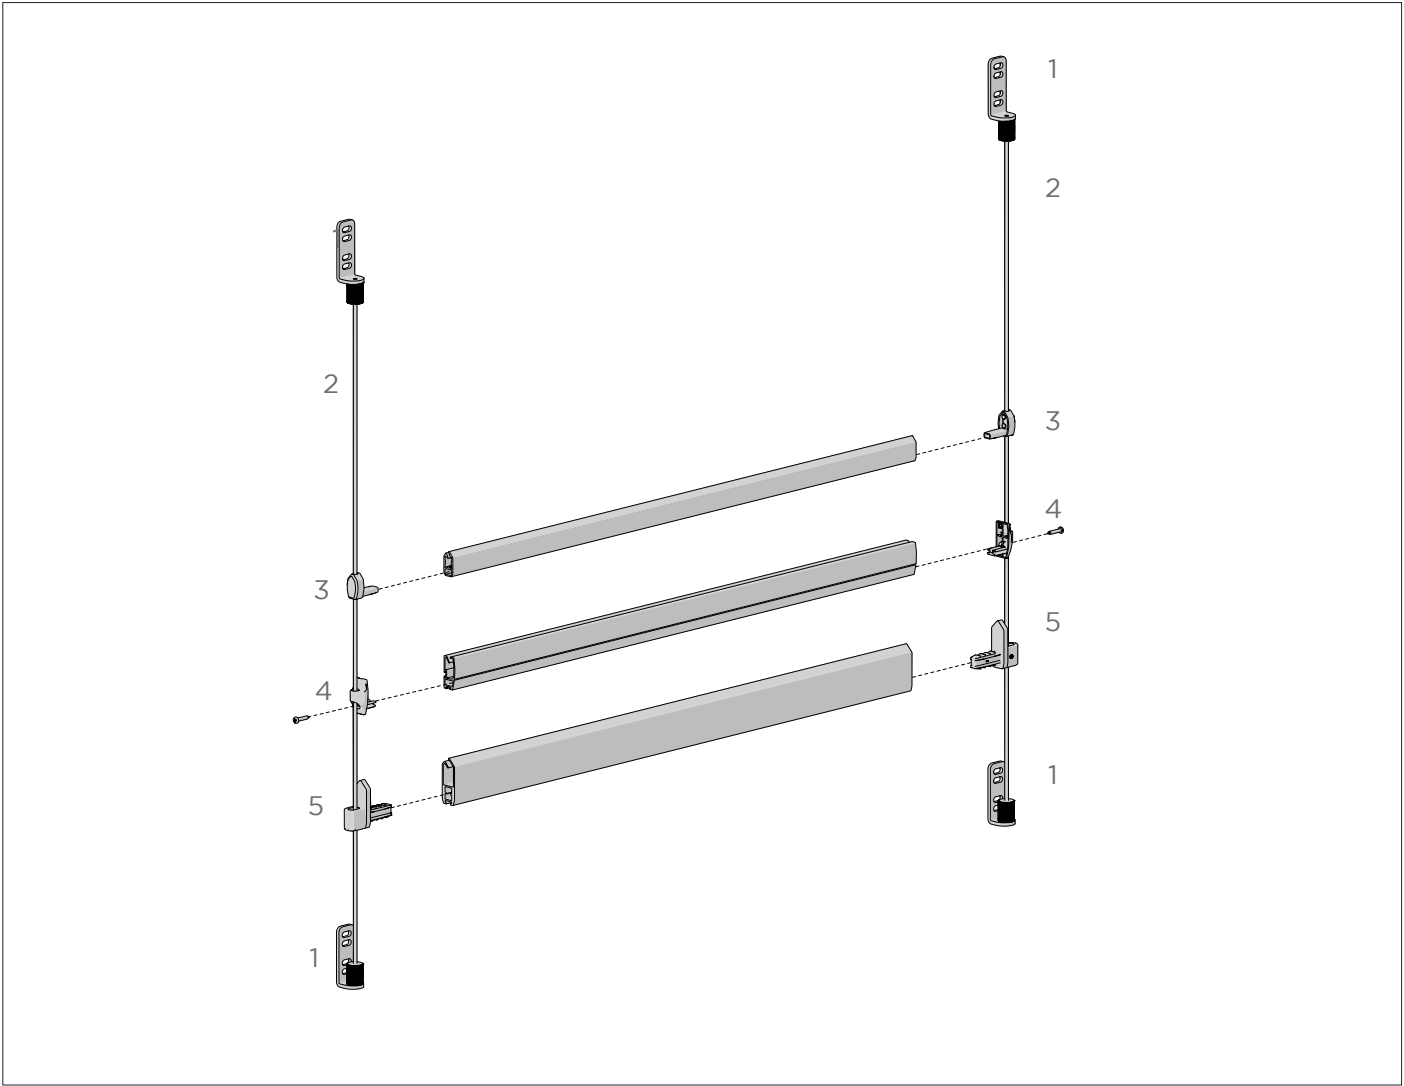

PRODUCT OPTIONS

WIRE STOPPER
(alternative floor
fixing device)