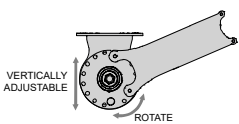

DOUBLE BRACKETS
(dual brackets for day/night blinds)

SYSTEM UPGRADES

MULTI-LINK
(for wider spans)

FRS VALANCE 120
(to conceal hardware)

SQUARE BOX 120
(for light blackout)

AUTOMATE | ARC FT MOTOR [Ø45/15NM/15RPM] WITH CLIP
Ø45/15Nm/15rpm