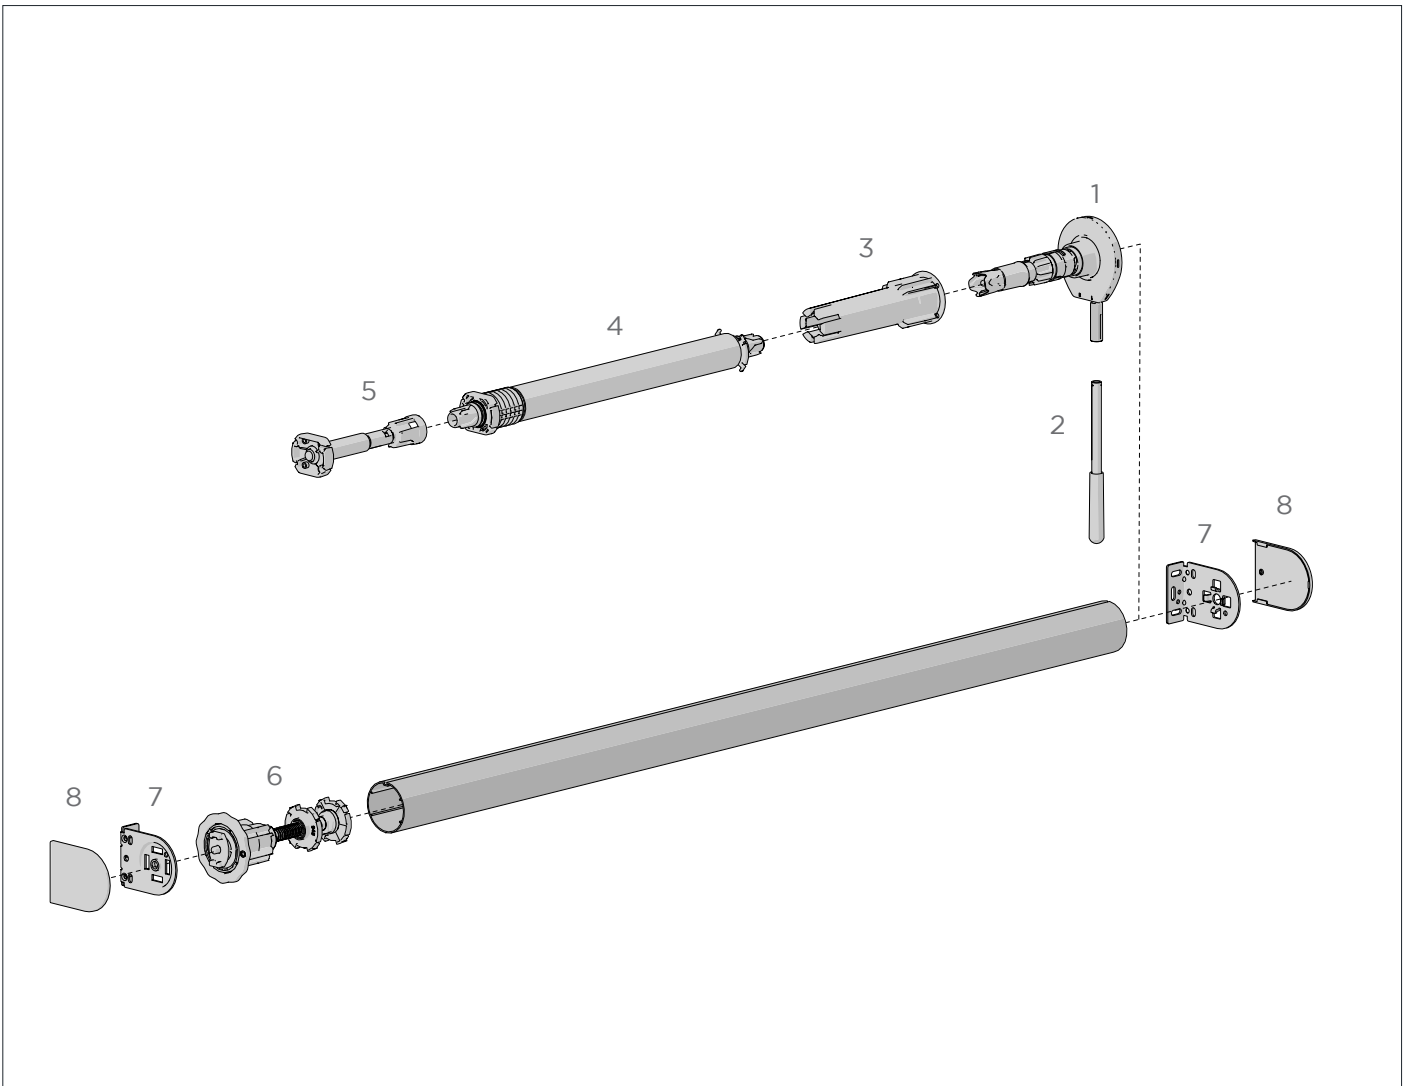

COLOUR RANGE

Pure white

TUBES:

- S45 Tube

SYSTEM UPGRADES

EASY-LINK™
(for wider spans)

CF CASSETTE /FASCIA 90
(for dim-out)

FRS VALANCE 100 OR P95
(to conceal hardware)

MOUNTING RAIL
(for quick installation)