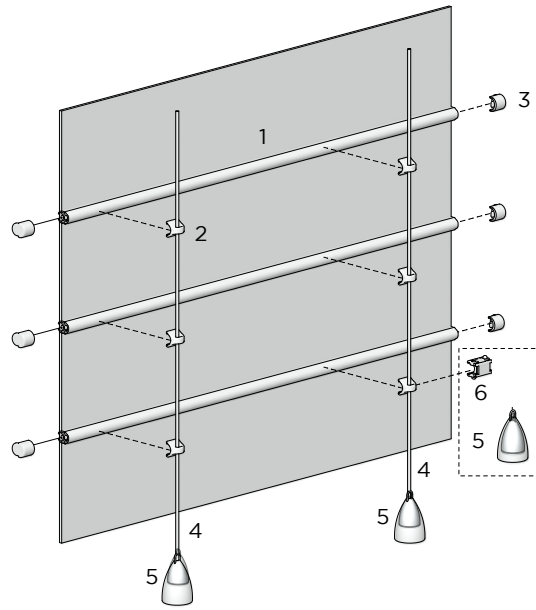

BRAIDED CORD

1.8mm/16ply

TYPE.	1 Roll = 500 metres
CODE.	AC01-1816-062500
PACK.	500 6000 Lm

COLOUR. snow whites 062 only
 USE WITH. S60 Roman Lift Spool

.....

COLOUR RANGE

off white

PRODUCT OPTIONS