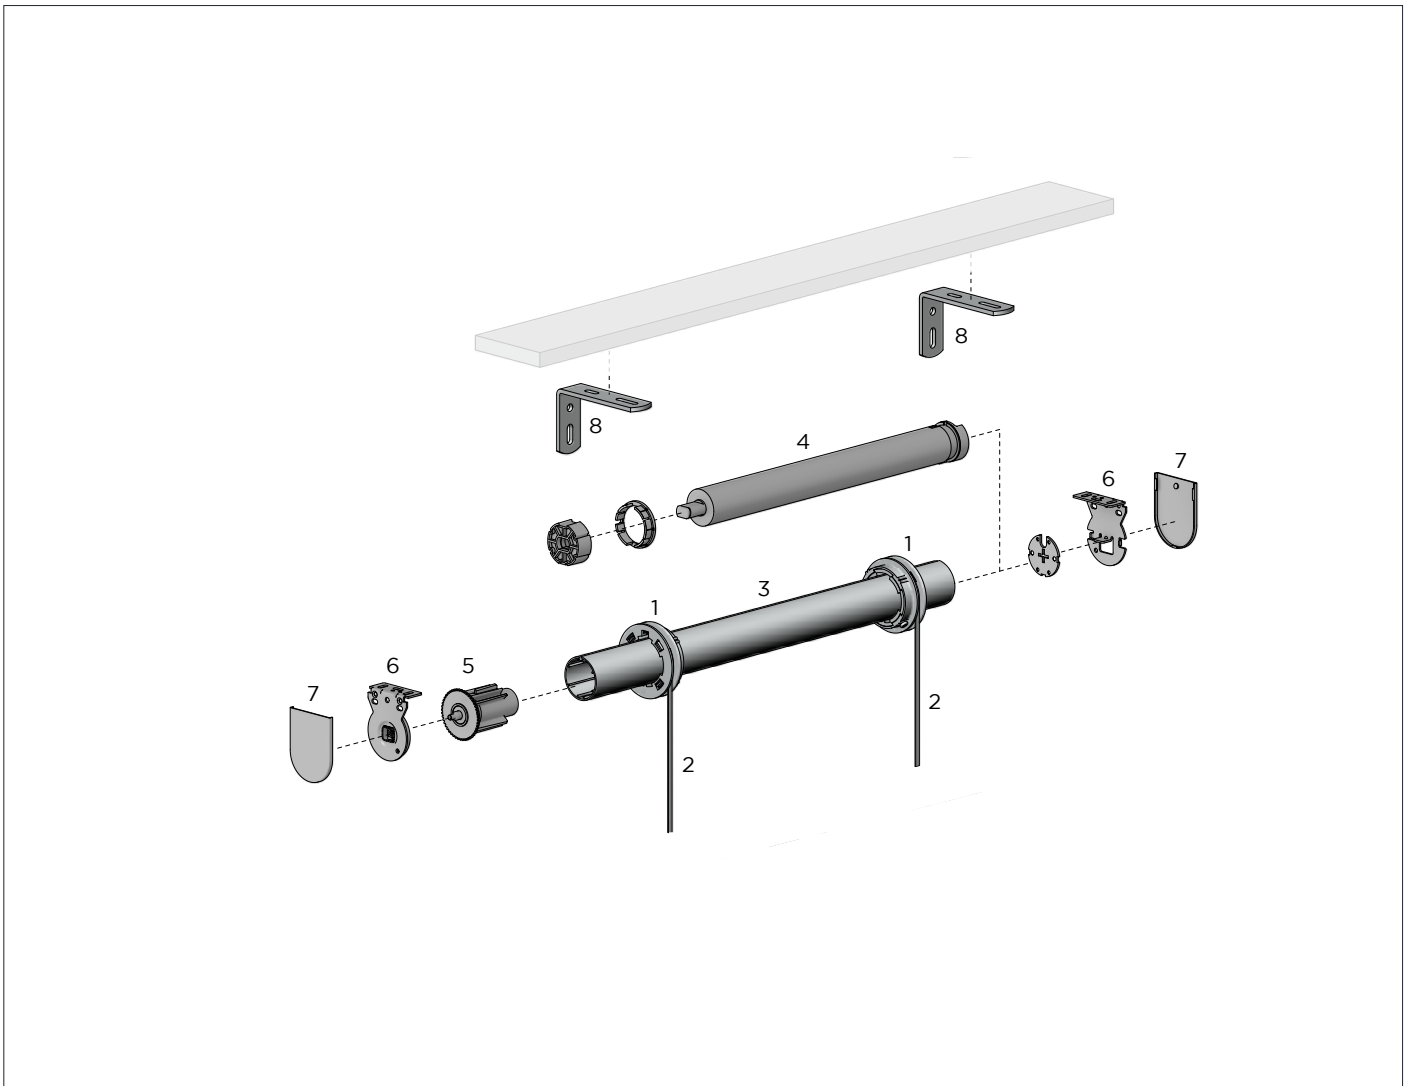

COLOUR RANGE

PRODUCT OPTIONS S60 LARGE

ROMAN LIFT SPOOL 9	ALUMINIUM TUBE S60 10	M50 UNIVERSAL MOTOR BRACKET 11	RB10 BEARING IDLER/ END PLUG 12
RB10 TUBE ADAPTER S60 14	RB10 IDLER BRACKET KIT S60 15	AUTOMATE ACCESSORIES (REFER ROLLER S60 MOTORIZED SYSTEM)