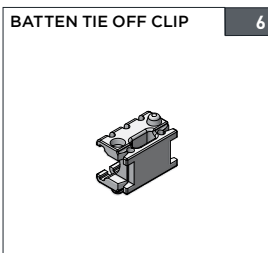

BRAIDED CORD

1.8mm/16ply

TYPE.	1 Roll = 500 metres
CODE.	AC01-1816-062500
PACK.	500 6000 Lm

COLOUR. snow whites 062 only
 USE WITH. S60 Roman Lift Spool

.....

COLOUR RANGE

off white

PRODUCT OPTIONS