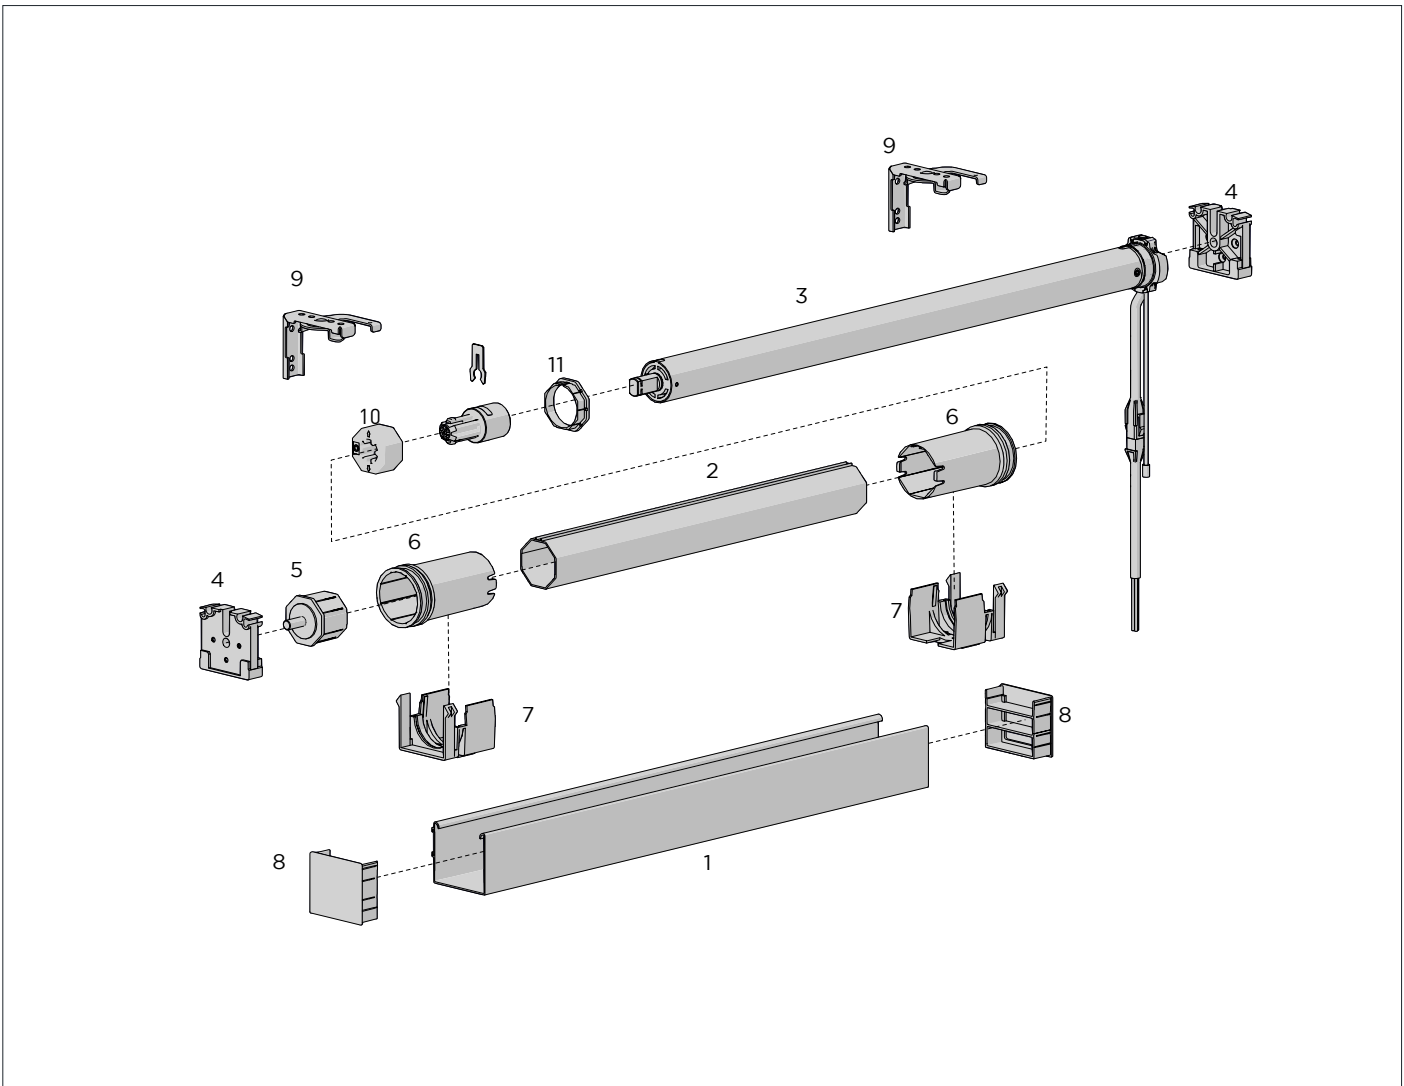

COLOUR RANGE

off white