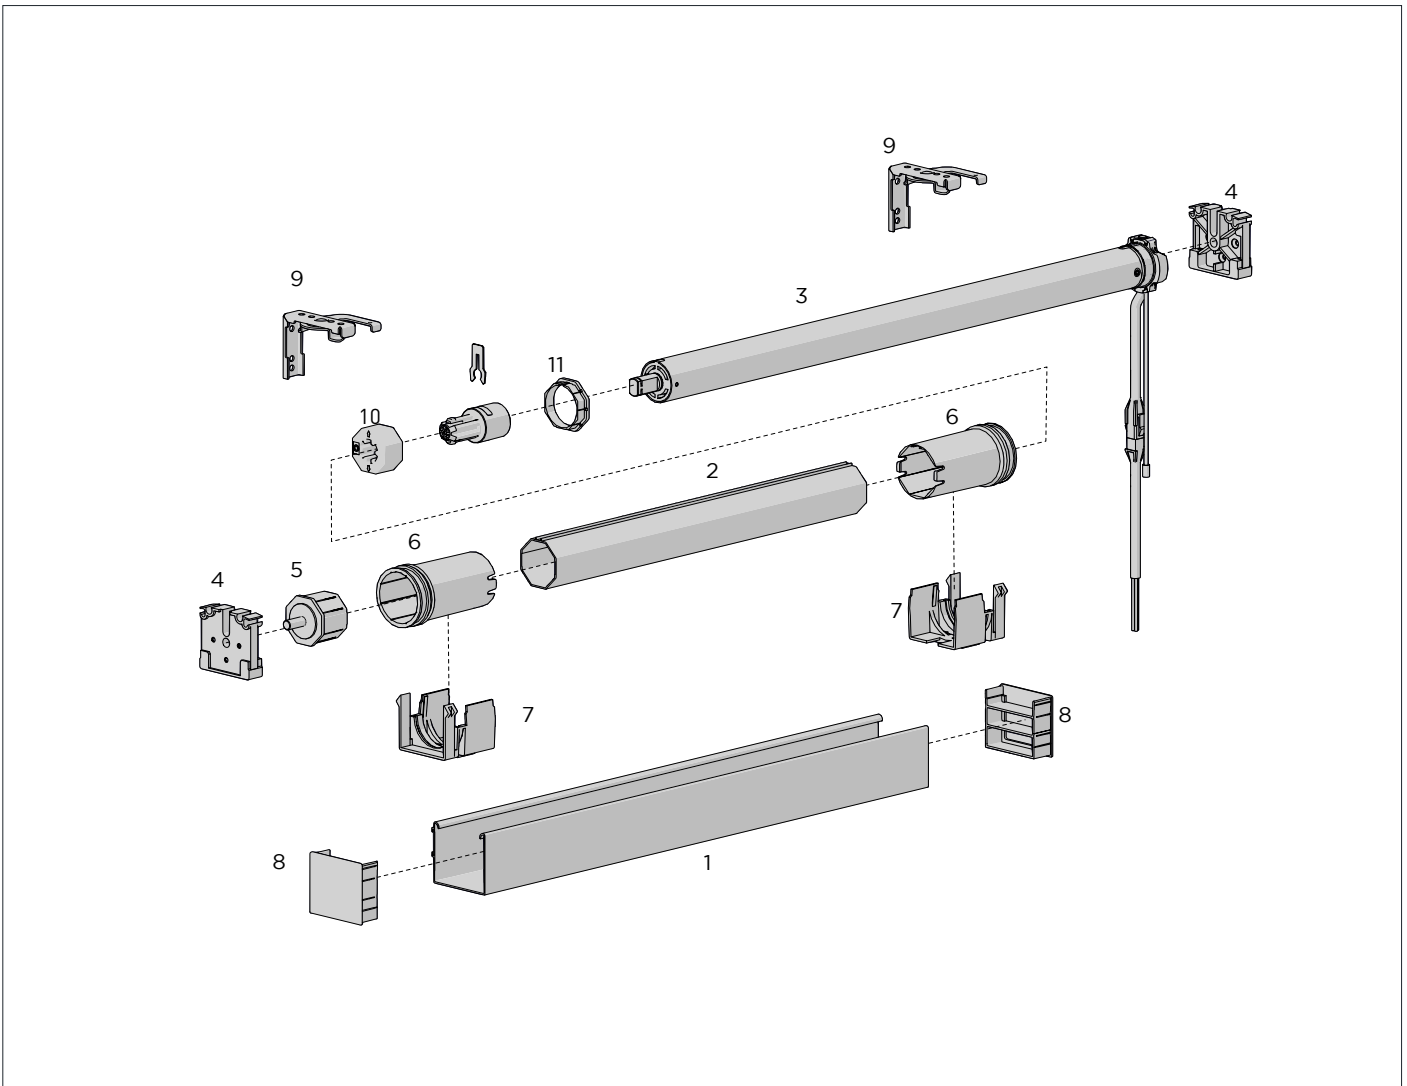

COLOUR RANGE

off white