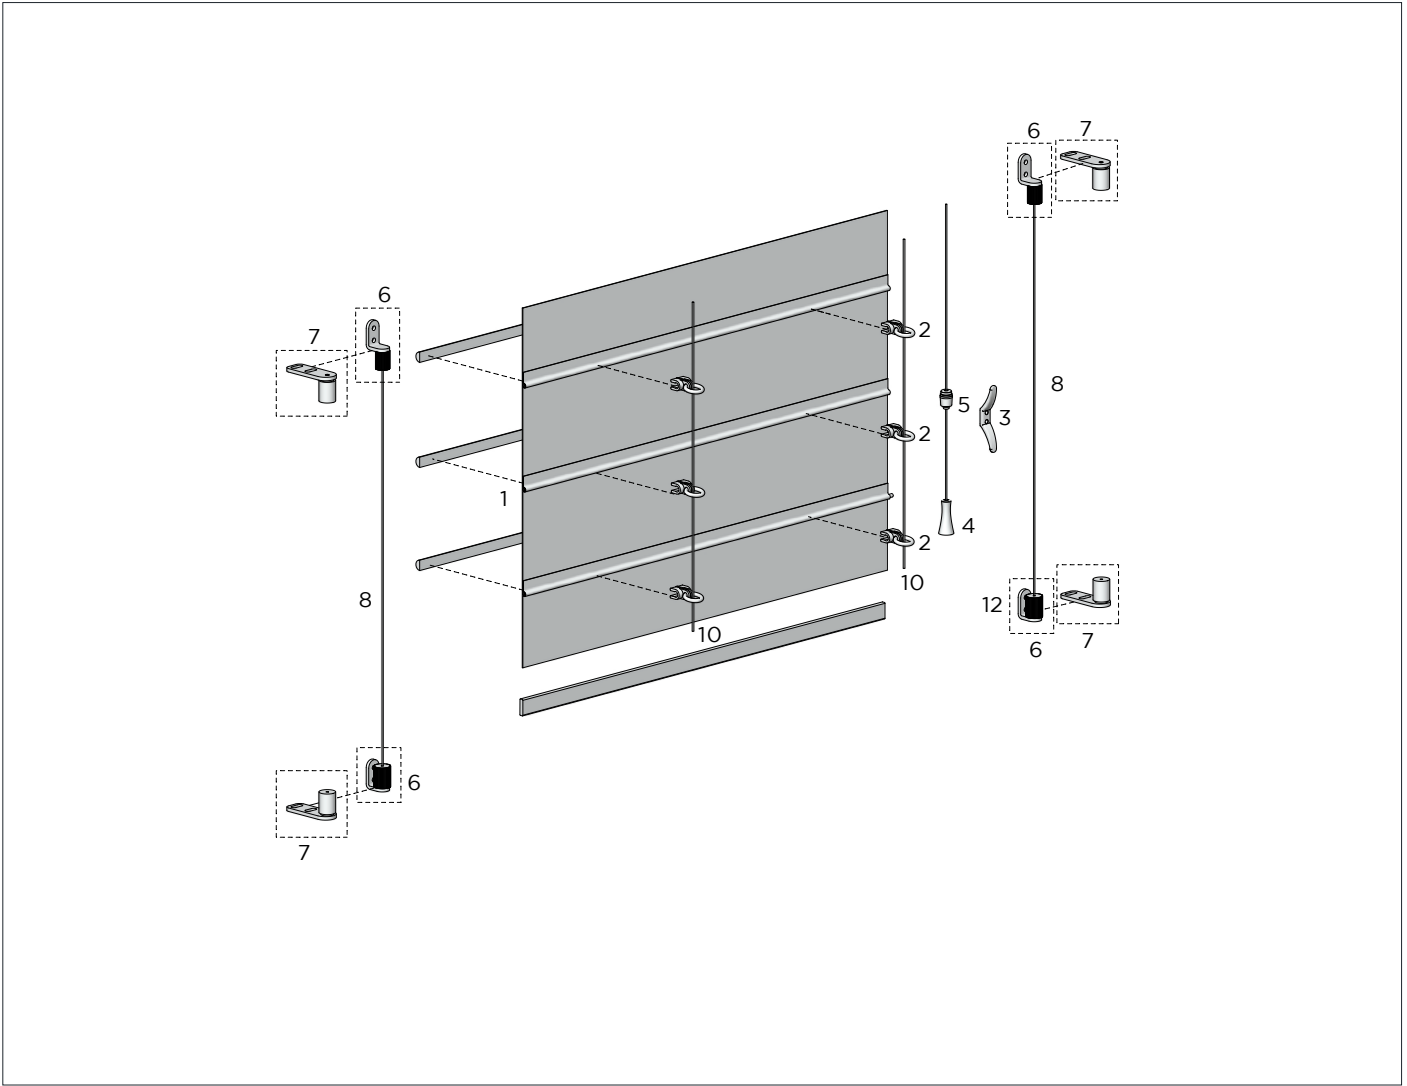

COLOUR RANGE

natural white