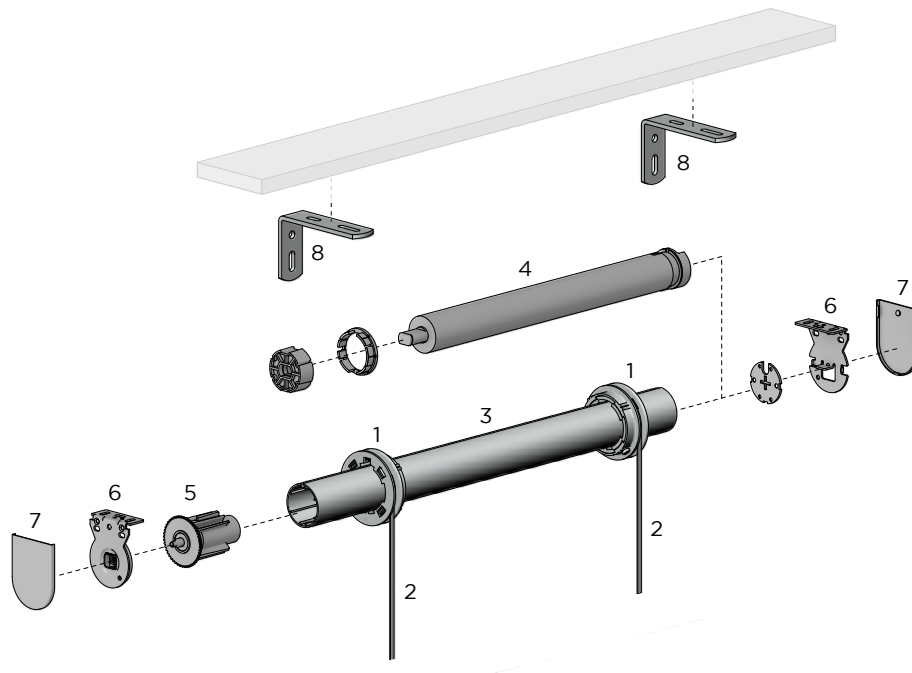

S45 Medium

COLOUR RANGE

PRODUCT OPTIONS S60 LARGE

ROMAN LIFT SPOOL 9	ALUMINIUM TUBE S60 10	M50 UNIVERSAL MOTOR BRACKET 11	RB10 BEARING IDLER/ END PLUG 12
RB10 TUBE ADAPTER S60 14	RB10 IDLER BRACKET KIT S60 15	AUTOMATE ACCESSORIES (REFER ROLLER S60 MOTORISED SYSTEM)