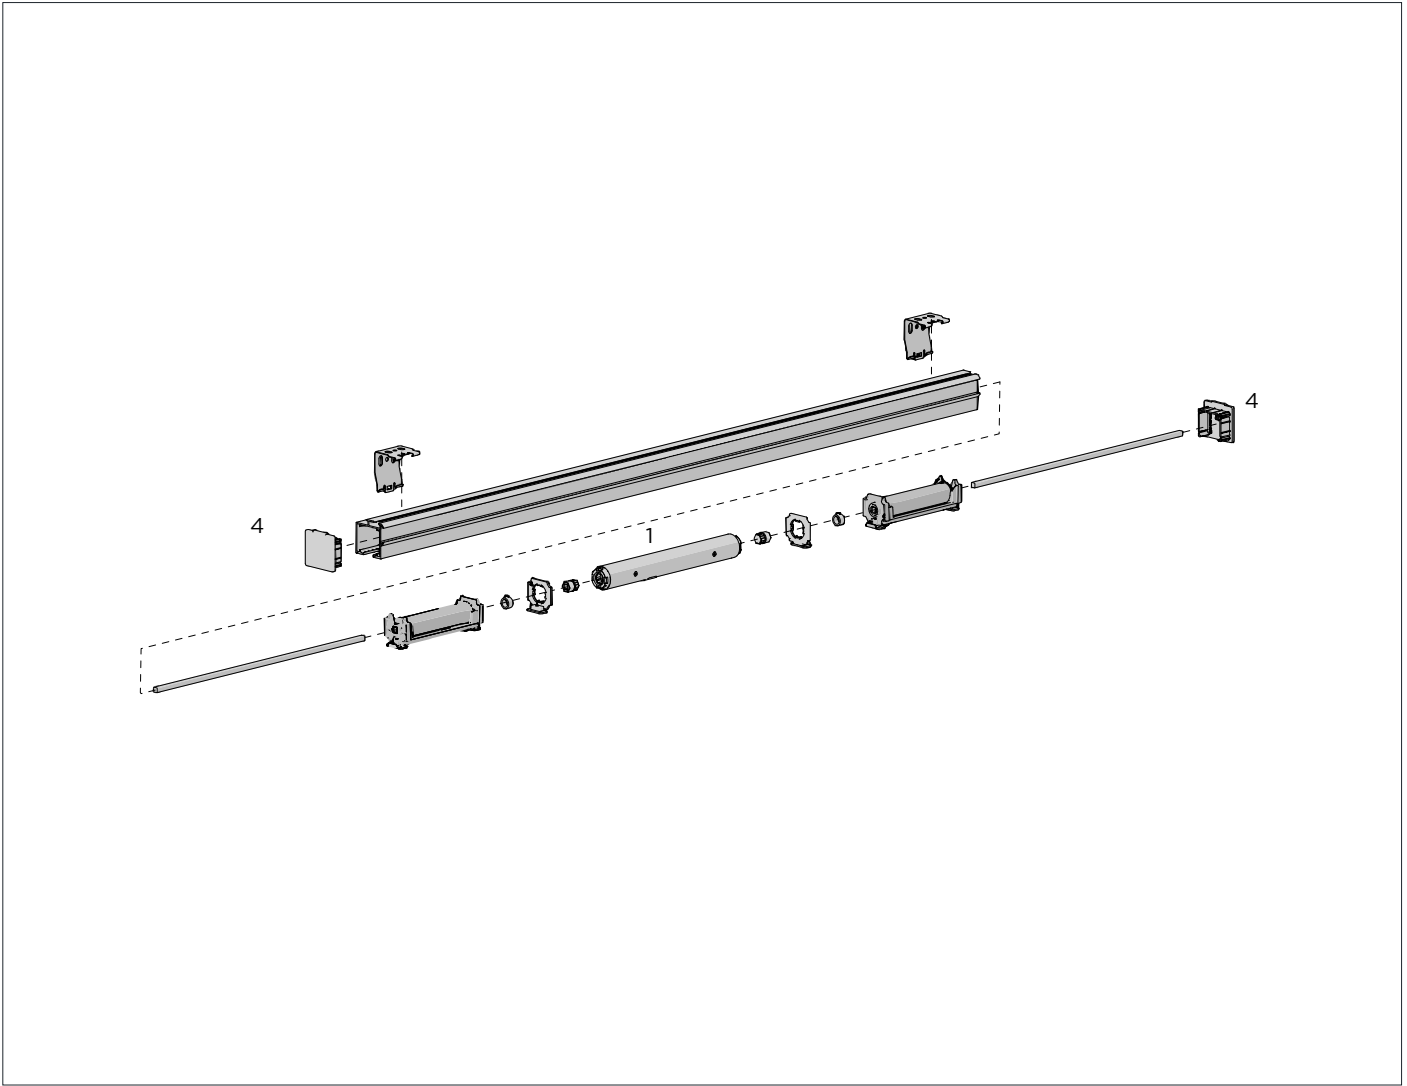

COLOUR RANGE

pure white

PRODUCT OPTIONS

SS38 SPRING LOADED MOUNTING CLIP

5b