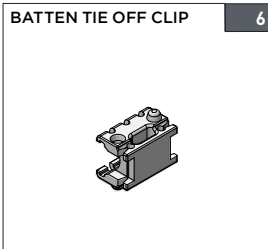

**BRAIDED CORD**

1.8mm/16ply

TYPE.	1 Roll = 500 metres
CODE.	AC01-1816-062500
PACK.	500   6000 Lm

COLOUR. snow whites 062 only  
 USE WITH. S60 Roman Lift Spool

.....

COLOUR RANGE

off white

PRODUCT OPTIONS