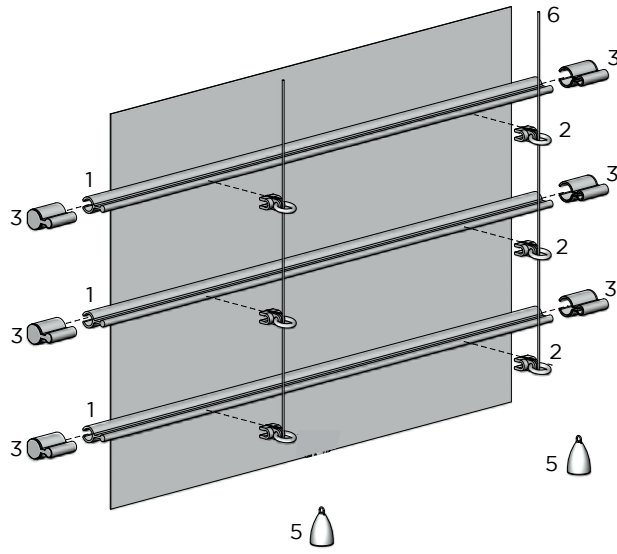

COLOUR RANGE

off white