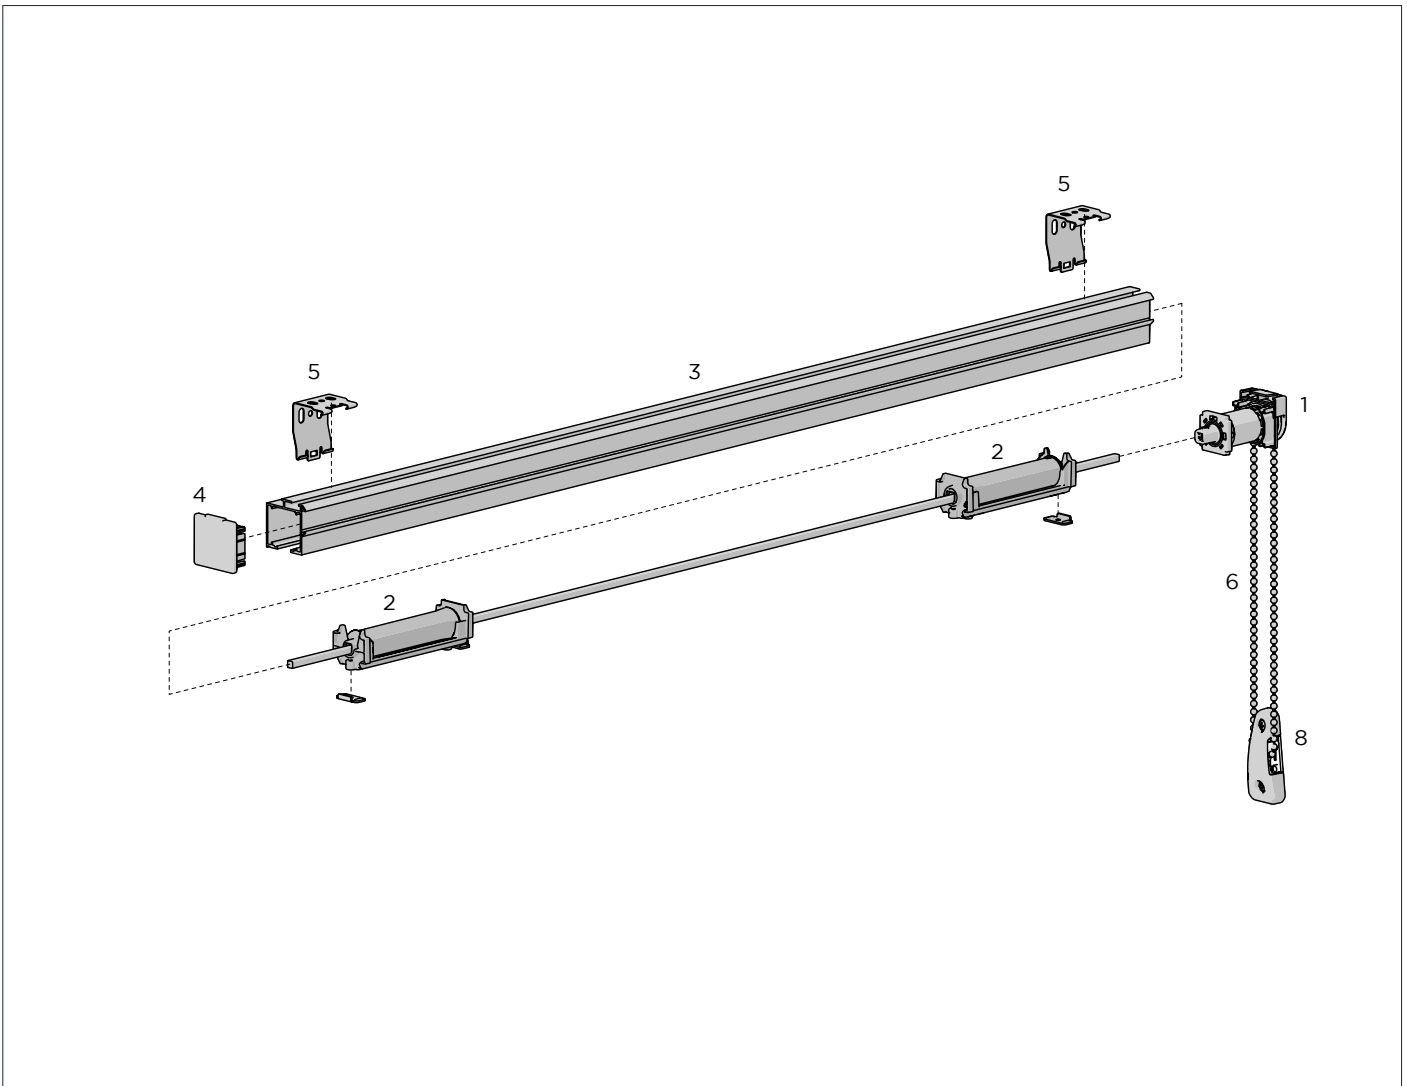

COLOUR RANGE

pure white

PRODUCT OPTIONS

SS38 SPRING LOADED MOUNTING CLIP 7	CHAIN TENSIONERS 8	LIFT CORD BELL WEIGHT 9