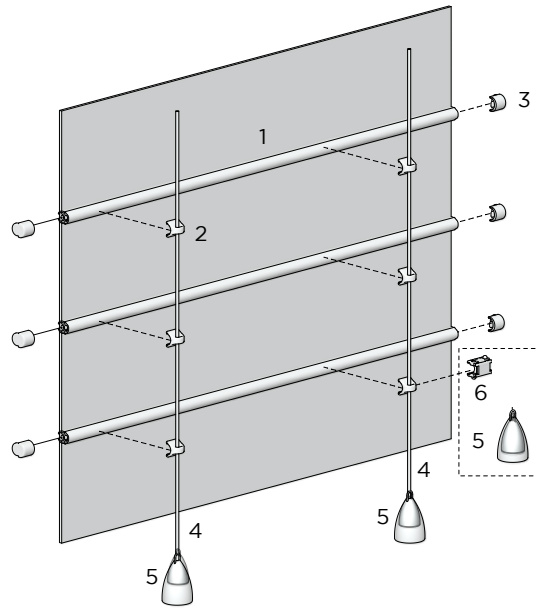

**BRAIDED CORD**

1.8mm/16ply

TYPE.	1 Roll = 500 metres
CODE.	AC01-1816-062500
PACK.	500   6000 Lm

COLOUR. snow whites 062 only  
 USE WITH. S60 Roman Lift Spool

.....

COLOUR RANGE

off white

PRODUCT OPTIONS