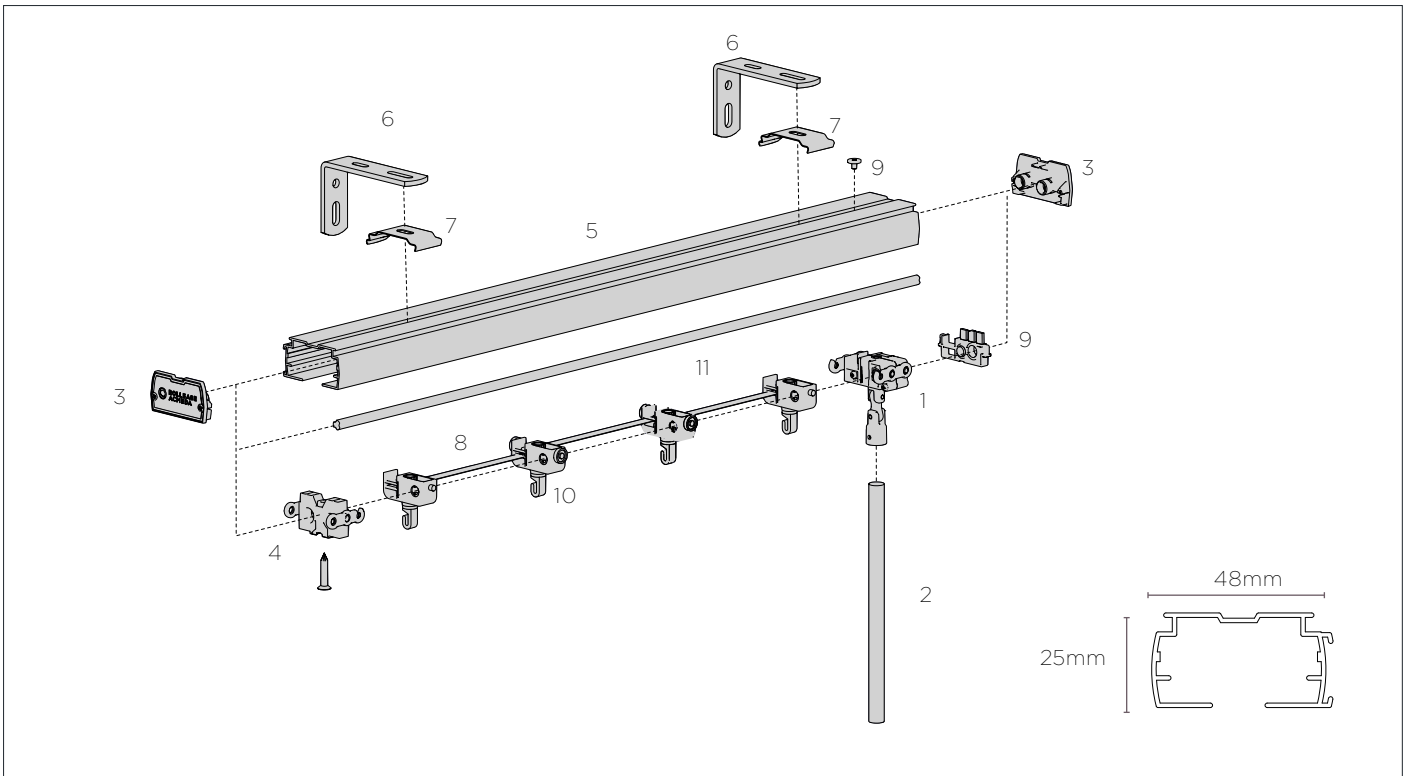

COLOUR RANGE

pure white sandstone silver grey anodised black

PRODUCT OPTIONS

SYSTEM UPGRADES