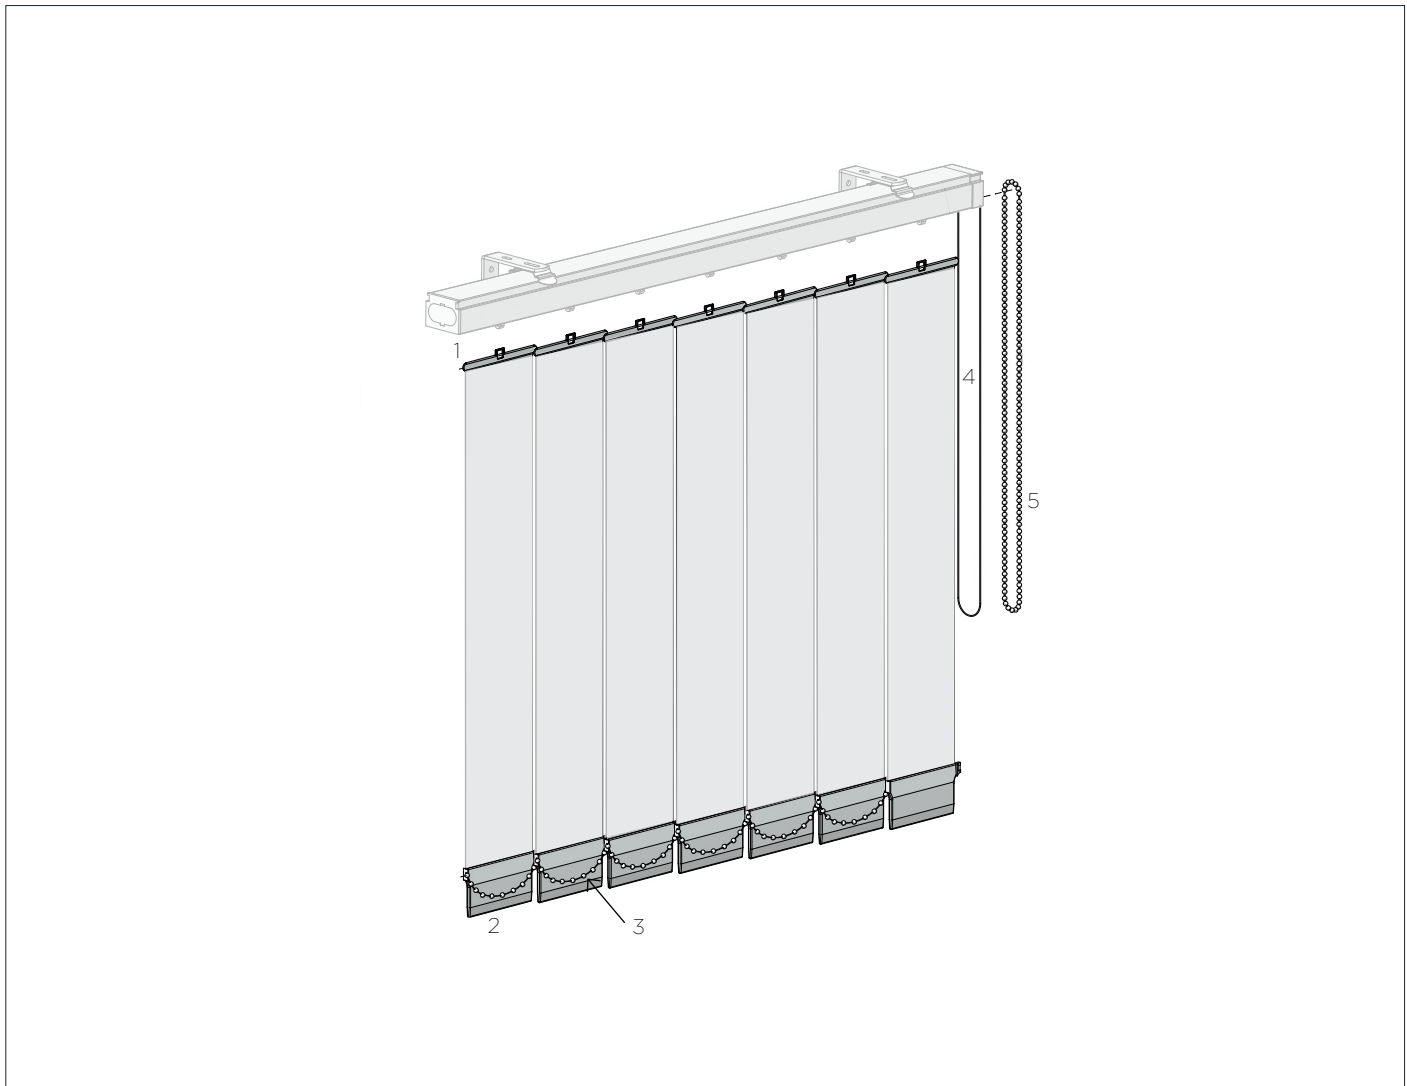

COLOUR RANGE

COMPONENTS

PLASTIC SLAT HANGER 1

TYPE.	89mm	100mm	127mm
PRICE.			
CODE.	VA01-2001-060089	VA01-2001-060100	VA01-2001-060127
PACK.	1000 | 10000 Pcs	1000 | 10000 Pcs	1000 | 10,000 Pcs

COLOUR. natural white 060 only
USE WITH. Carriers

BOTTOM WEIGHTS 2a

TYPE.	63 mm		
PRICE.			
CODE.	VA01-4001-310063		
PACK.	350 | 24000 Pcs		

TYPE.	89mm	100mm	127mm
PRICE.			
CODE.	VA01-4001-310089	VA01-4001-310100	VA01-4001-310127
PACK.	500 | 20000 Pcs	300 | 20000 Pcs	250 | 15000 Pcs

COLOUR. smokey 310 only
USE WITH. Link Chain