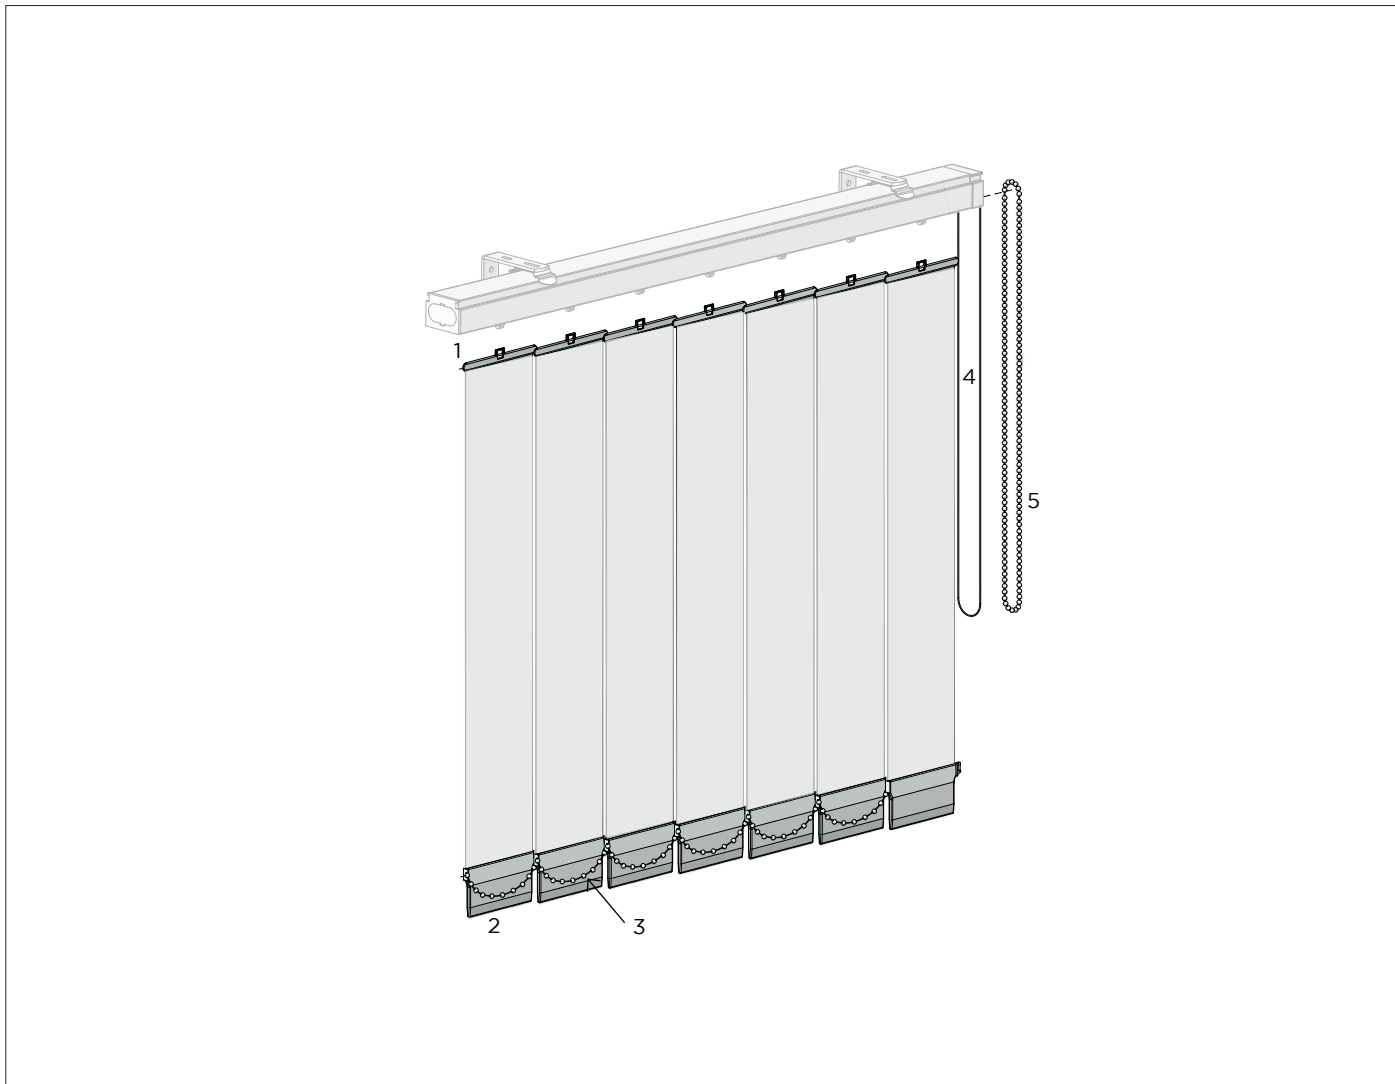

COLOUR RANGE

snow white beige smokey apo grey

COMPONENTS

PLASTIC SLAT HANGER

TYPE.	89mm	100mm	127mm
CODE.	VA01-2001-060089	VA01-2001-060100	VA01-2001-060127
PACK.	1000 | 10000 Pcs	1000 | 10000 Pcs	1000 | 10,000 Pcs

COLOUR. natural white 060 only
USE WITH. Carriers

BOTTOM WEIGHTS

TYPE.	63 mm
CODE.	VA01-4001-310063
PACK.	350 | 24000 Pcs

TYPE.	89mm	100mm	127mm
CODE.	VA01-4001-310089	VA01-4001-310100	VA01-4001-310127
PACK.	500 | 20000 Pcs	300 | 20000 Pcs	250 | 15000 Pcs

COLOUR. smokey 310 only
USE WITH. Link Chain