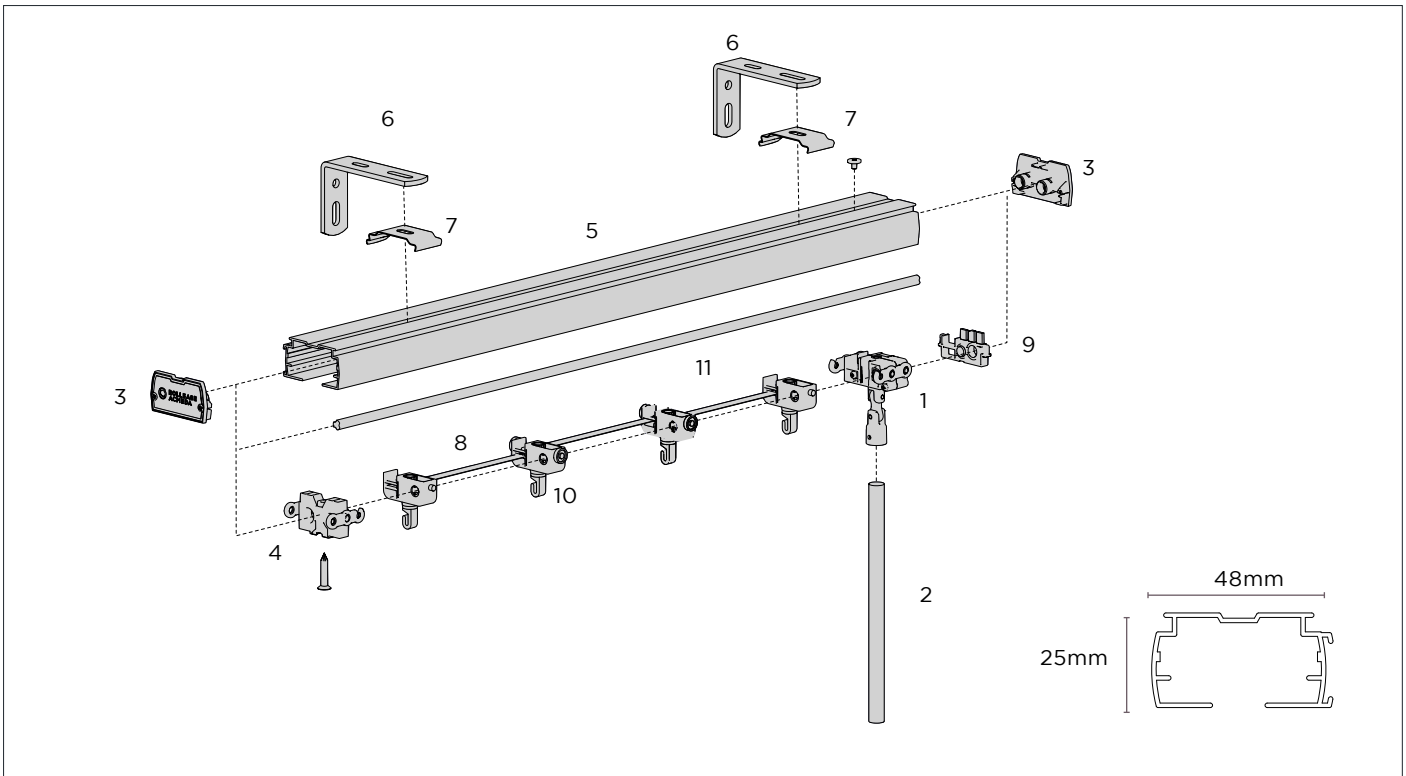

COLOUR RANGE

PRODUCT OPTIONS

SYSTEM UPGRADES