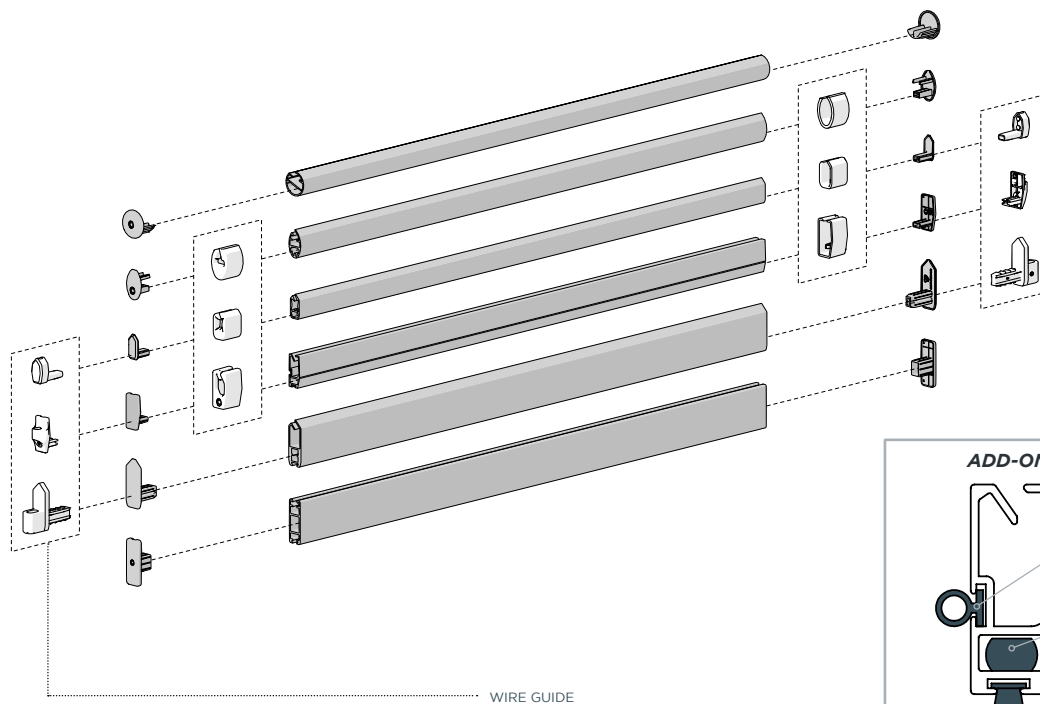

COLOURS
REFER TO
CATALOGUE

OPTIONS

- BUBBLE SEAL
- FABRIC BRUSH
- BALLAST
- FABRIC WRAP

HARDWARE
BOTTOM RAILS

ROUND
OVAL
FLAT
D30 SILENT
F4115 HD
FABRIC WRAP