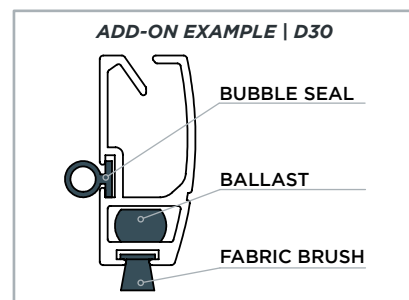

**COLOURS**  
REFER TO  
CATALOGUE

**OPTIONS**

- BUBBLE SEAL
- FABRIC BRUSH
- BALLAST
- FABRIC WRAP

**HARDWARE**  
BOTTOM RAILS

ROUND
OVAL
FLAT
D30 SILENT
F4115 HD
FABRIC WRAP

## TECHNICAL DATA

		Bottom Rail COMPATIBILITY										
		FLAT SPLINE   8.7mm	FLAT SPLINE   9mm	FLAT SPLINE   10mm	FLAT SPLINE   15mm	FABRIC FEEDING FUNNELS	FABRIC WRAP	BALLAST	FABRIC BRUSH	BUBBLE SEAL	DIM-OUT	WIRE GUIDE END CAPS
<b>ROUND BOTTOM RAIL</b>	Round aesthetic.				✓			✓				
<b>OVAL BOTTOM RAIL</b>	Oval aesthetic.			✓		✓		✓				
<b>FLAT BOTTOM RAIL</b>	Compact & small square design.			✓		✓		✓			✓	✓
<b>D30 SILENT BOTTOM RAIL</b>	Premium solution. Fabric brush & bubble seal compatible to reduces noise and light gap.				✓	✓		✓	✓	✓	✓	✓
<b>F4115 HD BOTTOM RAIL</b>	Additional weight ballast achieves optimal fabric performance.				✓			✓	✓	✓	✓	✓
<b>FABRIC WRAP BOTTOM RAIL</b>	Suitable for fabric wrap solutions.	✓	✓				✓	✓				