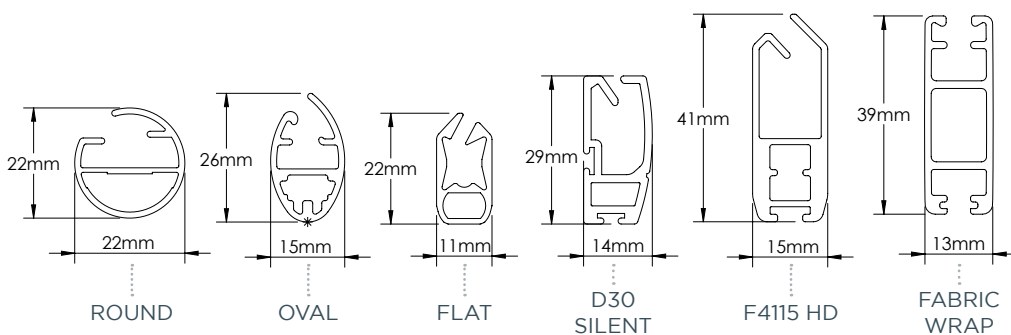

## TECHNICAL DATA

		Bottom Rail COMPATIBILITY										
		FLAT SPLINE   8.7mm	FLAT SPLINE   9mm	FLAT SPLINE   10mm	FLAT SPLINE   15mm	FABRIC FEEDING FUNNELS	FABRIC WRAP	BALLAST	FABRIC BRUSH	BUBBLE SEAL	DIM-OUT	WIRE GUIDE END CAPS
<b>ROUND BOTTOM RAIL</b>	Round aesthetic.				✓			✓				
<b>OVAL BOTTOM RAIL</b>	Oval aesthetic.			✓		✓		✓				
<b>FLAT BOTTOM RAIL</b>	Compact & small square design.			✓		✓		✓			✓	✓
<b>D30 SILENT BOTTOM RAIL</b>	Premium solution. Fabric brush & bubble seal compatible to reduces noise and light gap.				✓	✓		✓	✓	✓	✓	✓
<b>F4115 HD BOTTOM RAIL</b>	Additional weight ballast achieves optimal fabric performance.				✓			✓	✓	✓	✓	✓
<b>FABRIC WRAP BOTTOM RAIL</b>	Suitable for fabric wrap solutions.	✓	✓				✓	✓				