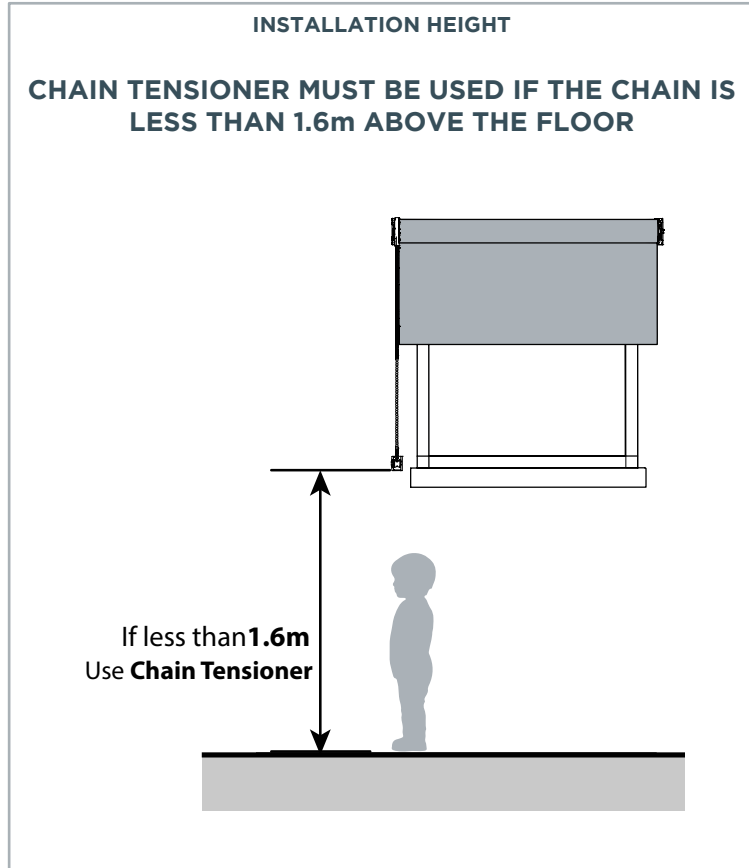

CHAINS & CHILD SAFETY

It's easy to overlook potential hazards for children, especially when their natural curiosity can lead them to explore every crevice and corner of a home. At Rollease Acmeda, child safety is important to us, so we offer a variety of solutions to ensure every home and family is safe from hazards, loose hanging cords or chains.

The current requirements set by the Competition and Consumer (Corded Internal Window Coverings) Safety Standard 2014 states that a corded internal window covering 'must be installed in such a way that a loose cord cannot form a loop 220mm or longer at less than 1,600mm above floor level.'

Our range of products offer an innovative suite of child safe solutions that easily comply with these regulations without compromising functionality or design of window furnishings.

WEBSITE LINK	IMAGE	FIXING			COLOURS			
		Face Fix	Recess Fix	Floor Fix	000/001 - clear	050 - black	069 - white	338 - silver grey
UNIVERSAL		✓	✓		✓	✓	✓	
HOOK		✓	✓		✓			
CHAINHOLD		✓	✓				✓	
CHAIN TENSIONER		✓		✓		✓	✓	✓
			✓			✓	✓	✓